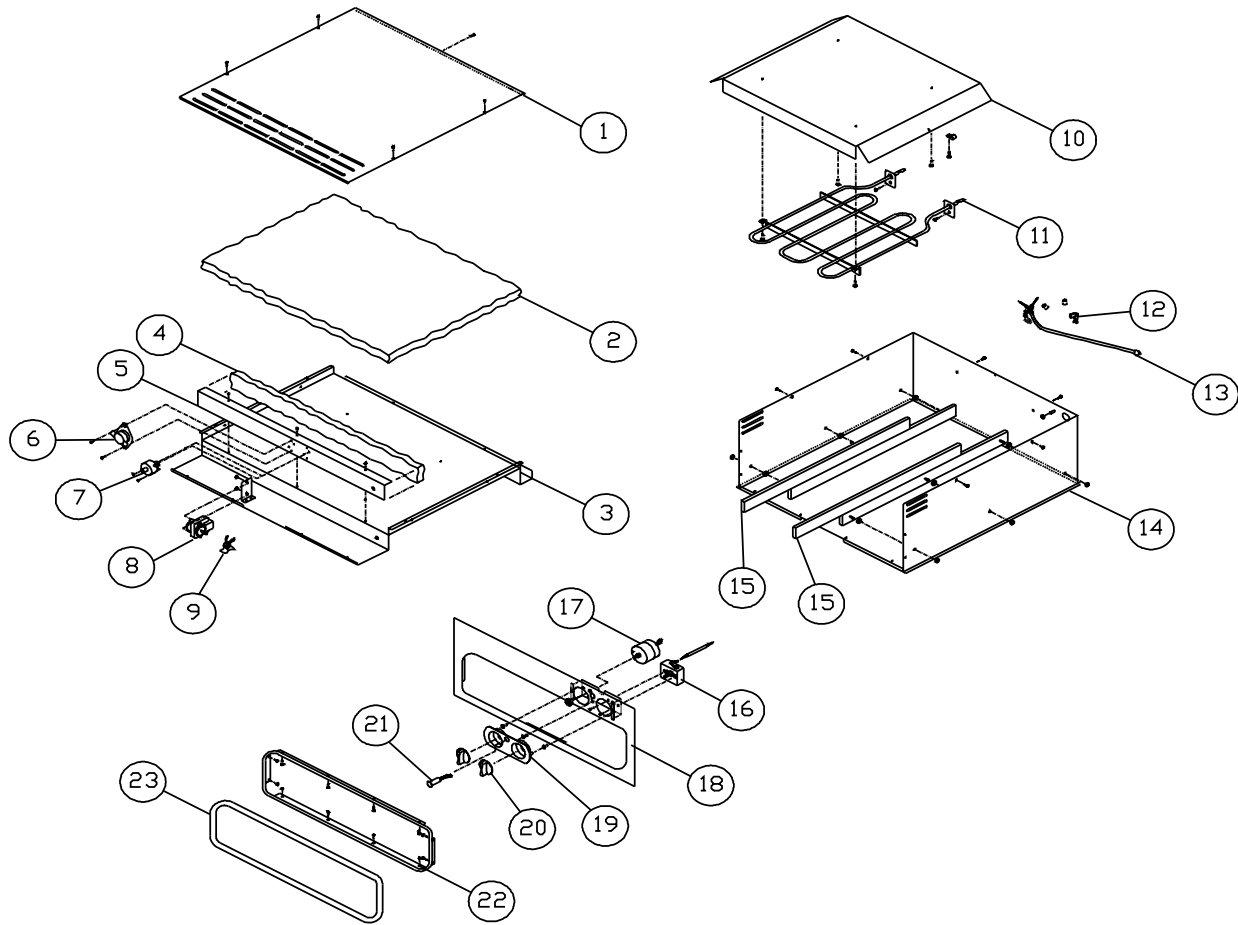

Page	Description
2	Chassis Assembly
3	Drawer Assembly

Revised 08-18-2014

TDWO - Warming Oven Chassis

Item	Description	TDWO27	TDWO30
1	Top Cover	26671	26671
2	Top Insulation	82626	82626
3	Top Can Assembly	27222	27222
4	Control Insulation	82627	82627
5	Insulation Cover	26673	26673
6	Thermal Fan Switch	82354	82354
7	High Temperature Limit	82353	82353
8	Cooling Fan Motor	82276	82276
9	Cooling Fan Blade	82277	82277
10	Reflector	26668	26668
11	Heating Element	82351	82351
12	Bushing, Strain Relief	83141	83141
13	Power Supply Cord	82562	82562
14	Cabinet Weldment	27204	27204
15	Slide Kit	702146*	702146*