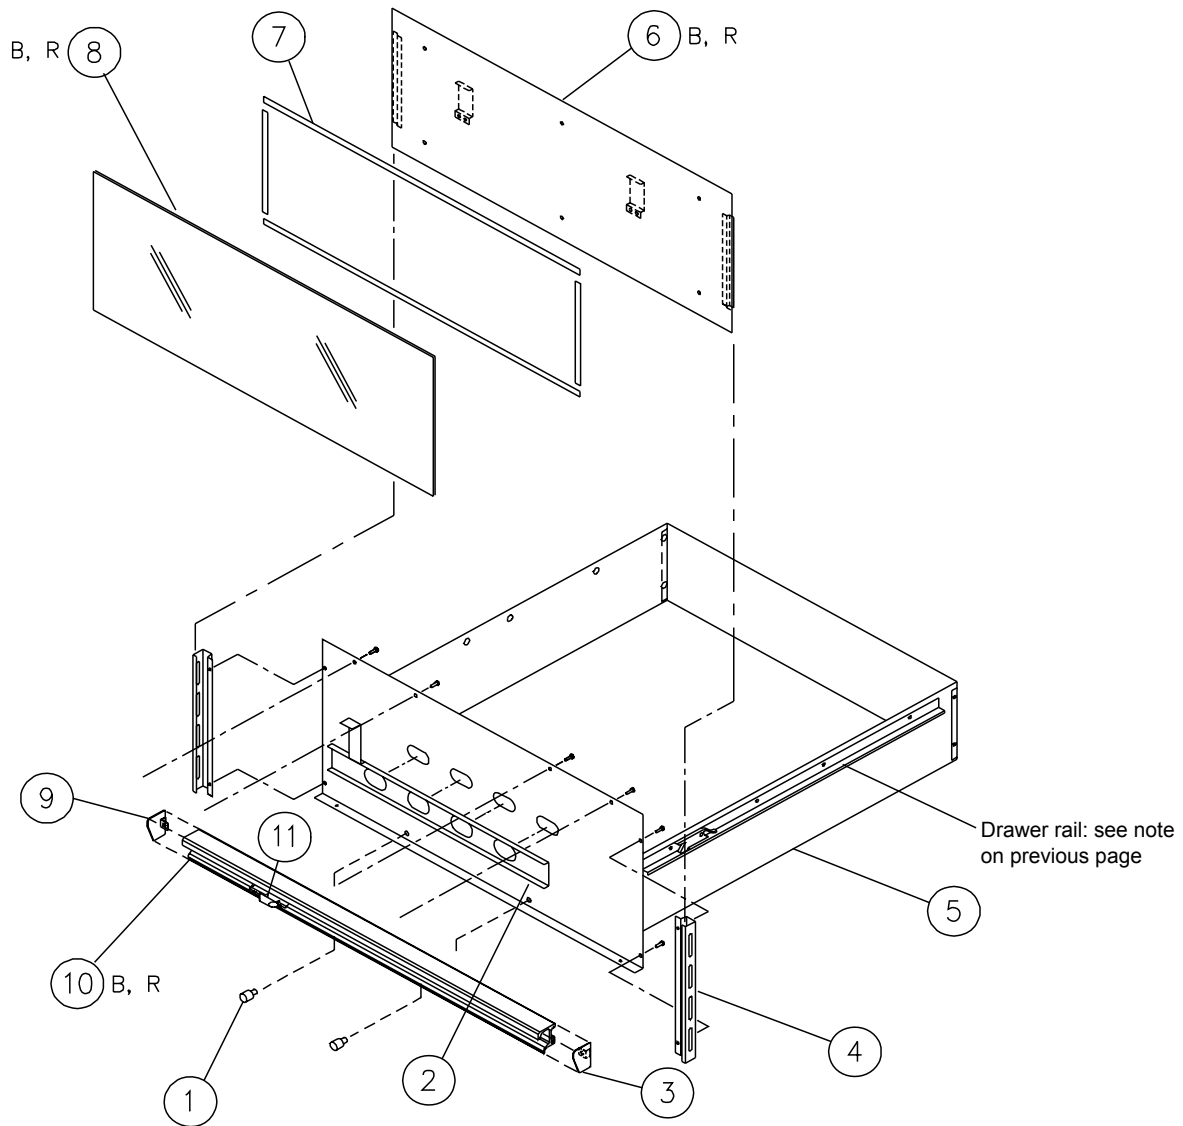

Part no longer available? Contact Dacor:
(800) 793-0093 ex 3814

TDWO - Drawer Assembly

Item	Description	TDWO27	TDWO30
1	Rubber Bumper	83578	83578
2	Damper Slide Assembly	27218	27218
3	End Cap, RH	62195 B/R	62195 B/R
4	Side Post	82352 B/R	82352 B/R
5	Drawer Assembly	13139	13148
6	Glass Backing Panel Assy.	27214 B/R	27290 B/R
7	Tape, Double Sided	83224	83224
8	Drawer Front Glass	82274 B/R	82517 B/R
9	End Cap, LH	62191 B/R	62191 B/R
10	Handle	62192 B/R	62010 B/R
11	Knob, Damper	82415 B/R	82415 B/R