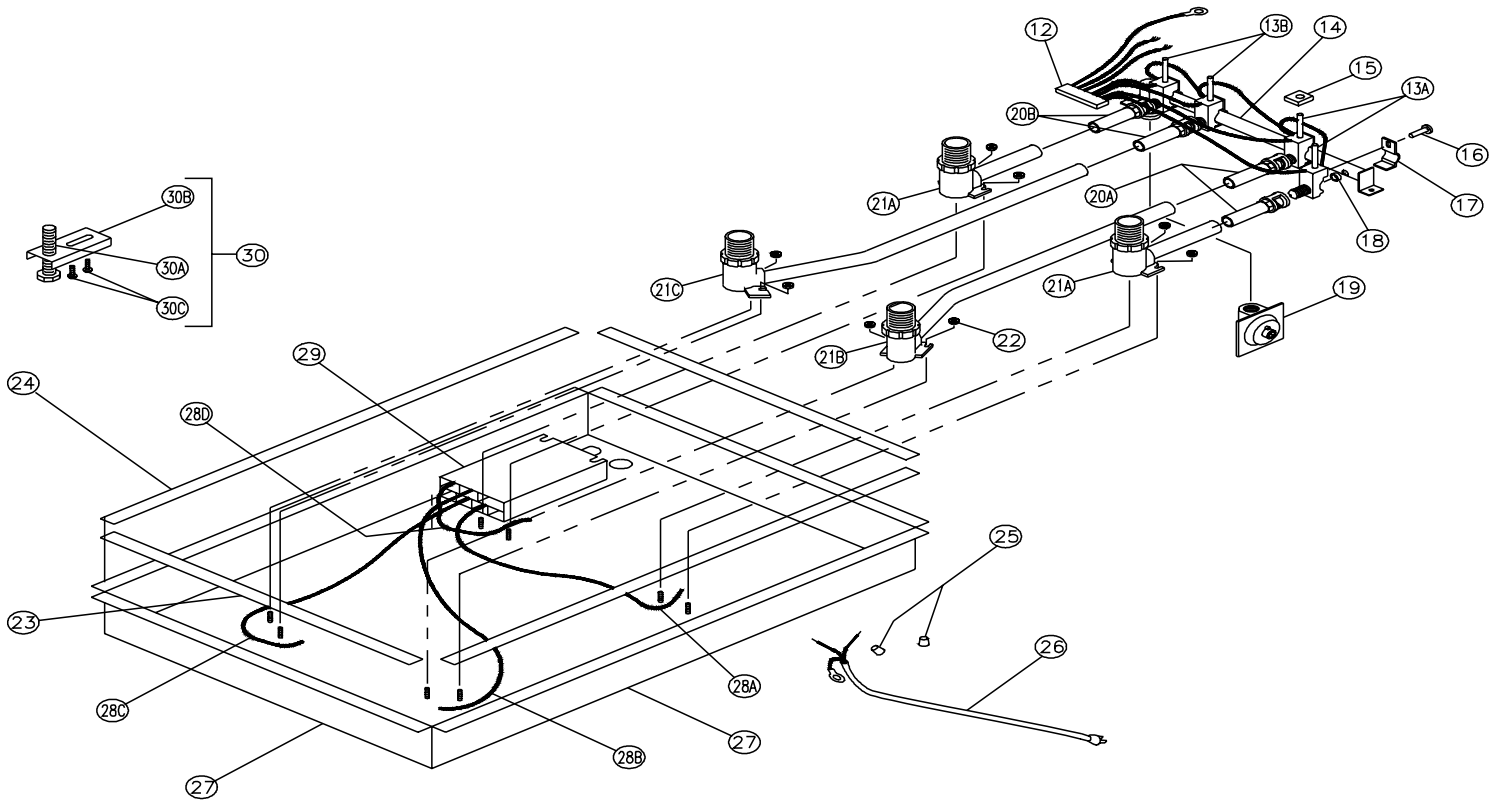

SGG304 Chassis Assembly

Item	Part #	Description
13A	86449	LARGE, NG BURNER VALVE SGG304
	86452	LARGE, LP, BURNER VALVE SGG304LP
	86446	LARGE LP BURNER VALVE, SGG304LP-1
13B	86450	MEDIUM NG BURNER VALVE, SGG304
	86453	MEDIUM LP BURNER VALVE, SGG304LP
	86444	MEDIUM BURNER VALVE, SGG304-1
	86447	MEDIUM LP BURNER VALVE, SGG304LP-1
14	86370	MANIFOLD
15	86046	SPARK SWITCH
	86420	SPARK SWITCH, SGG304-1
16	86386	SCREW, VALVE MOUNTING
17	86384	MOUNTING BRACKET
18	86385	WASHER
19	82540	REGULATOR

Item	Part #	Description
20A	86373	AIR SHUTTER, LARGE BURNER
20B	86372	AIR SHUTTER, MEDIUM BURNER
21A	82387	BURNER TUBE, RF, RR
21B	82388	BURNER TUBE, LF
21C	82389	BURNER TUBE, LR
22	83048	8-32 KEPS NUT
23	83224	FOAM TAPE, DOUBLE SIDED, 18 INCHES LONG
24	83240	FOAM TAPE, SINGLE SIDED, 26 1/2 INCHES LONG
25	83126	WIRE NUT
26	12138	POWER SUPPLY CORD ASSEMBLY
27	13174	CHASSIS ASSEMBLY
28A	86440	WIRE, MODULE TO RF IGNITOR
28B	86441	WIRE, MODULE TO LF IGNITOR
28C	86442	WIRE, MODULE TO LR IGNITOR
28D	86440	WIRE, MODULE TO RR IGNITOR
29	86526	SPARK MODULE
30	12277	HOLD DOWN BRACKET

Part no longer available? Call Dacor: (800) 793-0093 ex. 3814