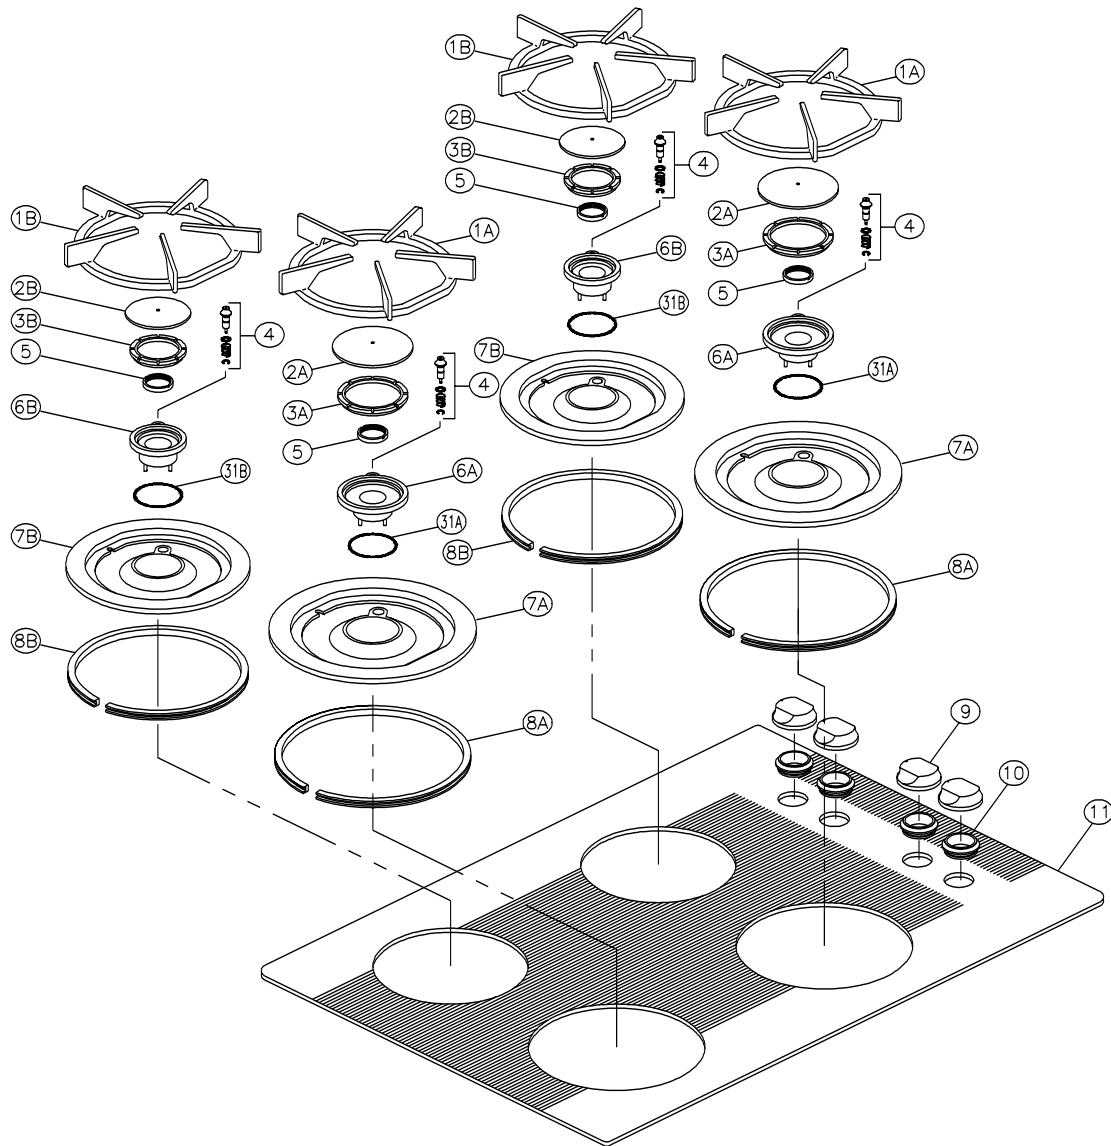

DACOR CARES PROGRAM NLA Part Locator Service

Customer Contact Number:

(800) 793-0093 ex. 2813
Hours: 6:00 AM - 5:00 PM Pacific Time

Service Agent/Technician Contact Number:

(800) 793-0093 ex. 3814
Hours: 7:00 AM - 4:00 PM Pacific Time

Page #	Description
2	Top Frame Assembly
3	Chassis Assembly

SGG304 Top Frame Assembly

Item	Part #	Description
1A	86520AP, BP, WP	LARGE GRATE
1B	86521AP, BP, WP	MEDIUM GRATE
2A	86523AP, BP, WP	LARGE BURNER CAP
2B	86524AP, BP, WP	MEDIUM BURNER CAP
2C	86525AP, BP, WP	SMALL BURNER CAP
3A	86407	LARGE BURNER RING
3B	86408	MEDIUM BURNER RING
4	66281	IGNITOR ASSEMBLY
5	86405	MEDIUM OR LARGE BURNER, BRASS NUT
6A	86396	LARGE BURNER HEAD
6B	86398	MEDIUM BURNER HEAD
7A	26481AP, BP, WP	LARGE SPILL TRAY
7B	26480AP, BP, WP	MEDIUM SPILL TRAY

Item	Part #	Description
8A	82398	LARGE SPILL TRAY GASKET
8B	82008	MEDIUM SPILL TRAY GASKET
9	82774A, B, W	KNOB
10	82085A, B, W	SPILL PROTECTOR RING
11	82772A, B, W	TOP PANEL GLASS
12	82771	WIRING HARNESS, MODULE TO SWITCH
31A	86397	LARGE O-RING
31B	82681	MEDIUM O-RING
31C	86401	SMALL O-RING

Item	Part #	Description
20A	86373	AIR SHUTTER, LARGE BURNER
20B	86372	AIR SHUTTER, MEDIUM BURNER
21A	82387	BURNER TUBE, RF, RR
21B	82388	BURNER TUBE, LF
21C	82389	BURNER TUBE, LR
22	83048	8-32 KEPS NUT
23	83224	FOAM TAPE, DOUBLE SIDED, 18 INCHES LONG
24	83240	FOAM TAPE, SINGLE SIDED, 26 1/2 INCHES LONG
25	83126	WIRE NUT
26	12138	POWER SUPPLY CORD ASSEMBLY
27	13174	CHASSIS ASSEMBLY
28A	86440	WIRE, MODULE TO RF IGNITOR
28B	86441	WIRE, MODULE TO LF IGNITOR
28C	86442	WIRE, MODULE TO LR IGNITOR
28D	86440	WIRE, MODULE TO RR IGNITOR
29	86526	SPARK MODULE
30	12277	HOLD DOWN BRACKET