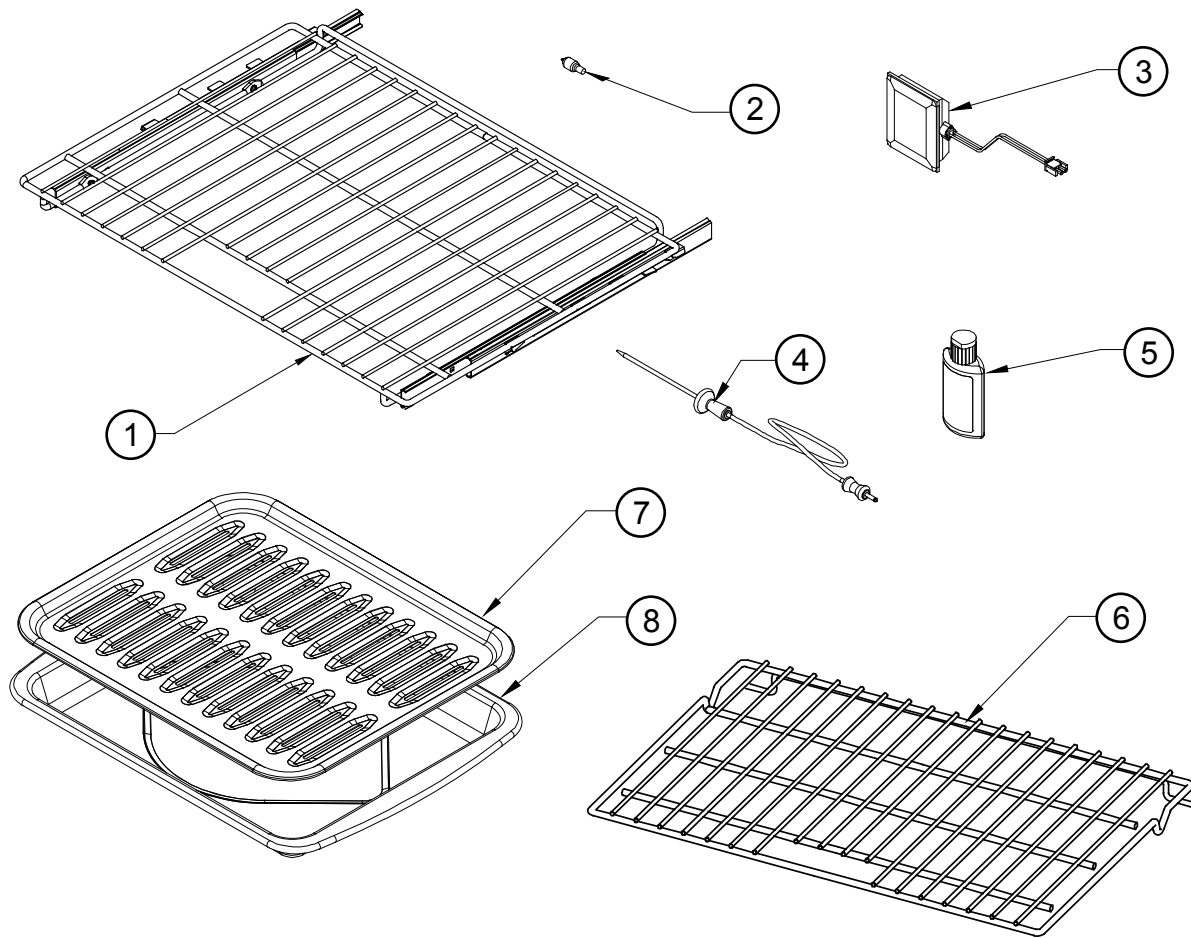

RO130/ROV130 Wall Oven Miscellaneous Parts

Item	Part #	Description
1	701464	OVEN RACK, GLIDERACK TYPE
2	100429	BULB, HALOGEN, 12 V, 20 W
3	92398	ASSEMBLY, LIGHT, HALOGEN, 12V, 20W
4	72723	MEAT PROBE
5	100852	STAINLESS STEEL CLEANER
6	106992	OVEN RACK, STANDARD
7	82106	PORCELAIN GRILL
8	82107	PORCELAIN PAN