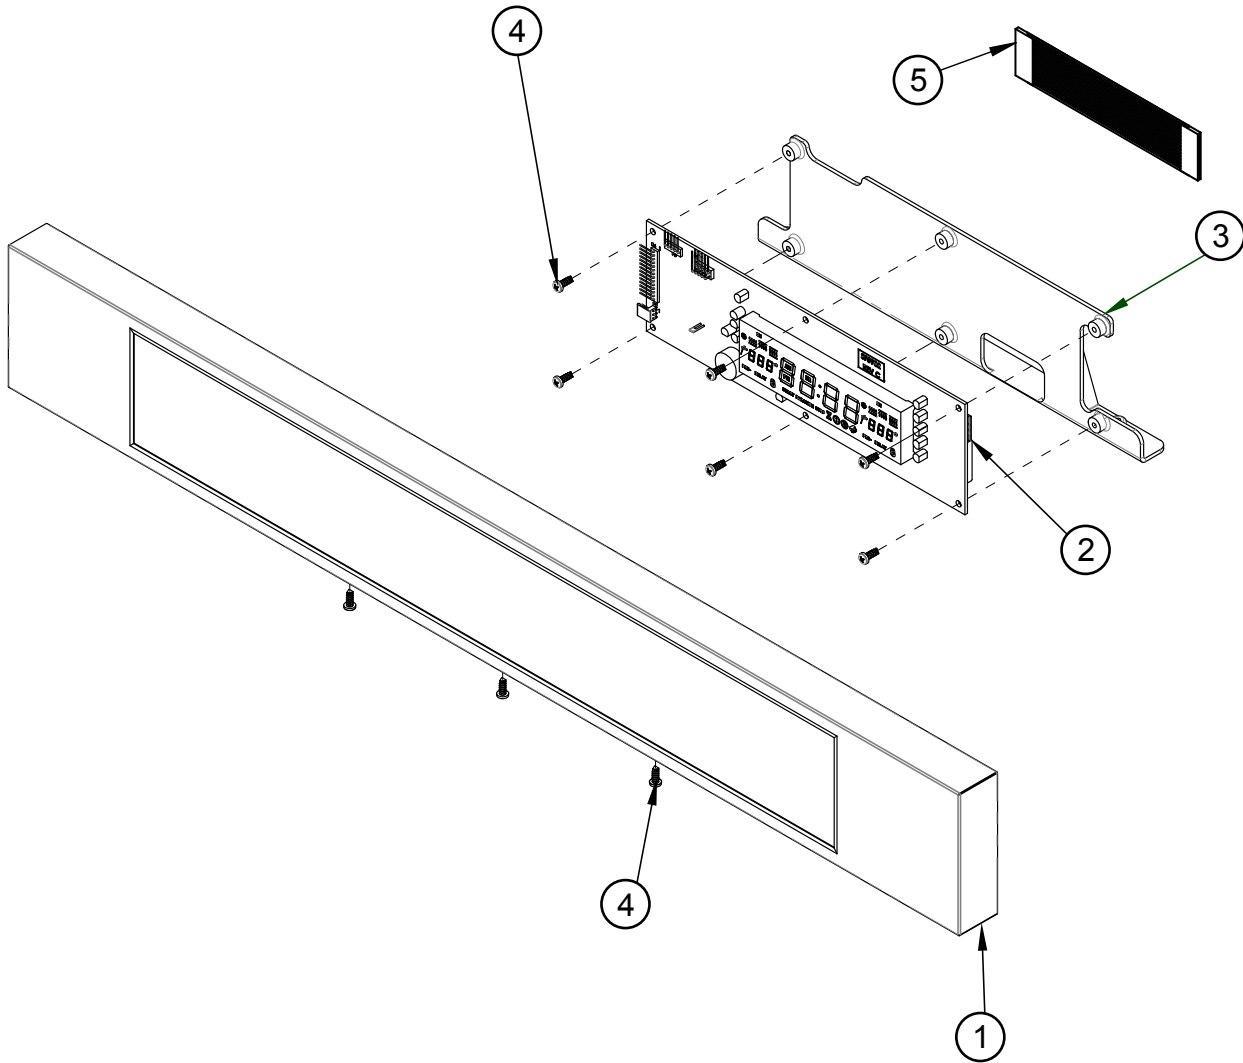

RO130/ROV130 Wall Oven Control Panel Assembly

Item		Description
1	701476-01*	ASSEMBLY, BEZEL/CAPACITIVE TOUCH, RO130B*
	701431-01*	ASSEMBLY, BEZEL/CAPACITIVE TOUCH, RO130S*
	701504-01*	ASSEMBLY, BEZEL/CAPACITIVE TOUCH, ROV130B*
2	105335	CONTROL BOARD, RO130/ROV130
3	105334	CONTROL BOARD BASE
4	105486	SCREW, 6-19 X 3/8"
5	105655	RIBBON CABLE

* Includes items 2, 3 and 4 (6 each).