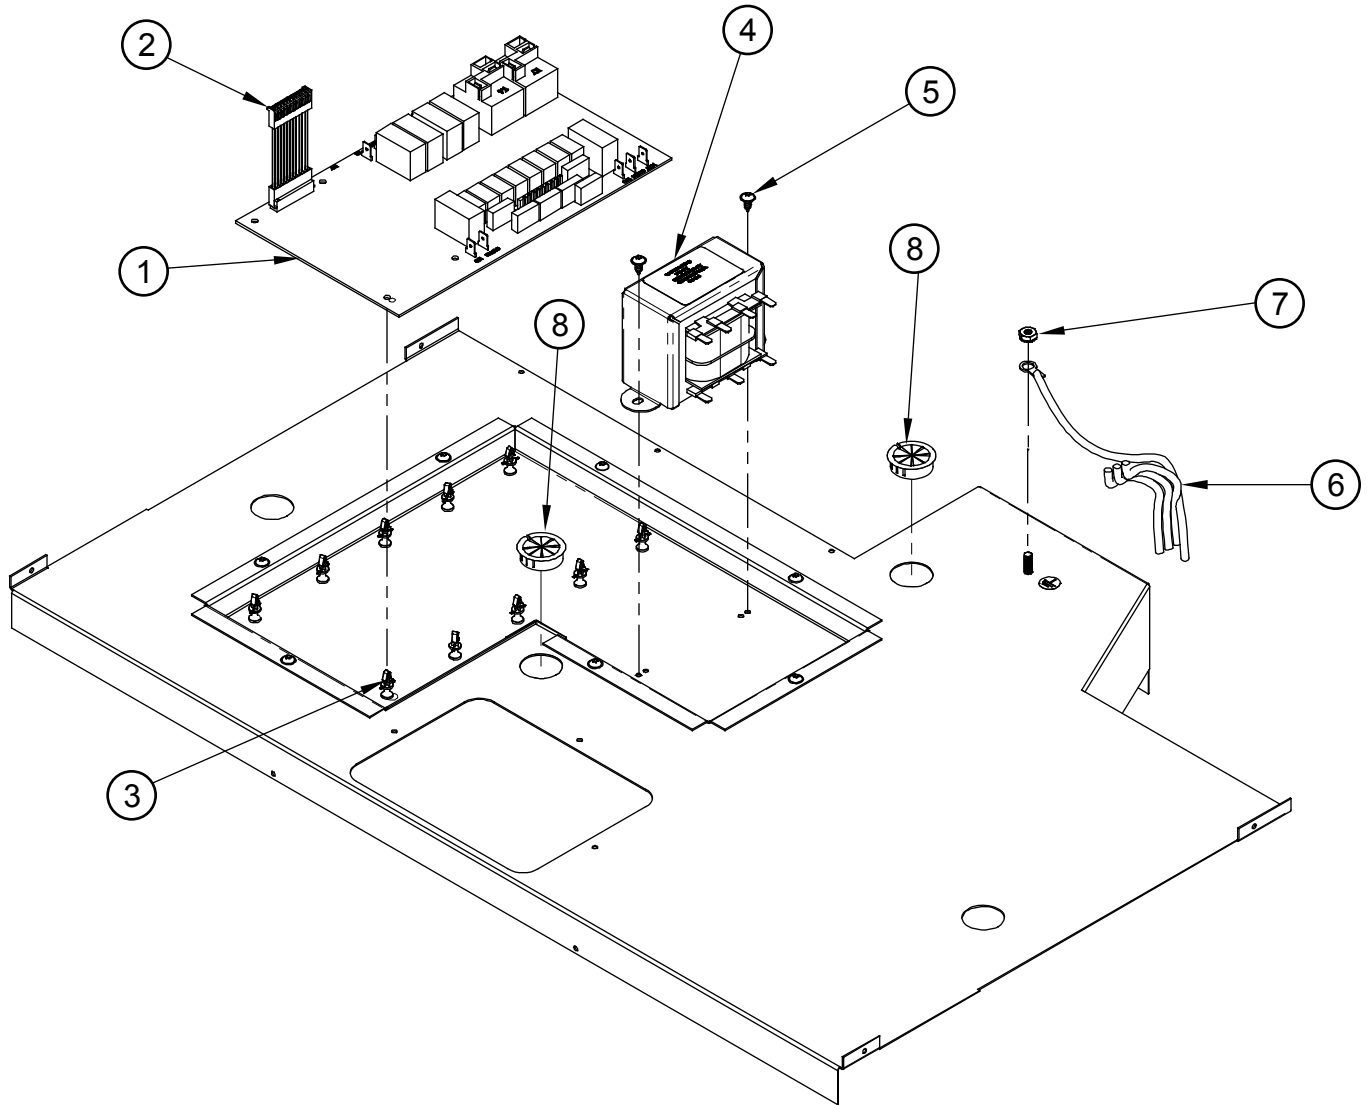

RO130/ROV130 Sub-Chassis Electrical Components

Item	Part #	Description
1	102377	RELAY BOARD, RO130/ROV130
2	105448	WIRING HARNESS, POWER BOARD
3	83538	PCB SUPPORT, NYLON
4	62808	TRANSFORMER, RO130/ROV130
5	83023	SCREW, SLOT HWH #10 X 3/8 THD
6	105349	WIRING HARNESS, MAIN
7	83009	NUT, KEPS, #10-24
8	92191-02	BUSHING, SPLIT 1.0"
-	105729	WIRING HARNESS EXTENSION RELAY BOARD/TOUCH PAN (not shown)