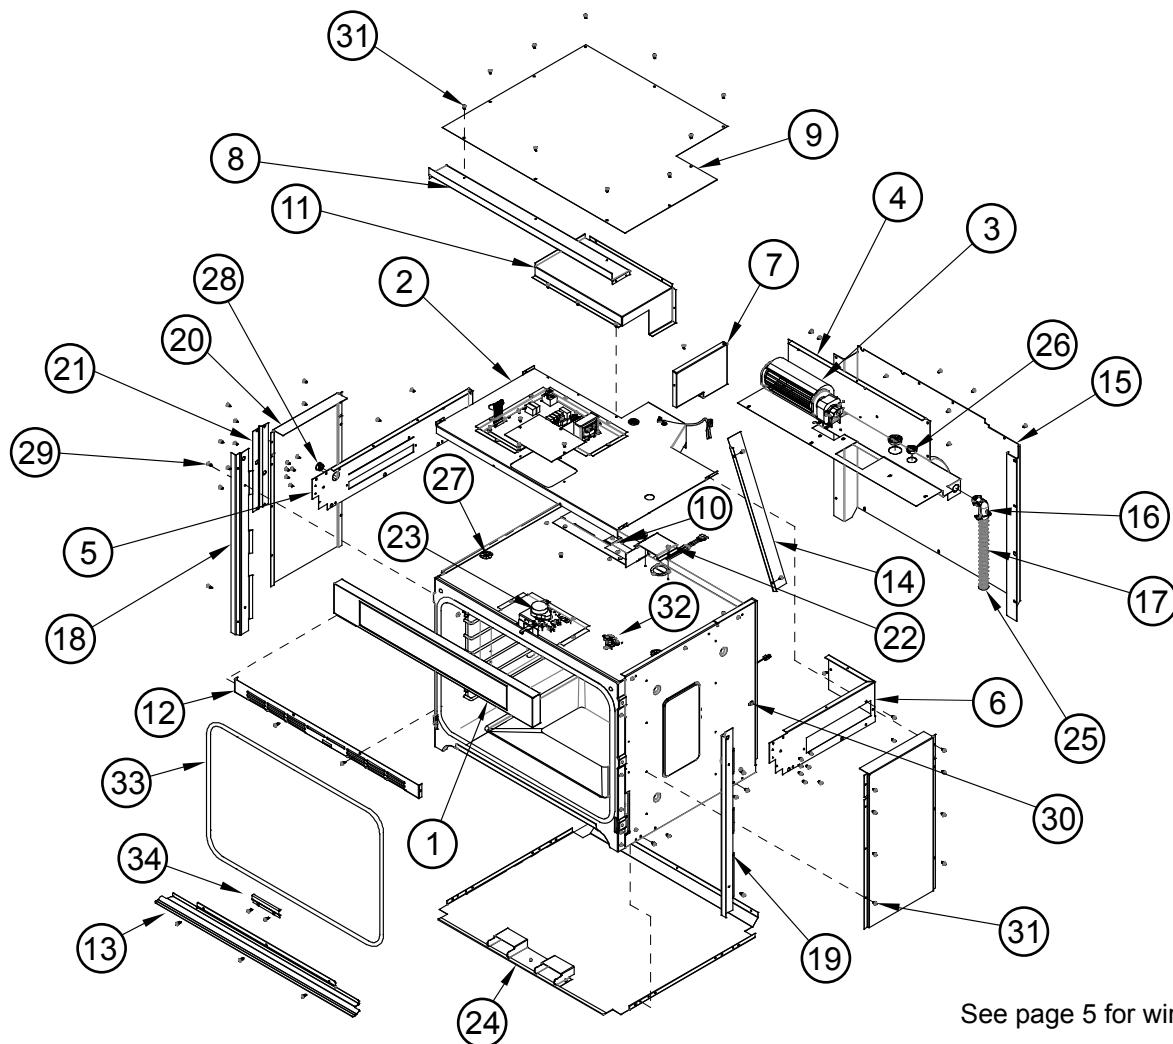

RO130/ROV130 Wall Oven Chassis Assembly

See page 5 for wiring harness.

Item	Part #	Description
1¹	-	ASSY, BEZEL/CAPACITIVE TOUCH¹
2²	-	SUB-CHASSIS²
3	82347	FAN, COOLING
4	105316	TOP, REAR
5	105315	TOP, LEFT SIDE
6	105314	TOP, RIGHT SIDE
7	105318	TOP RIGHT REAR CORNER
8	105319	TOP, FRONT SUPPORT
9	105324	COVER, TOP
10	105363	EMBOSS, COOLING FAN
11	105320	COVER, COOLING FAN
12	105357B	INTAKE GRILL
13	105350B	EXHAUST GRILL (BLACK)
	105350W	EXHAUST GRILL (WHITE)
	107735	EXHAUST GRILL (STAINLESS)
14	105326	DUCT, REAR
15	105325	COVER, BACK

Item	Part #	Description
16	82195	1/2" 90° SQUEEZE CONNECTOR
17	26420	CONDUIT, 1/2" FLEX, CUT 60
18	105328-02B	TRIM POST, LEFT
19	105328-01B	TRIM POST, RIGHT
20	105462	HEAT SHIELD, DUCT
21	105478	COVER, MEAT PROBE WIRE
22	105330	DUCT, SMOKE ELIMINATOR
23	100090	LATCH, CLASSIC WALL OVEN
24	701423	ASSY, EXHAUST PLATE
25	83133	BUSHING, 1/2", RED
26	92191-02	BUSHING, SPLIT 1.00"
27	92191-03	BUSHING, SPLIT 1.375"
28	92191-01	BUSHING, SPLIT .75"
29	83709	SCREW, #8 X 1/2", TORX, BLK OXIDE
30	83708	SCREW, TRX WFR HD, #8 X 1/2"
31	83710	SCREW, WASHER HD #8 X 3/8"
32	92321	HIGH LIMIT SWITCH
33	105366	DOOR GASKET
34	105468BP	DOOR GASKET COVER

¹ See page 4 for individual components

² See page 5 for individual components