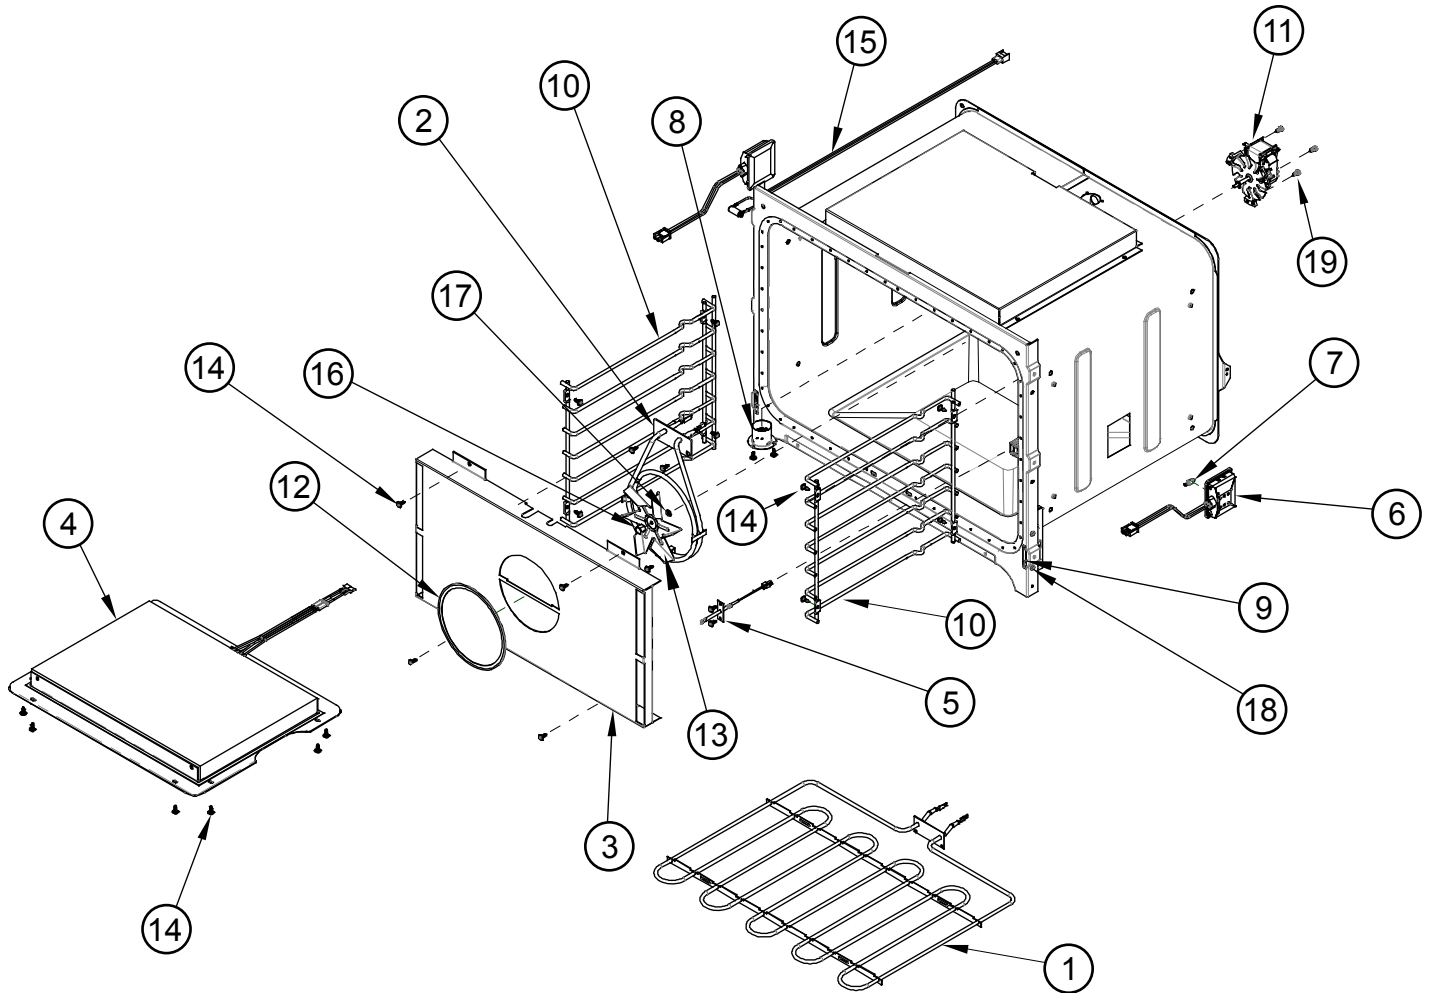

RO130/ROV130 Wall Oven Cell Components

Item	Part #	Description
1	106898	BAKE ELEMENT
2	82377	CONVECTION ELEMENT
3	105329BP	CONVECTION BAFFLE
4	701529¹	BROIL ASSEMBLY¹
5	72752	SENSOR, TEMPERATURE
6	92398	ASSEMBLY, HALOGEN LIGHT, 12V, 20W
7	100429	BULB, HALOGEN, 12V, 20W
8	72755	SMOKE ELIMINATOR
9	72348	HINGE RECEPTACLE
10	106991	RACK SUPPORT

¹ Broil assembly includes element, glass and frame

Item	Part #	Description
11	700633²	KIT, CONVECTION FAN²
12	82891	FILTER, CONVECTION
13	101511	CONVECTION FAN BLADE
14	83708	SCREW, TORX WAFER HEAD, #8 X 1/2"
15	72717	MEAT PROBE SOCKET
16	102137	HEX NUT, CONVECTION FAN
17	102136	WASHER, CONVECTION FAN
18	83661	SCREW, WASHER HEAD #8 X 3/8
19	83379	SCREW, #8-1/2 THREAD TYPE A

² Kit includes motor, fan blade, fan blade washer and mounting nut.