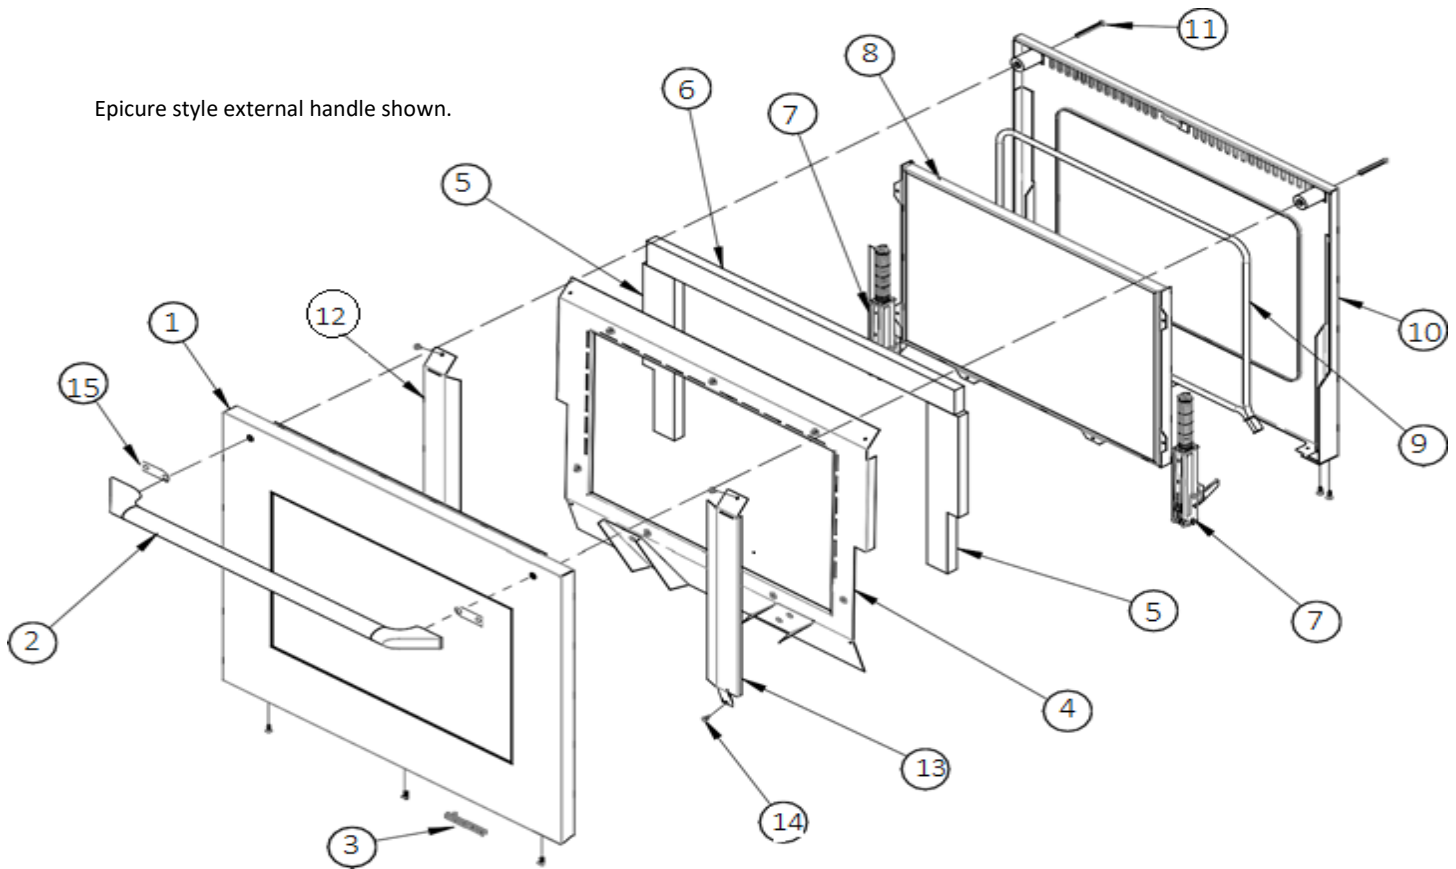

RNWO230

dacor

LET THE SHOW BEGIN

RNWO230

Wall Oven Door Assembly

Epicure style external handle shown.

Complete Door Assemblies	
Part #	Description
702094-01	Top Door Assembly, EB
702087-01	Top Door Assembly, ES
702094-11	Top Door Assembly, EW
702091-01	Top Door Assembly, FS
702816-03	Top Door Assembly, PB
702816-01	Top Door Assembly, PS
702816-05	Top Door Assembly, PW
702094-02	Bottom Door Assembly, EB
702087-02	Bottom Door Assembly, ES
702094-12	Bottom Door Assembly, EW
702091-02	Bottom Door Assembly, FS
702816-04	Bottom Door Assembly, PB
702816-01	Bottom Door Assembly, PS
702816-05	Bottom Door Assembly, PW

Wall Oven Door Parts

Item	Part #	Description
1	702092-01	Assembly, Door Skin, EB,PB*
	702085	Assembly, Door Skin, ES,PS*
	702092-05	Assembly, Door Skin, EW,PW*
	702088	Assembly, Door Skin, FS*
2	13659-019	Assembly, Door Handle, EB
	13659-001	Assembly, Door Handle, ES
	13659-021	Assembly, Door Handle, EW
	702376-02	Assembly, Door Handle, PB,PS,PW
3	110167 ¹	Logo, Dacor 3", Chrome ¹
4	108041B	Heat Shield
5	105353	Insulation, Side Door
6	105352	Insulation, Top Door