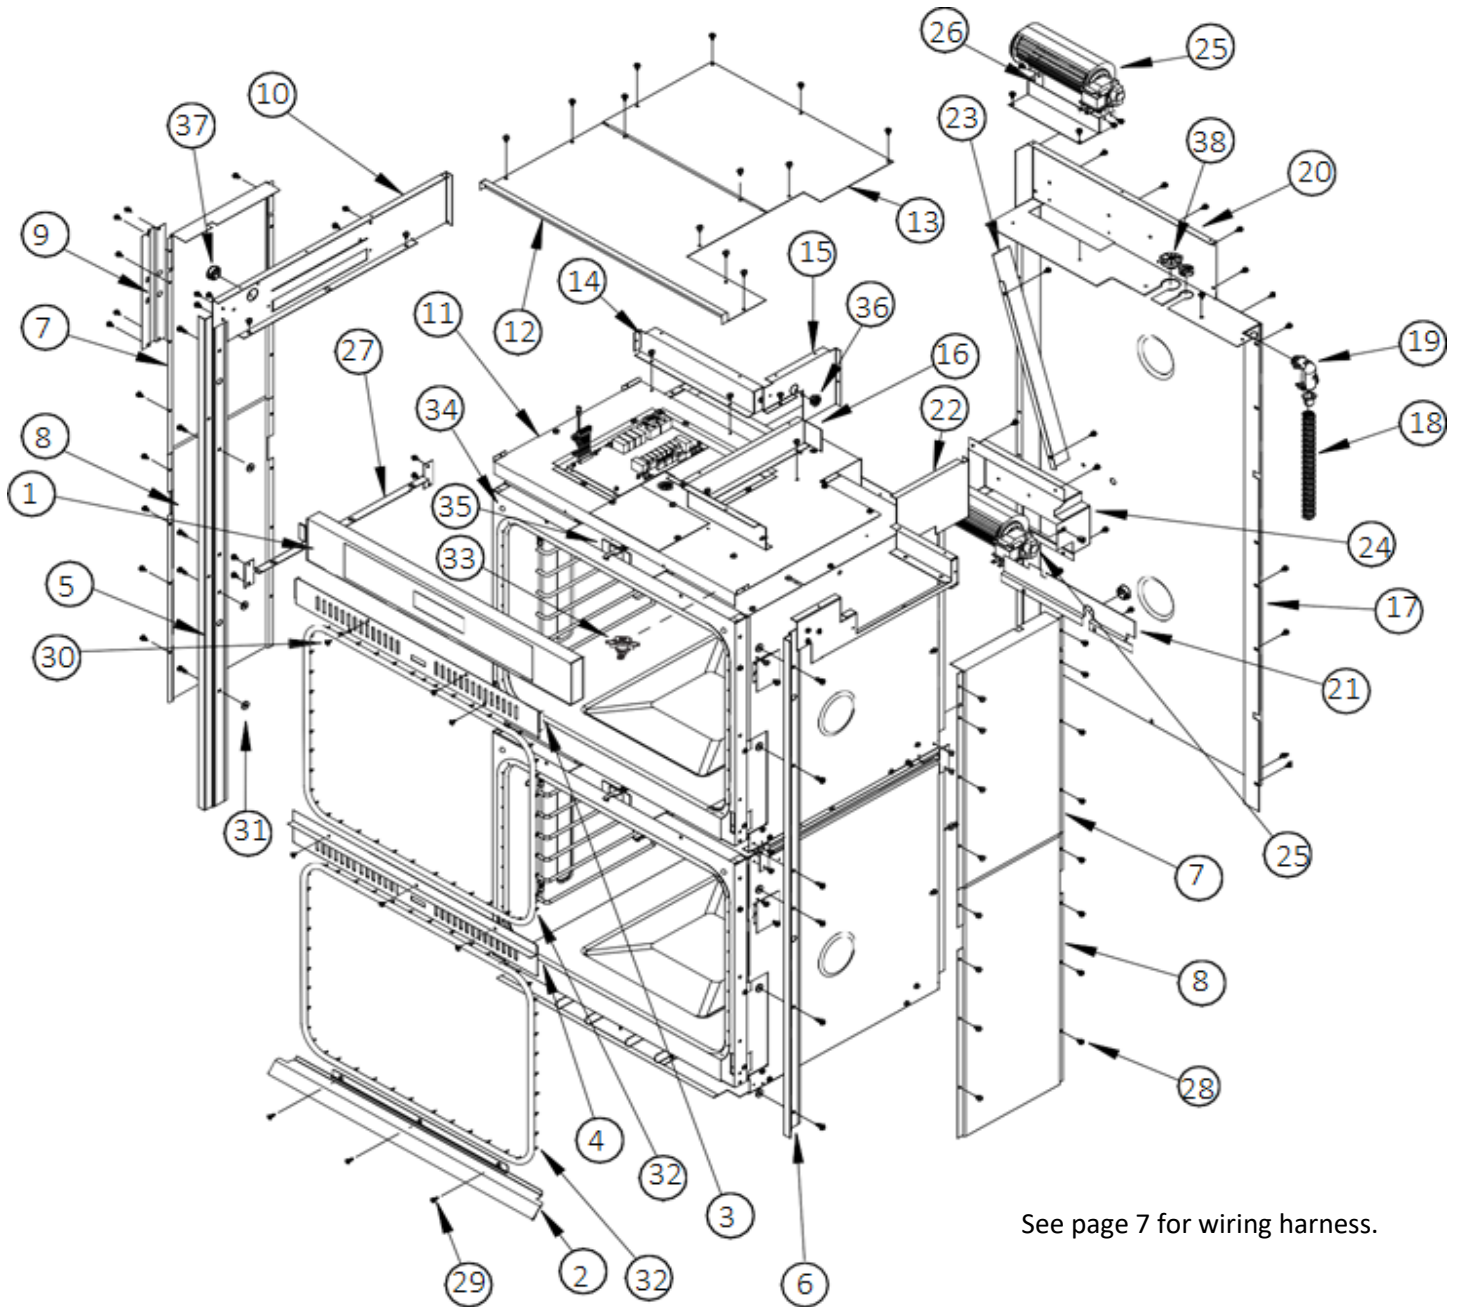

Wall Oven Chassis Assembly

See page 7 for wiring harness.

Wall Oven Chassis Parts

Item	Part #	Description
1	See pg 6	Asy, Bezel/Capacitive Touch
2	107280-01B	Exhaust Grill, EB,PB
	107280-01W	Exhaust Grill, EW,PW
	113557-03	Exhaust Grill, ES,FS,PS
3	107833B	Intake Grill, Top
4	108017	Intake Grill, Bottom
5	107477-02B	Trim Post, Left,EB,ES,FS,PB,PS
	107477-02W	Trim Post, Left, EW,PW
6	107477-01B	Trim Post, Right,EB,ES,FS,PB,PS
	107477-01W	Trim Post, Right, EW,PW
7	105462	Heat Shield, Duct
8	105463	Heat Shield, Lower Duct
9	105478	Cover, Meat Probe Wire
10	107642	Top Left Side
11	See pg 7	Sub-chassis
12	107830	Cover, Top
13	107831	Cover, Top, Rear
14	108118	Cooling Fan Front Cover
15	108119	Cooling Fan Side Cover
16	108221	Conduit Corner
17	107862	Cover, Back
18	26420	Conduit, 1/2" Flex

Item	Part #	Description
19	82195	1/2 Flex 90° Connector
20	107829	Top Rear
21	107863	Cover, Double Oven
22	107641	Top Right Side
23	107676	Duct, Rear
24	107458	Housing, Lower Fan
25	82986	Fan, Cooling
26	105858	Extension, Cooling Fan
27	107640	Oven Support Bracket
28	83023	Screw, Slot, HWH, #10x3/8
29	83709	Screw, #8x1/2", Torx, Blk
30	83263	Screw, Phil TRS, #8x3/8, Blk
31	83555	Fiber Washer
32	108074	Door Gasket
33	92321	High Limit Switch
34	83618	Rubber Bumper
35	101339	Door Latch
36	92191-01	Bushing, Split .75"
	92191-02	Bushing, Split 1.00"
38	92191-03	Bushing, Split 1.375"