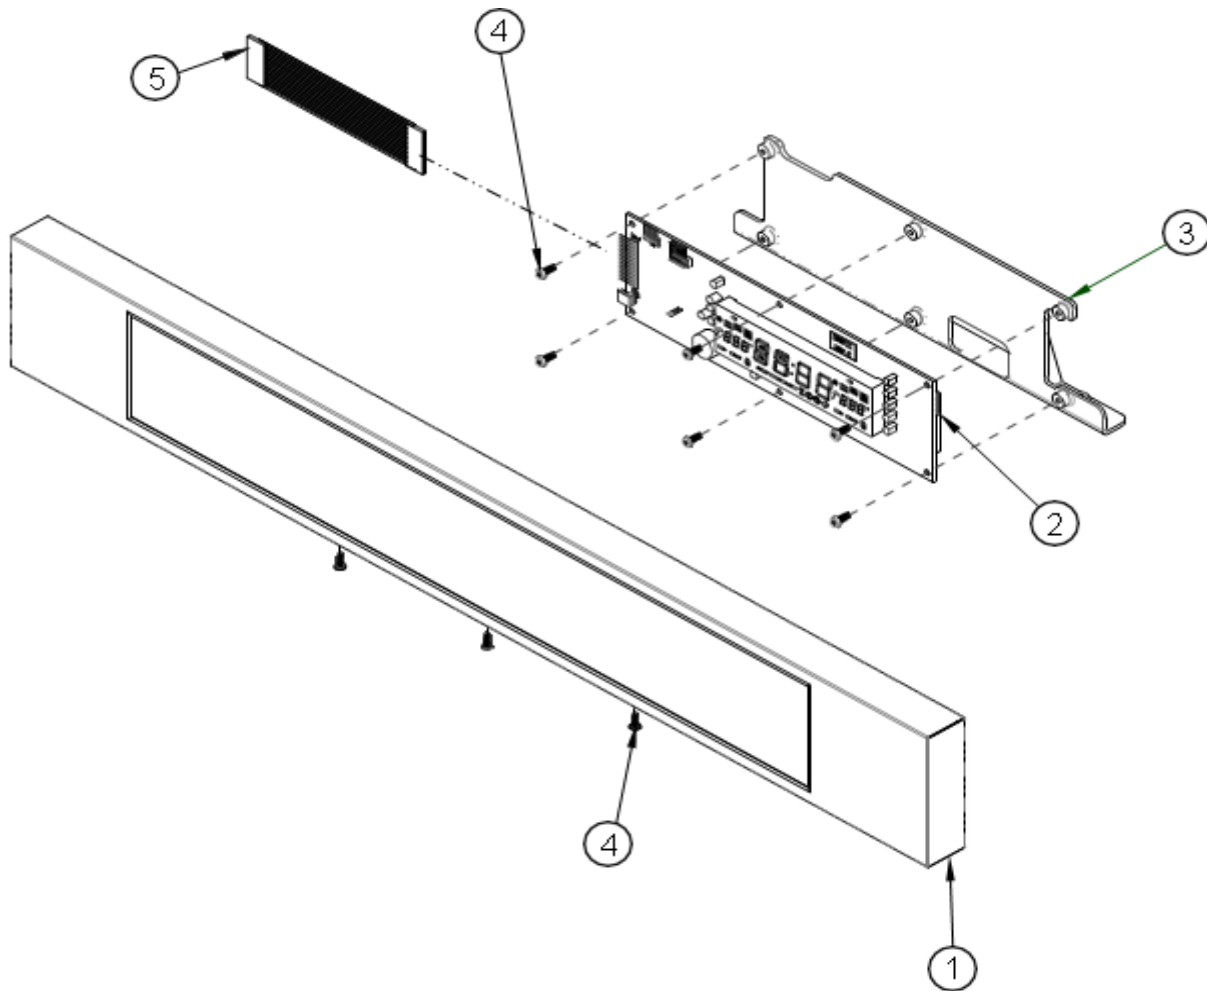

Wall Oven Chassis Assembly

See page 7 for wiring harness.

Wall Oven Chassis Parts

Item	Part #	Description
1	See pg 6	Asy, Bezel/Capacitive Touch
2	107280-01B	Exhaust Grill, EB,PB
	107280-01W	Exhaust Grill, EW,PW
	113557-03	Exhaust Grill, ES,FS,PS
3	107833B	Intake Grill, Top
4	108017	Intake Grill, Bottom
5	107477-02B	Trim Post, Left,EB,ES,FS,PB,PS
	107477-02W	Trim Post, Left, EW,PW
6	107477-01B	Trim Post, Right,EB,ES,FS,PB,PS
	107477-01W	Trim Post, Right, EW,PW
7	105462	Heat Shield, Duct
8	105463	Heat Shield, Lower Duct
9	105478	Cover, Meat Probe Wire
10	107642	Top Left Side
11	See pg 7	Sub-chassis
12	107830	Cover, Top
13	107831	Cover, Top, Rear
14	108118	Cooling Fan Front Cover
15	108119	Cooling Fan Side Cover
16	108221	Conduit Corner
17	107862	Cover, Back
18	26420	Conduit, 1/2" Flex

Item	Part #	Description
19	82195	1/2 Flex 90° Connector
20	107829	Top Rear
21	107863	Cover, Double Oven
22	107641	Top Right Side
23	107676	Duct, Rear
24	107458	Housing, Lower Fan
25	82986	Fan, Cooling
26	105858	Extension, Cooling Fan
27	107640	Oven Support Bracket
28	83023	Screw, Slot, HWH, #10x3/8
29	83709	Screw, #8x1/2", Torx, Blk
30	83263	Screw, Phil TRS, #8x3/8, Blk
31	83555	Fiber Washer
32	108074	Door Gasket
33	92321	High Limit Switch
34	83618	Rubber Bumper
35	101339	Door Latch
36	92191-01	Bushing, Split .75"
	92191-02	Bushing, Split 1.00"
38	92191-03	Bushing, Split 1.375"

Wall Oven Control Panel Assembly

Item	Part #	Description
1	702831-02 ¹	Assembly, Bezel/Capacitive Touch, EB,PB ¹
	702800-02 ¹	Assembly, Bezel/Capacitive Touch, ES,FS,PS ¹
	702831-04 ¹	Assembly, Bezel/Capacitive Touch, EW,PW ¹
2	105336	Control Board
3	105334	Control Board Base
4	105486	Screw, 6-19x3/8"
5	105655	Ribbon Cable