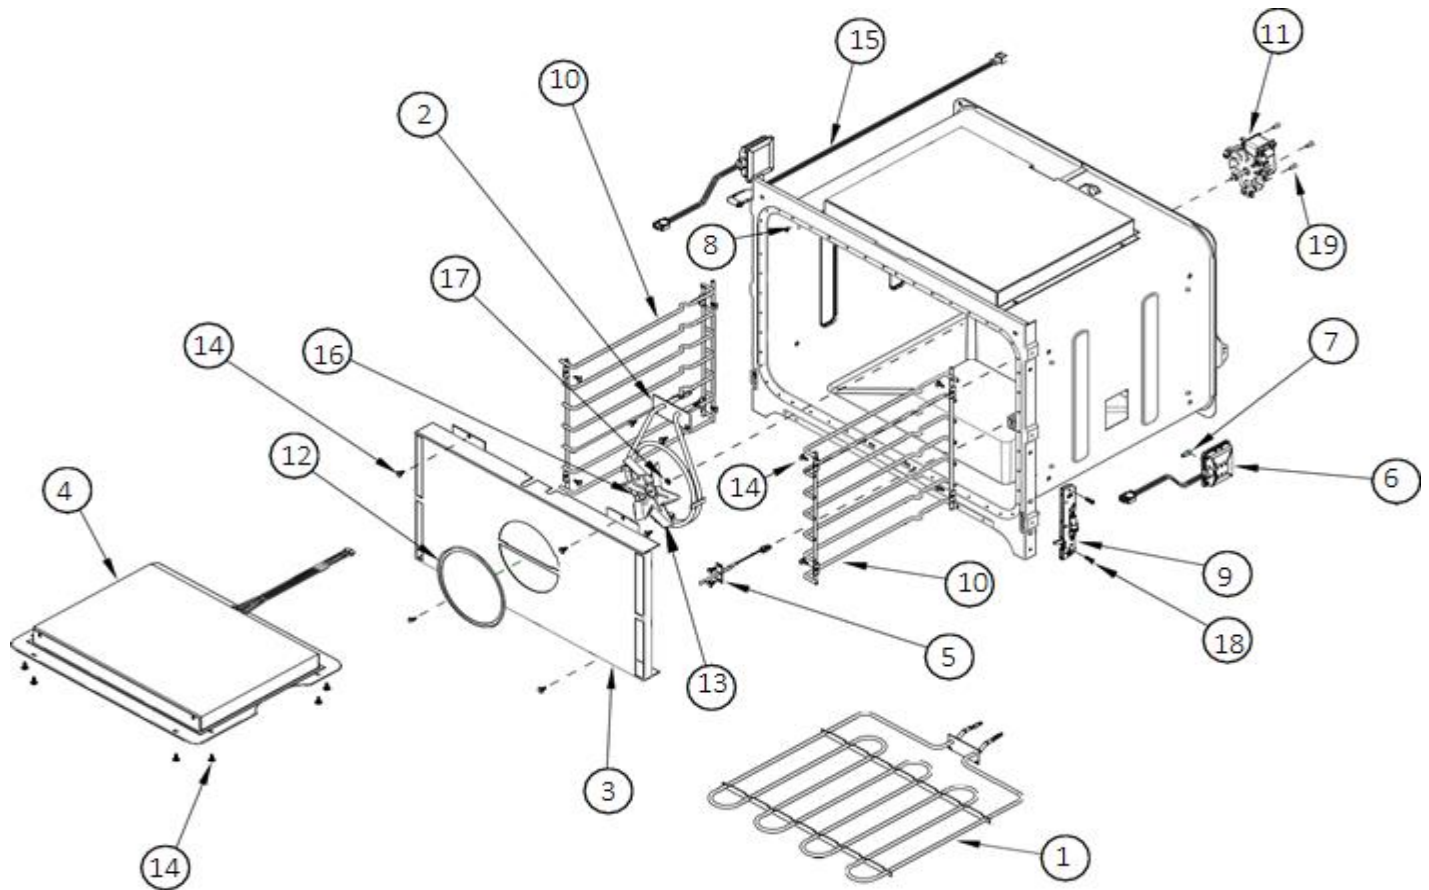

Wall Oven Cell Components

Item	Part #	Description
1	106898	Bake Element
2	82377³	Convection Element³
3	105329BP³	Convection Baffle³
4	701529¹	Broil Assembly¹
5	72752	Sensor, Temperature
6	92398	Asy, Halogen Light, 12V, 20W
7	100429	Bulb, Halogen, 12V, 20W
8	102468⁴	Plug, Probe, Oven Cell⁴
9	107511	Hinge Receptacle
10	106991	Rack Support

Item	Part #	Description
11	700633²	Kit, Convection Fan²
12	82891	Filter, Convection
13	101511	Convection Fan Blade
14	83708	Screw, Torx Wafer Head, #8x1/2"
15	72717³	Meat Probe Socket³
16	102137	Hex Nut, Convection Fan
17	102136	Washer, Convection Fan
18	83696	Screw, Pan HD Phillips, #10-32
19	83379	Screw, #8-1/2 Thread Type A

¹Broil assembly includes element, glass and frame.

²Kit includes motor, fan blade, fan blade washer and mounting nut.

³Used on upper oven only.

⁴Used on lower oven only.