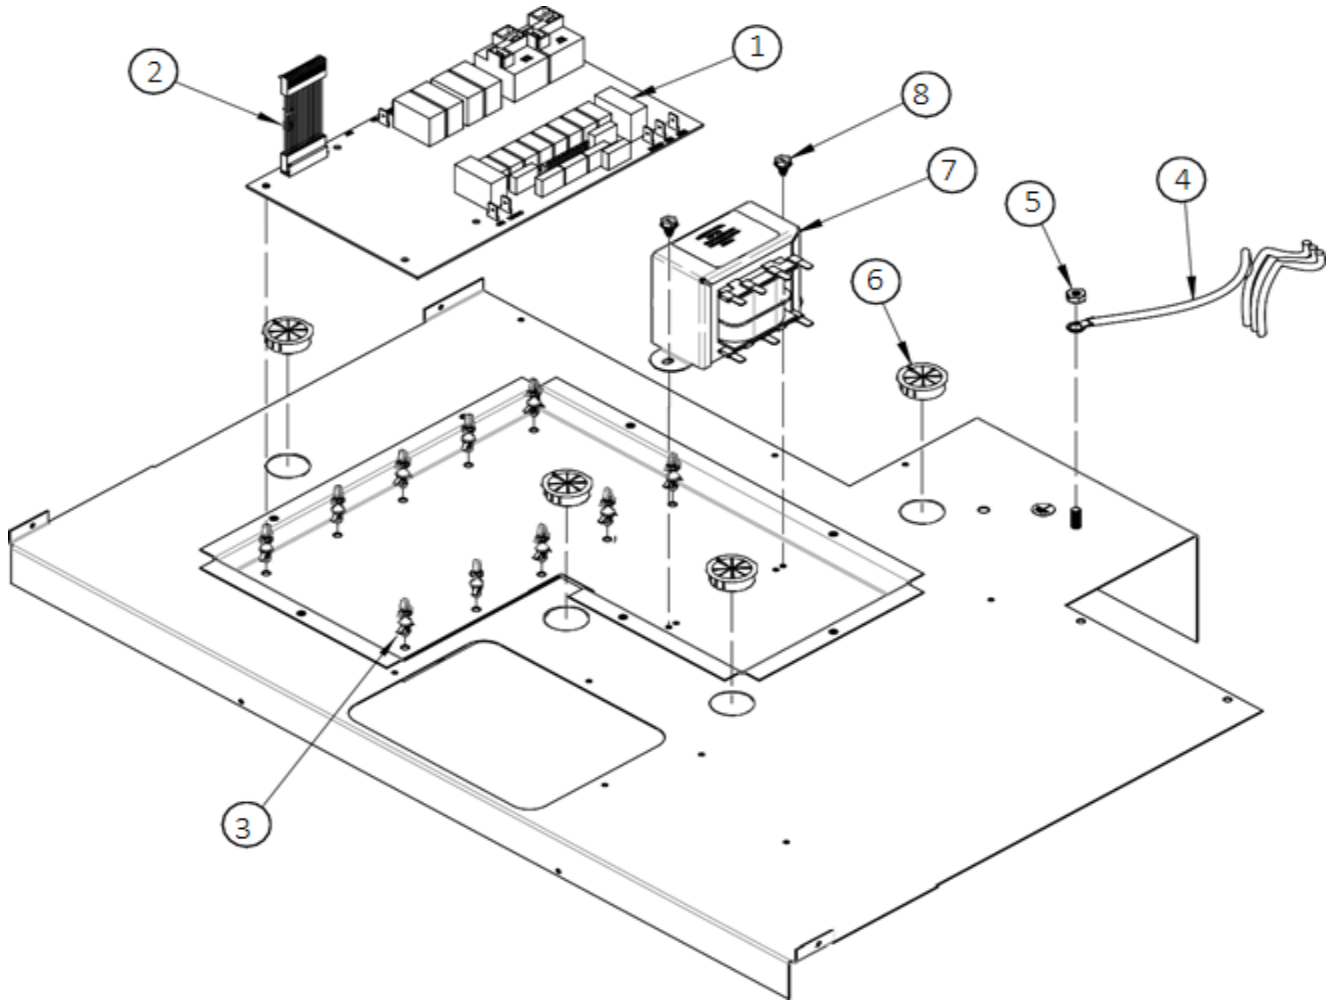

Item	Part #	Description
19	82195	1/2 Flex 90° Connector
20	107829	Top Rear
21	107863	Cover, Double Oven
22	107641	Top Right Side
23	107676	Duct, Rear
24	107458	Housing, Lower Fan
25	82986	Fan, Cooling
26	105858	Extension, Cooling Fan
27	107640	Oven Support Bracket
28	83023	Screw, Slot, HWH, #10x3/8
29	83709	Screw, #8x1/2", Torx, Blk
30	83263	Screw, Phil TRS, #8x3/8, Blk
31	83555	Fiber Washer
32	108074	Door Gasket
33	92321	High Limit Switch
34	83618	Rubber Bumper
35	101339	Door Latch
36	92191-01	Bushing, Split .75"
	92191-02	Bushing, Split 1.00"
38	92191-03	Bushing, Split 1.375"

Wall Oven Control Panel Assembly

Item	Part #	Description
1	702831-02 ¹	Assembly, Bezel/Capacitive Touch, EB,PB ¹
	702800-02 ¹	Assembly, Bezel/Capacitive Touch, ES,FS,PS ¹
	702831-04 ¹	Assembly, Bezel/Capacitive Touch, EW,PW ¹
2	105336	Control Board
3	105334	Control Board Base
4	105486	Screw, 6-19x3/8"
5	105655	Ribbon Cable

¹Includes items 2, 3, 5 and 6 screws.

Sub-chassis Electrical Components

Item	Part #	Description
1	102380	Relay Board
2	105448	Wiring Harness, Power Board
3	83538	PCB Support, Nylon
4	105413	Wiring Harness, Main
5	83009	Nut, KEPS, #10-24
6	92191-02	Bushing, Split 1.0"
7	100832	Transformer, Light, 12 VAC
8	83023	Screw, Slot HWH #10x3/8 THD
-	105729	Wiring Harness Extension Relay Board/Touch Pan (not shown)