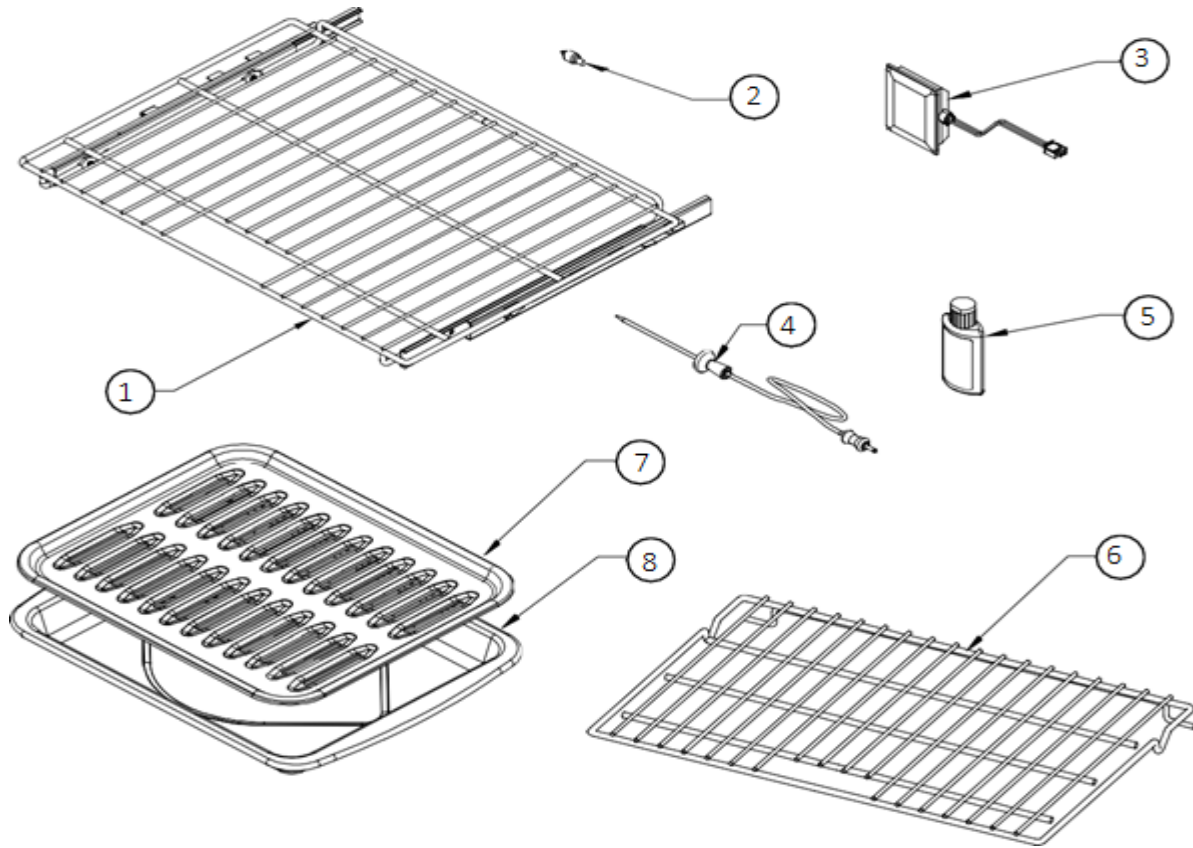

Wall Oven Cell Components

Item	Part #	Description
1	106898	Bake Element
2	82377 ³	Convection Element ³
3	105329BP ³	Convection Baffle ³
4	701529 ¹	Broil Assembly ¹
5	72752	Sensor, Temperature
6	92398	Asy, Halogen Light, 12V, 20W
7	100429	Bulb, Halogen, 12V, 20W
8	102468 ⁴	Plug, Probe, Oven Cell ⁴
9	107511	Hinge Receptacle
10	106991	Rack Support

Item	Part #	Description
11	700633 ²	Kit, Convection Fan ²
12	82891	Filter, Convection
13	101511	Convection Fan Blade
14	83708	Screw, Torx Wafer Head, #8x1/2"
15	72717 ³	Meat Probe Socket ³
16	102137	Hex Nut, Convection Fan
17	102136	Washer, Convection Fan
18	83696	Screw, Pan HD Phillips, #10-32
19	83379	Screw, #8-1/2 Thread Type A

¹Broil assembly includes element, glass and frame.

²Kit includes motor, fan blade, fan blade washer and mounting nut.

³Used on upper oven only.

⁴Used on lower oven only.

Wall Oven Miscellaneous Parts

Item	Part #	Description
1	ARGO30H	Oven Rack, Gliderack Type
2	100429	Bulb, Halogen, 12V, 20W
3	92398	Asy, Halogen Light, 12V, 20W
4	72723	Meat Probe
5	100852	Stainless Steel Cleaner
6	106992	Oven Rack, Standard
7	82106	Porcelain Grill
8	82107	Porcelain Pan