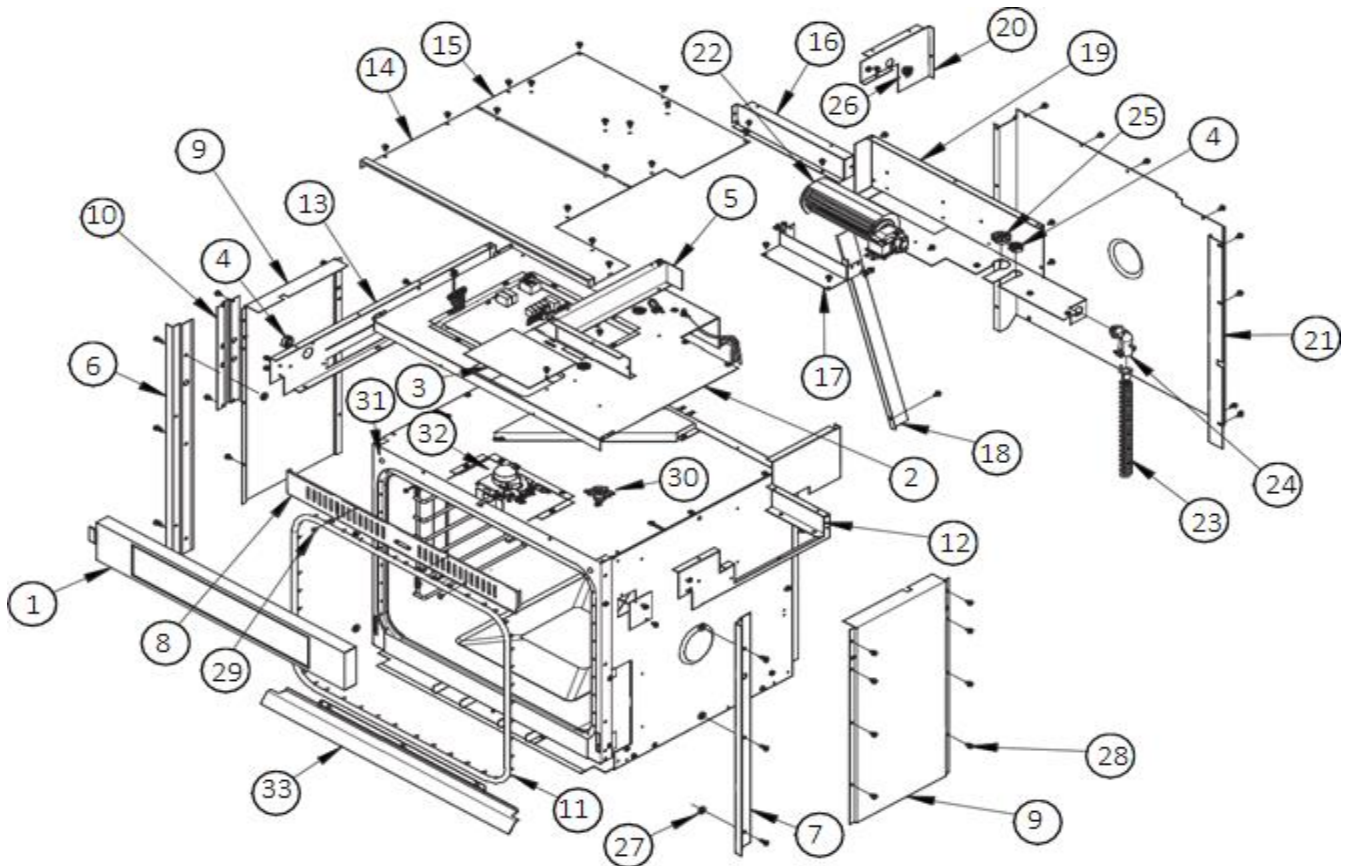

Wall Oven Chassis Assembly

Item	Part #	Description
1	See pg 4	Assembly, Bezel/Capacitive Touch
2	See pg 5	Sub-chassis
3	105323	Cover, Latch
4	92191-02	Bushing, Split, 1.0
5	108221	Conduit Corner
6	107476-02B	Trim Post Left, EB,ES,FS,PB,PS
	107476-02W	Trim Post Left, EW,PW
7	107476-01B	Trim Post Right, EB,ES,FS,PB,PS
	107476-01W	Trim Post Right, EW,PW
8	107833B	Intake Grill, ES,EW,FS,EB,PB
9	105462	Heatshield, Duct, PS,PW
10	105478	Cover, Meat Probe Wire
11	108074	Door Gasket, EB,FS,ES,EW
12	107641	Top Right Side, PB,PS,PW
13	107642	Top Left Side
14	107830	Service Panel, Top
15	107831	Cover, Top Rear
16	108118	Cooling Fan Front Cover
17	105858	Extension, Cooling

Item	Part #	Description
18	107676	Duct, Rear
19	107829	Top, Rear
20	108119	Side Cover, Cooling
21	107859	Back Cover
22	82347	Fan, Cooling
23	26420	Conduit, 1/2" Flex
24	82195	1/2" 90° Squeeze Connector
25	92191-03	Bushing, Split, 1.37
26	92191-01	Bushing, Split, .75"
27	83555	Fiber Washer
28	83023	Screw, Slot, HWH, #10x3/8
29	83263	Screw, Phil, Round Washer, HD. #8
30	92321	High Limit Switch
31	83618	Rubber Bumper
32	100090	Latch, Door
33	107280	Exhaust Grill, ES,FS
	107280-01B	Exhaust Grill, EB,PB,PS
	107280-01W	Exhaust Grill, EW,PW