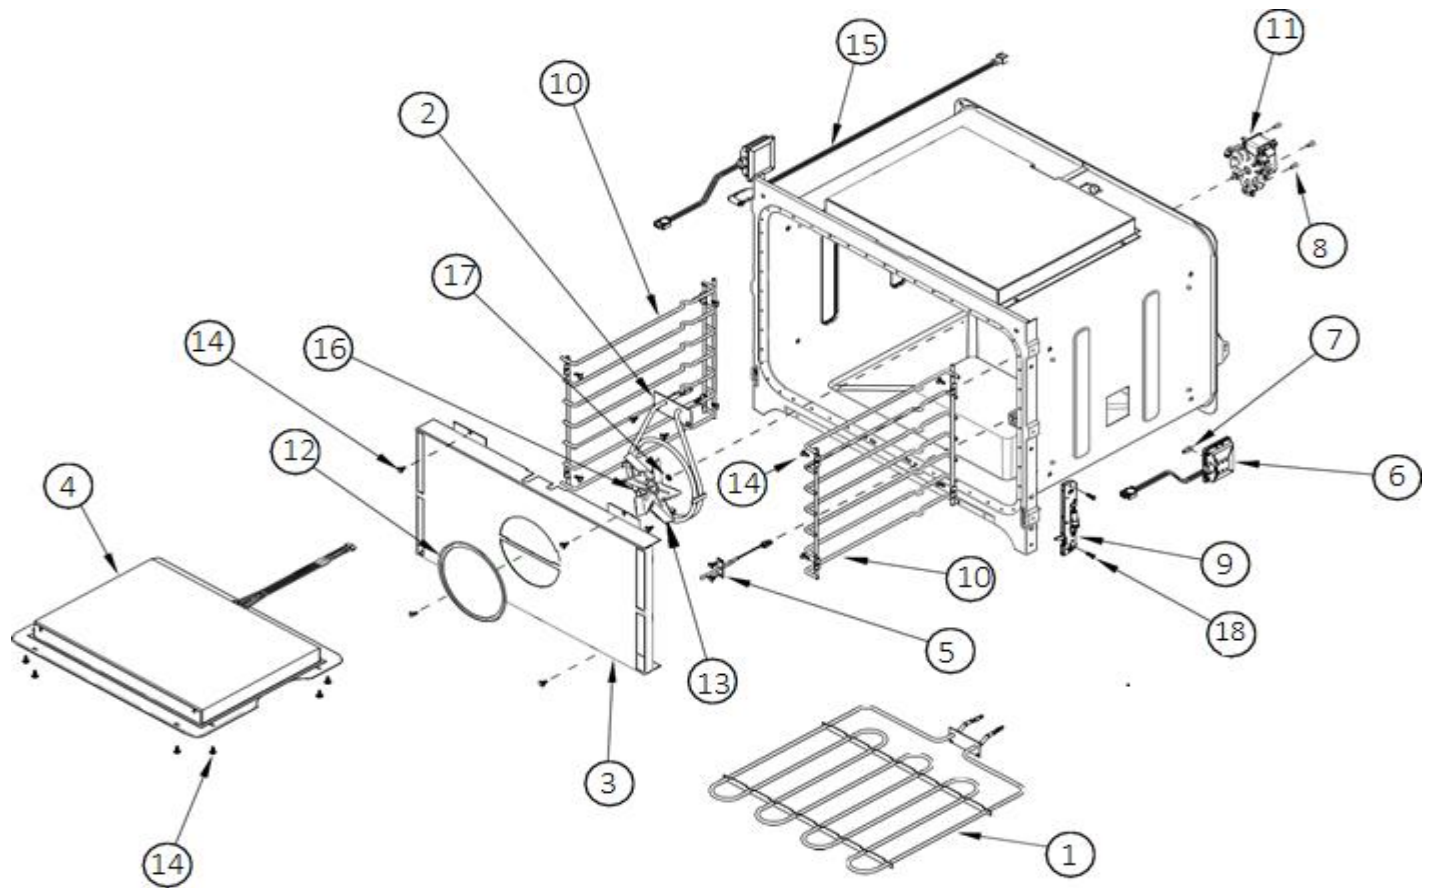

Wall Oven Cell Components

Item	Part #	Description
1	106898	Bake Element
2	82377	Convection Element
3	105329BP	Convection Baffle
4	701529	Broil Assembly
5	72752	Sensor, Temperature
6	92398	Assembly, Halogen Light, 12V, 20W
7	100429	Bulb, Halogen, 12V, 20W
8	83379	Screw, #8-1/2 Thread Type A
9	107511	Hinge Receptacle

Item	Part #	Description
10	106991	Rack Support
11	700633¹	Kit, Convection Fan¹
12	82891	Filter, Convection
13	101511	Convection Fan Blade
14	83708	Screw, Torx Wafer Head, #8x1/2"
15	72717	Meat Probe Socket
16	102137	Hex Nut, Convection Fan
17	102136	Washer, Convection Fan
18	83696	Screw, #10-32 x .75, Pan HD, PHIL

¹Kit includes motor, fan blade, fan blade washer and mounting nut.