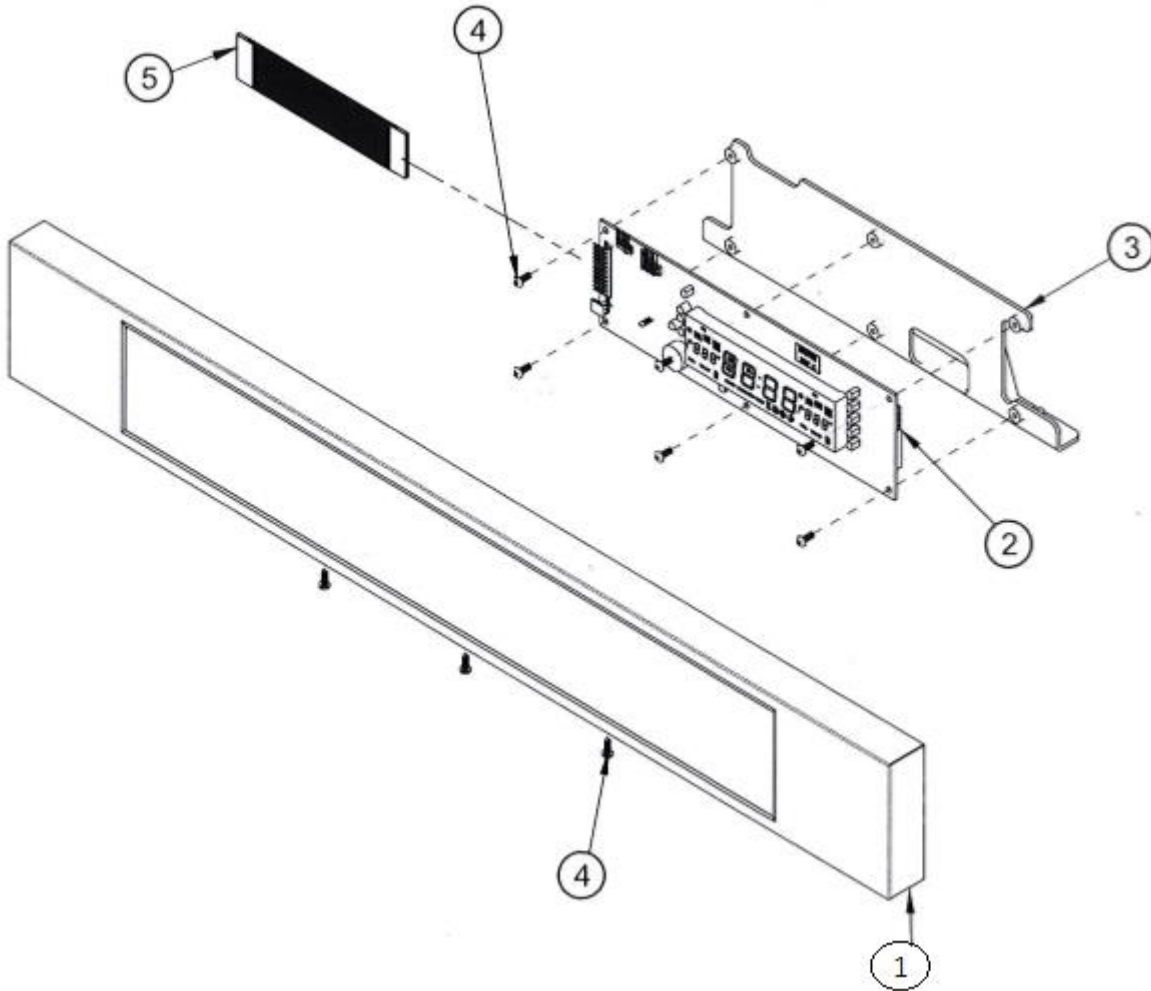

Wall Oven Control Panel Assembly

Item	Part #	Description
1	702800-01	Assembly, Bezel/Capacitive Touch, ES,FS,PS
	702831-03	Assembly, Bezel/Capacitive Touch, EW,PW
	702831-01	Assembly, Bezel/Capacitive Touch, EB,PB
2	105335	Control Board
3	105334	Control Board Base
4	105486	Screw, 6-19x3/8"
5	105655	Ribbon Cable