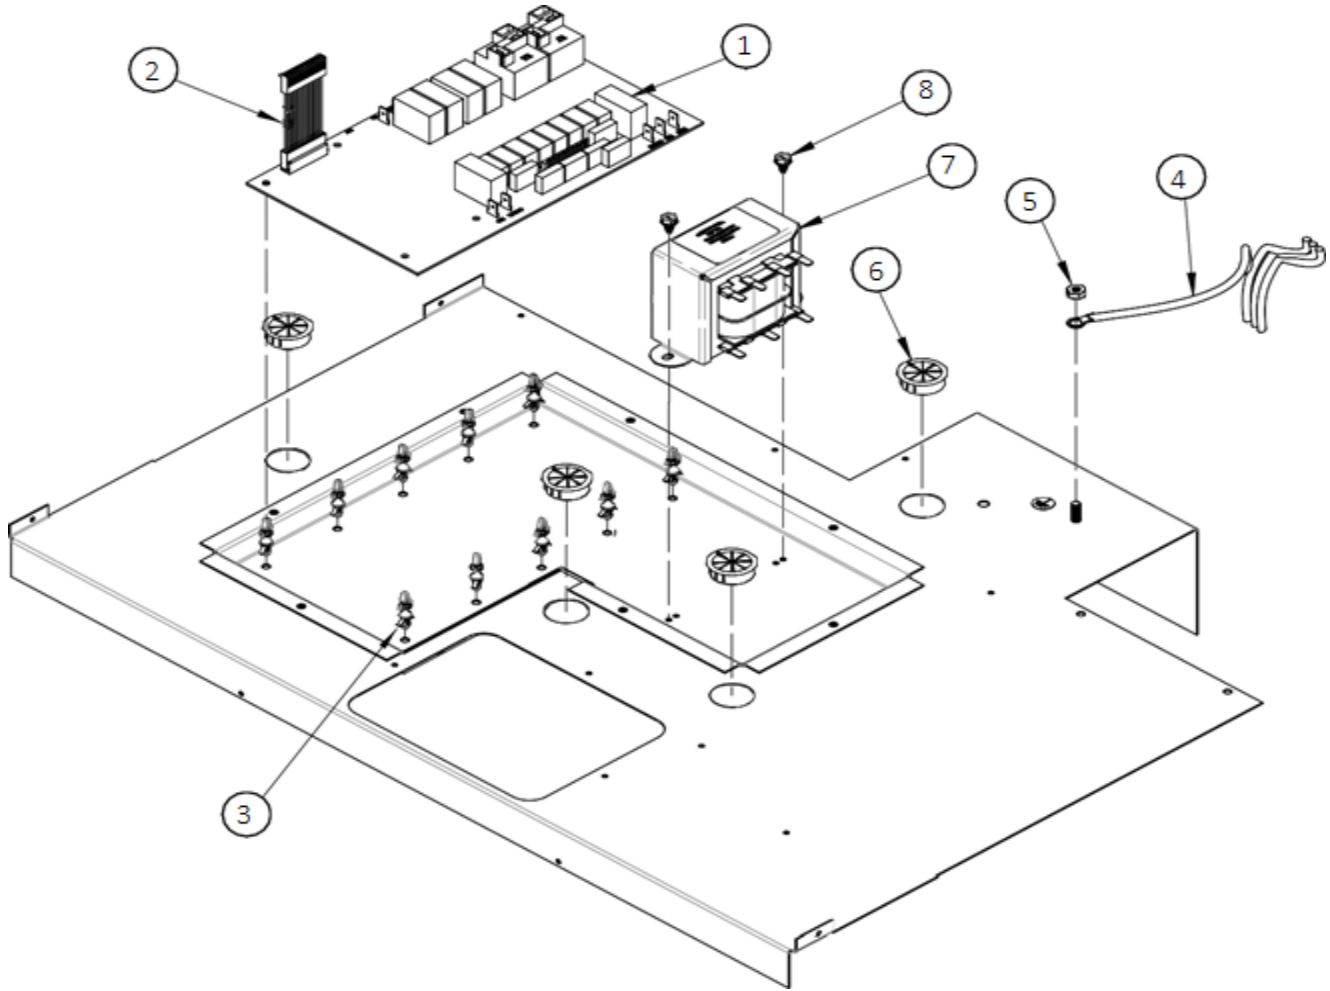

Sub-chassis Electrical Components

Item	Part #	Description
1	102377	Relay Board
2	105448	Wiring Harness, Power Board
3	83538	PCB Support, Nylon
4	105349	Wiring Harness, Main
5	83009	Nut, KEPS, #10-24
6	92191-02	Bushing, Split 1.0"
7	62808	Transformer Halogen Light
8	83023	Screw, Slot HWH #10x3/8 THD
-	105729	Wiring Harness Extension Relay Board/Touch Pan (not shown)