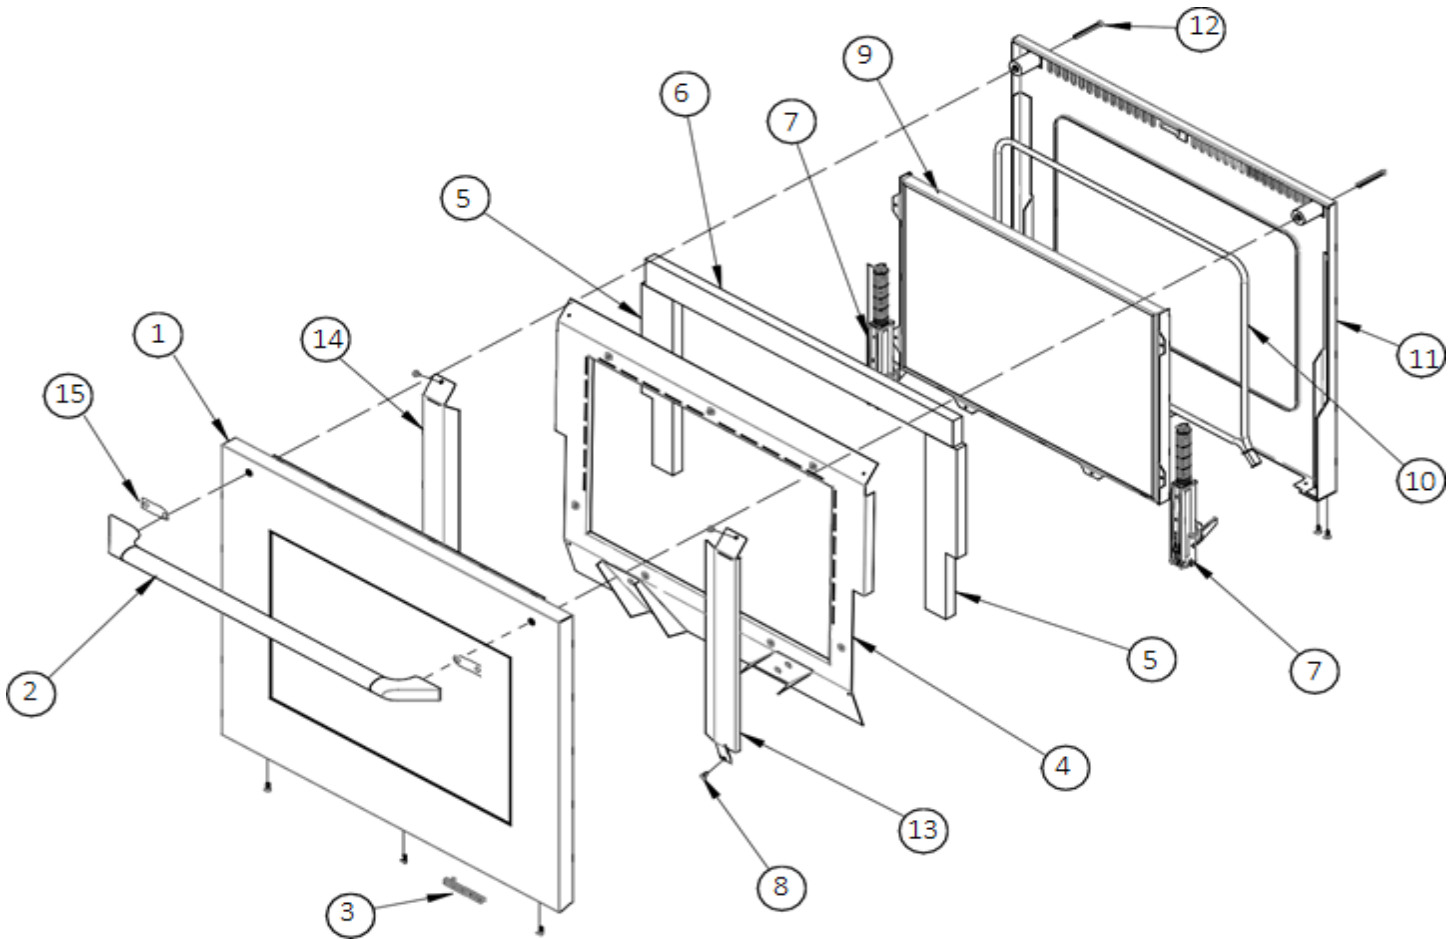

Oven Wall Door Assembly

Item	Part #	Description
	702816-05	Complete Door Asy, PW
	702816-01	Complete Door Asy, PS
	702816-03	Complete Door Asy, PB
	702094-01	Complete Door Asy, EB
	702091-01	Complete Door Asy, FS
	702087-01	Complete Door Asy, ES
	702094-11	Complete Door Asy, EW
1	702092-01	Assembly, Door Skin, PB,EB
	702088	Assembly, Door Skin, FS
	702085	Assembly, Door Skin, ES,PS
	702092-05	Assembly, Door Skin, EW,PW
2	13659-019	Assembly, Door Handle,Black, EB
	13659-001	Assembly, Door Handle,Stainless, ES
	13659-021	Assembly, Door Handle, White, EW
	702376-02	Assembly, Door Handle, PB,PS,PW

Item	Part #	Description
3	110167	Logo, Dacor 3", Chrome
4	108041B	Heat Shield
5	105353	Insulation, Side Door
6	105352	Insulation, Top Door
7	108008	Hinge, ES,PS
	108760	Hinge, EB,EW,PB,PW
8	83263	Screw, Phil TRS, #8x3/8, Black
9	72968	Window Pack
10	100015	Gasket, Window Pack
11	702086-01	Assembly, Door Liner
	701875-04BP	Door Liner
12	100026	Screw, #10-32x2.0, Torx
13	108040-02	Hinge Bracket Cover, Right
14	108040-01	Hinge Bracket Cover, Left
15	92008	Spacer, Door Handle, EW,EB