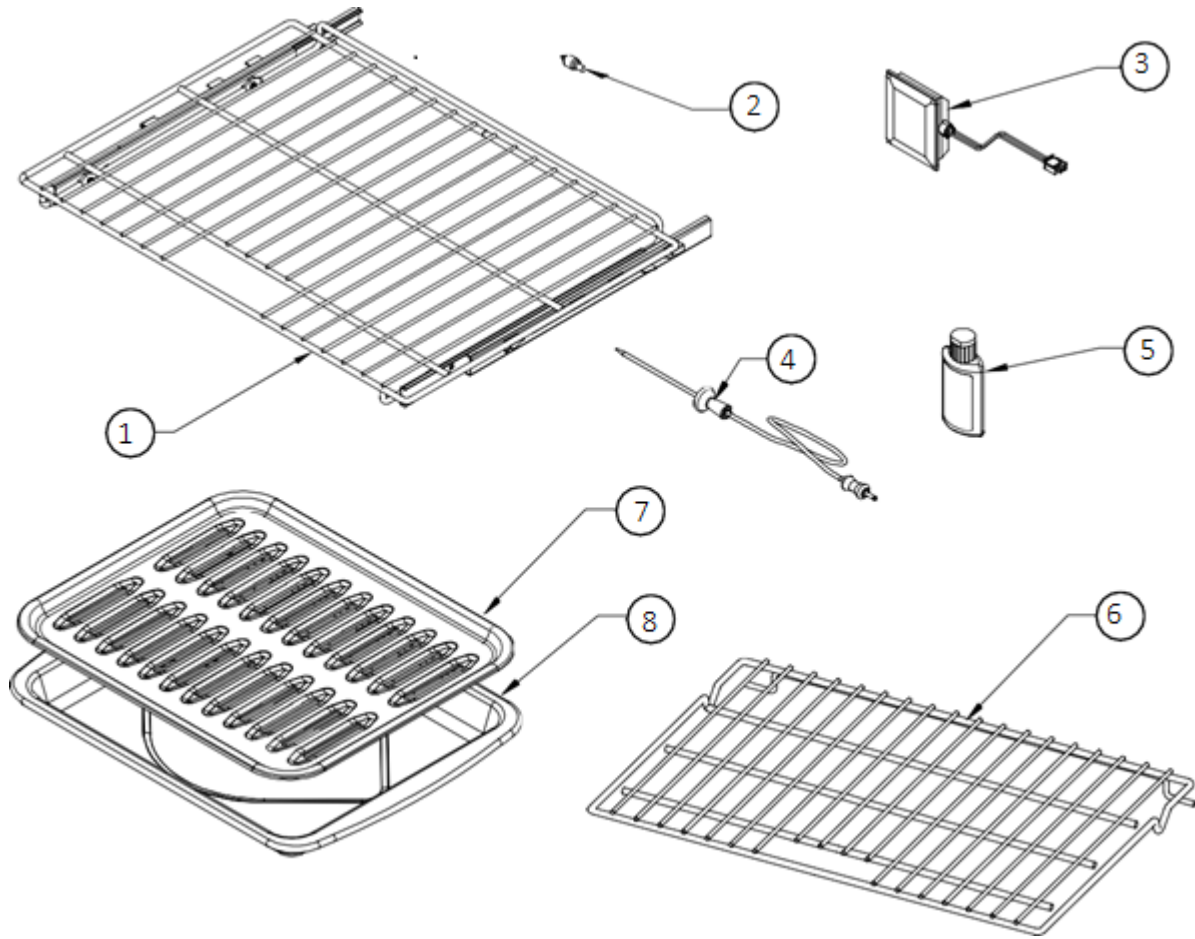

Wall Oven Miscellaneous Parts

Item	Part #	Description
1	ARGO30H	Oven Rack, Gliderack Type
2	100429	Bulb, Halogen, 12V, 20W
3	92398	Assembly, Halogen Light, 12V, 20W
4	72723	Meat Probe
5	100852	Stainless Steel Cleaner
6	106992	Oven Rack, Standard
7	82106	Porcelain Grill
8	82107	Porcelain Pan