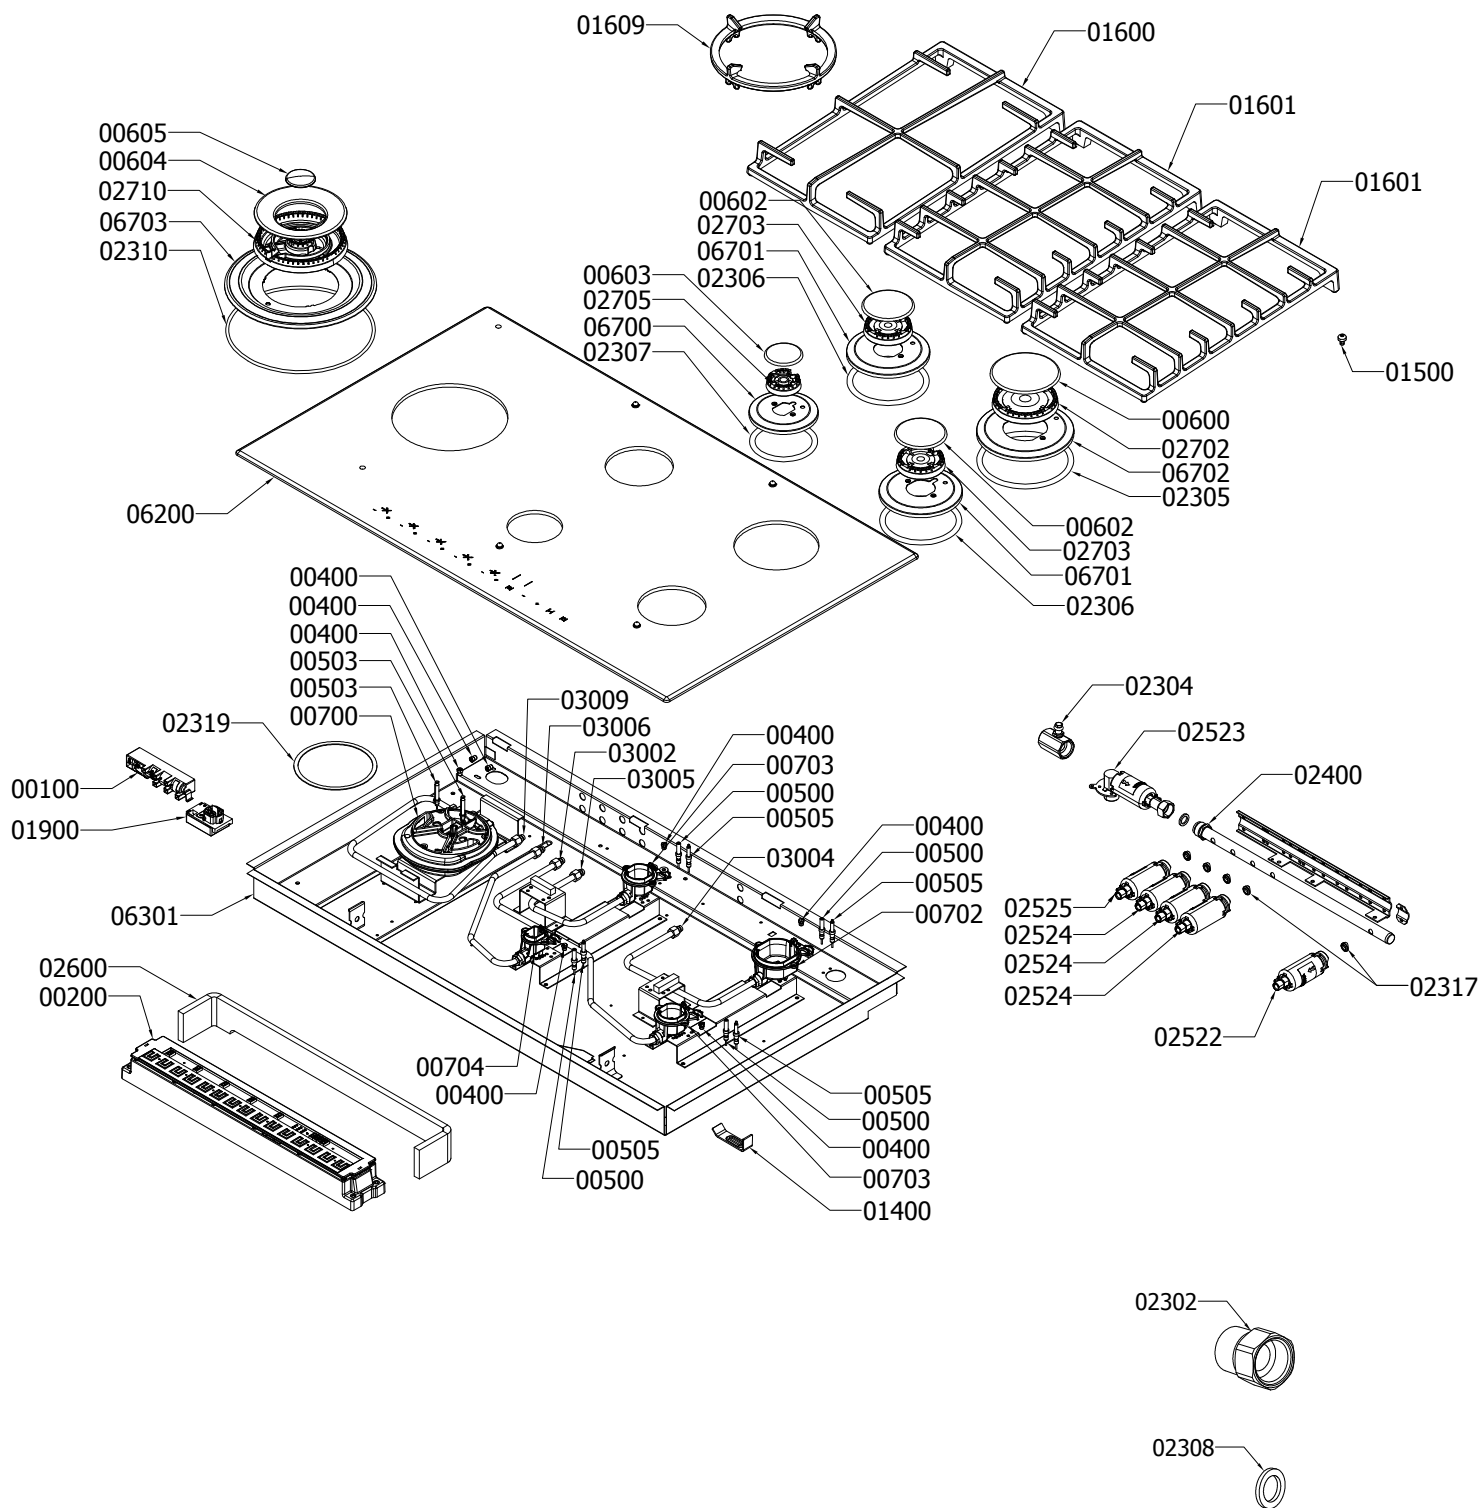

A photograph of a Dacor cooktop with a griddle insert. The cooktop is stainless steel and has a digital display on the left side showing the time 06:14 pm. On the griddle, there are several skewers of food, including what looks like bacon-wrapped shrimp and other items. A bowl of vegetables is visible in the background.

dacor[®]

The Life of the Kitchen

PARTS CATALOG

Page #	Sheet Title
2	Cooktop Assembly
3	Cooktop Parts

RNTT365GB Cooktop Assembly

RNTT365GB Cooktop Parts List

Ref #	Part #	Description
00100	109549	Ignition generator
00200	109550	Touch control card 5 gas
00500	109551	Spark plug, aux,semirapid,rapid
00503	109552	Spark plug dbl ring
00505	109553	Spark plug, aux,semirapid,rapid Ioni
00600	109554	Rapid matte blk brnr cover
00602	109555	Semirapid matte blk brnr cover
00603	109556	Aux. matte blk brnr cover
00604	109557	Ext. matte D & T ring brnr cover
00605	109558	Int. matte blk brnr cover
00700	109559	Double ring cup Noz. 2x1.32 B/0 80B NG
00700	109560	Double ring cup Noz. 2x0.74 B/0 50B LP
00702	109561	Rapid cup w/noz. 1.55 nat NG
00702	109562	Rapid cup w/noz. 0.85 LP
00703	109563	Semirapid cup w/noz. 1.05 NG
00703	109564	Semirapid red.cup w/noz. 0.60 LP
00703	109565	Semirapid cup w/noz. 1.20 nat NG
00703	109566	Semirapid cup w/noz. 0.65 LP
00704	109567	Aux. cup w/noz. 0.90 nat NG
00704	109568	Aux. cup w/noz. 0.50 LP
01400	109569	Fixing hook
01600	109570	Grate, left (Cast iron grid 1 gas)
01601	109571	Grate, Ctr & Rt (Cast iron grid 2 gas)
01609	109572	Grate,wok (Cast iron red., triple ring)