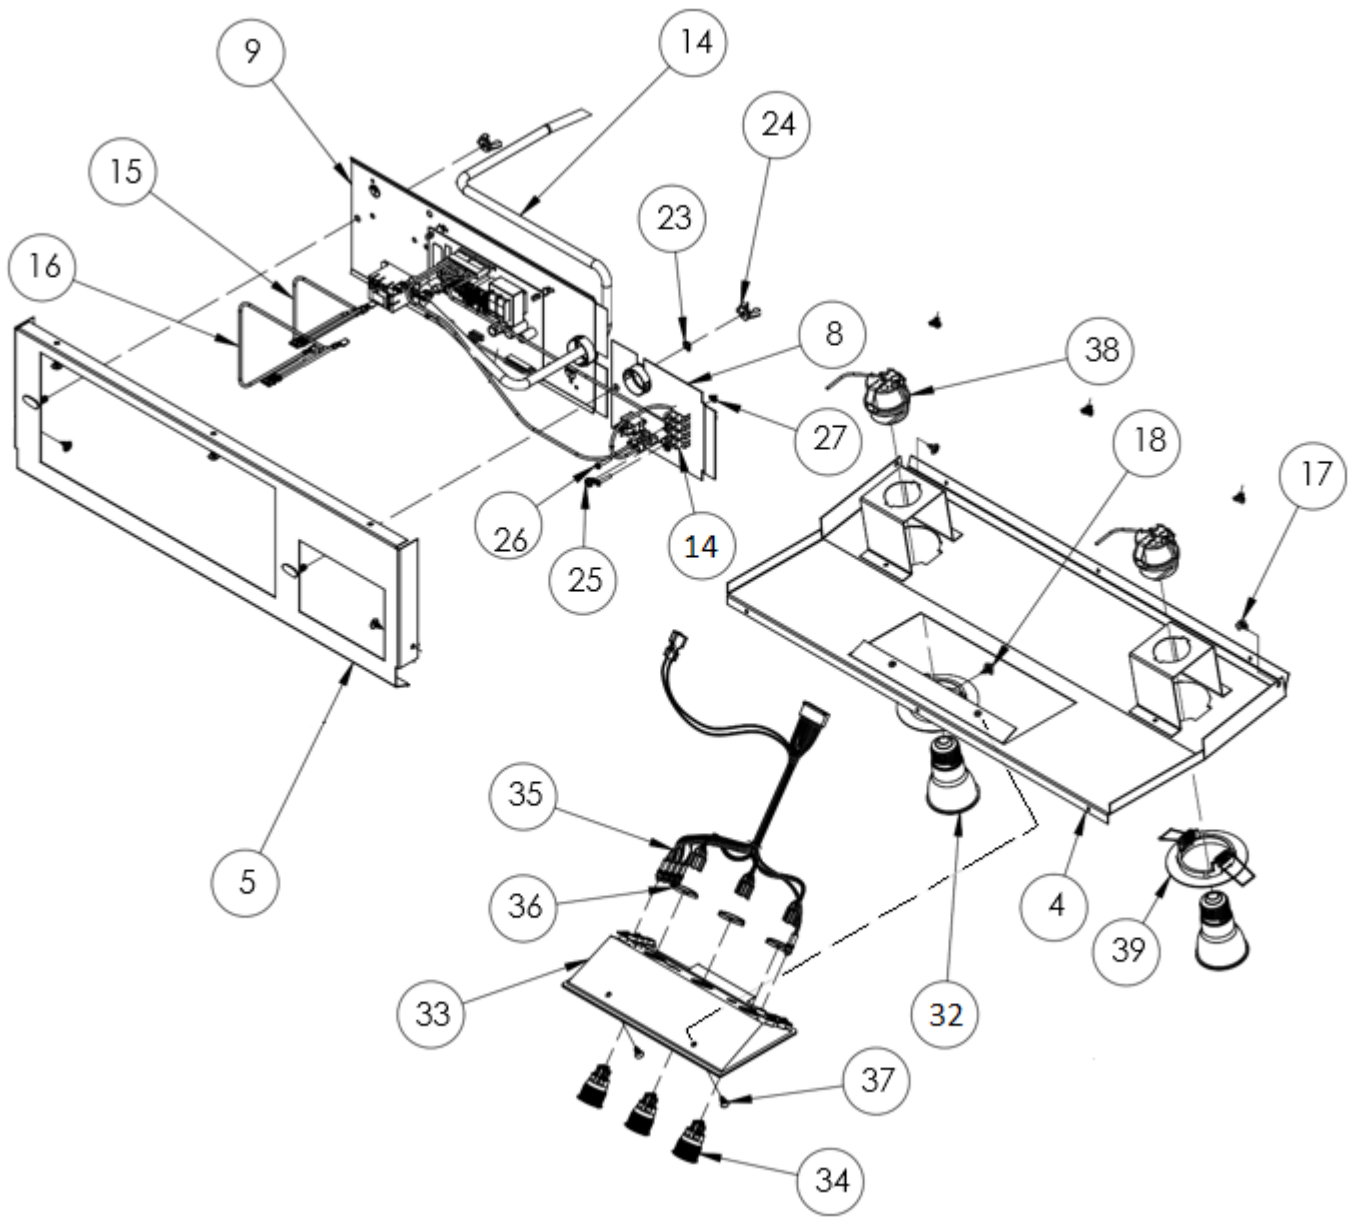

dacor

LET THE SHOW BEGIN

RNHP3012

HOOD ASSY.

CONTROL PANEL

RNHP3012

REF#	PART NUMBER	DESCRIPTION	NOTE
1	Not Serviceable	ASSY, 30X12IN CANOPY	
2	702452	ASSY, CANOPY MTG BRKT	
3	702453	ASSY, BLOWER	
4	702446-01	ASSY, 30IN LINER, RNHP	
5	702469	WELDMENT, 30X12IN INTERIOR PNL	
6	702448	ASSY, 30IN REAR LINER	
7	702449	WELDMENT, 30IN GREASE TRAY	
8	702493	ASSY, TERMINAL BLOCK PLATE	
9	702494-01	ASSY, CONTROLLER	
10	101613	COLLAR, DAMPER	
11	109144	FRAME, SIDE	
12	109141-01	TRIM, 30IN, LH	
13	109141-02	TRIM, 30IN, RH	
14	109071	HARNESS, MAIN WIRE, 1-FAN	
15	109075	HARNESS, 2-LIGHT HOOD WIRE	
16	109075	HARNESS, 2-LIGHT HOOD WIRE	
17	83263	SCREW, PHILL, ROUND WASHER, HD.	
18	83534	SCREW, #8 X .375, ENAMEL PANEL	
19	102373	SCREW, #8-18 X 1/4"	
20	83167	CLAMP, CABLE 3/4"	
21	83056	BUSHING HEYCO SB-875-11	
22	83308	6-32 KEPS NUT	
23	83334	STARWASHER, #8	
24	83035	NUT, WING, #10-24	
25	83001	SCREW, PHIL PAN HD, 8-32	
26	83530	SCREW, PHIL. PAN HD, 4-40 X .625 LG	
27	83531	NUT, HEX, KEPS 4-40	
28	109109	KNOB, BAFFLE	
29	109328	SCREW 8-32 X 5/16" PHIL PAN HD	
30	83340	#10 LOCK WASHER	
31	702495	WELDMENT, BAFFLE	
32	109253	LIGHT, LED	
33	702511	ASSY, CTRL PANEL	P/O 702446-01
34	109085	SWITCH, MOMENTARY, PUSH BUTTON	P/O 702446-01
35	109073	HARNESS, CTRL PANEL, WIRE	P/O 702446-01
36	P/O 701730/109085	JAM NUT	P/O 702446-01
37	107578	SCREW BP, PHIL, FLT HD, TYPE 1	P/O 702446-01
38	101624	LAMP HOLDER	P/O 702446-01
39	109355	TRIM, LAMP, HOODS	P/O 702446-01