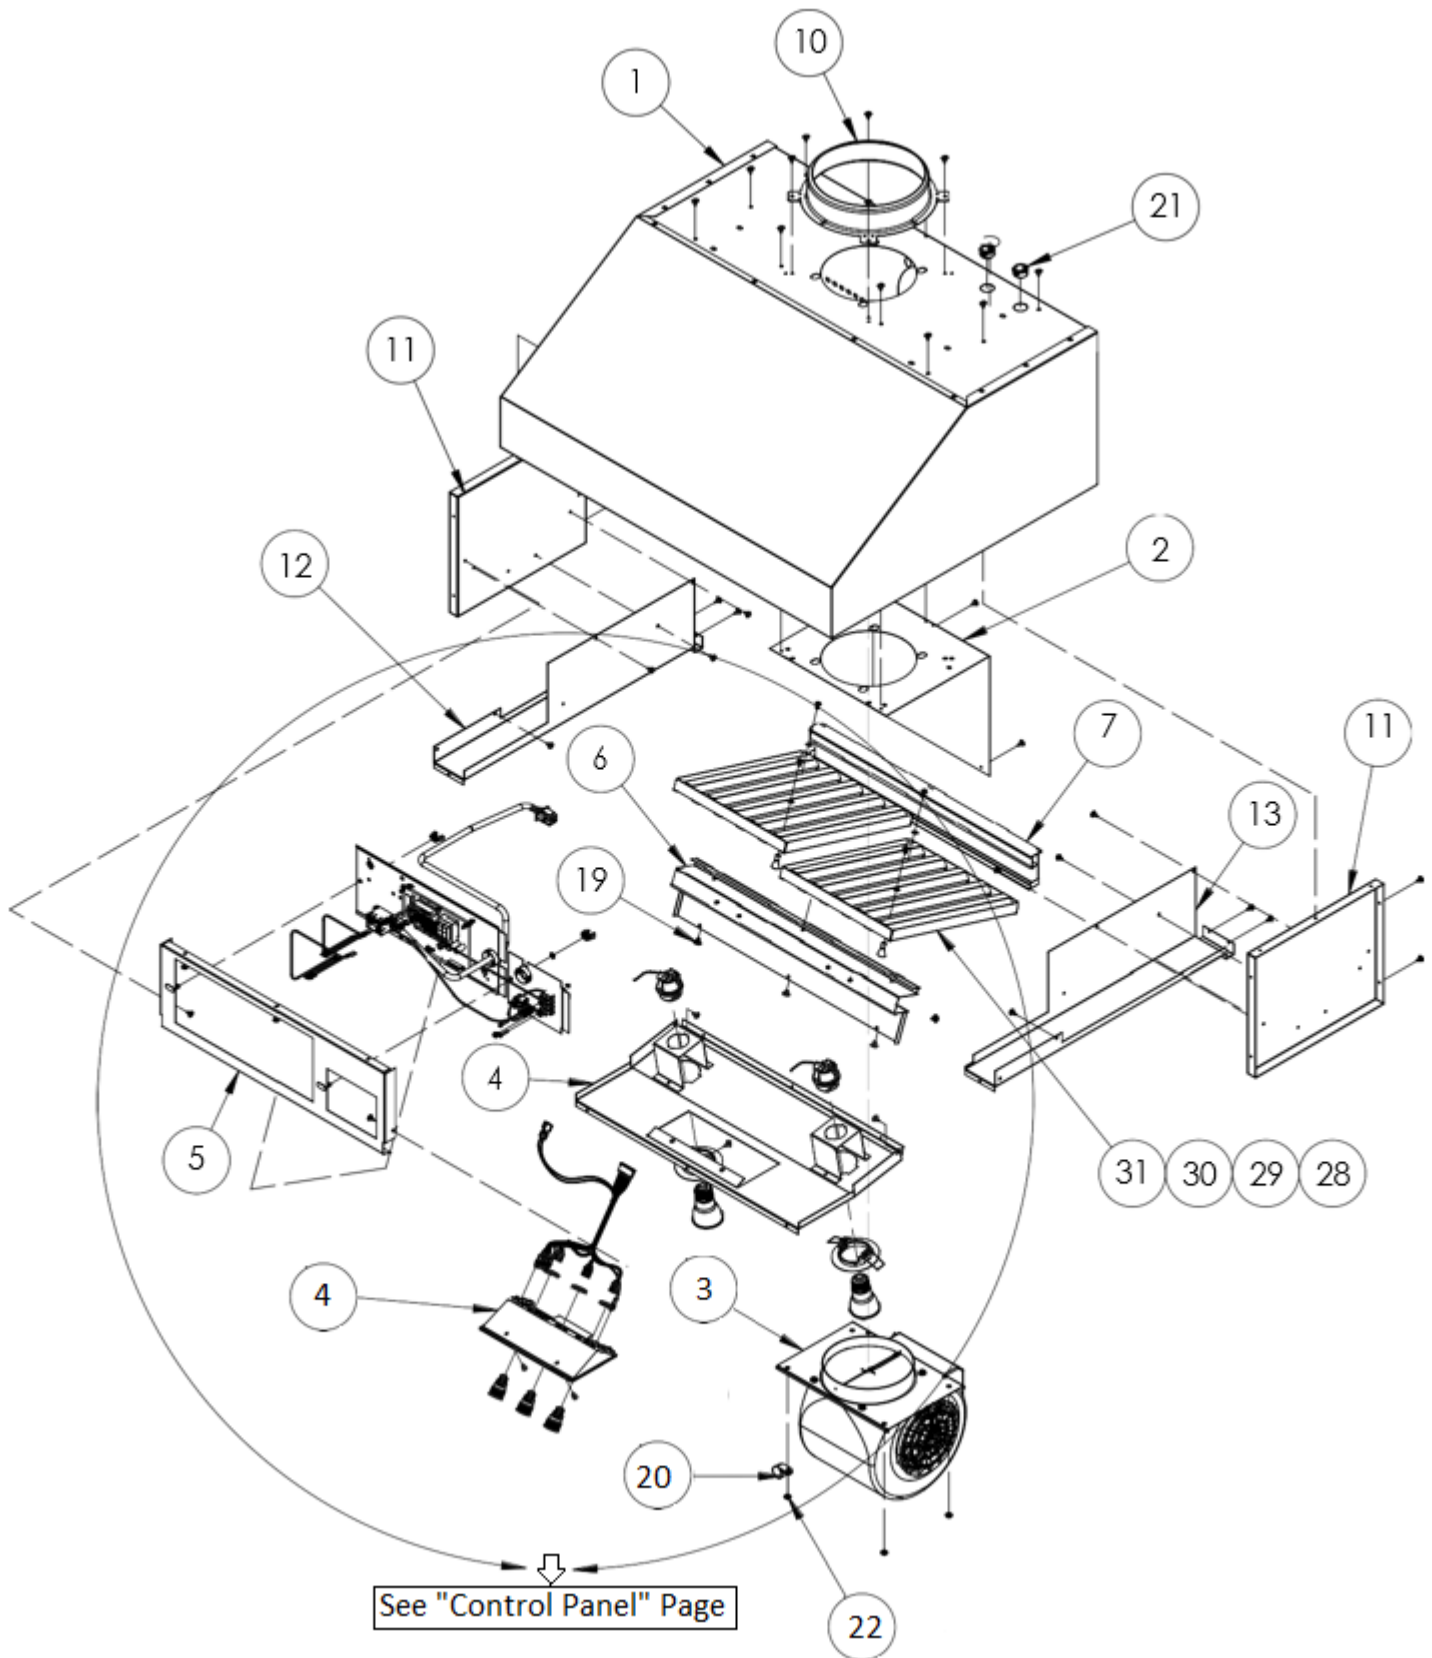

dacor

LET THE SHOW BEGIN

RNHP3012

HOOD ASSY.

CONTROL PANEL

RNHP3012

REF#	PART NUMBER	DESCRIPTION	NOTE
1	Not Serviceable	ASSY, 30X12IN CANOPY	
2	702452	ASSY, CANOPY MTG BRKT	
3	702453	ASSY, BLOWER	
4	702446-01	ASSY, 30IN LINER, RNHP	
5	702469	WELDMENT, 30X12IN INTERIOR PNL	
6	702448	ASSY, 30IN REAR LINER	
7	702449	WELDMENT, 30IN GREASE TRAY	
8	702493	ASSY, TERMINAL BLOCK PLATE	
9	702494-01	ASSY, CONTROLLER	
10	101613	COLLAR, DAMPER	
11	109144	FRAME, SIDE	
12	109141-01	TRIM, 30IN, LH	
13	109141-02	TRIM, 30IN, RH	
14	109071	HARNESS, MAIN WIRE, 1-FAN	
15	109075	HARNESS, 2-LIGHT HOOD WIRE	
16	109075	HARNESS, 2-LIGHT HOOD WIRE	
17	83263	SCREW, PHILL, ROUND WASHER, HD.	
18	83534	SCREW, #8 X .375, ENAMEL PANEL	
19	102373	SCREW, #8-18 X 1/4"	
20	83167	CLAMP, CABLE 3/4"	
21	83056	BUSHING HEYCO SB-875-11	
22	83308	6-32 KEPS NUT	
23	83334	STARWASHER, #8	
24	83035	NUT, WING, #10-24	
25	83001	SCREW, PHIL PAN HD, 8-32	
26	83530	SCREW, PHIL. PAN HD, 4-40 X .625 LG	
27	83531	NUT, HEX, KEPS 4-40	
28	109109	KNOB, BAFFLE	
29	109328	SCREW 8-32 X 5/16" PHIL PAN HD	
30	83340	#10 LOCK WASHER	
31	702495	WELDMENT, BAFFLE	
32	109253	LIGHT, LED	
33	702511	ASSY, CTRL PANEL	P/O 702446-01
34	109085	SWITCH, MOMENTARY, PUSH BUTTON	P/O 702446-01
35	109073	HARNESS, CTRL PANEL, WIRE	P/O 702446-01
36	P/O 701730/109085	JAM NUT	P/O 702446-01
37	107578	SCREW BP, PHIL, FLT HD, TYPE 1	P/O 702446-01
38	101624	LAMP HOLDER	P/O 702446-01
39	109355	TRIM, LAMP, HOODS	P/O 702446-01