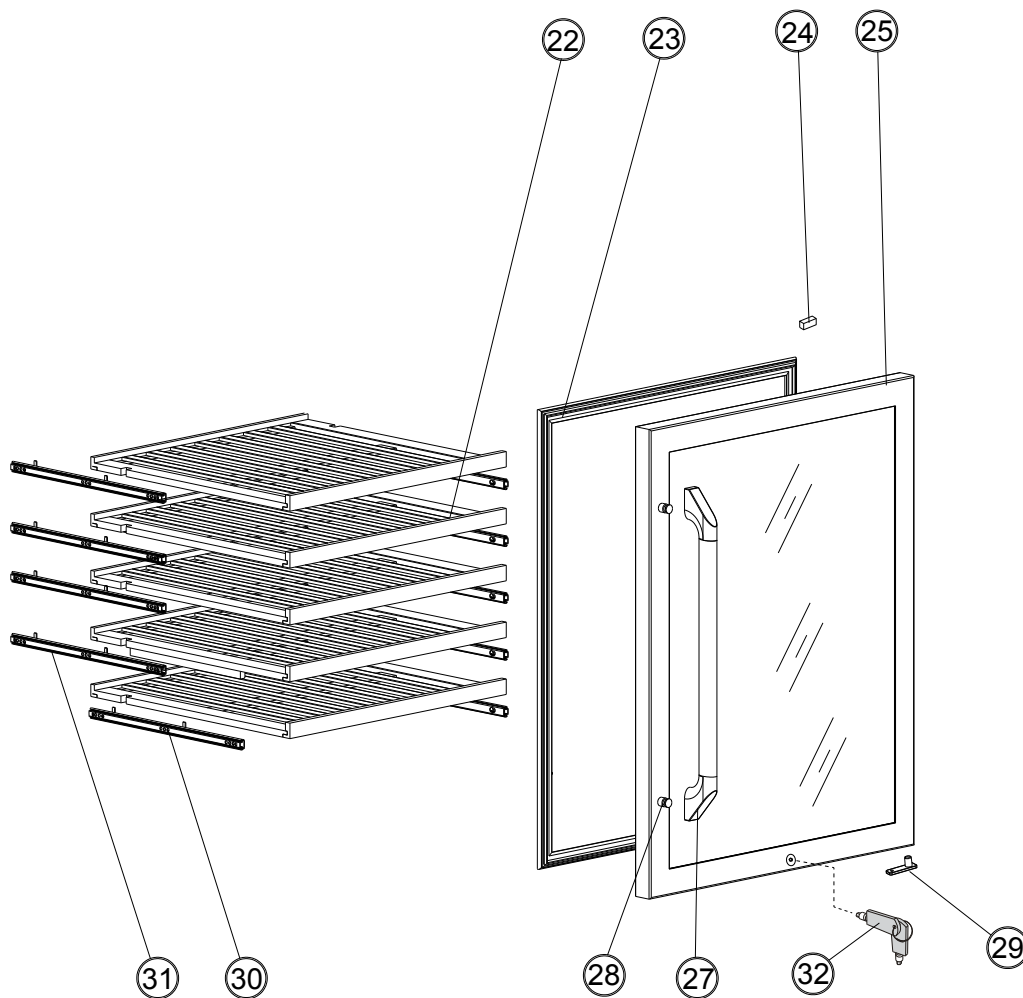

RNF242WCR Door/Racks

Item	Description	Part #
22	Wine Rack, Wood	108204
23	Door Gasket	108175
24	Door Magnet	108205
25	Door, Model RNF242WCR	108201
27	Handle Assembly	AWCEH24
28	Mounting Stud, Handle	702139
29	Door Stop	108159
30	Shelf Slide, 10 inch	108146
31	Shelf Slide, 14 inch	108145
32	Keys, Door (Set of 2)	108888