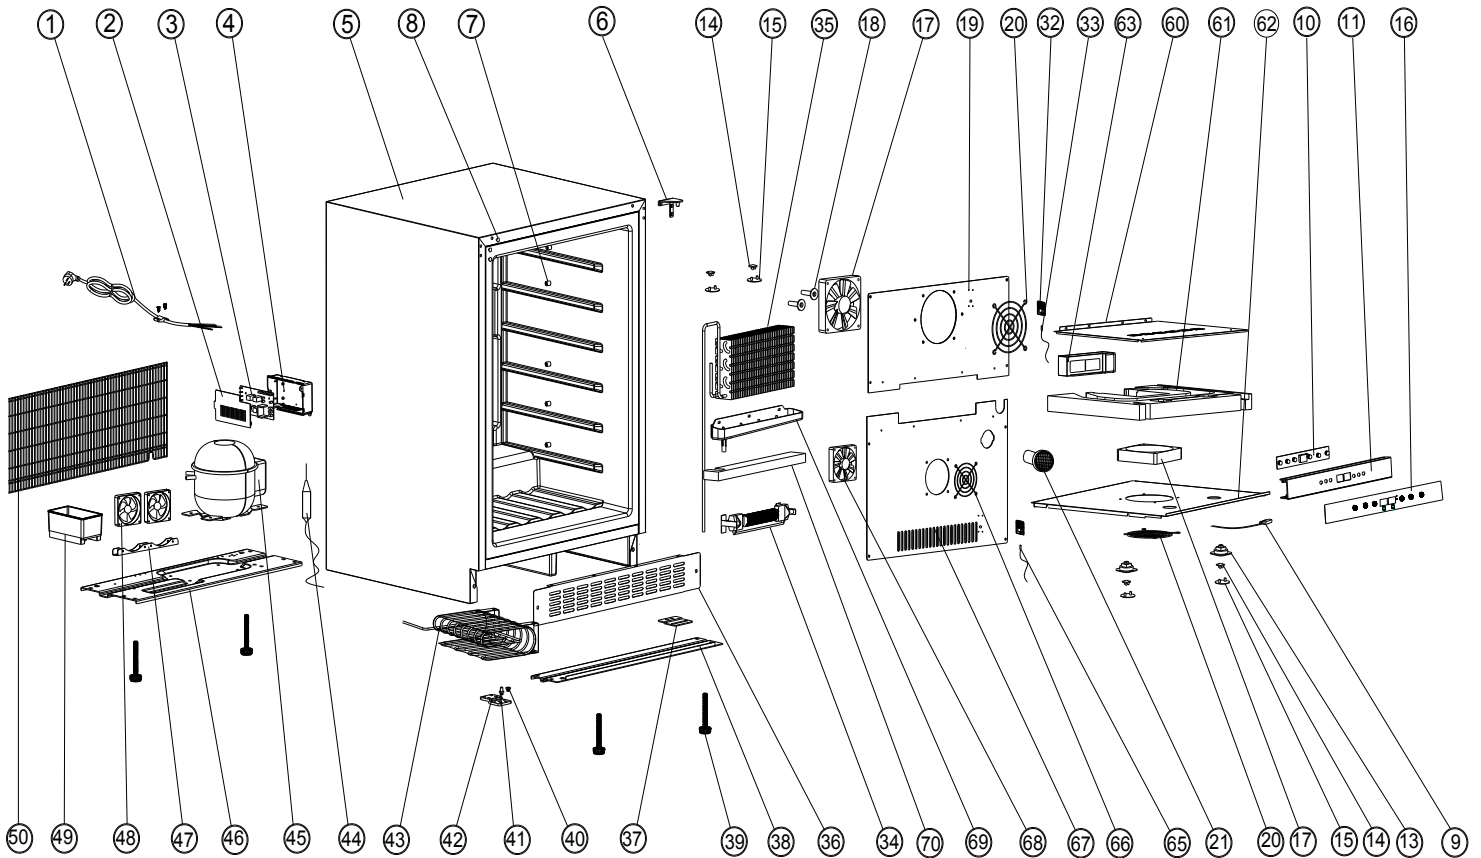

dacor

The Life of the Kitchen.®

A photograph of a Dacor wine cellar unit, model RNF242WCR, is shown in a kitchen setting. The unit is a large, stainless steel appliance with a glass door and a control panel on the left side. It is surrounded by kitchen items like a bowl, a pot, and a basket of bread. The text 'PARTS CATALOG' is overlaid in large, semi-transparent, 3D-style letters across the center of the image.

PARTS CATALOG

Wine Cellar Model RNF242WCR

Page #	Description
1	Chassis Assembly
2	Chassis Parts
3	Door/Racks

Revised 03-24-2015

RNF242WCR Chassis Assembly

RNF242WCR Chassis Parts

Item	Description	Part #
1	Power Cord	108181
2	Electrical Box Cover	108174
3	Power PCB	108191
4	Electrical Box Base	108173
5	Cabinet	Reference
6	Hinge, Top	108153
7	Plastic Post, Shelf	108162
8	Plastic Plug	108170
9	Door Switch	108187
10	Control PCB	108192
11	Control PCB Mounting Bracket	108178
13	Light Base	108165
14	LED Light	108182
15	Light Cover	108165
16	Control Panel Membrane	108198
17	Fan, Internal, Upper and Middle	108184
18	Plastic Support	108171
19	Air Channel Cover, Upper	108177
20	Fan Cover, Upper and Middle	108142
21	Charcoal Filter	108163
32	Thermistor Bracket, Upper and Lower	108167
33	Thermistor, Upper	108186
34	Heater	108180
35	Evaporator Assembly	108194
36	Front Grill	108150
37	Lock Bracket	108144
38	Reinforcement Plate	108149
39	Leg	108166

Item	Description	Part #
40	Door Stop Pin	108157
41	Door Hinge Pin	108158
42	Bottom Hinge Plate	108154
43	Condenser	108196
44	Filter Dryer	108193
45	Compressor	108195
46	Compressor Base	108148
47	Dual Fan Assembly Mounting Base	108147
48	Dual Fan Assembly	108188
49	Water Drip Tray	108168
50	Rear Grill	108161
60	Divider Top Plate	108155
61	Foam, Divider	108200
62	Divider Bottom Plate	108156
63	Air Door	108206
65	Thermistor, Lower	108186
66	Fan Cover, Lower	108143
67	Air Channel Cover, Lower	108179
68	Fan, Internal, Lower	108185
69	Interior Water Drip Tray	108169
70	Isolation foam	108199