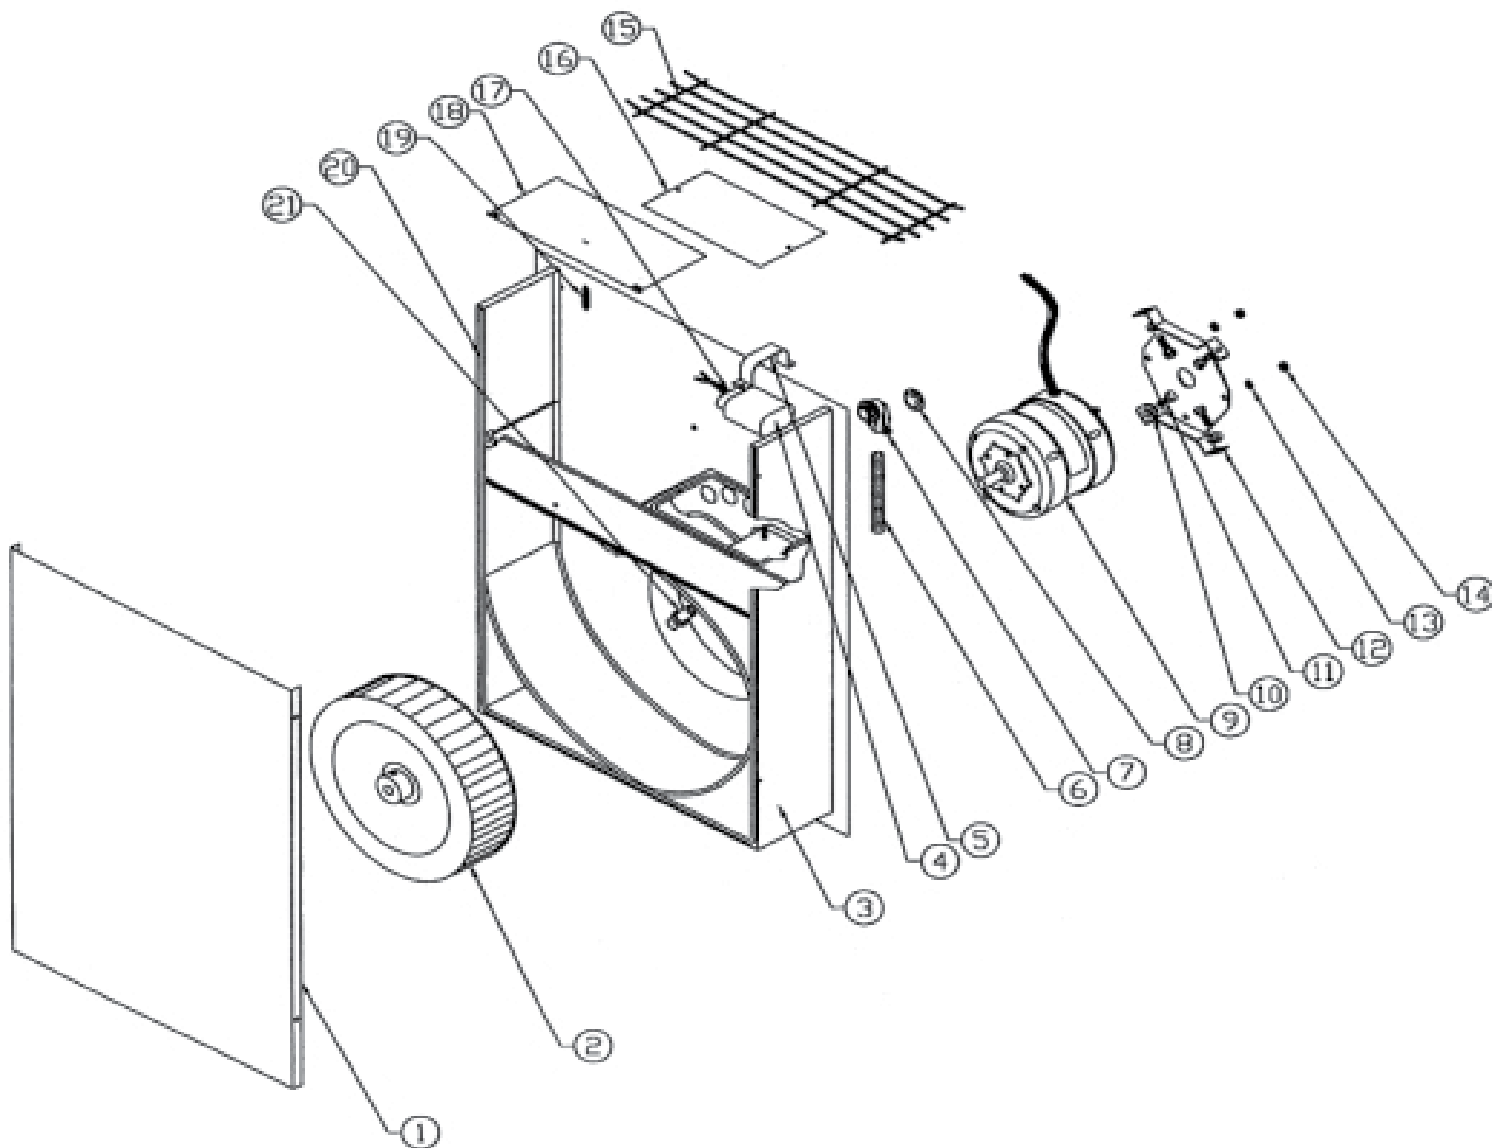

dacor®

The Life of the Kitchen.®

The background of the page is a faded, high-angle photograph of a kitchen. In the center is a white Dacor gas range with a white bowl on the stovetop. To the left, there's a wooden countertop with various kitchen items like a bowl of fruit and a bottle. To the right, a white dishwasher is visible under the counter. The overall scene is bright and clean, typical of a modern kitchen.

PARTS CATALOG

REMP Series Blowers

Page #	Description
2	Model REMP3, Revision C and Earlier
3	Model REMP3, Revision D and Later
4	Model REMP16 (All)

Revised 10-18-2012

REMP3 Blower - Rev C and Earlier

Item	Part #	Description
1	26175	Housing Cover
2	82462	Blower Wheel
3	27195	Housing Weldment
4	82463	Capacitor
5	83186	Capacitor Strap
6	26535	Conduit, 3/8" Flex
7	82198	Connector, 90 Degree
8	83134	Plug, 7/8 Knockout
9	82299	Motor
10	83203	Washer