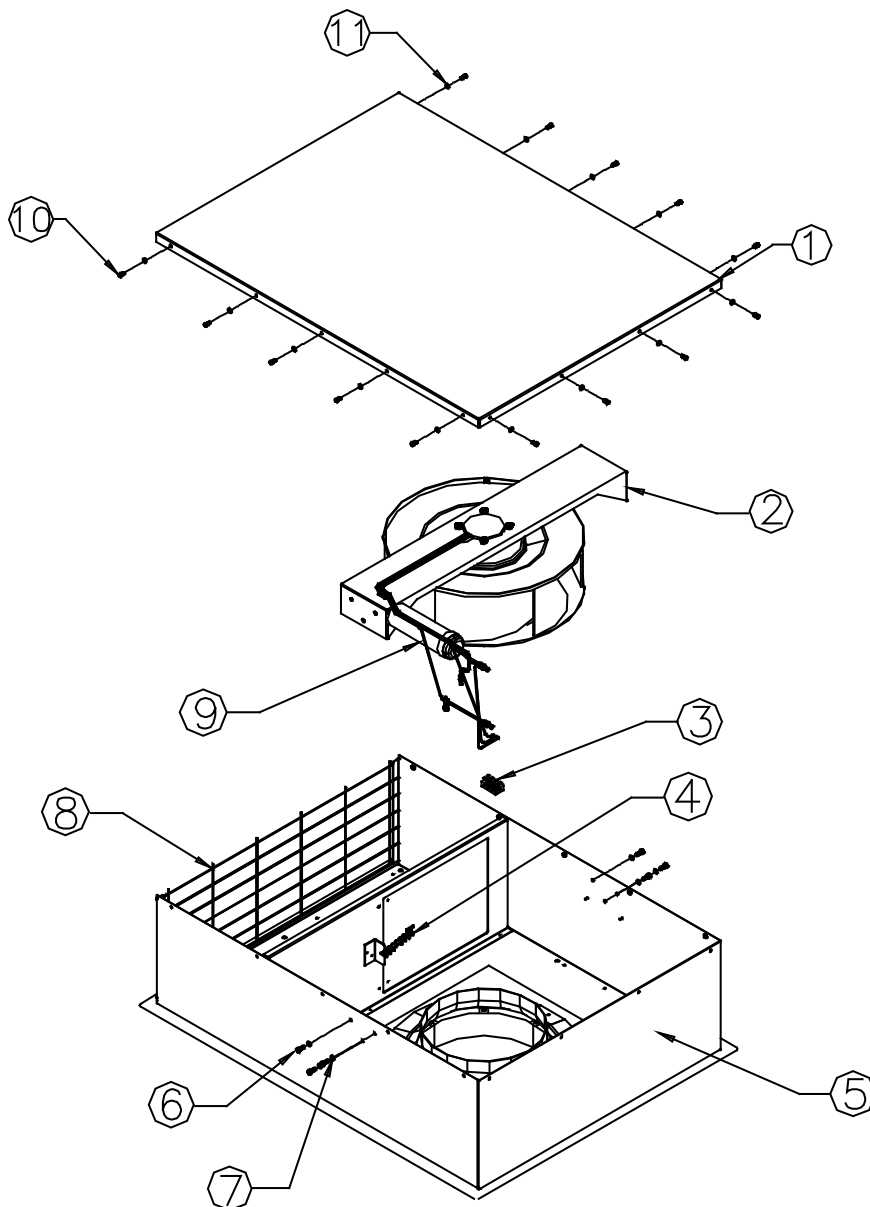

REMP16 Blower - All

Item	Part #	Description
1	76109	Main Cover
2	76106	Fan Assembly
3	83431	Terminal Block
4	66898	Extension Spring
5	76108	Housing Assembly
6	76103	Pan Head Screw
7	76102	Star Washer
8	76107	Grille
9	NA	Capacitor 20 uF
10	76104	Pan Head Screws
11	76111	Flat Washer