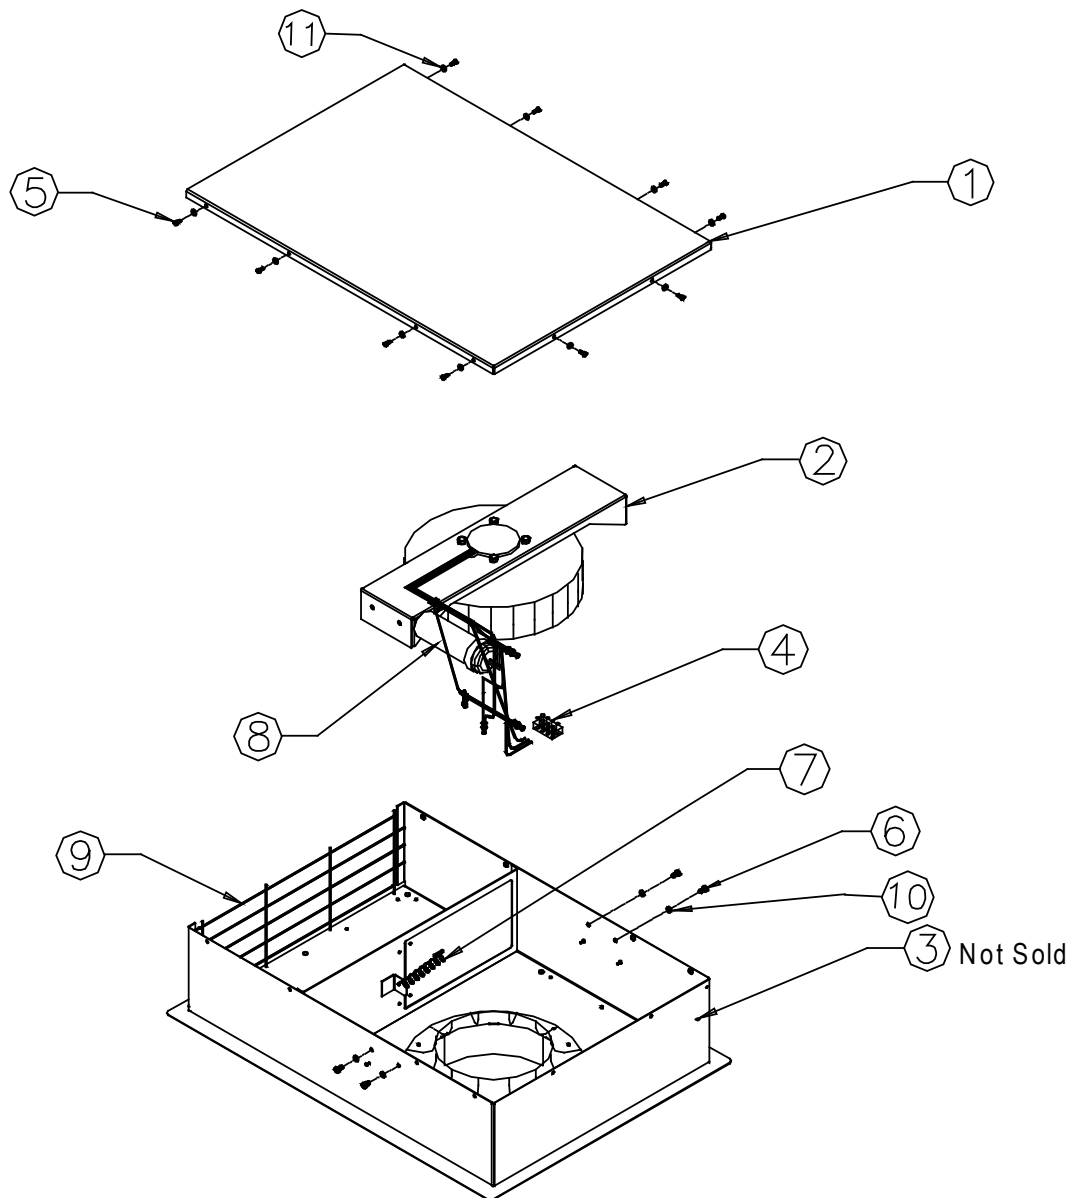

dacor®

The Life of the Kitchen.®

The background of the page is a faded, high-angle photograph of a kitchen. In the center is a white Dacor gas range with a white bowl on the stovetop. To the left, there's a wooden countertop with various kitchen items like a bowl of fruit and a bottle. To the right, a white dishwasher is visible under the counter. The overall scene is bright and clean, typical of a modern kitchen.

PARTS CATALOG

REMP Series Blowers

Page #	Description
2	Model REMP3, Revision C and Earlier
3	Model REMP3, Revision D and Later
4	Model REMP16 (All)

Revised 10-18-2012

REMP3 Blower - Rev C and Earlier

Item	Part #	Description
1	26175	Housing Cover
2	82462	Blower Wheel
3	27195	Housing Weldment
4	82463	Capacitor
5	83186	Capacitor Strap
6	26535	Conduit, 3/8" Flex
7	82198	Connector, 90 Degree
8	83134	Plug, 7/8 Knockout
9	82299	Motor
10	83203	Washer

Item	Part #	Description
11	83200	Bolt 1/4 x20
12	26174	Motor Mounting Bracket
13	83008	Washer
14	83036	Nut #10-32
15	82460	Protective Rack
16	26173	J Box Cover
17	83185	Capacitor Boot
18	27169	Damper Weldment
19	83201	Spring, Damper
20	83064	Tape, Foam
21	83238	Bushing Motor Mount

REMP3 Blower - Rev D and Later

Item	Part #	Description
1	66313	Main Cover
2	66316	Fan Assembly
2A	66315	Housing Assembly
4	83431	Terminal Block
5	76104	Pan Head Screw
6	76103	Pan Head Screw
7	66314	Extension Spring
8	66317	Capacitor 20 uF
9	66358	Grille
10	76102	Star Washer
11	76111	Flat Washer