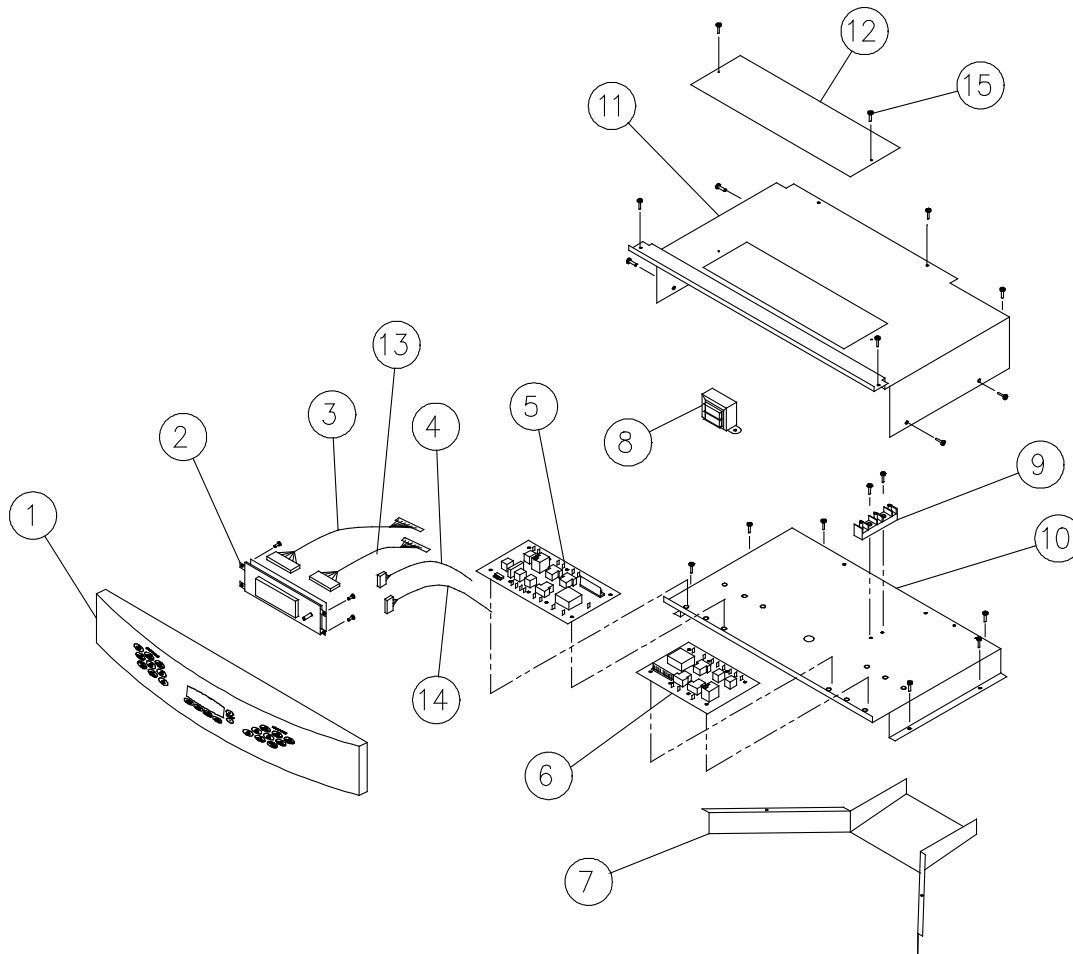

dacor®

The Life of the Kitchen.®

PARTS CATALOG

PCD2xx, PCS2xx Double Wall Ovens

Page	Description
2	Bezel Assembly
3	Door Assembly
4	Case Assembly
5	Convection Cell Assembly
6	Convection Oven Components
7	Non-Convection Cell Assembly
8	Non-Convection Oven Components

Revised 04-09-2015

PCD/PCS2xx Double Oven Bezel Assembly

Item	PCD227	PCD230	PCS227	PCS230	Description
1	13379B/R/S	13382B/R/S	13378B/R/S	13381B/R/S	Bezel Assembly, Black (B), Arctic (R) or Stainless (S)
2	62965	62965	62965	62965	ERC
3	82445	82445	82445	82445	Harness, ERC to Relay
4	82448	82448	82448	82448	Harness, Sensor Upper
5	62439	62439	62439	62439	Relay Board - Upper
6	82994	82994	82985	82985	Relay Board - Lower
7	27455	27455	27455	27455	Transition Duct
8	62808	62808	62808	62808	Transformer
9	82151	82151	82151	82151	Terminal Block
10	27589	27590	27589	27590	Sub Chassis
11	36311	36312	36311	36312	Top Cover
12	36318	36318	36318	36318	Service Panel
13	82446	82446	82446	82446	Harness, ERC to Relay
14	82449	82449	82449	82449	Harness, Sensor - Lower
15	83031	83031	83031	83031	Screw
-	62709	62709	62708	62708	Wiring Harness with Terminal Block (not shown)

PCD/PCS2xx Double Oven Door Assembly

Item	27 Inch	30 Inch	Description
1	66276	66277	Door Skin, Stainless
	66096	66099	Door Glass Assy, Black
	66097	66100	Door Glass Assy, Arctic
2	62652S	62653S	Door Handle, Stainless
	62652B/R	62653B/R	Door Handle, Black/Arctic
3	27606B	27607B	Door Glass Mtg. Frame, Stain.
	27587B/R	27598B/R	Door Glass Mtg. Fr, Black/Arct.
4	NA	36354 ¹	Heat Shield Door, Stainless
	NA	36622B ²	Heat Shield Door, Stainless
	26575 ¹	26574B ¹	Heat Shield Door, Black/Arctic
	36619B ²	36620B ²	Heat Shield Door, Black/Arctic
5	82508	82508	Door Hinge, Stainless
	82883	82883	Door Hinge, Black/Arctic
6	26577 ¹	26577 ¹	Door Side Shield Left
	36617 ²	36617 ²	Door Side Shield Left
7	26576 ¹	26576 ¹	Door Side Shield Right
	36618 ²	36618 ²	Door Side Shield Right