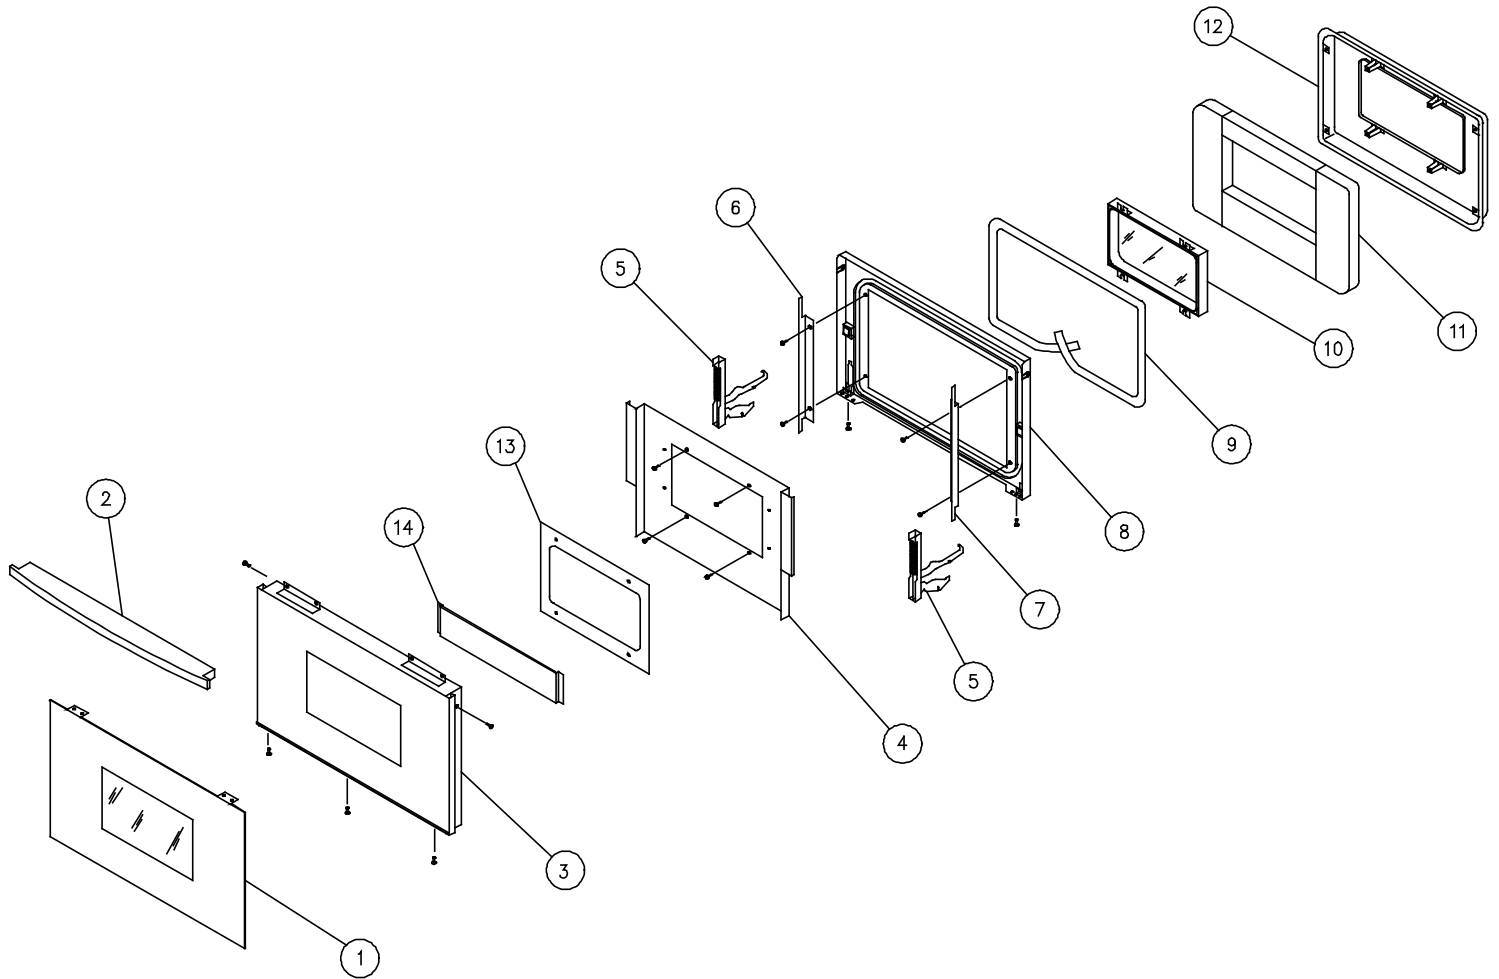

PCD/PCS2xx Double Oven Door Assembly

Item	27 Inch	30 Inch	Description
1	66276	66277	Door Skin, Stainless
	66096	66099	Door Glass Assy, Black
	66097	66100	Door Glass Assy, Arctic
2	62652S	62653S	Door Handle, Stainless
	62652B/R	62653B/R	Door Handle, Black/Arctic
3	27606B	27607B	Door Glass Mtg. Frame, Stain.
	27587B/R	27598B/R	Door Glass Mtg. Fr, Black/Arct.
4	NA	36354¹	Heat Shield Door, Stainless
	NA	36622B²	Heat Shield Door, Stainless
	26575¹	26574B¹	Heat Shield Door, Black/Arctic
	36619B²	36620B²	Heat Shield Door, Black/Arctic
5	82508	82508	Door Hinge, Stainless
	82883	82883	Door Hinge, Black/Arctic
6	26577¹	26577¹	Door Side Shield Left
	36617²	36617²	Door Side Shield Left
7	26576¹	26576¹	Door Side Shield Right
	36618²	36618²	Door Side Shield Right

Item	27 Inch	30 Inch	Description
8	86744	86746¹	Door Outer Liner
	86744	27460BP²	Door Outer Liner
9	72026¹	72027¹	Door Gasket
	72016²	72020²	Door Gasket
10	12470¹	12470¹	Window Pack
	72148²	72148²	Window Pack
11	80173¹	80172¹	Insulation
	80212²	80213²	Insulation
12	27423BP¹	27459BP¹	Inner Door Liner
	27727BP²	27728BP²	Inner Door Liner
13	36377BP	36377BP	Window Mask
14	36353	36354	Inner Heat Shield, Stainless
	36353B/R	36354B/R	Inner Heat Shield, Black/Arctic
-	83618²	83618²	Door Bumper
-	66621³	66623³	Inner Door Assy, Stainless
-	66620³	66622³	Inner Door Assy, Black/Arctic
-	66584B/R⁴	66549B/R⁴	Outer Frame with Glass Assembly, Black/Arctic

¹Single wall ovens before serial revision VC1322615.

²Single wall ovens after serial revision VC1322615.

³Includes items 4, 5, 6, 7, 8, 9, 10, 11, 12, and 13.

⁴Includes items 1, 3, door bumpers and right/left trim pieces.