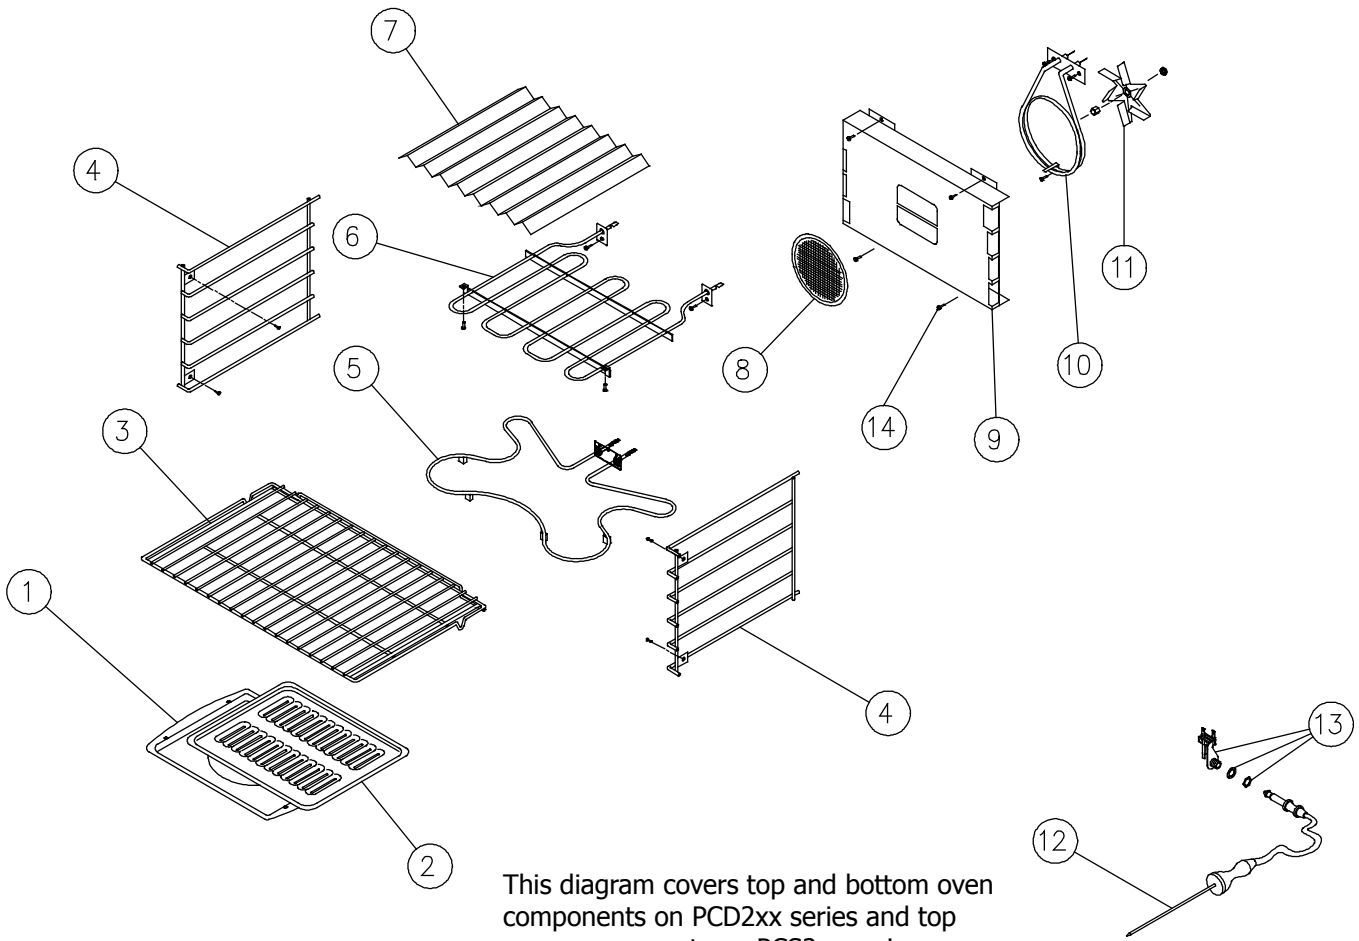

PCD/PCS2xx Convection Oven Components

Item	27 Inch	30 Inch	Description
1	82107	82107	BROIL PAN
2	82106	82106	BROIL COVER
3	62137	62139	OVEN RACK
	72767	72915	GLIDERACK OVEN RACK
4	82650	82650	SUPPORT, RACK
5	62636	62637	BAKE ELEMENT
6	62723	62723	BROIL ELEMENT
7	36509	36509	BROIL REFLECTOR

Item	27 Inch	30 Inch	Description
8	82891	82891	FILTER CONVECTION
9	26486BP	26486BP	CONVECTION BAFFLE
10	82377	82377	CONVECTION ELEMENT
11	82651	82651	CONV FAN BLADE
12	62713	62713	MEAT PROBE
13	62714	62714	PROBE SOCKET
14	83534	83534	CELL SCREW