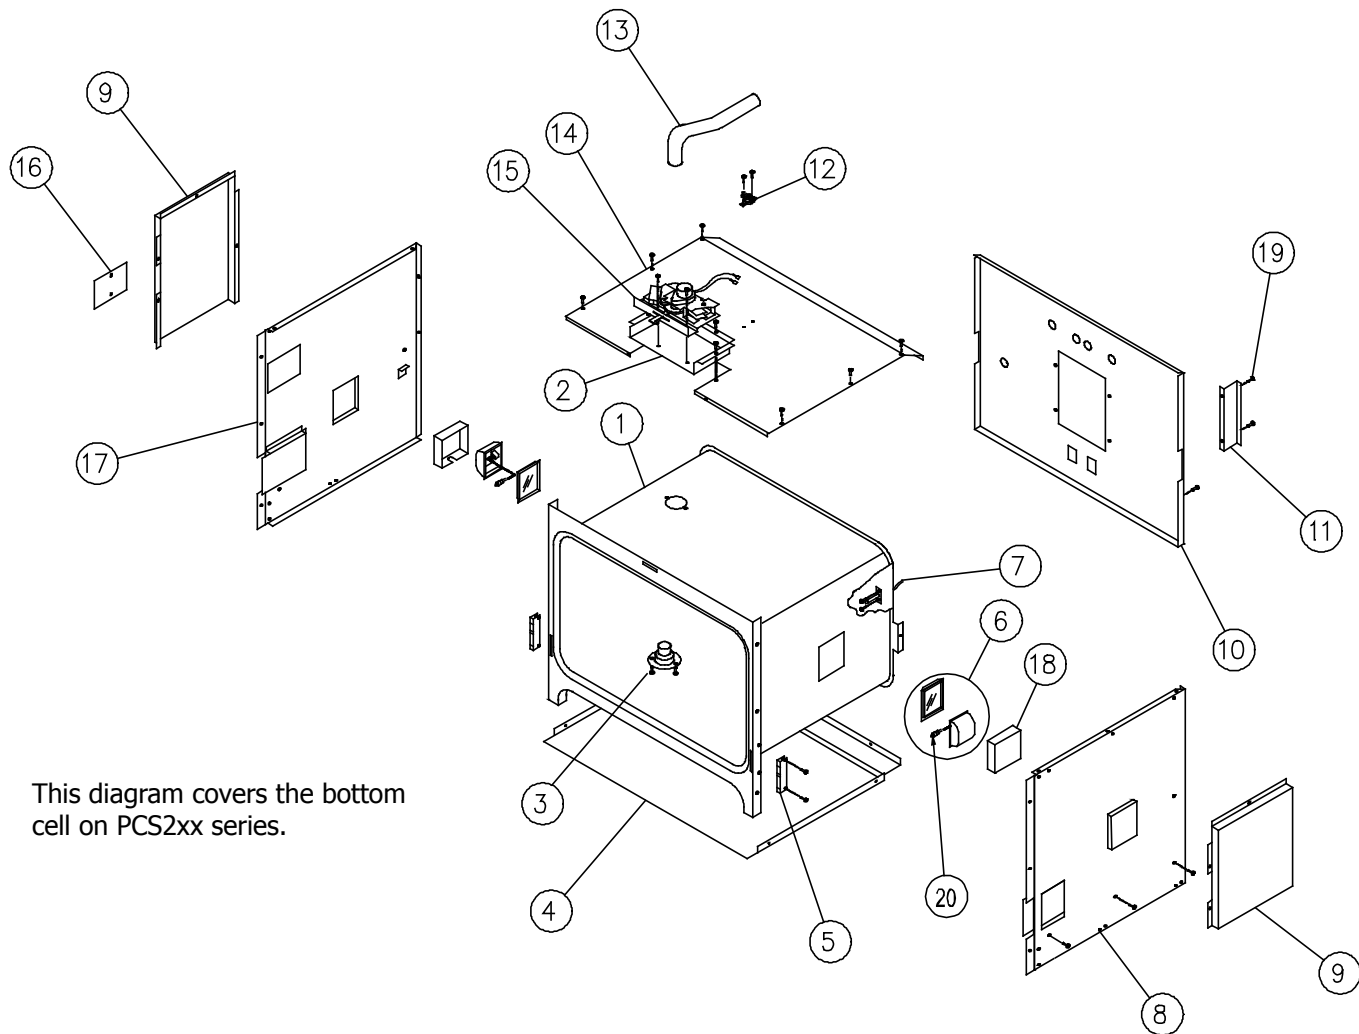

PCS2xx Non-Convection Cell Assembly

This diagram covers the bottom cell on PCS2xx series.

Item	PCS227	PCS230	Description
1	NA	NA	CELL (not replaceable)
2	26598	26598	LATCH PLATE
3	82826	82826	SMOKE ELIMINATOR
4	26597	26633	CASE BOTTOM
5	82851	82851	ROLLER HINGE
6	62175	62175	HALOGEN LIGHT ASSY¹
7	62593	62593	SENSOR
8	27600	27600	CASE SIDE RIGHT
9	36309	36309	SIDE HEAT SHIELD
10	36281	36282	CASE BACK

Item	PCS227	PCS230	Description
11	26606	26606	STIFFENER BRKT
12	62775	62775	THERMAL SWITCH
13	82695	36282	EXHAUST TUBE
14	26581	26629	CASE TOP
15	86166	86166	DOOR LATCH
16	36279	36279	PROBE COVER
17	27599	27599	CASE SIDE, LEFT
18	36105	36105	HEAT SHIELD
19	83011	83011	SCREW
20	86573	86573	LIGHT BULB (only)

¹Includes light bulb. For bulb alone, order item 20.