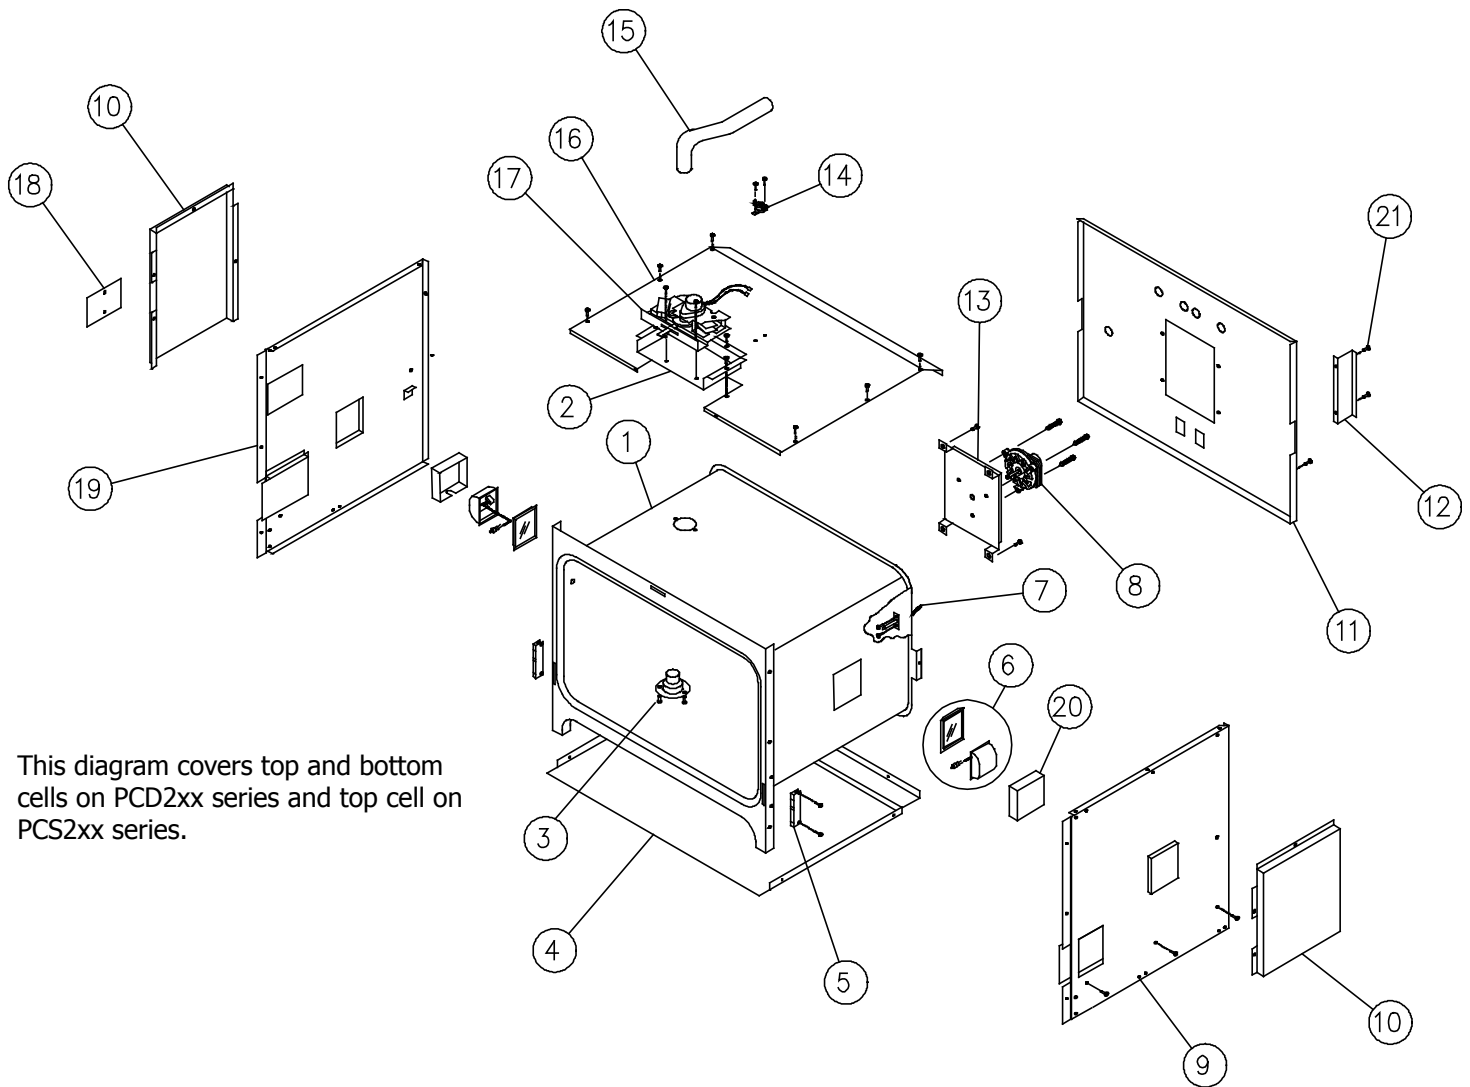

PCD/PCS2xx Convection Cell Assembly

This diagram covers top and bottom cells on PCD2xx series and top cell on PCS2xx series.

Item	27 Inch	30 Inch	Description
1	NA	NA	CELL (not replaceable)
2	26598	26598	LATCH PLATE
3	82826	82826	SMOKE ELIMINATOR
4	26597	26633	CASE BOTTOM
5	82851	82851	ROLLER HINGE
6	62175¹	62175¹	HALOGEN LIGHT ASSY¹
7	62593	62593	SENSOR
8	82647	82647	CONVECTION MOTOR
9	27600	27600	CASE SIDE RIGHT
10	36309	36309	SIDE HEAT SHIELD

Item	27 Inch	30 Inch	Description
11	36281	36282	CASE BACK
12	26606	26606	STIFFENER BRKT
13	36280	36280	MTR MTG PLATE
14	62775	62775	THERMAL SWITCH
15	82695	82695	EXHAUST TUBE
16	26581	26581	CASE TOP
17	86166	86166	DOOR LATCH
18	36279	36279	MEAT PROBE COVER
19	27599	27599	CASE SIDE LEFT
20	36105	36105	HEAT SHIELD
21	83011	83011	SCREW

¹Order part number 86573 for light bulb alone.