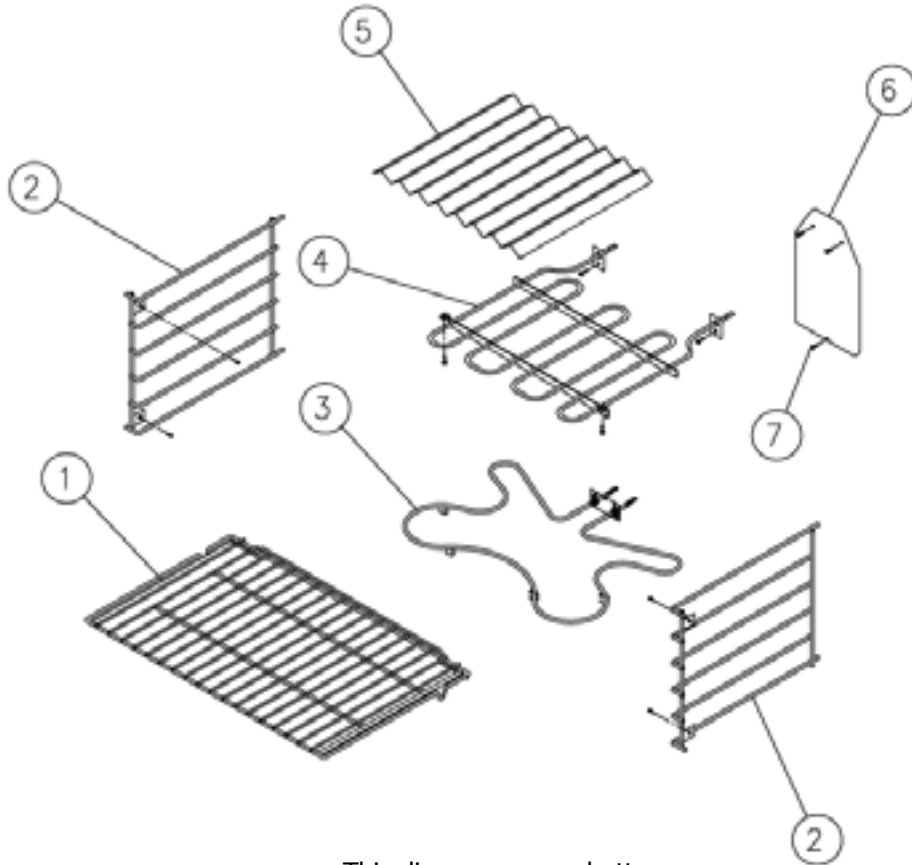

PCS2xx Non-Convection Oven Components

This diagram covers bottom oven components on PCS2xx series.

Item	PCS227	PCS230	Description
1	62138	62139	NON-CONVECTION OVEN RACK
	72767	72915	GLIDERACK OVEN RACK
2	82650	82650	SUPPORT, RACK
3	62636	62637	BAKE ELEMENT
4	62723	62723	BROIL ELEMENT
5	36509	36509	BROIL REFLECTOR
6	26545BP	26545BP	COVER PLATE
7	83534	83534	CELL SCREW