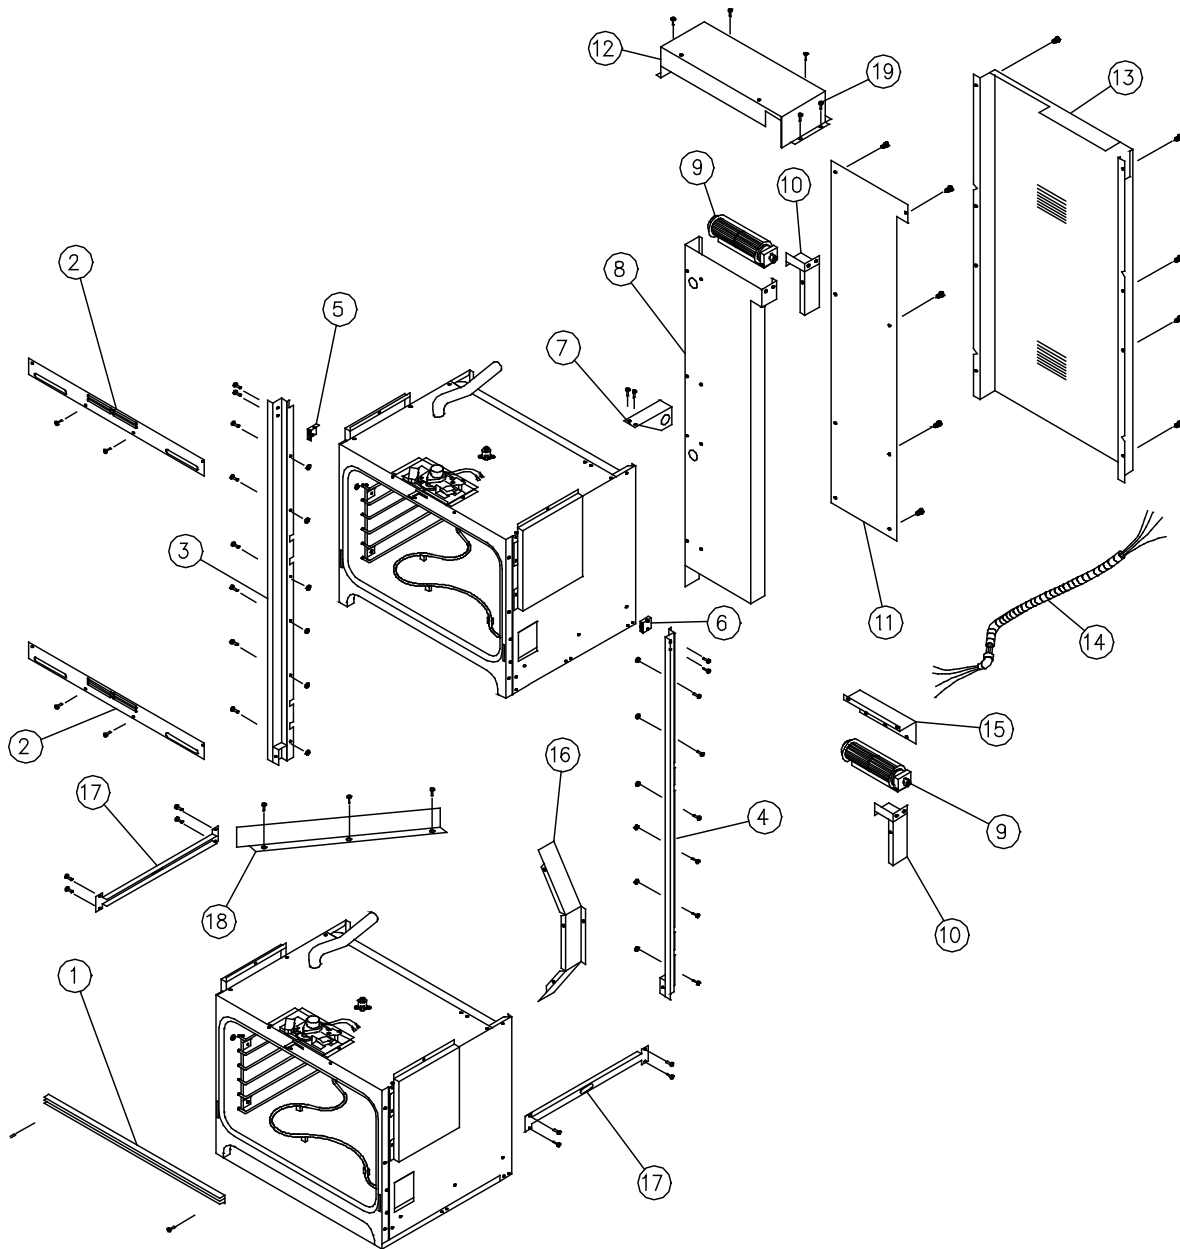

PCD/PCS2xx Double Oven Case Assembly

Item	27 Inch	30 Inch	Description
1	82990x¹	82229x¹	EXHAUST GRILL
2	26609B²	26638B²	CELL INTAKE VENT
	36830B³	36829B³	CELL INTAKE VENT
3	27667x¹	27667x¹	TRIM POST, LEFT
4	27666x¹	27666x¹	TRIM POST, RIGHT
5	86676	86676	BEZEL MOUNTING BRACKET, LEFT
6	86675	86675	BEZEL MOUNTING BRACKET, RIGHT
7	26584	26584	CONDUIT BRACKET
8	27456	26657	EXHAUST DUCT

Item	27 Inch	30 Inch	Description
9	82986	82986	COOLING FAN
10	27457	27457	EXHAUST DIVIDER
11	26612	26659	EXHAUST DUCT COVER
12	26600	26635	TOP COVER REAR
13	27472	27477	BACK COVER
14	26430	26430	CONDUIT
15	27475	27475	MOUNTING BRACKET
16	26608	26608	LOWER BAFFLE
17	36319	36319	SUPPORT BRACKET
18	26599	26599	LOWER AIR BAFFLE
19	83011	83011	SCREW

¹Specify color B = Black, R = Arctic, S = Stainless

²Double wall ovens before Rev F.

³Double wall ovens Rev F and later.