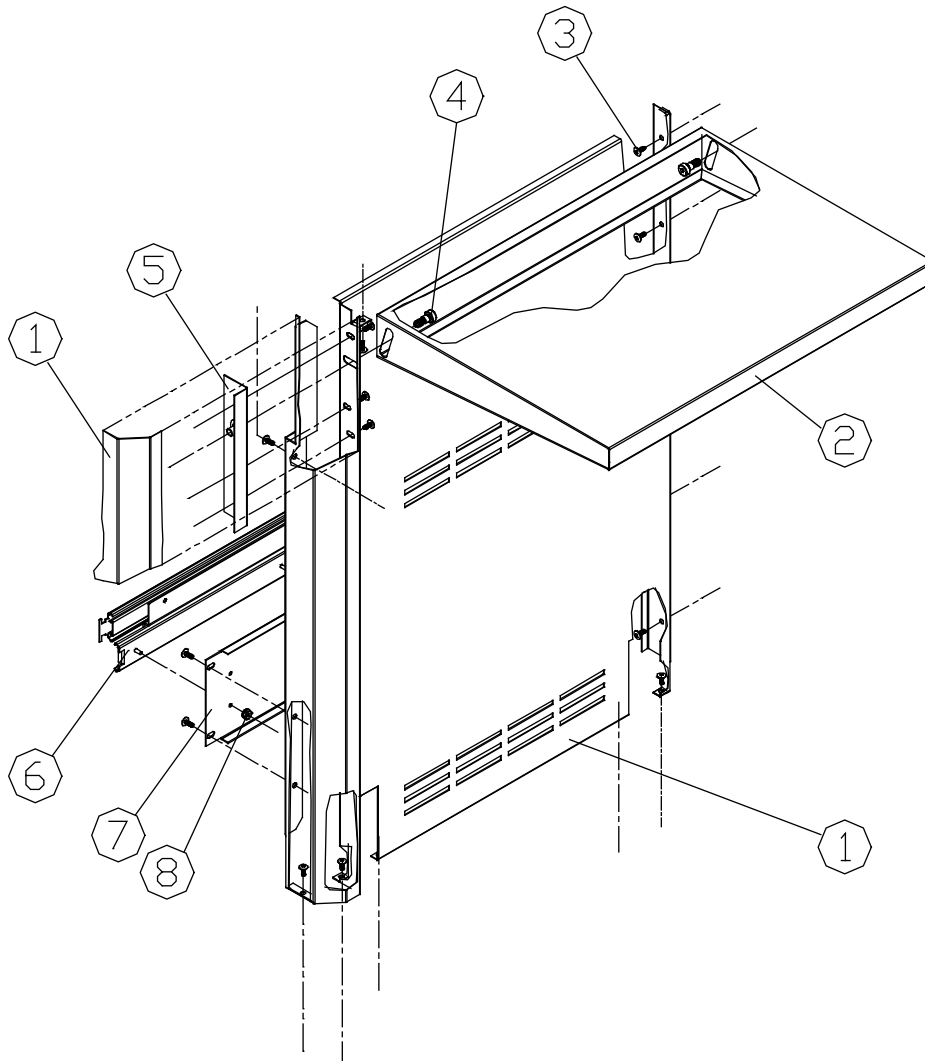

The Life of the Kitchen.®

PARTS CATALOG

OGCW52 Grill Cart

Page	Description
2	Right Panel
3	Warming Drawer Assy
4	Tank Drawer
5	Electrical Box
6	Bottom Panel
7	Bottom Drawer
8	Left Panel
9	Drawer Divider

Revised 06-14-2013

OGCW52 Grill Cart Right Panel

Item	Part #	Description
1	36370	Side Panel, RH
2	27871	Side Shelf
3	83684	Truss Screw, 10-24 X 1/2
4	83676	Shoulder Bolt, 3/8 X 3/8
5	27883	Assy Side Shelf Bracket RH
6	72207	Slide Rail Set
7	46086	Drawer Channel, Slide Mount
8	83192	Keps nut, #8-32

Item	Part #	Description
11	36744	Chassis Top
12	82267	Knob
13	62786B	Bezel
14	13169	Timer Assy
15	62659	Override Switch
16	72212	Temp Control
17	82562	Power Cord
18	83267	Clip Sensor Bulb
19	62976	Gasket
20	72325	Heating Element
21	82353	Hi Temperature Limit