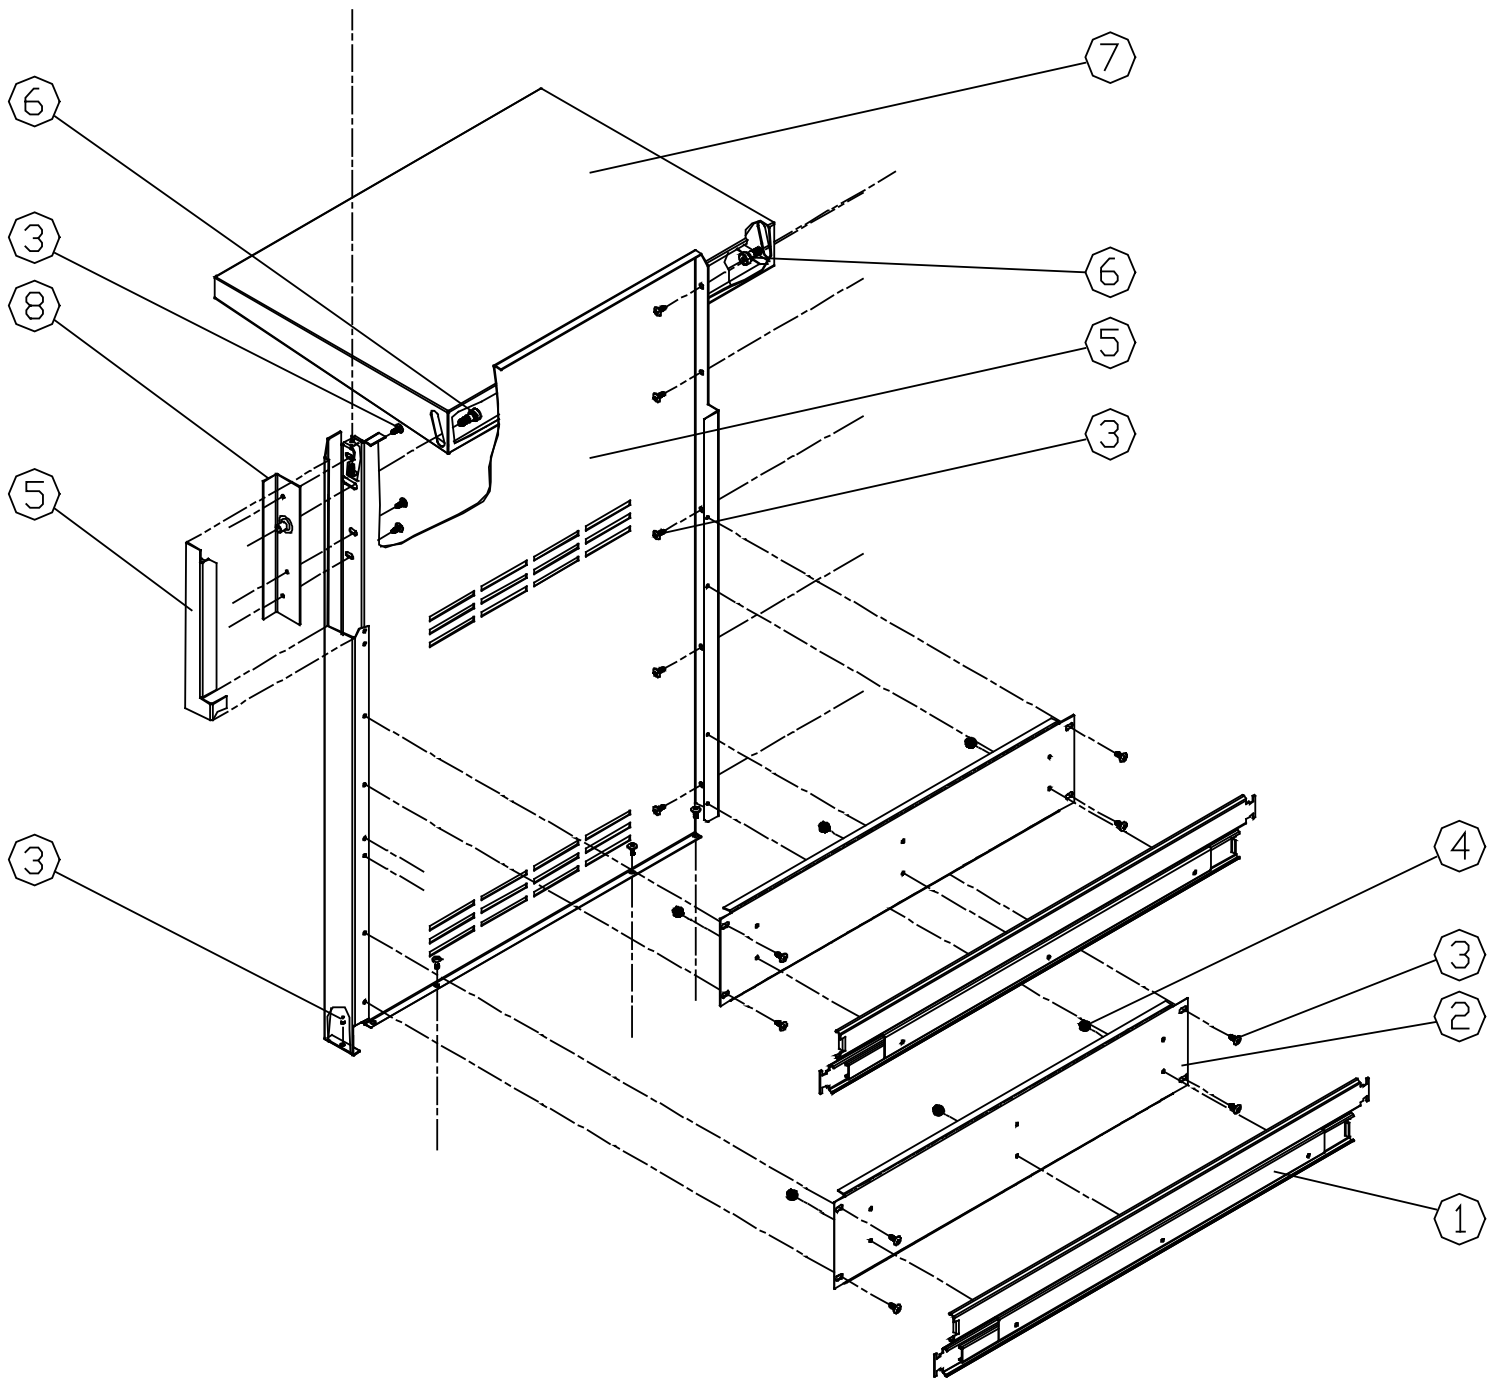

OGCW52 Grill Cart Left Panel

Item	Part #	Description
1	72207	Slide Rail Set
2	46086	Slide Mount Drawer Channel
3	83684	Screw, 10-24 X 4/2 Truss
4	83192	Keps Nut, #8-32

Item	Part #	Description
5	36413	Side Panel
6	83676	3/8 x 3/8 SS Shoulder Bolt
7	27871	Cart Side Shelf
8	27882	Left Side Shelf Break Assy