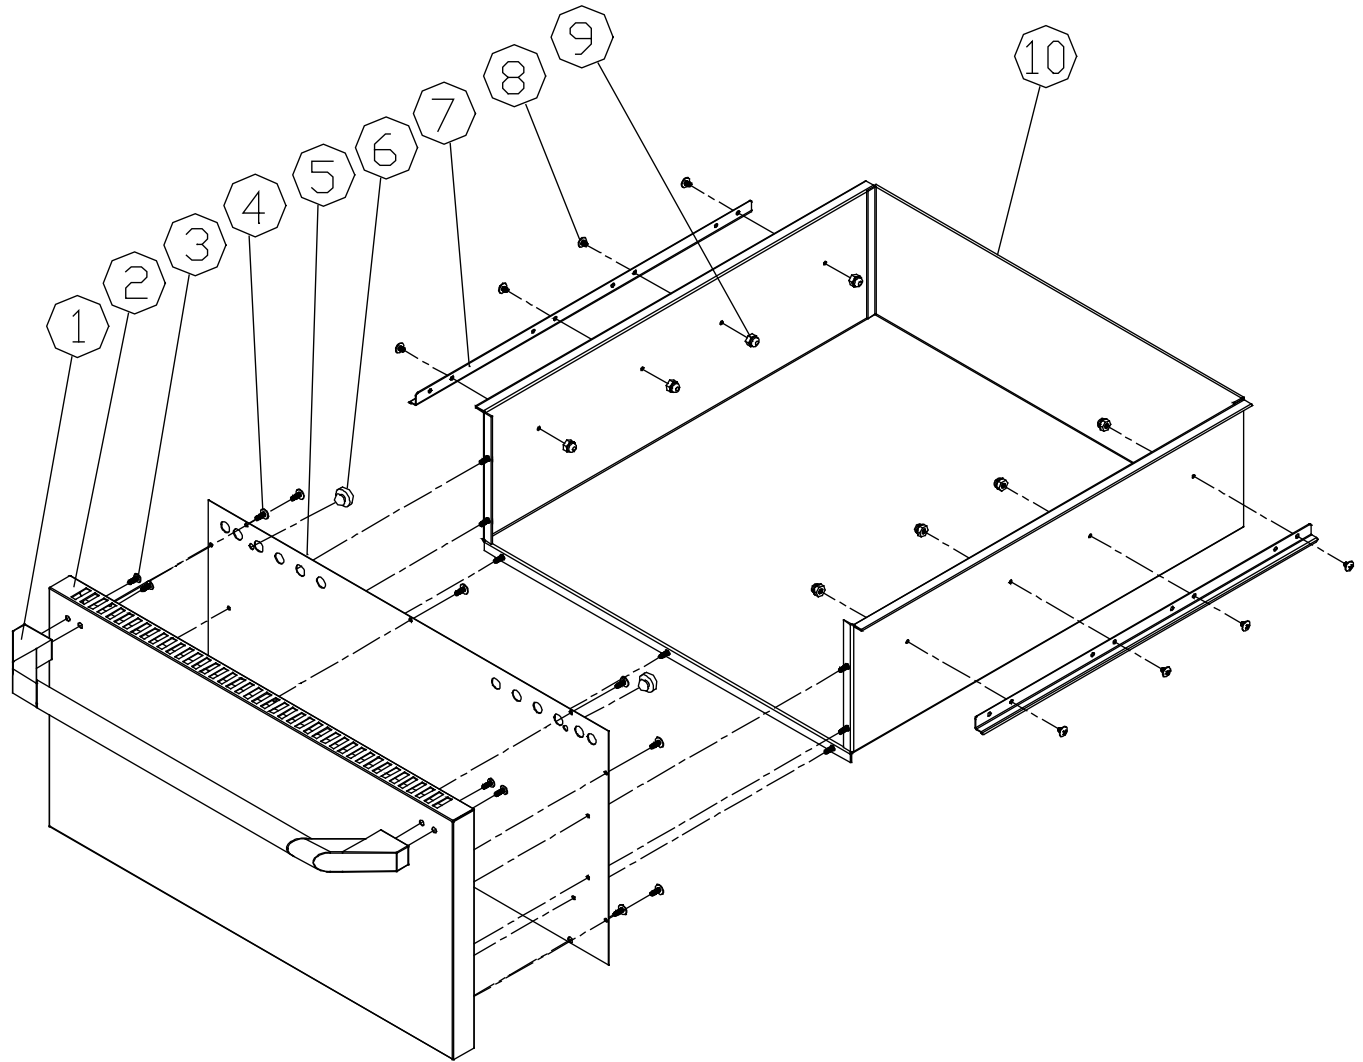

OGCW52 Grill Cart Bottom Drawer

Item	Part #	Description
1	13544	Handle Assy
2	27903	Cart Drawer Front
3	83480	Flat Head Screw
4	83684	Truss Screw, 10-24 x 1/2"
5	36434	Drawer Liner
6	72165	Hi Temp Rubber Bumper
7	72207	Slide Rail Set
8	83689	Screw
9	83681	Acorn Nut
10	46082	Drawer Box