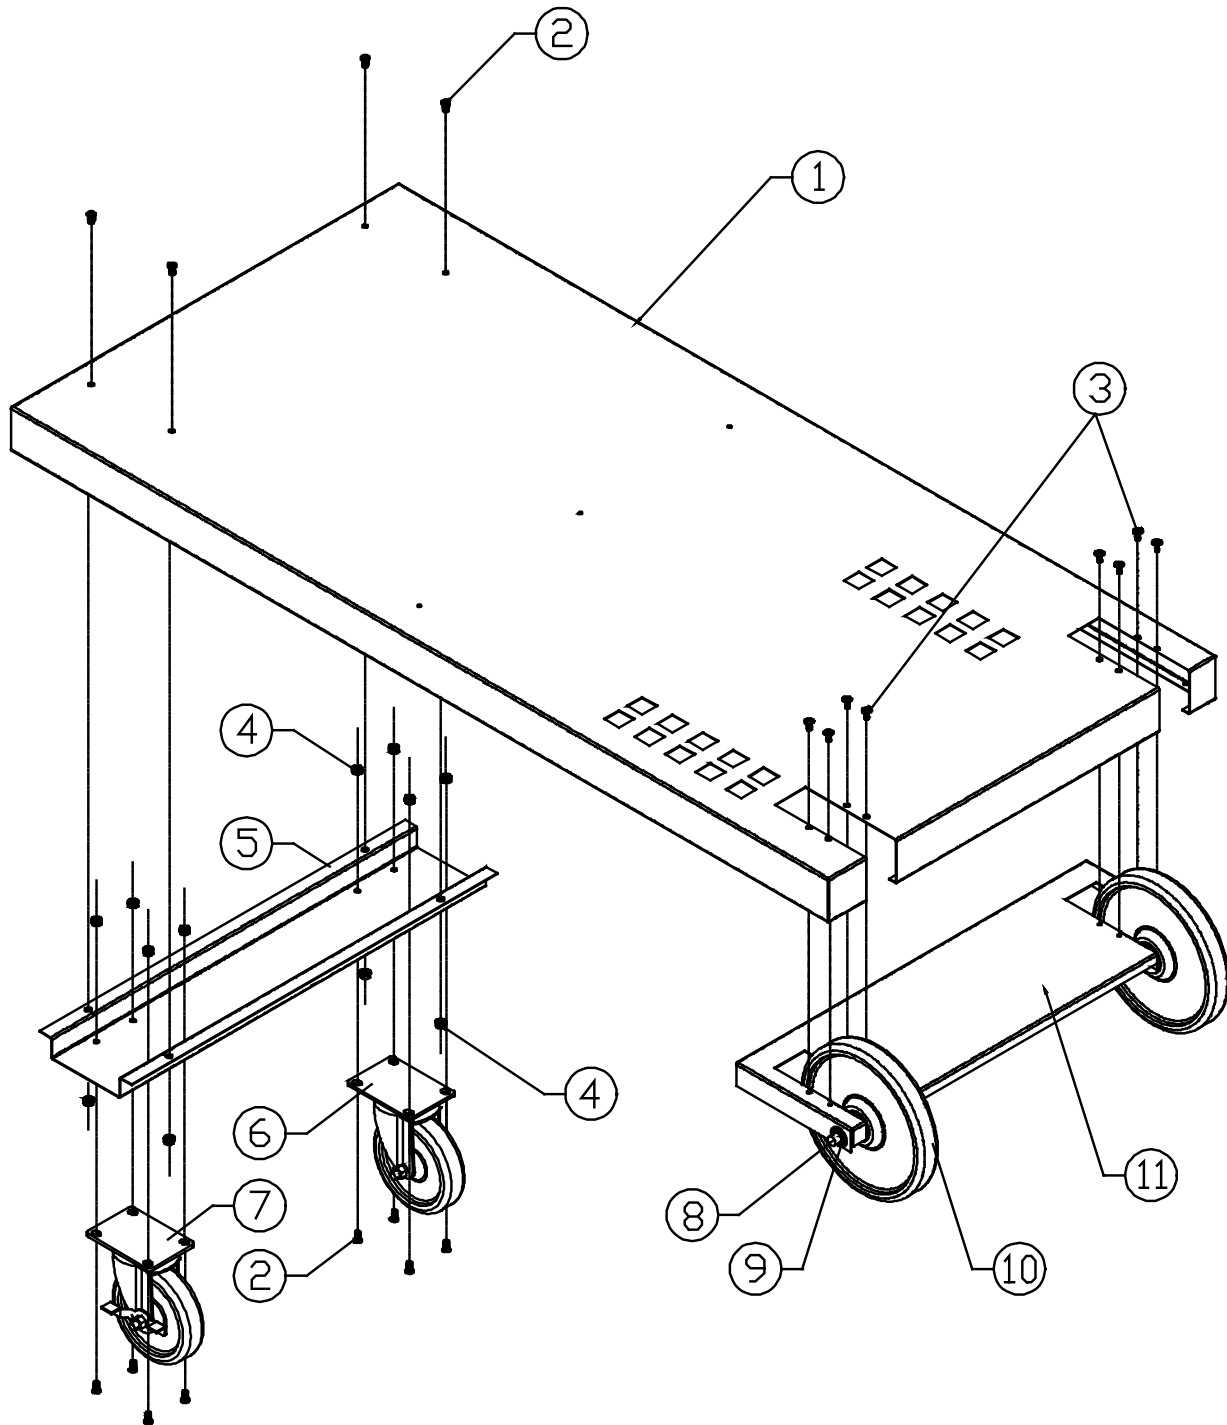

OGCW52 Grill Cart Tank Drawer

Item	Part #	Description
1	12566	Handle Assy
2	27876	Drawer Front
3	83480	Flat Head Screw
4	83684	Machine Screw, 10-24 X 1/2
5	72165	Hi Temp Rubber Bumper
6	36295	Tank Drawer Front Liner

Item	Part #	Description
7	46083	Cart Tool Holder
8	72207	Slide Rail Set
9	83689	Screw, 10-24 X 1/4
10	83681	Acorn Nut
11	46111	Cart Dam
12	46092	Drawer Liner

OGCW52 Grill Cart Electrical Box

Item	Part #	Description
1	46088	Electrical Box
2	83684	Screw, 10-24 x 1/2", Truss
3	72905	Electrical Outlet, 2 Female
4	83628	Keps Nut, #8-32 SS
5	46085	Electrical Box Cover
6	72904	Electrical Outlet, 1 Male

Item	Part #	Description
7	83689	Screw, 8-32 x 1/2 Truss Phillips
8	72921	LEV 4998-6Y 1G WP Duplex
9	72903	Electrical Outlet, 2 Female
10	72922	LEV 80401-GY 1G Gray
11	72960	Wiring Harness (not shown)

OGCW52 Grill Cart Bottom Panel

Item	Part #	Description
1	46110	Cart, Bottom Panel
2	83657	Bolt, hex hd
3	83684	Screw, 10-24 x 4/2 Truss
4	83685	Keps Nut #10-24
5	36349	Caster Stiffener
6	72906	3 1/2 Caster Swivel

Item	Part #	Description
7	72907	Caster Swivel w/ Brake
8	83677	Rod
9	83678	Push Nut
10	72901	8" Semi-Pneumatic Wheel
11	46084	Rear Channel Wheel