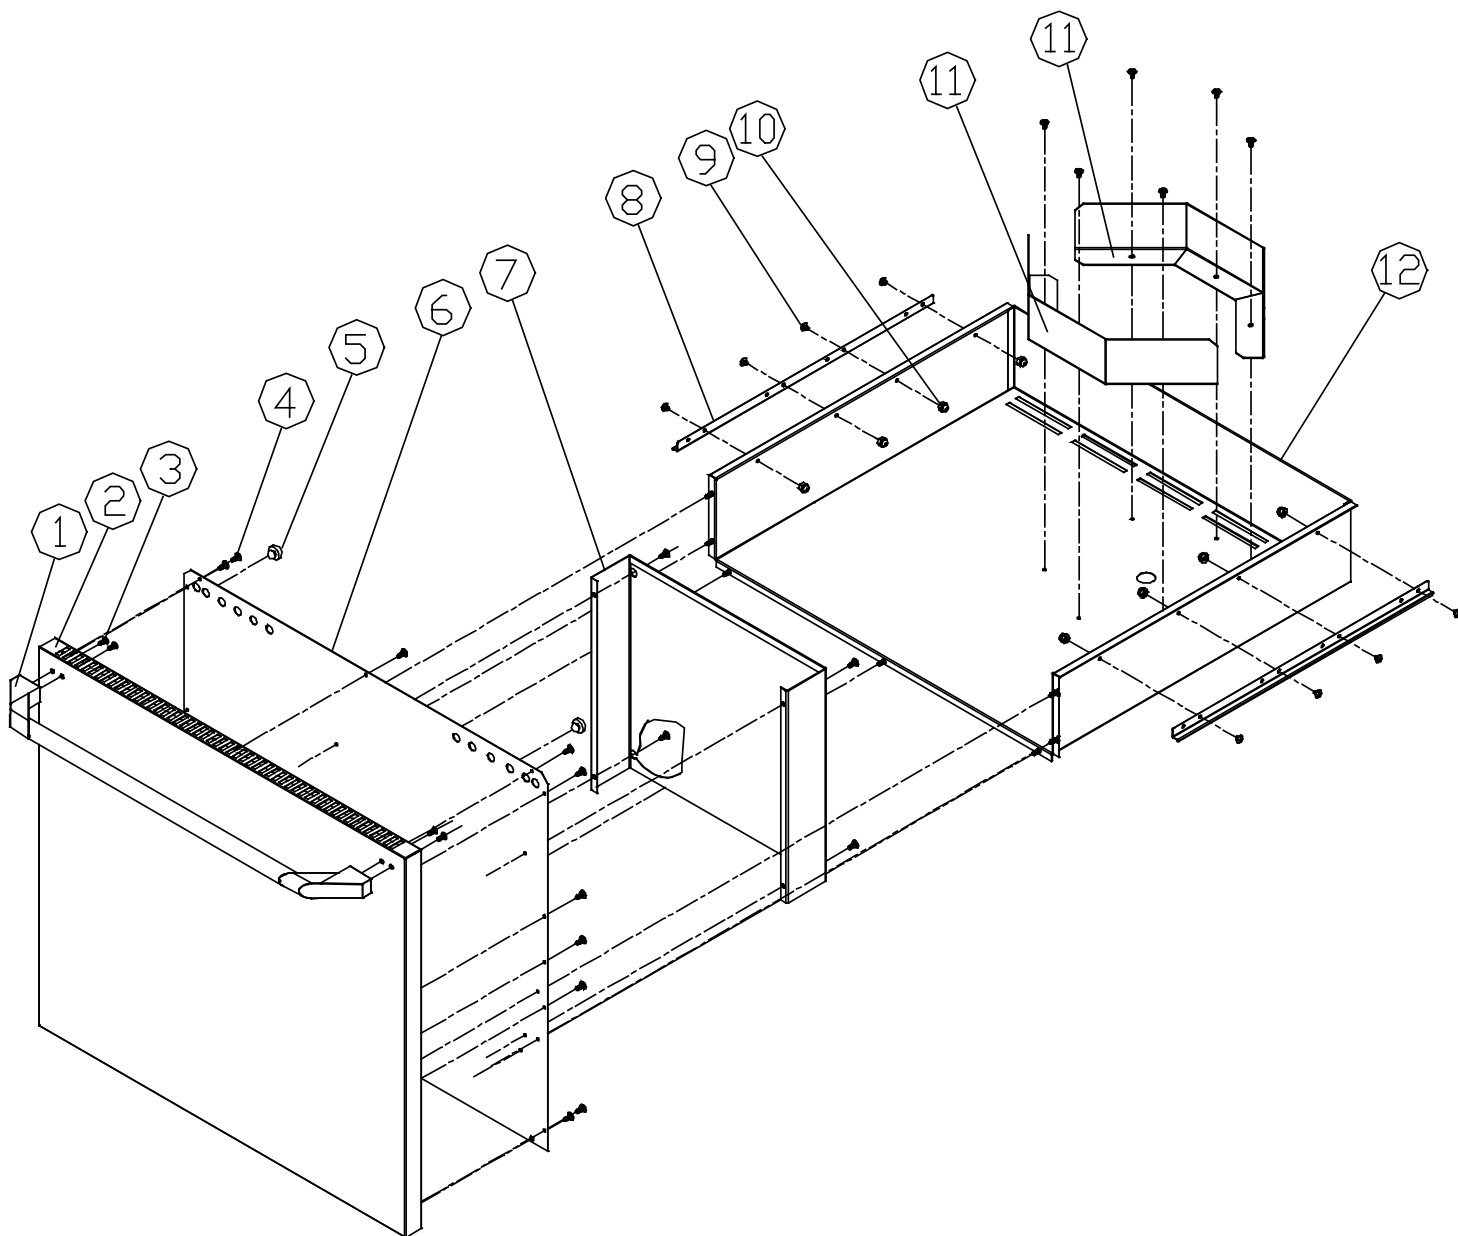

OGCW52 Grill Cart Tank Drawer

Item	Part #	Description
1	12566	Handle Assy
2	27876	Drawer Front
3	83480	Flat Head Screw
4	83684	Machine Screw, 10-24 X 1/2
5	72165	Hi Temp Rubber Bumper
6	36295	Tank Drawer Front Liner

Item	Part #	Description
7	46083	Cart Tool Holder
8	72207	Slide Rail Set
9	83689	Screw, 10-24 X 1/4
10	83681	Acorn Nut
11	46111	Cart Dam
12	46092	Drawer Liner