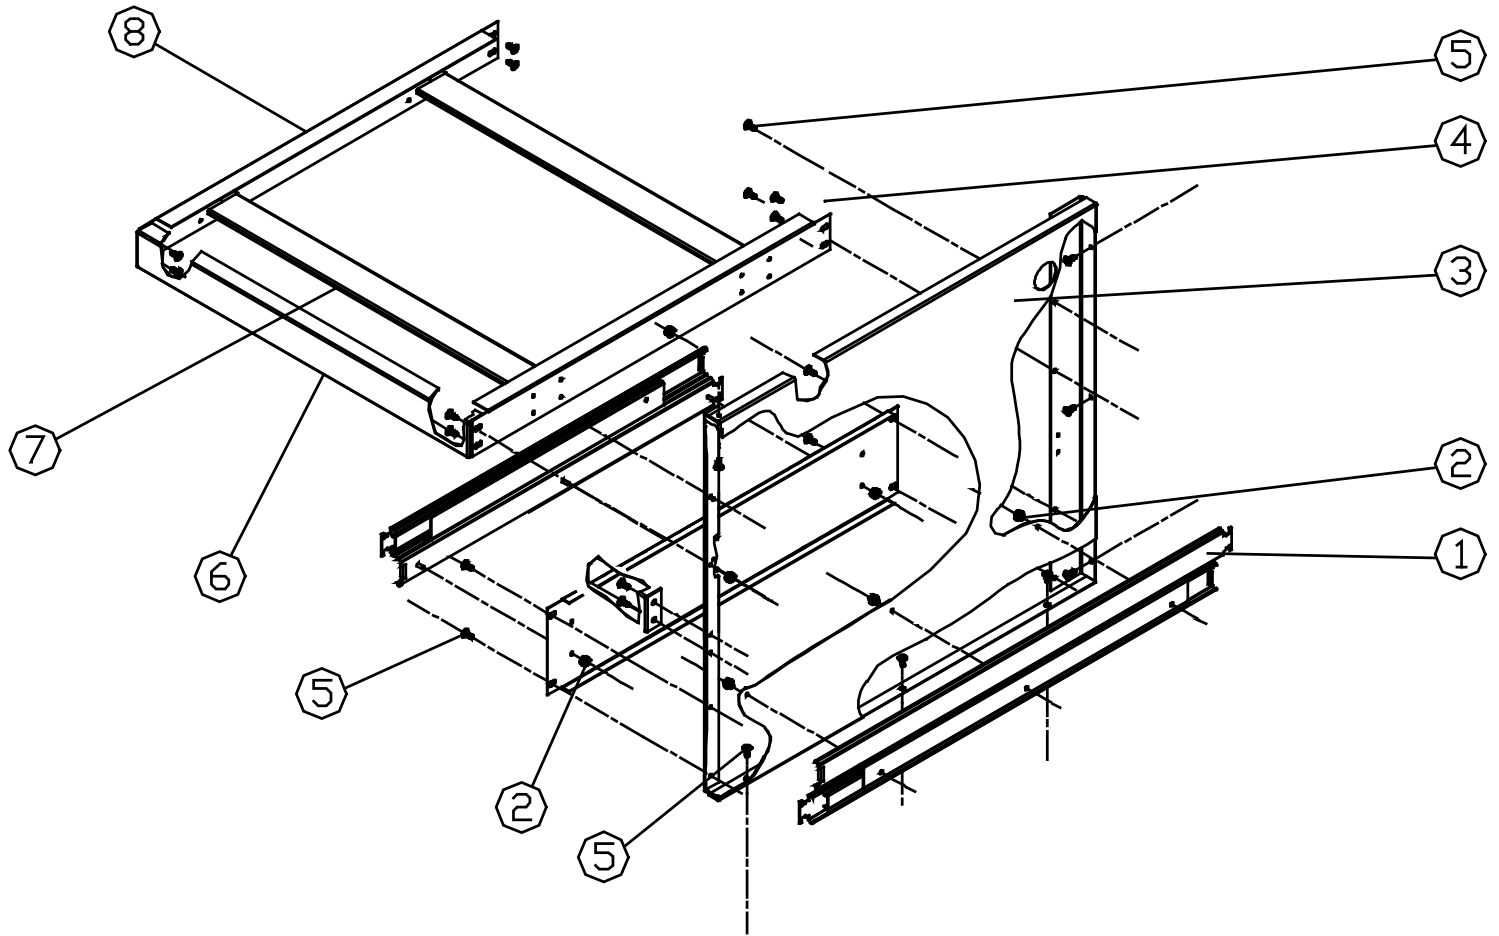

OGCW52 Grill Cart Drawer Divider

Item	Part #	Description
1	72207	Slide Rail Set
2	83628	Keps Nut, #8-32
3	46112	Drawer Divider
4	46086	Drawer Channel, Slide Mount
5	83684	Screw, 10-24 X 4/2 Truss
6	46102	Main Channel
7	46100	Warming Drawer Support Channel
8	46101	Warming Drawer Vertical Frame