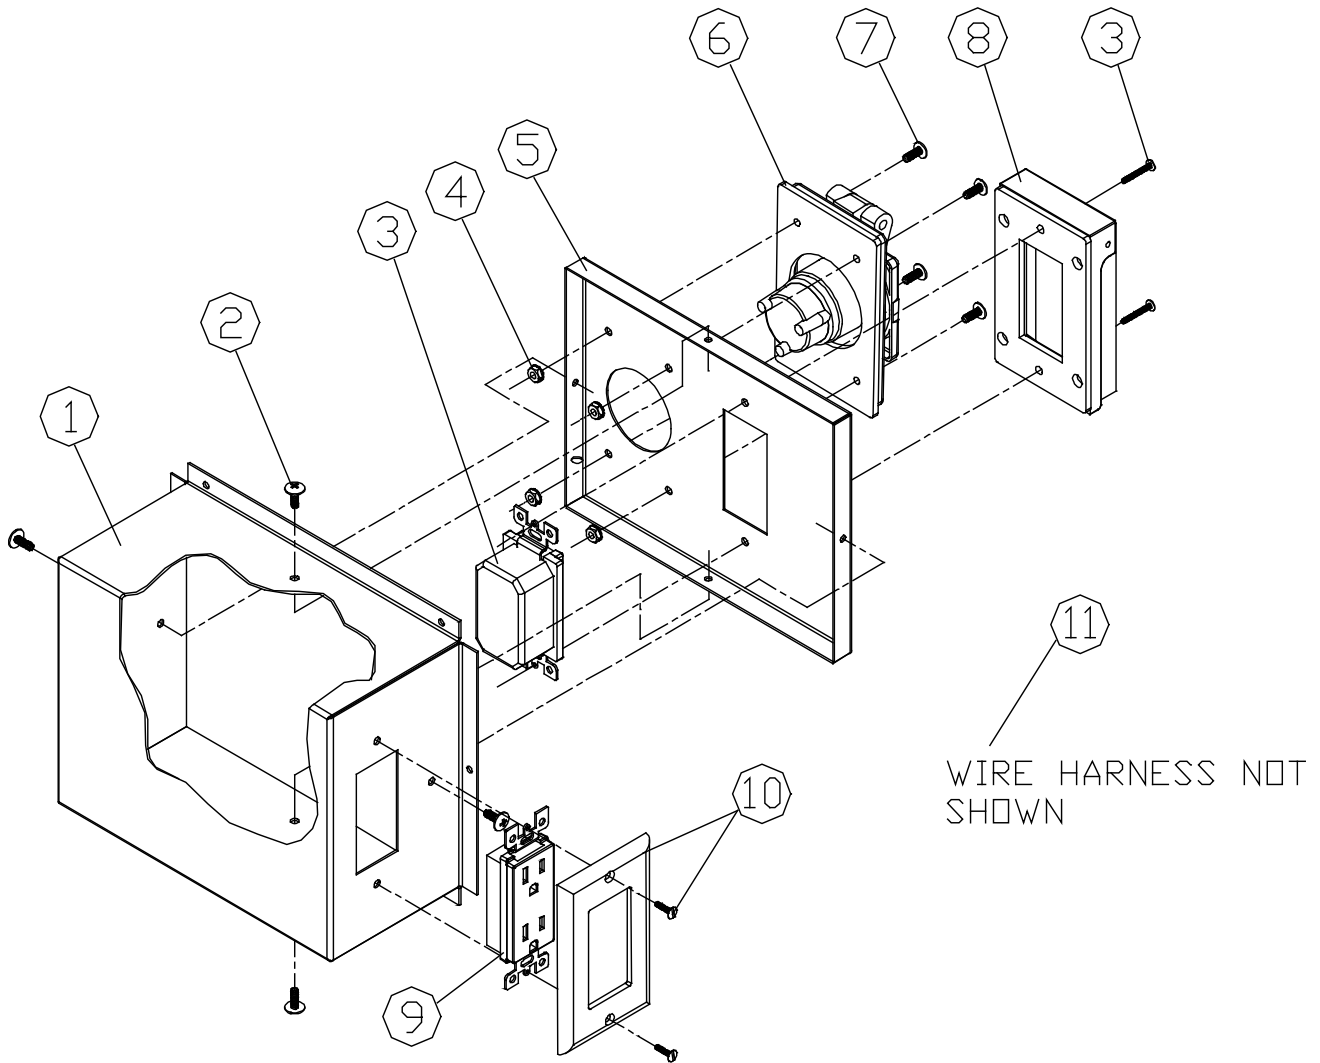

OGCW52 Grill Cart Electrical Box

Item	Part #	Description
1	46088	Electrical Box
2	83684	Screw, 10-24 x 1/2", Truss
3	72905	Electrical Outlet, 2 Female
4	83628	Keps Nut, #8-32 SS
5	46085	Electrical Box Cover
6	72904	Electrical Outlet, 1 Male

Item	Part #	Description
7	83689	Screw, 8-32 x 1/2 Truss Phillips
8	72921	LEV 4998-6Y 1G WP Duplex
9	72903	Electrical Outlet, 2 Female
10	72922	LEV 80401-GY 1G Gray
11	72960	Wiring Harness (not shown)