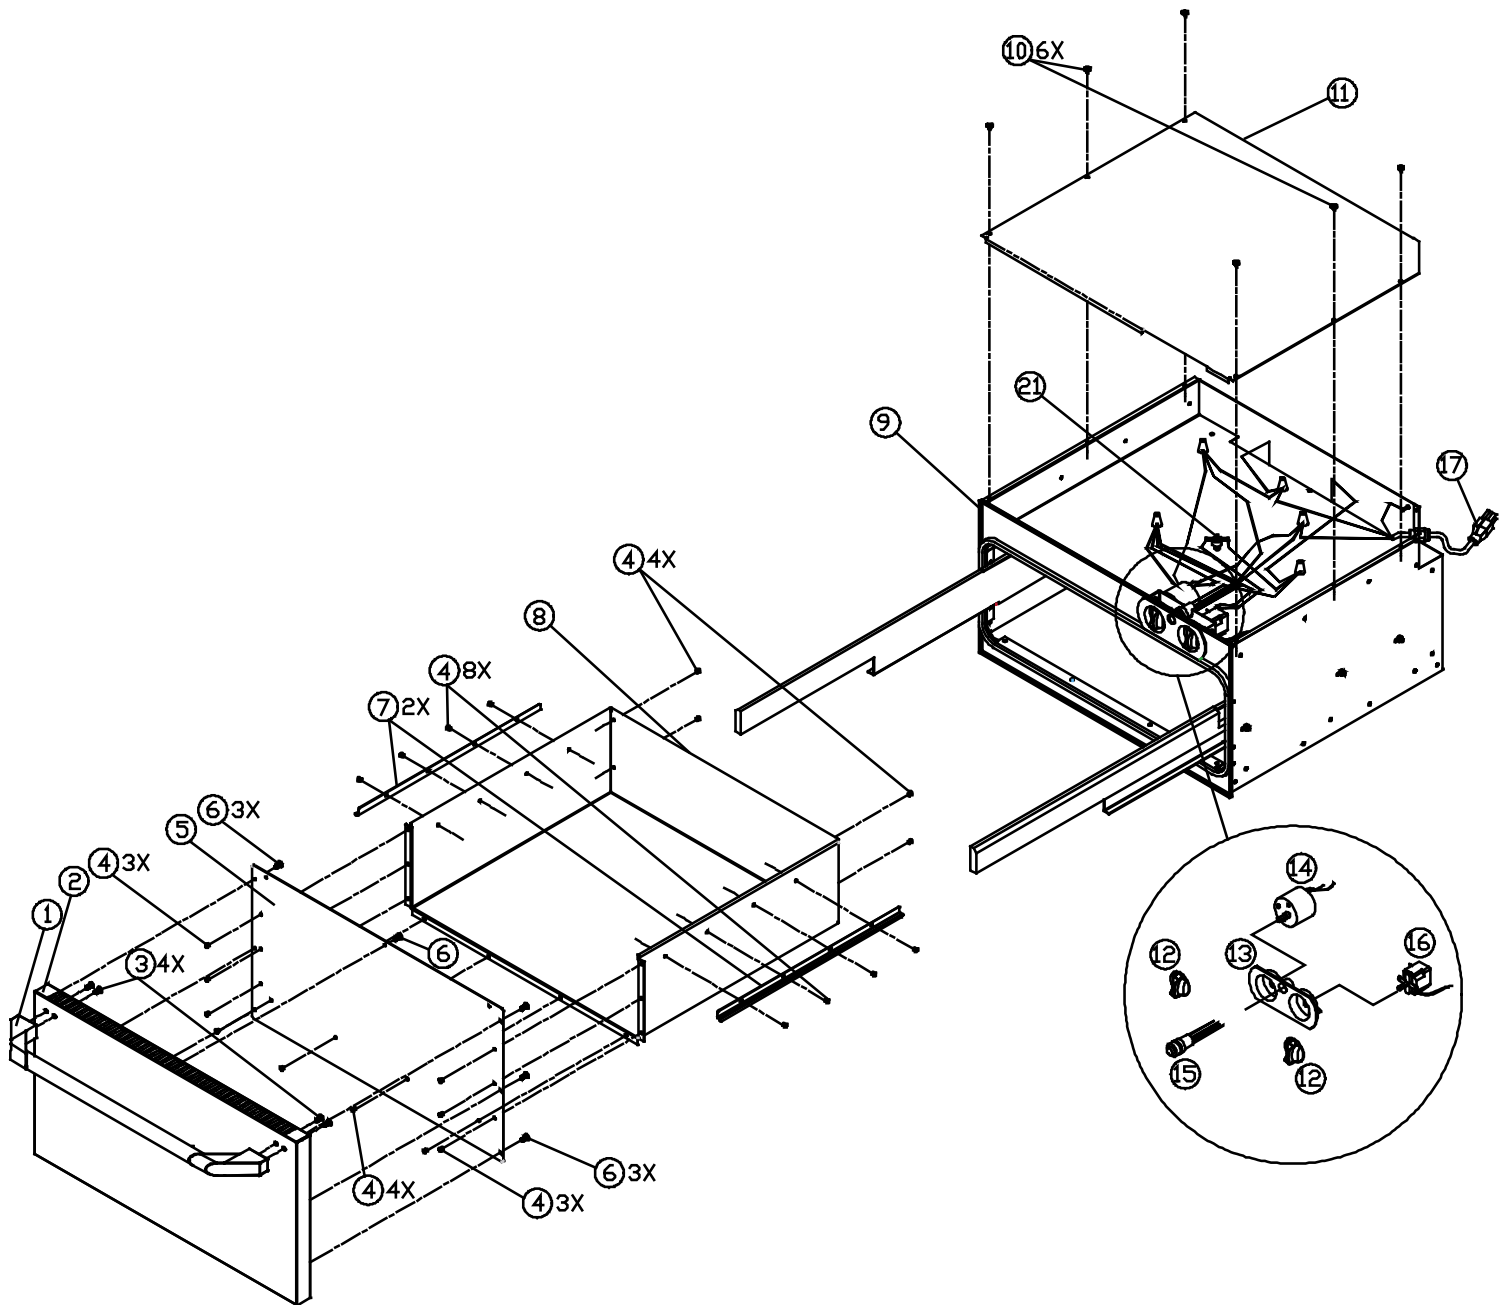

OGCW52 Grill Cart Warming Drawer Assy

Item	Part #	Description
1	13544	Handle Assy
2	27875	Cart Drawer Front
3	83480	Flat Head Screw
4	83652	Rivet, 1/8 x 1/8 SS
5	36741	36741 Drawer Front
6	83619	Screw, WFR HD
7	72365	Slide Rail Set
8	36740	Drawer Wrap
9	27729	Chassis Weldment
10	83619	Screw 8 x 3/8

Item	Part #	Description
11	36744	Chassis Top
12	82267	Knob
13	62786B	Bezel
14	13169	Timer Assy
15	62659	Override Switch
16	72212	Temp Control
17	82562	Power Cord
18	83267	Clip Sensor Bulb
19	62976	Gasket
20	72325	Heating Element
21	82353	Hi Temperature Limit