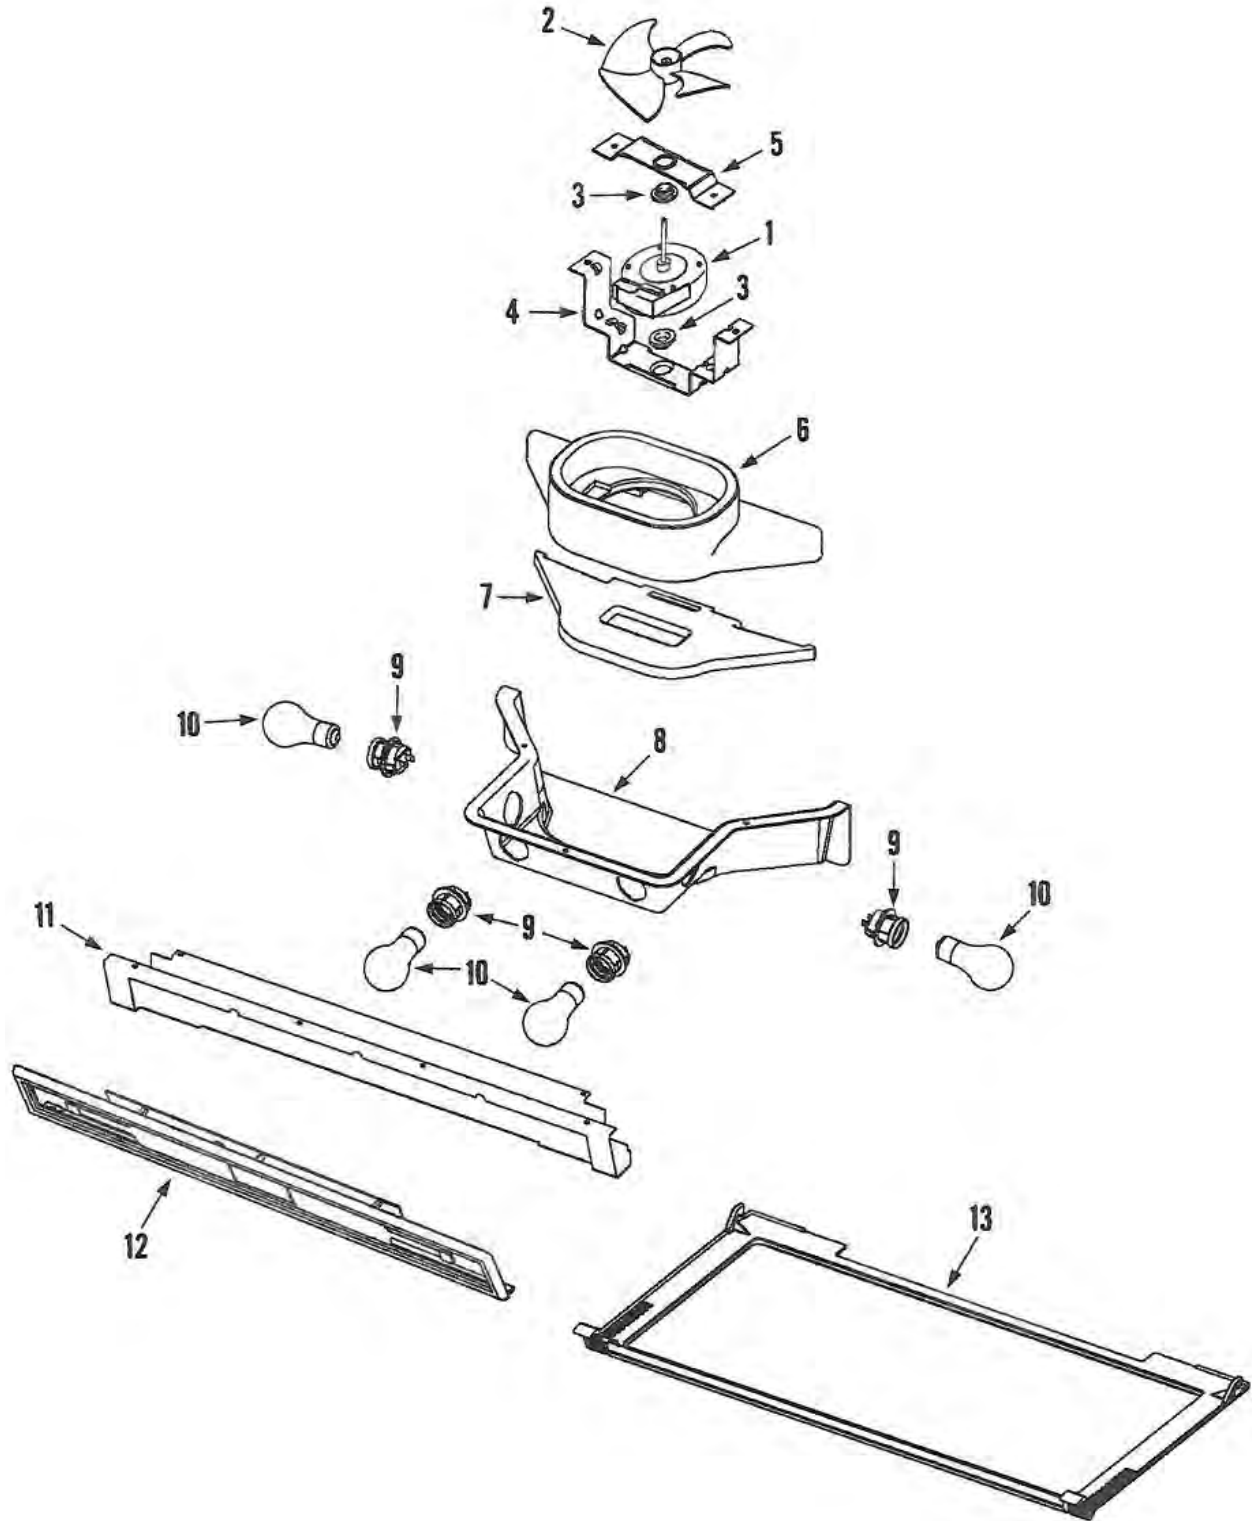

IF42BNDBOL Refrigerator - Controls

IF42BNDBOL Refrigerator - Controls Parts

Item	Dacor #	Description
1	103111	Motor, Fan
-	103199	Screw, Motor
2	102942	Blade, Fan
3	102910	Bushing, Fan
4	102943	Bracket, Fan
-	102905	Screw, Bracket
5	102909	Retainer, Fan
6	102944	Diverter, Discharge (Top)
7	102945	Diverter, Discharge (Btm)
8	102946	Housing, Control
-	102895	Screw, Housing
9	102893	Receptacle, Bulb
10	102690	Blub, Light
11	103050	Bracket, Display
-	103197	Screw, Bracket
-	102948	Screw, Bracket
12	103284	Display Asy., Main
13	103067	Shield, Light
-	102950	Screw, Shield
-	103122	Wire Harness, Control HSG.