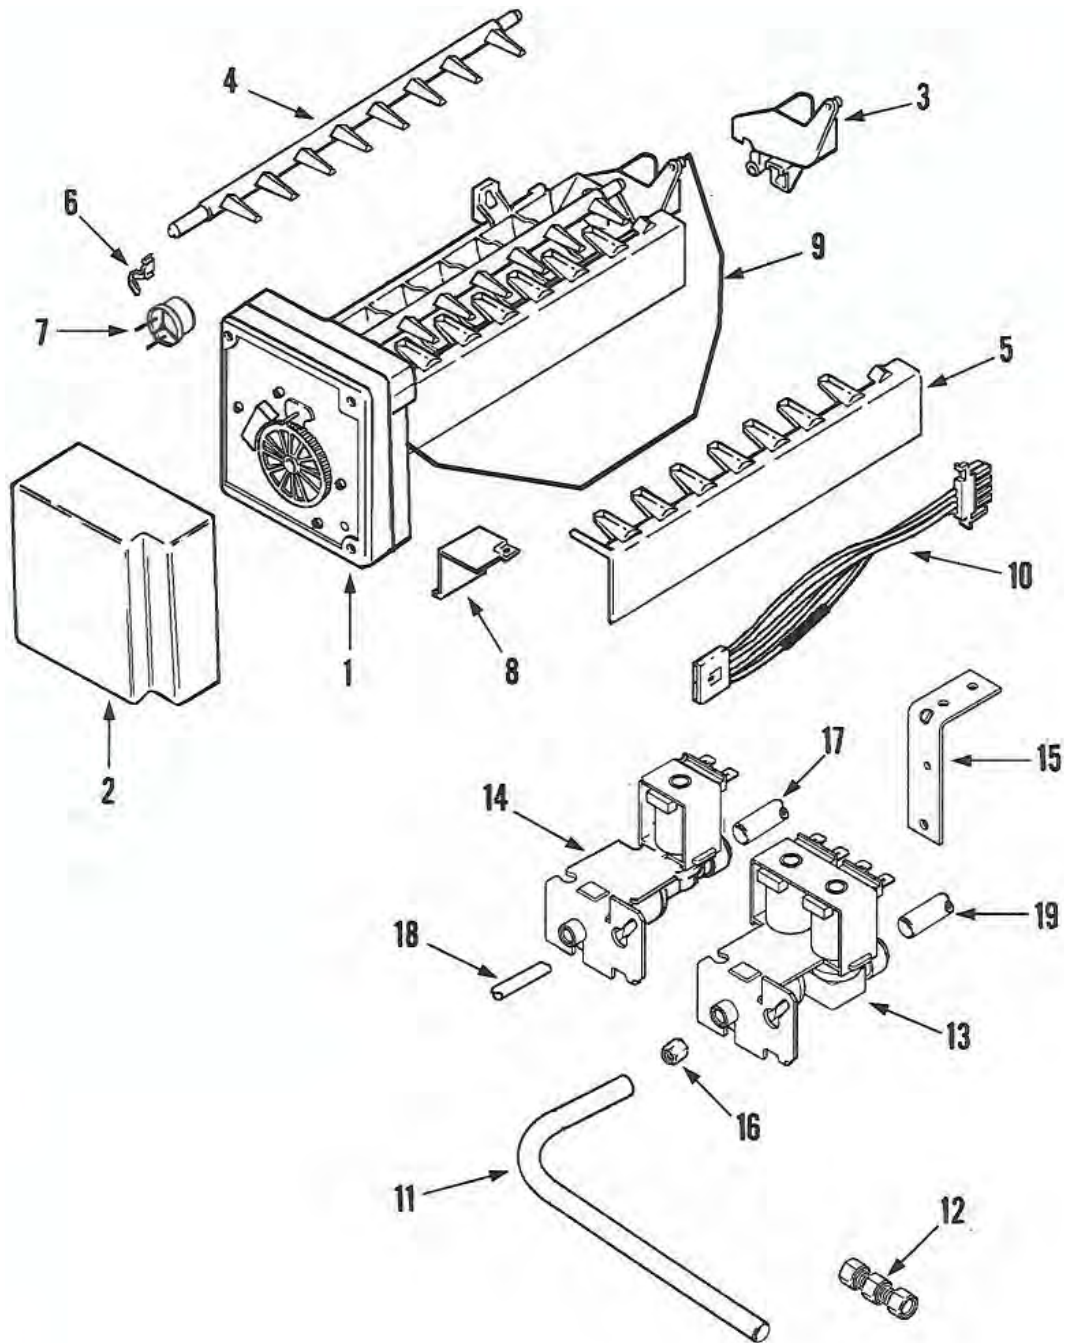

IF42BNDBOL Refrigerator - Ice Maker

IF42BNDBOL Refrigerator - Ice Maker Parts

Item	Dacor #	Description
1	103040	Ice Maker Asy. (115v)
-	102895	Screw, Ice Maker
2	103026	Cover, Ice Maker
3	102843	Inlet, Water
4	102841	Ejector, Ice
5	102842	Stripper, Ice
6	102849	Retainer, Thermostat
7	103207	Thermostat
-	103208	Cement, Alumilastic (4 oz.)
8	102847	Bracket, Module & Heater
-	102848	Screw, Bracket
9	103206	Arm, Sensor
10	103027	Wire Harness, Ice Maker
11	103024	Tube, Copper Inlet
12	103203	Union, Compression
13	103018	Valve, Water (Filter)
-	102895	Screw, Valve
14	103019	Valve, Water (Ice Maker)
-	102895	Screw, Valve
15	103020	Bracket, Water Valve
-	102895	Screw, Bracket
16	103025	Nut & Sleeve Asy.
17	103021	Tubing, Valve to Ice Maker
-	103457	Clamp, Tubing
18	103022	Tubing, Valve to Filter Outlet
19	103023	Tubing, Valve to Filter Inlet