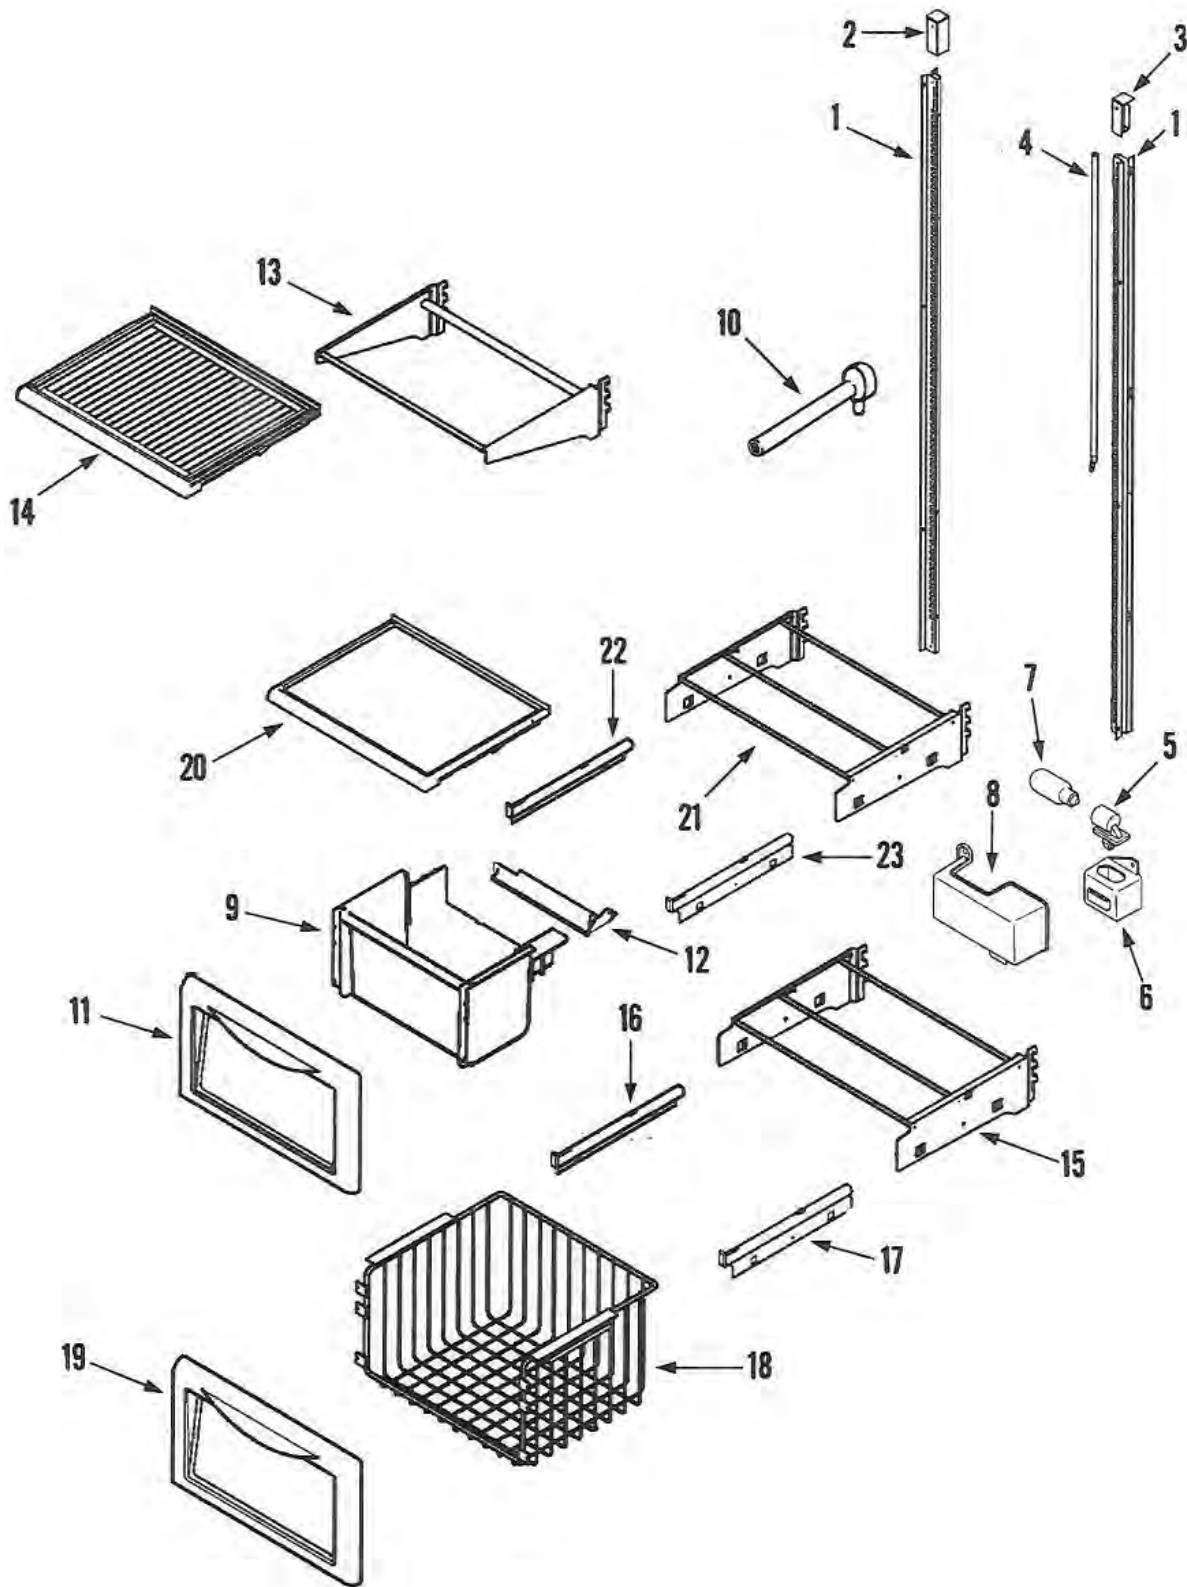

IF42BNDBOL - Shelves & Accessories (Freezer)

IF42BNDBOL - Shelves & Accessories (Freezer) Parts

Item	Dacor #	Description
1	102951	Rail, Shelf Support
-	102895	Screw, Rail (Rear)
-	102952	Screw, Rail (FRT)
2	102953	End Cap, Rail (LT)
-	102954	Screw, End Cap
3	102955	End Cap, Rail (RT)
-	102954	Screw, End Cap
4	102956	Thermister
-	102895	Screw, Thermister
5	102896	Receptacle, Bulb
6	102974	Adapter, Receptacle
-	102895	Screw, Adapter
7	103166	Bulb, Light
8	102975	Shield, Light
-	102895	Screw, Shield
9	103055	Bin, Ice
10	103096	Grommet, Fill Tube
11	103192	Front, Ice Bin
-	106312	Screw, Front
12	102991	Slide, Ice Maker
-	103198	Screw, Slide
13	103065	Frame, Shelf
14	103068	Shelf, Freezer
15	103115	Frame, Basket
16	102962	Glide, Basket (LT)
-	102954	Screw, Glide
17	102963	Glide, Basket (RT)
-	102954	Screw, Glide
18	103125	Basket, Freezer
19	103049	Front, Basket
-	106312	Screw, Front
20	103074	Shelf, Ice Bin
21	103072	Frame, Ice Bin Shelf
22	102981	Glide, Ice Bin (LT)
-	102954	Screw, Glide
23	102989	Glide, Ice Bin (RT)
-	102954	Screw, Glide