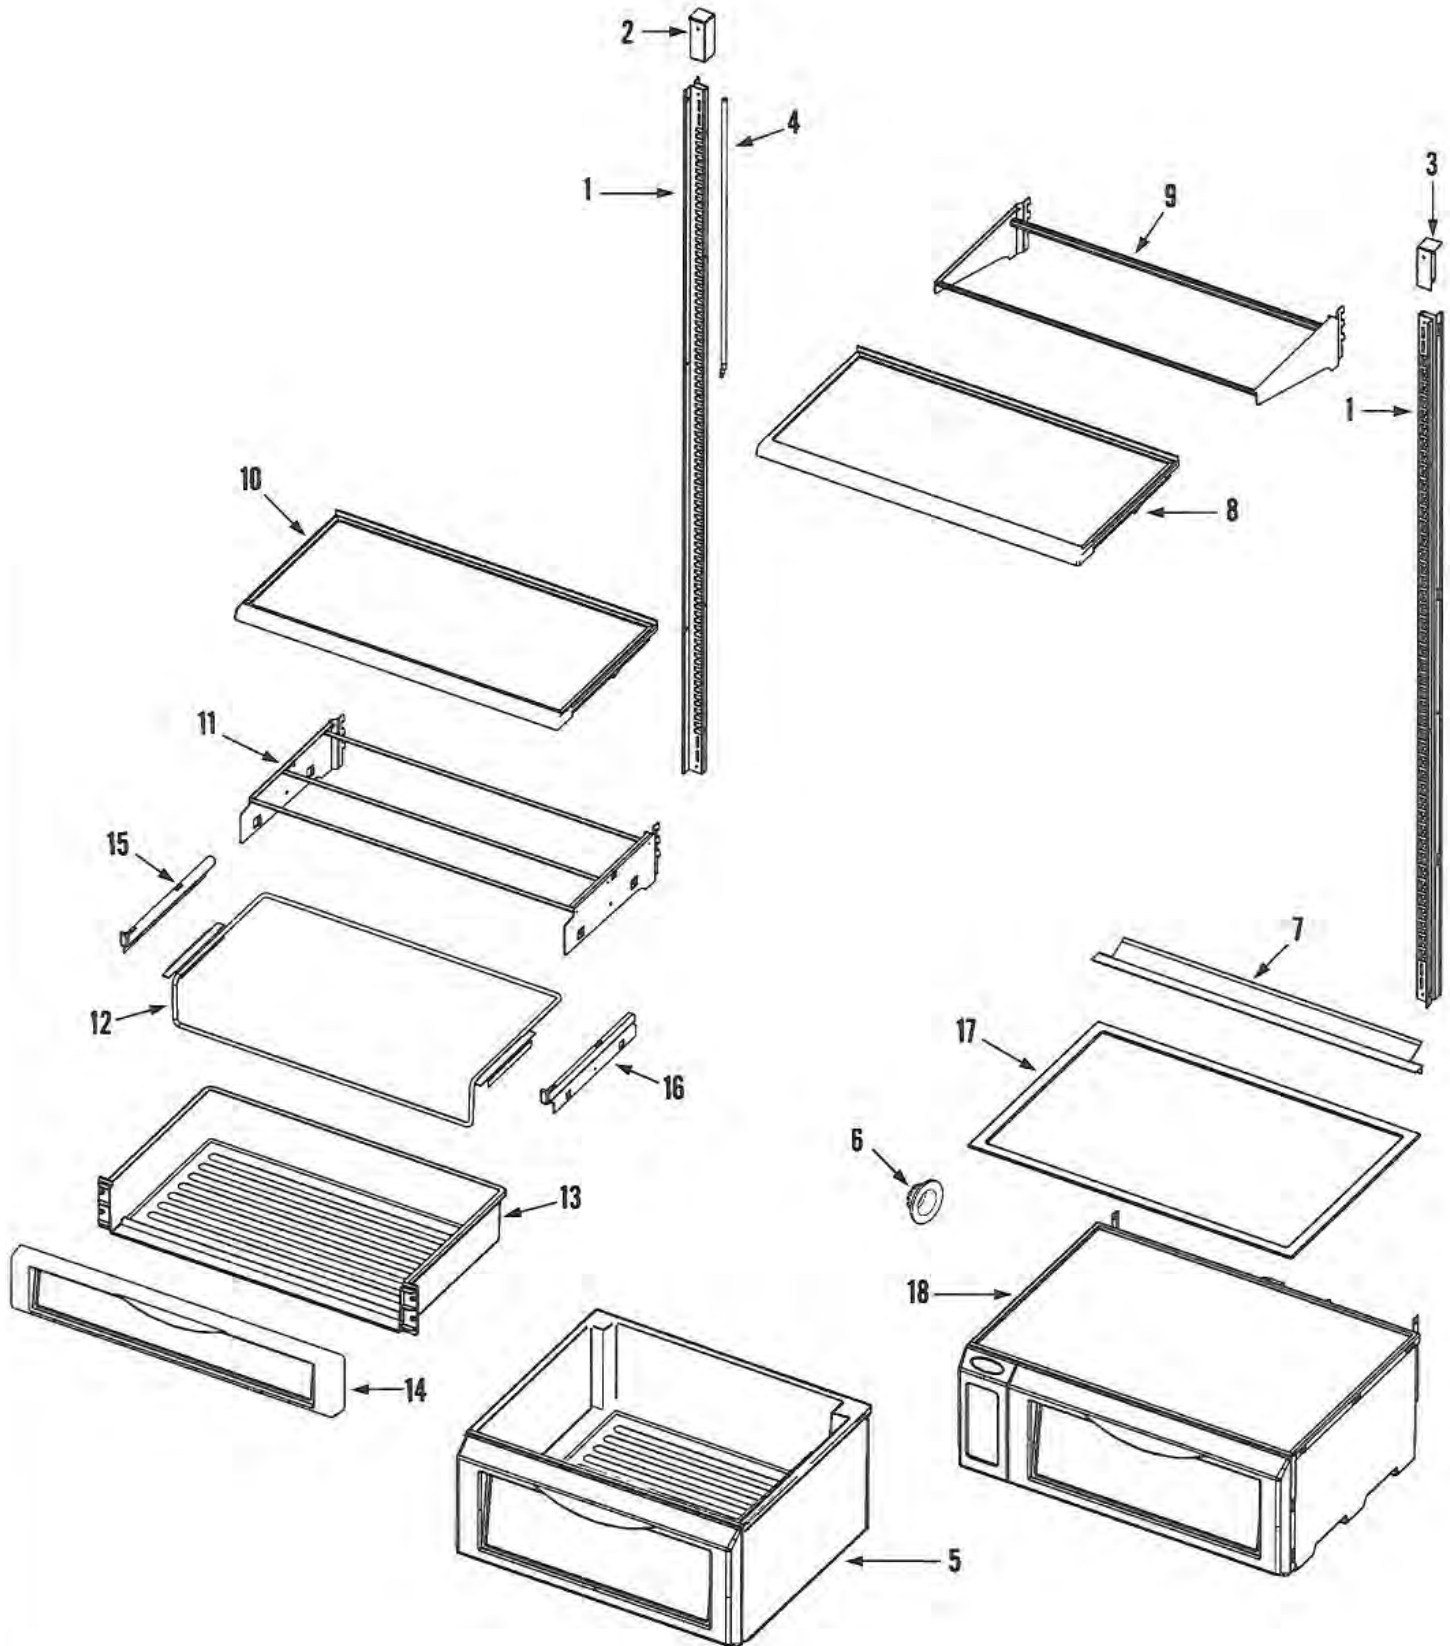

IF42BNDBOL - Shelves & Accessories (Fresh Food)

IF42BNDBOL - Shelves & Accessories (Fresh Food) Parts

Item	Dacor #	Description
1	102951	Rail, Shelf Support
-	102895	Screw, Rail (Rear)
-	102952	Screw, Rail (FRT)
2	102953	End Cap, Rail (LT)
-	102954	Screw, End Cap
3	102955	End Cap, Rail (RT)
-	102954	Screw, End Cap
4	102956	Thermister
-	102895	Screw, Thermister
5	103128	Pan Asy., Crisper
6	102900	Retainer, Duct
7	103143	Diverter, Air (Upr Crisper)
8	103142	Shelf, Spillproof
9	103066	Frame, Shelf
10	103142	Shelf, Deli
11	103073	Frame, Deli Shelf
12	103054	Cradle, Deli Pan
13	103052	Pan, Deli (Snack Tray)
14	103053	Front, Deli Pan
-	102911	Screw, Front
15	102962	Glide, Deli Pan (LT)
-	102954	Screw, Glide
16	102963	Glide, Deli Pan (RT)
-	102954	Screw, Glide
17	103046	Shelf, Spillproof
18	103290	Crisper Asy. (LWR-4 Buttons)
-	103291	Crisper Asy. (UPR-3 Buttons)
-	103075	Blanket, LWR Crisper