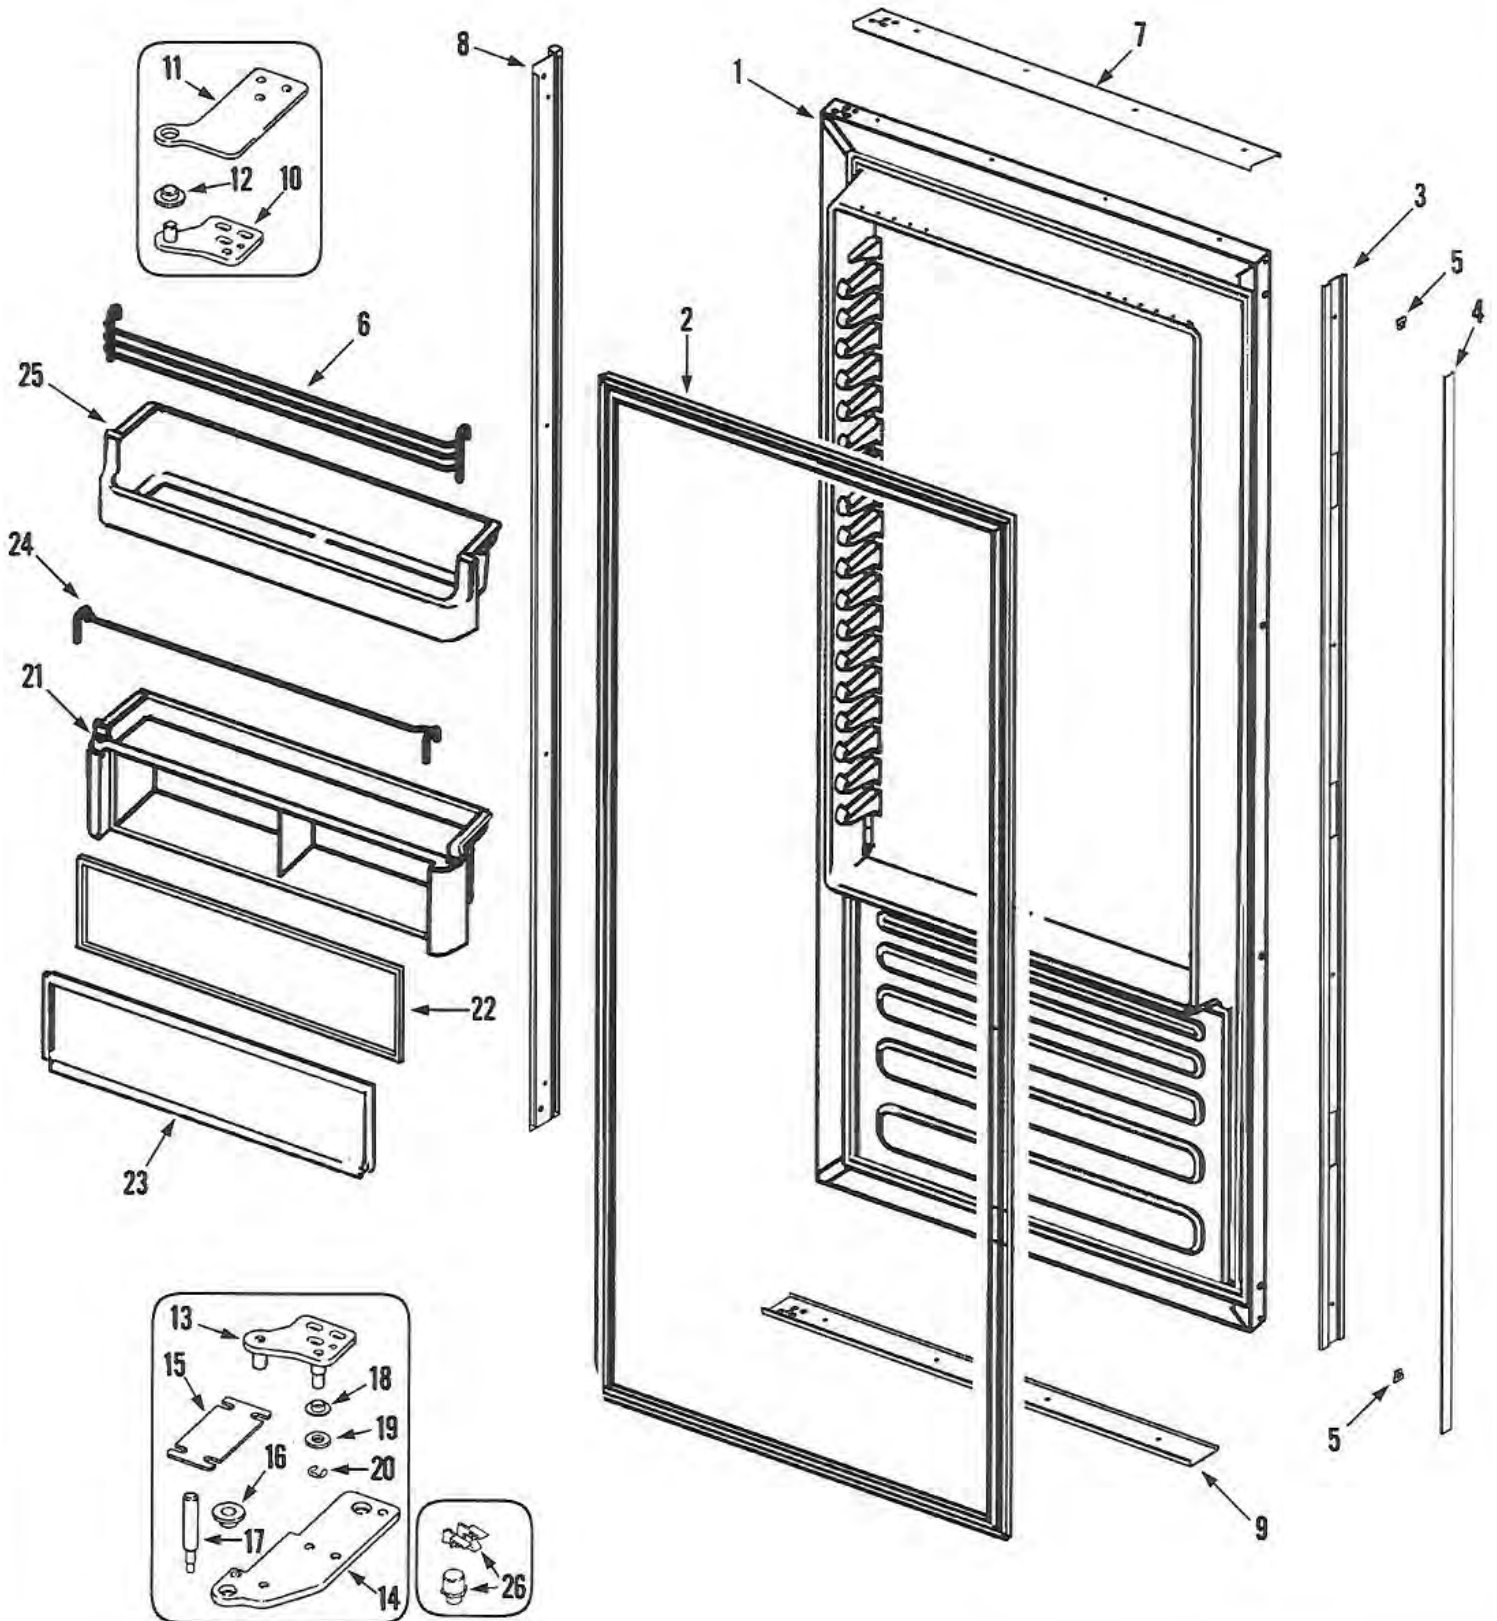

IF42BNDBOL Refrigerator - Fresh Food Door

HANDLES NOT PROVIDED WITH PRODUCT
MUST ORDER FROM CUSTOM CABINET
MANUFACTURER

IF42BNDBOL Refrigerator - Fresh Food Door Parts

Item	Dacor #	Description
1	106468	Door Asy., Fresh Food
2	106470	Seal, F.F. Door
3	106457	Trim, Perimeter (SLV)
-	106458	Screw, Trim
4	106459	Cover Asy., Screw w/ Magnets (SLV)
5	106460	Retainer, Cover Screw
6	103445	Wire, Pick off Shelf
7	106478	Trim, Perimeter (TOP-SLV)
-	103334	Screw, Trim (SLV)
8	106462	Trim, Perimeter (SIDE-SLV)
-	103334	Screw, Trim (SLV)
9	106479	Trim, Perimeter (BTM-SLV)
-	103334	Screw, Trim (SLV)
10	102996	Hinge, Upper
-	102997	Screw, Hinge
-	103012	Screw, Hinge
11	102998	Plate, Upper Hinge
-	102999	Screw, Plate
12	103000	Bushing, Upper Hinge
13	103113	Hinge, Lower
-	102997	Screw, Hinge
-	103012	Screw, Hinge
14	103001	Plate, Lower Hinge
-	103035	Screw, Plate
15	103455	Shim, Lower Hinge
16	103003	Bushing, Lower Hinge
17	103005	Stud, Lower Hinge
-	103004	Nut, Hinge Stud
18	103006	Bushing, Closer
19	103007	Spacer, Closer
20	103008	Retainer, Closer Extension
21	103043	Compartment, Dairy
22	103044	Seal, Dairy Door
23	103090	Door Asy., Dairy
24	103098	Wire, Dairy Compartment
25	103041	Shelf, Pick off
26	103057	Stop Asy., Door