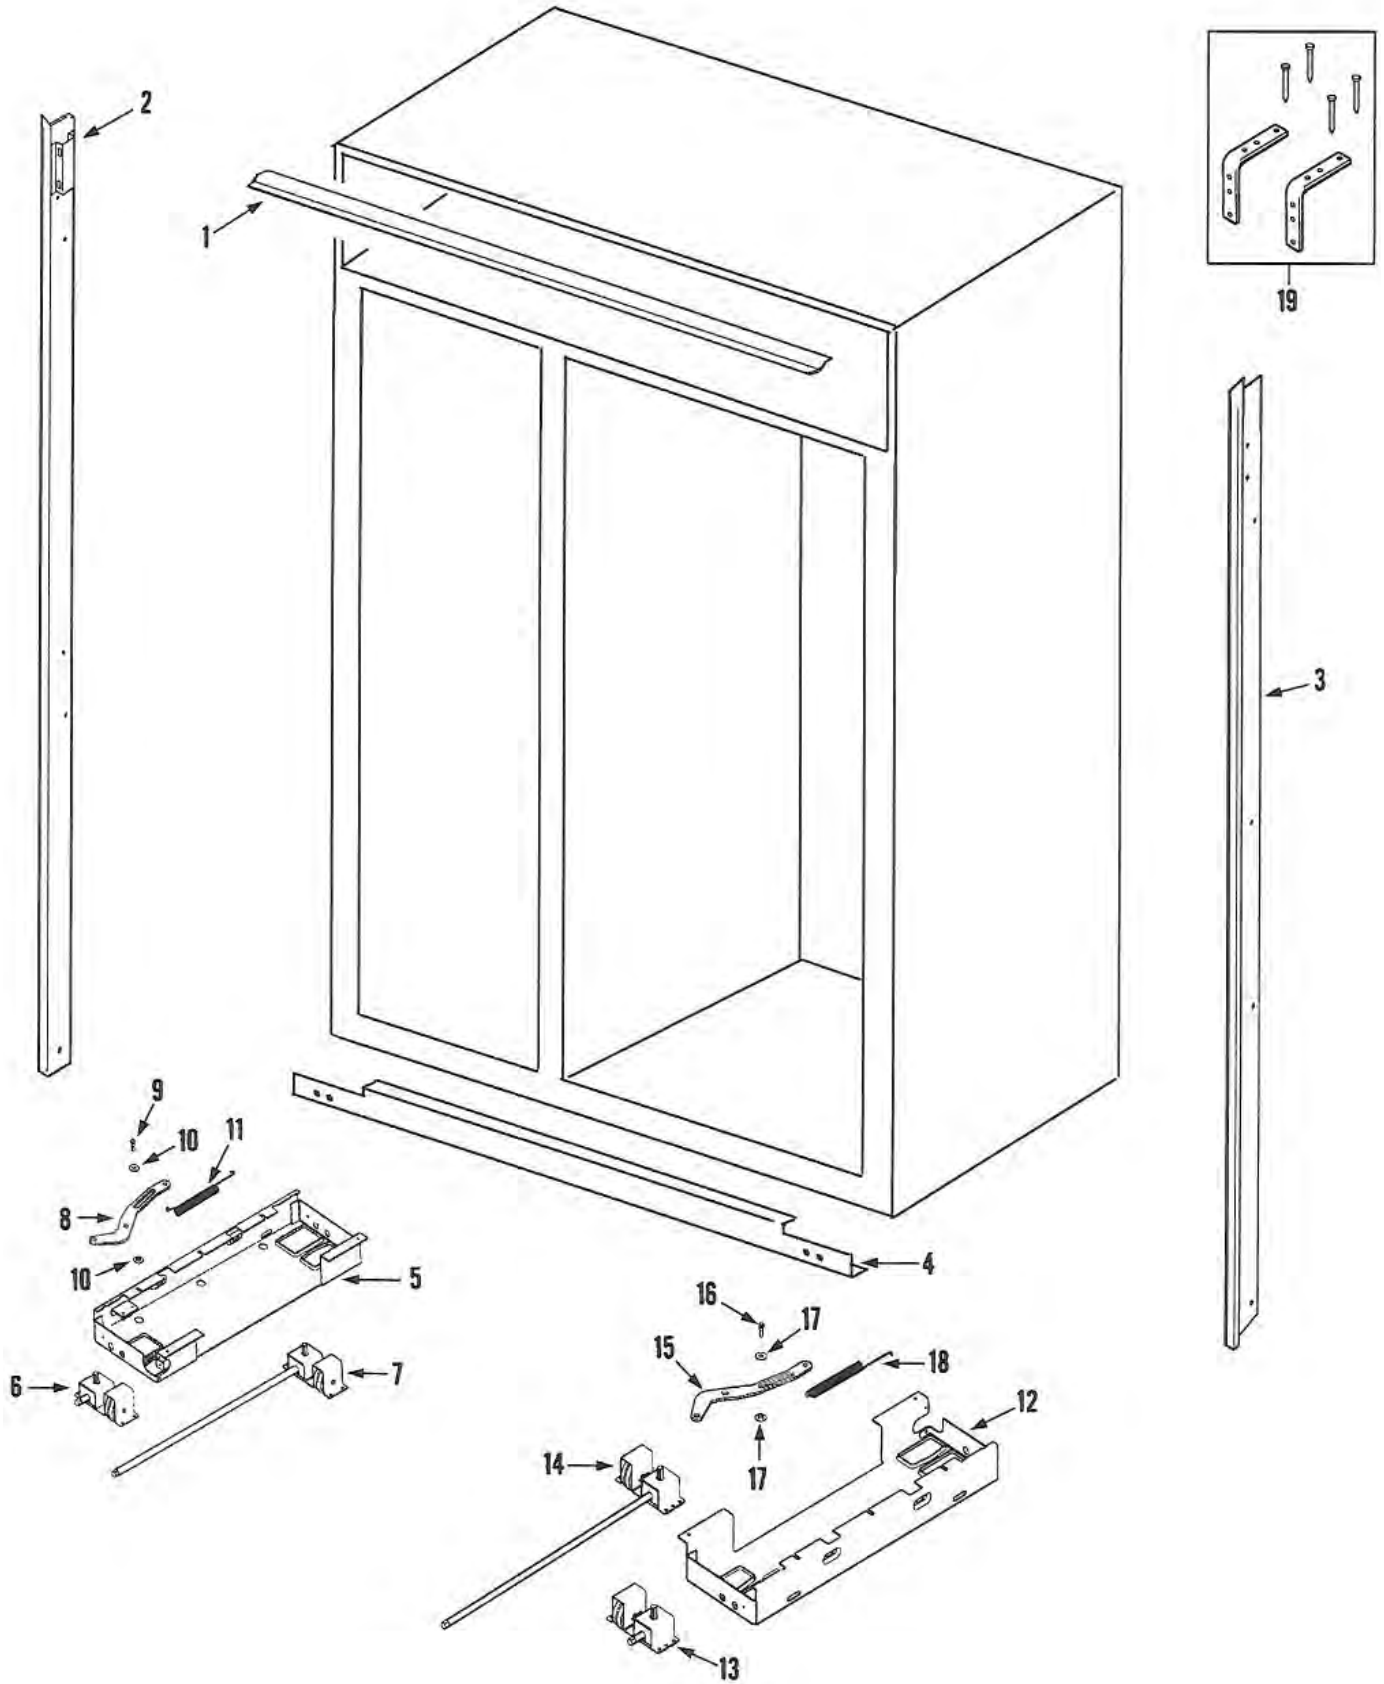

The Life of the Kitchen.®

PARTS CATALOG

IF42BNDBOL Refrigerator

Page #	Description
2	Cabinet
4	Compressor
6	Controls
8	Shelves/Accessories (Fresh Food)
10	Evaporator Compartment
12	Shelves & Accessories (Freezer)
14	Fresh Food Door
16	Freezer Door
18	Ice Maker

Revised 05-03-2013

IF42BNDBOL Refrigerator - Cabinet

IF42BNDBOL Refrigerator - Cabinet Parts

Item	Dacor #	Description
1	103120	Trim, Cabinet Upper (SLV)
-	102916	Screw, Trim
2	103130	Trim, Cabinet Side (LT-SLV)
-	102915	Screw, Trim
3	103256	Trim, Cabinet Side (RT-SLV)
-	102915	Screw, Trim
4	103056	Kick Plate
-	103036	Screw, Kick Plate
5	103116	Wheel, Asy (LT)
-	103199	Screw, Wheel Asy.
-	102895	Screw, Wheel Asy.
6	103117	Gear Asy., Wheel (FRT)
-	102895	Screw, Gear Asy.
7	103118	Gear Asy., Wheel (Rear)
-	102895	Screw, Gear Asy.
8	103029	Arm, Door Closer
9	103030	Screw, Closer Arm
10	103031	Bushing, Closer Arm
11	103032	Spring w/ Dampner, Door Closer
12	103260	Wheel Asy. (RT)
-	103199	Screw, Wheel Asy.
-	102895	Screw, Wheel Asy.
13	103129	Gear Asy., Wheel (FRT)
-	102895	Screw, Gear Asy.
14	103121	Gear Asy., Wheel (Rear)
-	102895	Screw, Gear Asy.
15	103029	Arm, Door Closer
16	103030	Screw, Closer Arm
17	103031	Bushing, Closer Arm
18	106446	Spring, w/ Damper, Door Closer
19	103033	Bracket, Asy., Anti-Tip