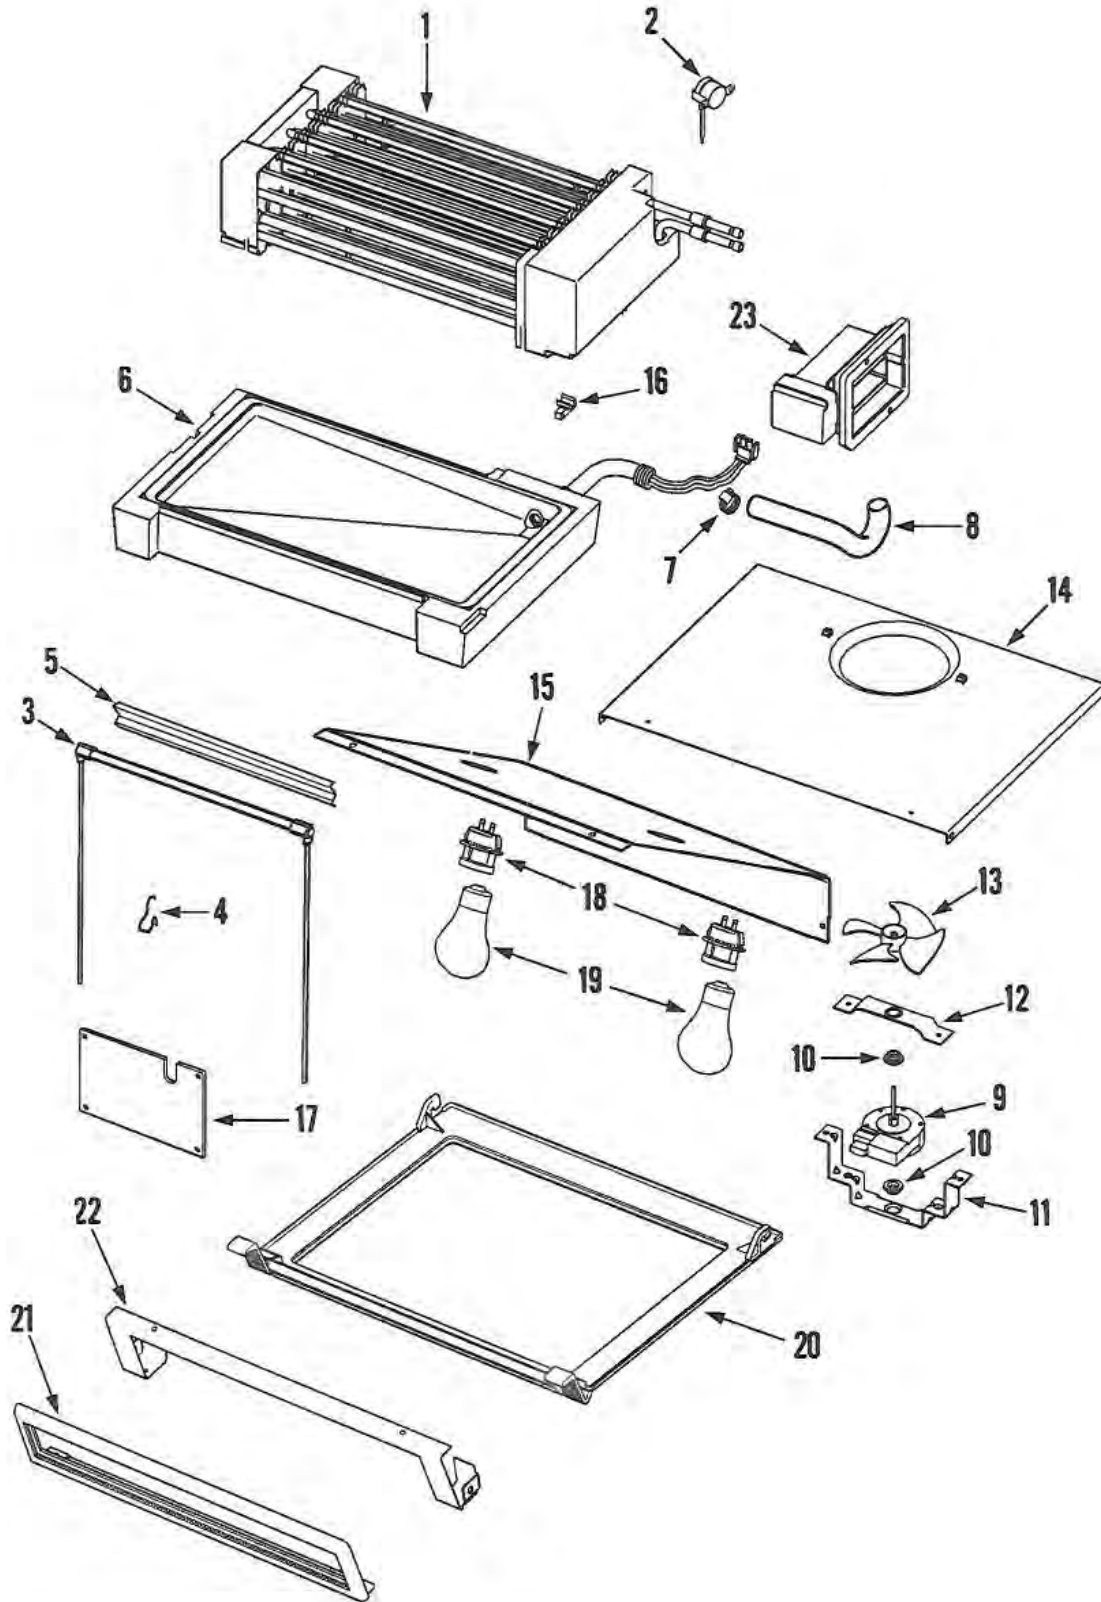

IF42BNDBOL Refrigerator - Evaporator Compartment

IF42BNDBOL - Evaporator Compartment Parts

Item	Dacor #	Description
1	103247	Evaporator Asy.
2	102965	Thermostat, Defrost
-	102895	Screw, Thermostat
3	103060	Heater, Defrost
4	103127	Clip, Defrost Heater
5	103062	Shield, Defrost Heater
6	103110	Tray Asy., Evaporator Drain
-	103061	Seal, Tray Asy.
7	102967	Clamp, Drain Tube
8	102968	Tube, Drain
9	103111	Motor, Fan
-	103199	Screw, Motor
10	102910	Bushing, Fan
11	102943	Bracket, Fan
-	102905	Screw, Bracket
12	102909	Retainer, Fan
13	102969	Blade, Fan
14	103089	Cover, Asy., Evaporator
15	103191	Diffuser, Air
-	102954	Screw, Diffuser
-	102970	Gasket, Diffuser
16	103087	Thermister
17	103059	Insulation, Velora
-	102899	Retainer, Insulation
18	102893	Receptacle, Bulb
19	102690	Blub, Light
20	103051	Shield, Light
-	102950	Screw, Shield
21	103144	Facade
-	102948	Screw, Facade
22	103058	Bracket, Facade
-	102895	Screw, Bracket
23	103081	Damper Asy., Auto
-	102911	Screw, Damper Asy.
-	103123	Wire Harness, Freezer