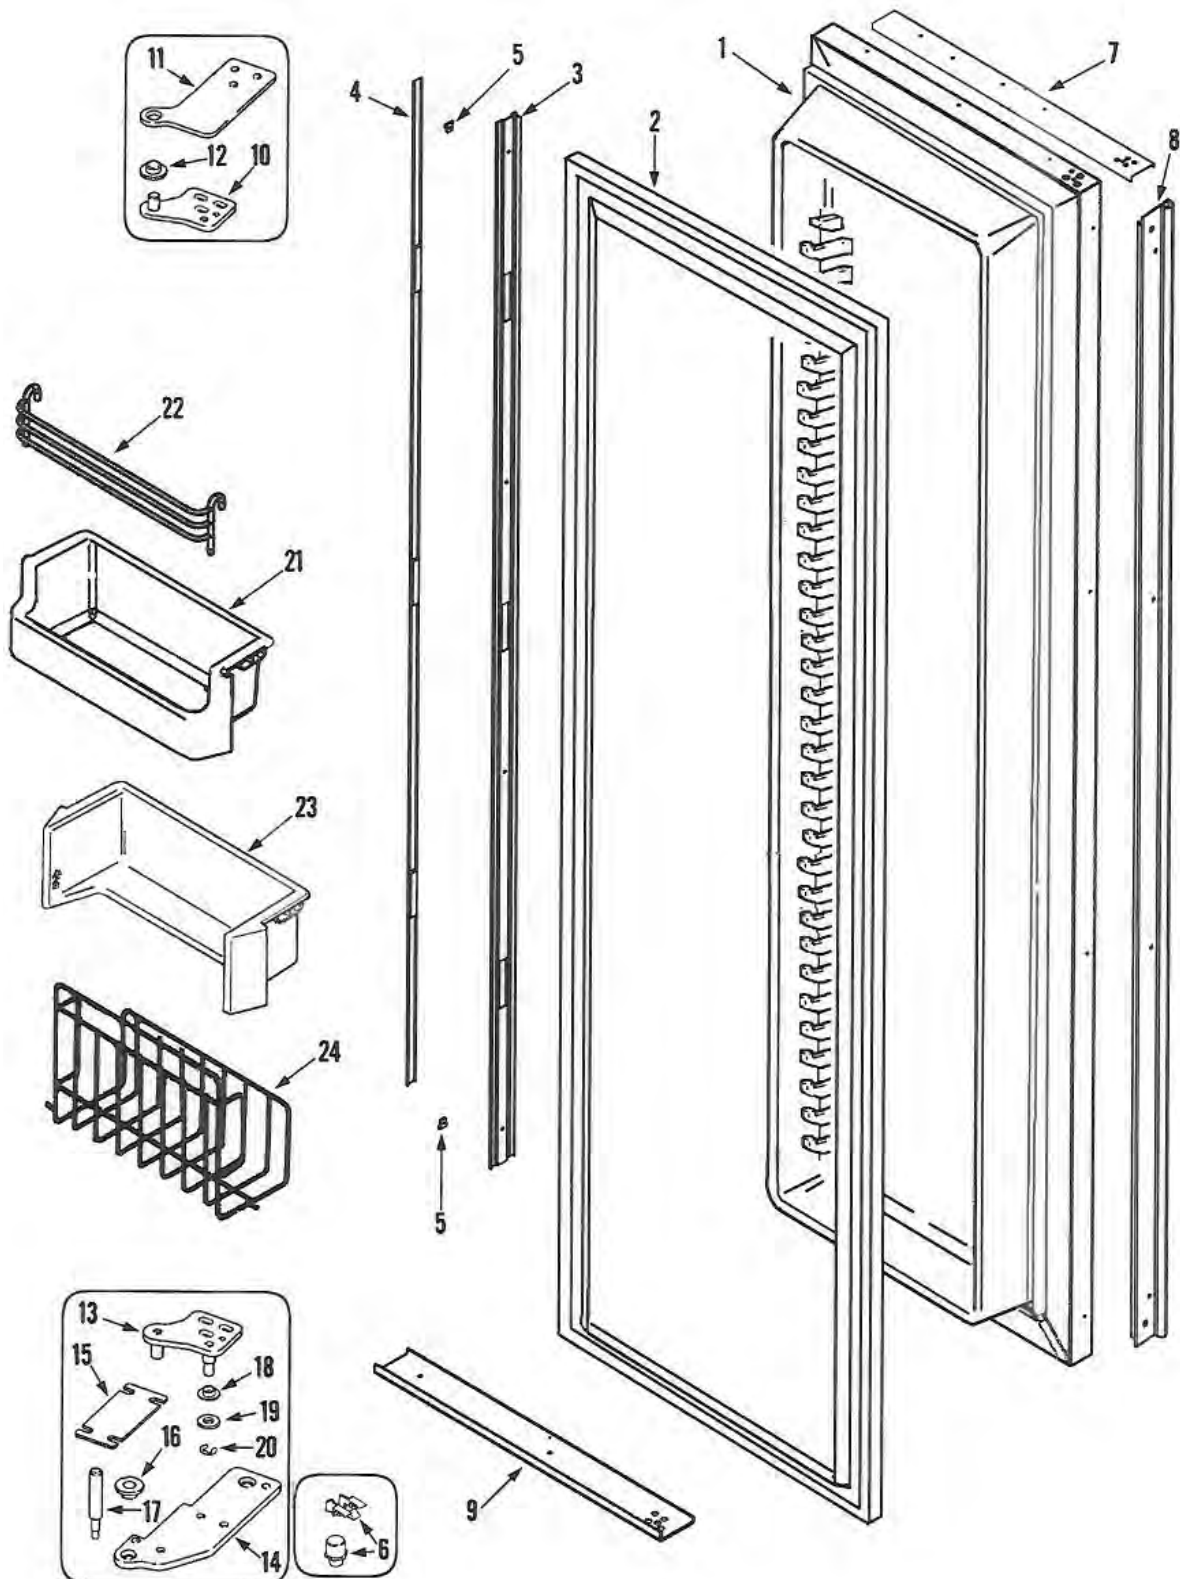

IF42BNDBOL Refrigerator - Freezer Door

HANDLES NOT PROVIDED WITH PRODUCT
MUST ORDER FROM CUSTOM CABINET
MANUFACTURER

IF42BNDBOL Refrigerator - Freezer Door Parts

Item	Dacor #	Description
1	106480	Door Asy., Freezer
2	103047	Seal, Freezer Door
3	106457	Trim, Perimeter (SLV)
-	106458	Screw, Trim
4	106459	Cover Asy., Screw (SLV) w/ Magnets
5	106460	Retainer, Cover Screw
6	103057	Stop Asy., Door
7	106481	Trim, Perimeter (TOP-SLV)
-	103334	Screw, Trim (SLV)
8	106462	Trim, Perimeter (SIDE-SLV)
-	103334	Screw, Trim (SLV)
9	106482	Trim, Perimeter (BTM-SLV)
-	103334	Screw, Trim (SLV)
10	103014	Hinge, Upper
-	102997	Screw, Hinge
-	103012	Screw, Hinge
11	102998	Plate, Upper Hinge
-	102999	Screw, Plate
12	103000	Bushing, Upper Hinge
13	103112	Hinge, Lower
-	102997	Screw, Hinge
-	103012	Screw, Hinge
14	103015	Plate, Lower Hinge
-	103035	Screw, Plate
15	103455	Shim, Lower Hinge
16	103003	Bushing, Lower Hinge
17	103005	Stud, Lower Hinge
-	103004	Nut, Hinge Stud
18	103006	Bushing, Closer
19	103007	Spacer, Closer
20	103008	Retainer, Closer Extension
21	103042	Shelf, Pick Off
22	103151	Wire, Pick Off Shelf
23	103045	Frame, Basket
24	103100	Basket, Tilt