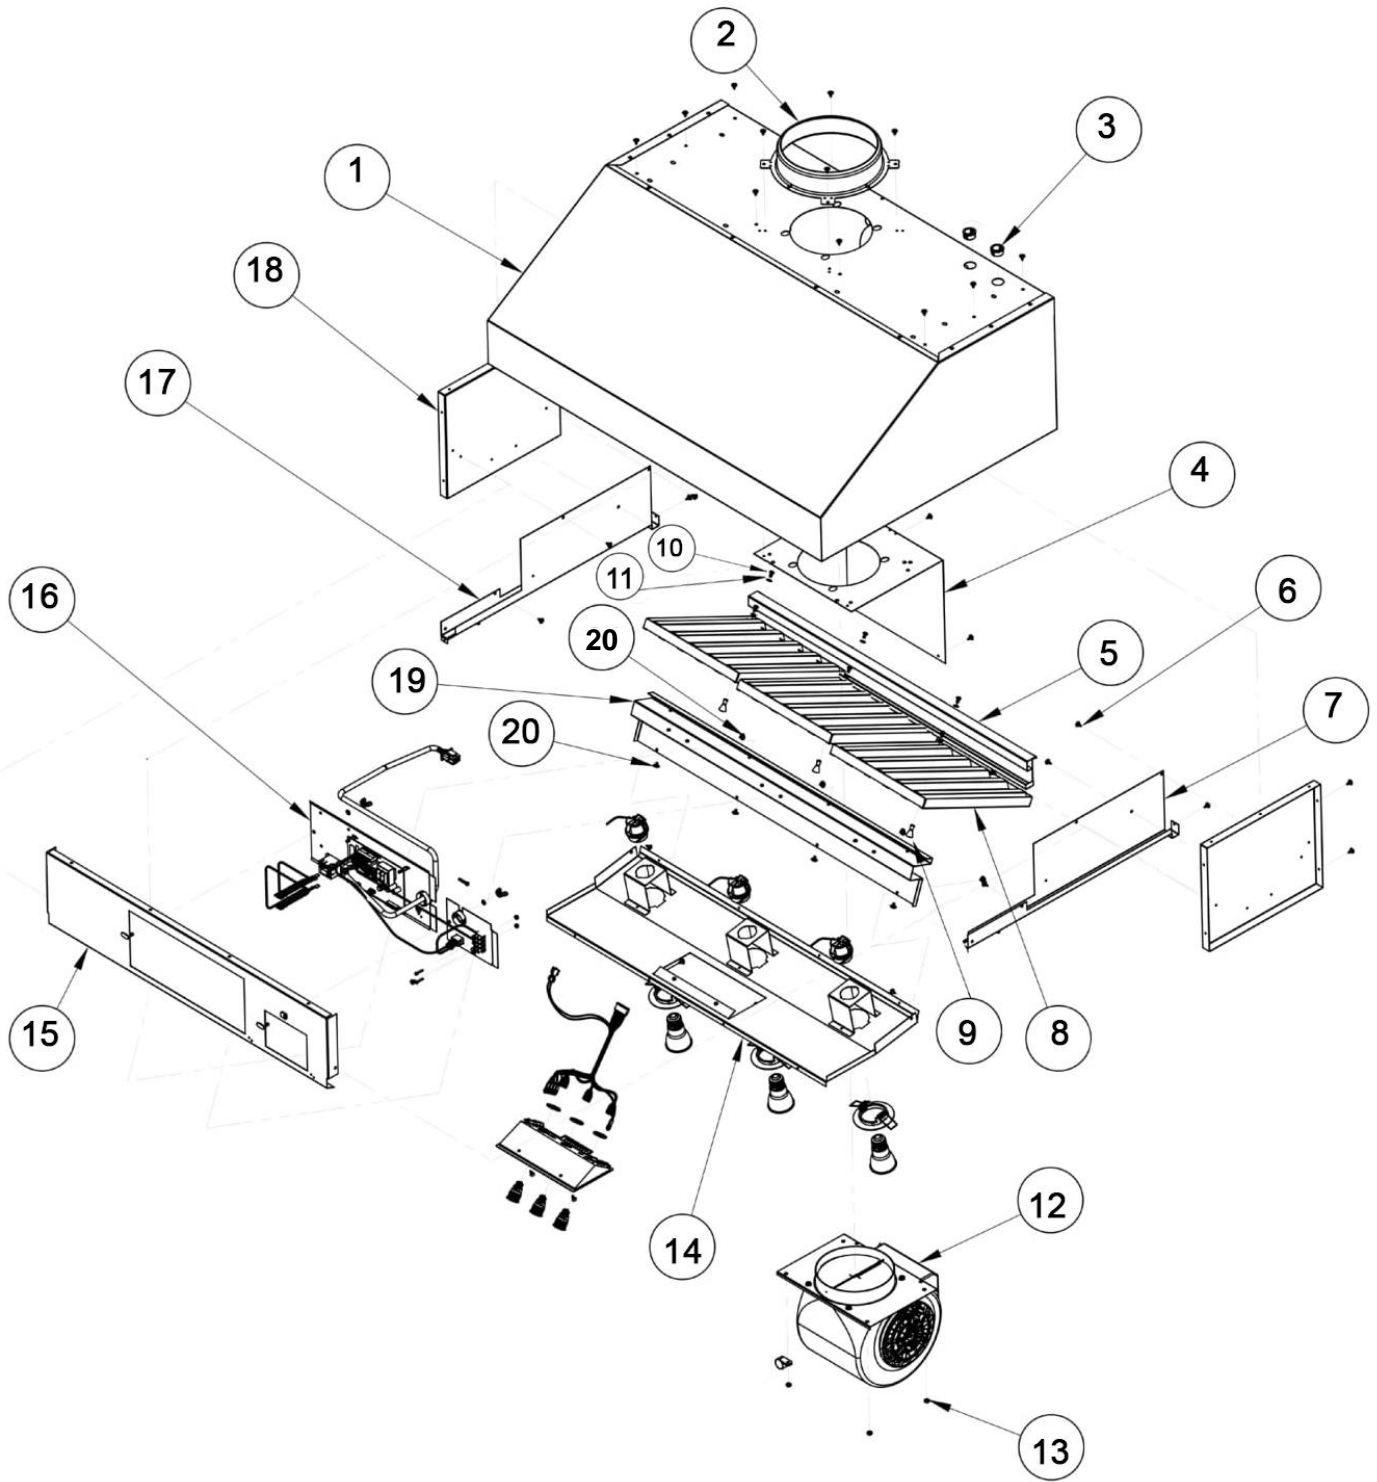

HWHP3612/HWHP3618 Hood Assembly

HWHP3612 Shown (parts list next page)

Return to Page 1

HWHP3612/HWHP3618 Hood Assembly Parts List

Item	HWHP3012 PN	HWHP3018 PN	Description
1	Not serviceable	Not serviceable	ASSY, CANOPY
2	101613	101613	COLLAR, DAMPER
3	83056	83056	BUSHING HEYCO SB-875-11
4	702452	702423	ASSY, CANOPY, MTG BRKT
5	702867	702867	WELDMENT, 36" GREASE TRAY
6	83263	83263	SCREW, PHILL, ROUND WASHER, HD.
7	110153-02	110153-02	TRIM, 36IN, RH
8	702495	702495	WELDMENT, BAFFLE
9	109109	109109	KNOB, BAFFLE
10	109328	109328	SCREW 8-32 X 5/16" PHIL PAN HD
11	83340	83340	#10 LOCK WASHER
12	702453	702718	ASSEMBLY, BLOWER
13	83308	83308	6-32 KEPS NUT
14	Reference Inner Assembly on Page 4		Asy, Control Panel
15	702463	703004	WELD, INTERIOR PANEL
16	702494-01	702494-01	ASSY, CONTROLLER
17	110152-01	110153-01	TRIM, 36", LH
18	109144	109114	FRAME, SIDE
19	702872	702872	ASSY, 36" REAR LINER
20	102373	102373	SCREW, #8-18 X 1/4"

[Return to Page 1](#)