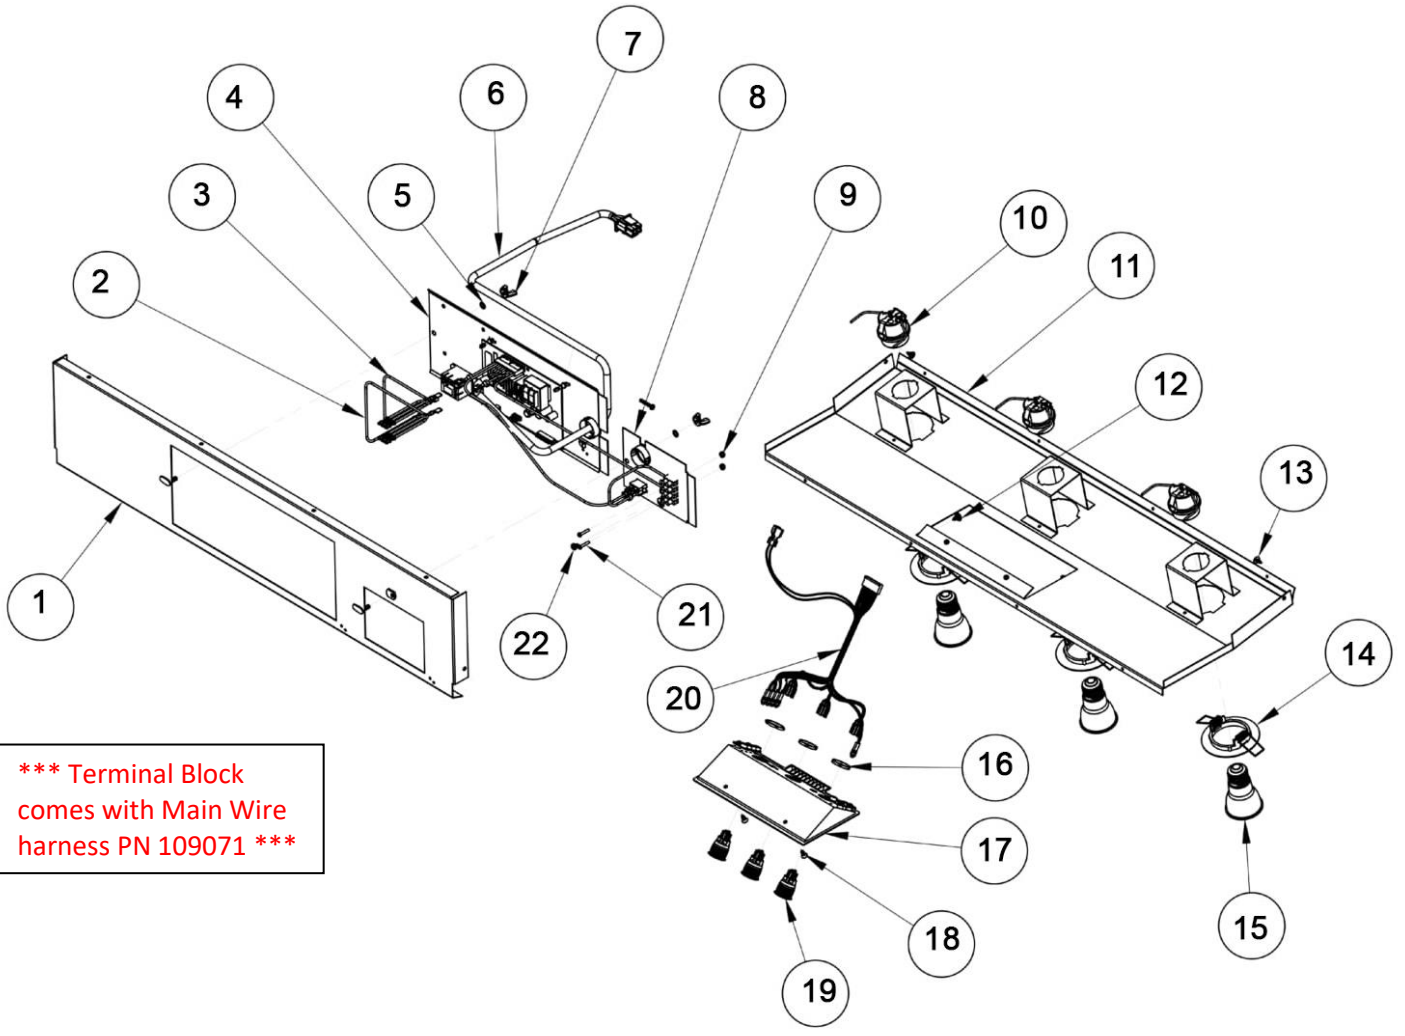

HWHP3612/HWHP3618 Inner Assembly

HWHP3612 Shown (parts list next page)

*** Terminal Block comes with Main Wire harness PN 109071 ***

Return to Page 1

HWHP3612/HWHP3618 Inner Assembly Parts List

Item	HWHP3012 PN	HWHP3018 PN	Description
1	702463	703004	WELD, INTERIOR PANEL
2	109076	109076	HARNESS, 3-LIGHT HOOD WIRE
3	109076	109076	HARNESS, 3-LIGHT HOOD WIRE
4	702494-01	702494-01	ASSY, CONTROLLER
5	83334	83334	STARWASHER, #8
6	109071	109071	HARNESS, MAIN WIRE, 1-FAN
7	83035	83035	NUT, WING, #10-24
8	702493	702493	ASSY, TERMINAL BLOCK PLATE
9	83531	83531	NUT, HEX, KEPS 4-40
10	101624	101624	LAMP HOLDER
11	702435AH-01	702435AH-01	ASY, LINER, 36"
12	83534	83534	SCREW, #8 X .375, ENAMEL PANEL
13	83263	83263	SCREW, PHILL, ROUND WASHER, HD.
14	109355S	109355S	TRIM, LAMP, HOODS
15	109253	109253	LIGHT, LED
16	113701	113701	JAM NUT
17	703582	703582	ASSY, CTRL PANEL, WHITE LED
18	107578	107578	SCREW BP, PHIL, FLT HD, TYPE 1
19	113701	113701	PUSH BUTTON SWITCH, WHITE LED
20	113789	113789	HARNESS, CTRL PANEL WIRE
21	83530	83530	SCREW, PHIL. PAN HD, 4-40 X .625 LG
22	83001	83001	SCREW, PHIL PAN HD, 8 x 1/4"

[Return to Page 1](#)