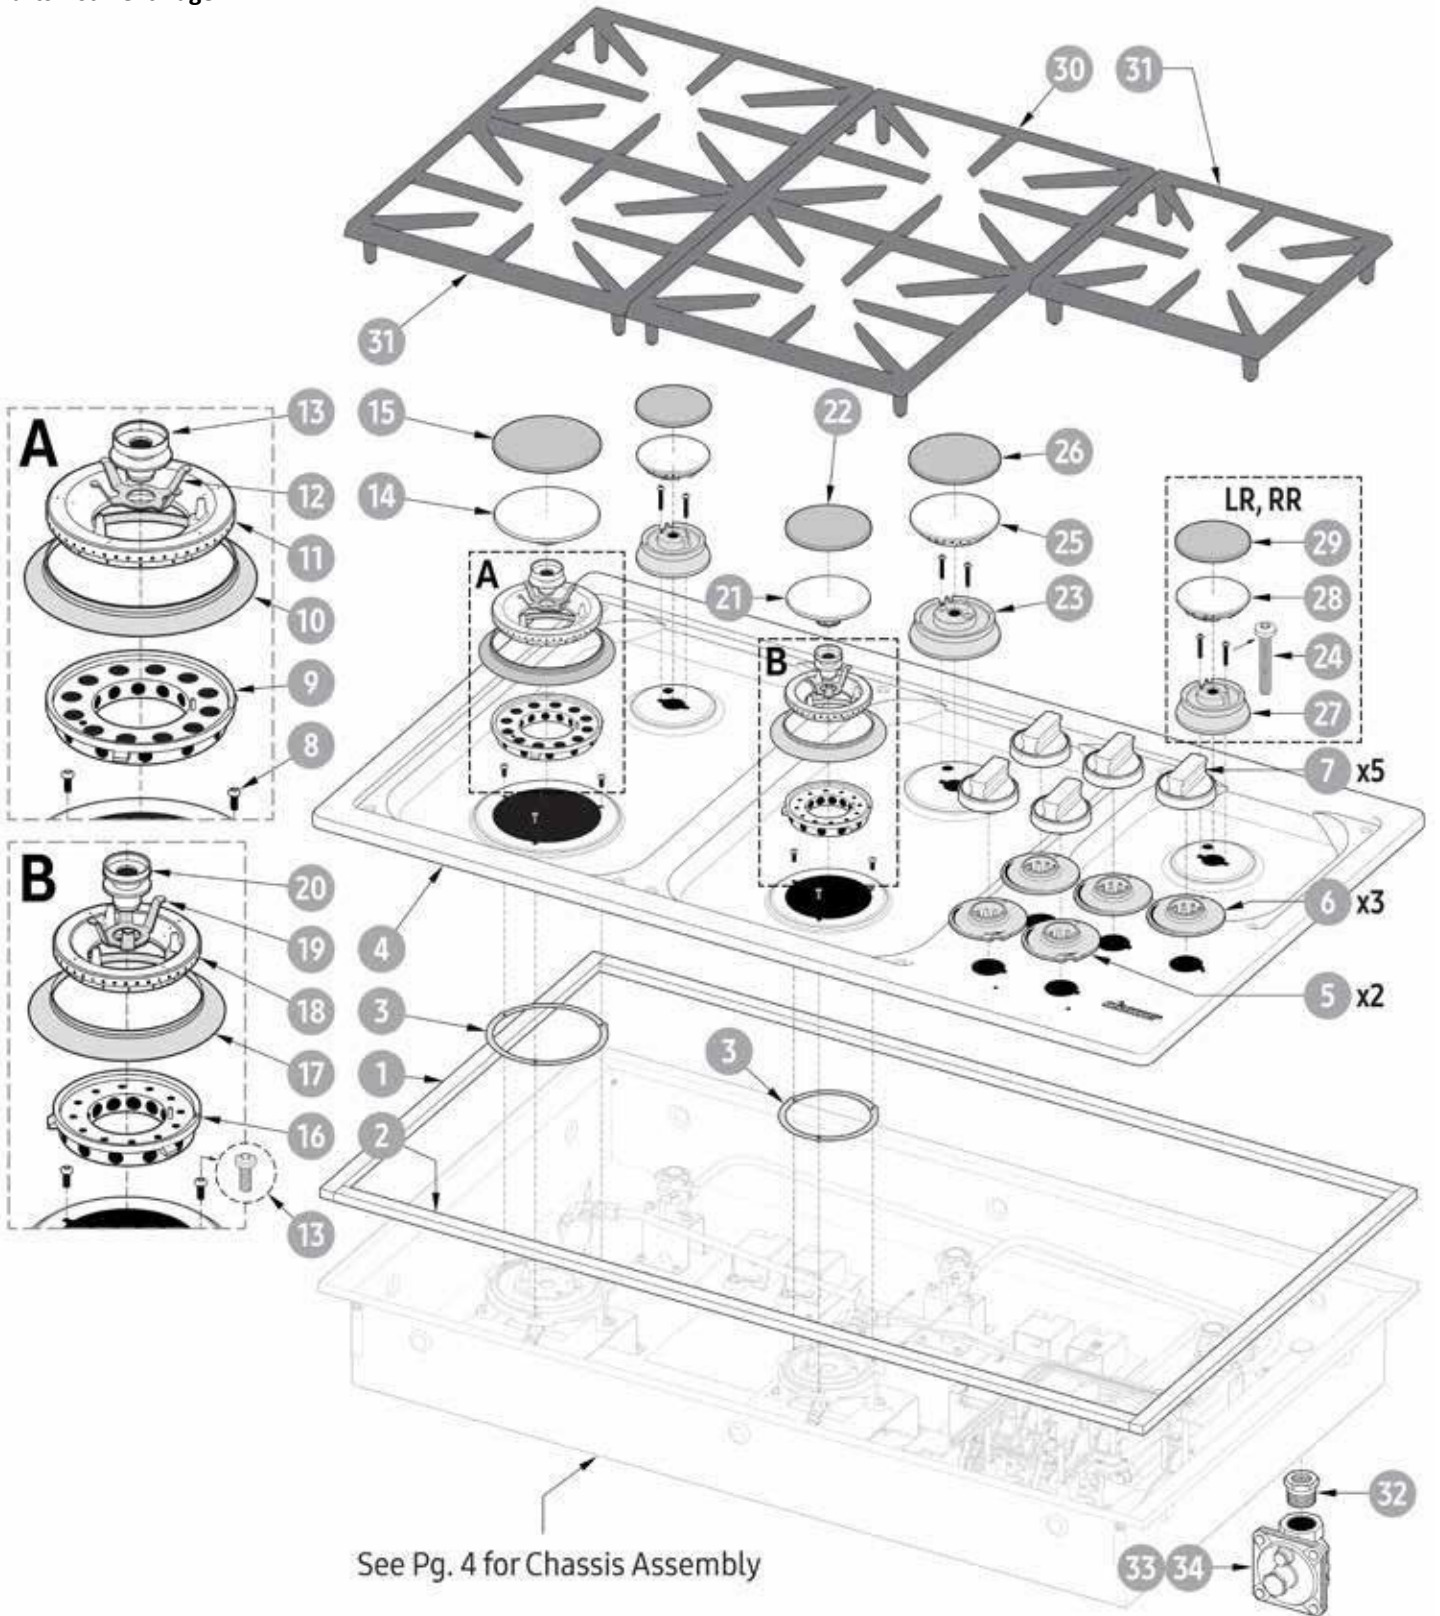

HPCT365 Cooktop Assembly

Parts List Next Page

See Pg. 4 for Chassis Assembly

Return to Page 1

HPCT365 Cooktop-Assembly Parts List

Item	Part No.	Description
1	92310-001	Top Frame/Chassis Foam Gasket
2	92310-003	Top Frame/Chassis Foam Gasket
3	76451	Base/Top Frame Graphite-Gasket Set
4	703587	Stainless-Steel Grained Top Frame (w/60mm Heritage Logo)
5	108925-01	Spill Protector (with SIMMER)
6	108924-01	Spill Protector
7	109321	Illuminated Knob
8	83707	Pan-Head Torx Screw
9	92195	D-Dual Cross-Ring Assembly
10	92226	D-Dual Cross-Ring Skirt
11	103738	D-Dual Burner Head
12	103739	D-Dual Retaining Clip
13	103756	D-Dual Inner-Burner Base
14	92230	D-Dual Flat Top Cap
15	92232	Porcelain D-Dual Top-Cap Cover
16	92388	C-Cross Ring Assembly
17	92459	C-Dual Cross-Ring Skirt
18	103736	C-Dual Burner Head
19	103748	C-Dual Retaining Clip
20	103801	C-Dual Inner-Burner Base
21	92460	C-Dual Flat Top Cap
22	92231	Top-Cap Cover
23	700175	C-Single Burner-Base Assembly
24	83716	Pan-Head Torx Screw
25	103737	C-Single Burner Head
26	92236	Burner-Head Cover
27	700174	B-Single Burner-Base Assembly
28	103735	B-Single Burner Head
29	92235	Burner-Head Cover
30	108900MB	12" x 20" Grate
31	108901MB	12" x 10" Grate
32	83458	Reducer Bushing
33	62834	Maxitrol RV48CL 5" WC Natural-Gas Regulator
34	72980	10" Liquid Propane Regulator

[Return to Page1](#)