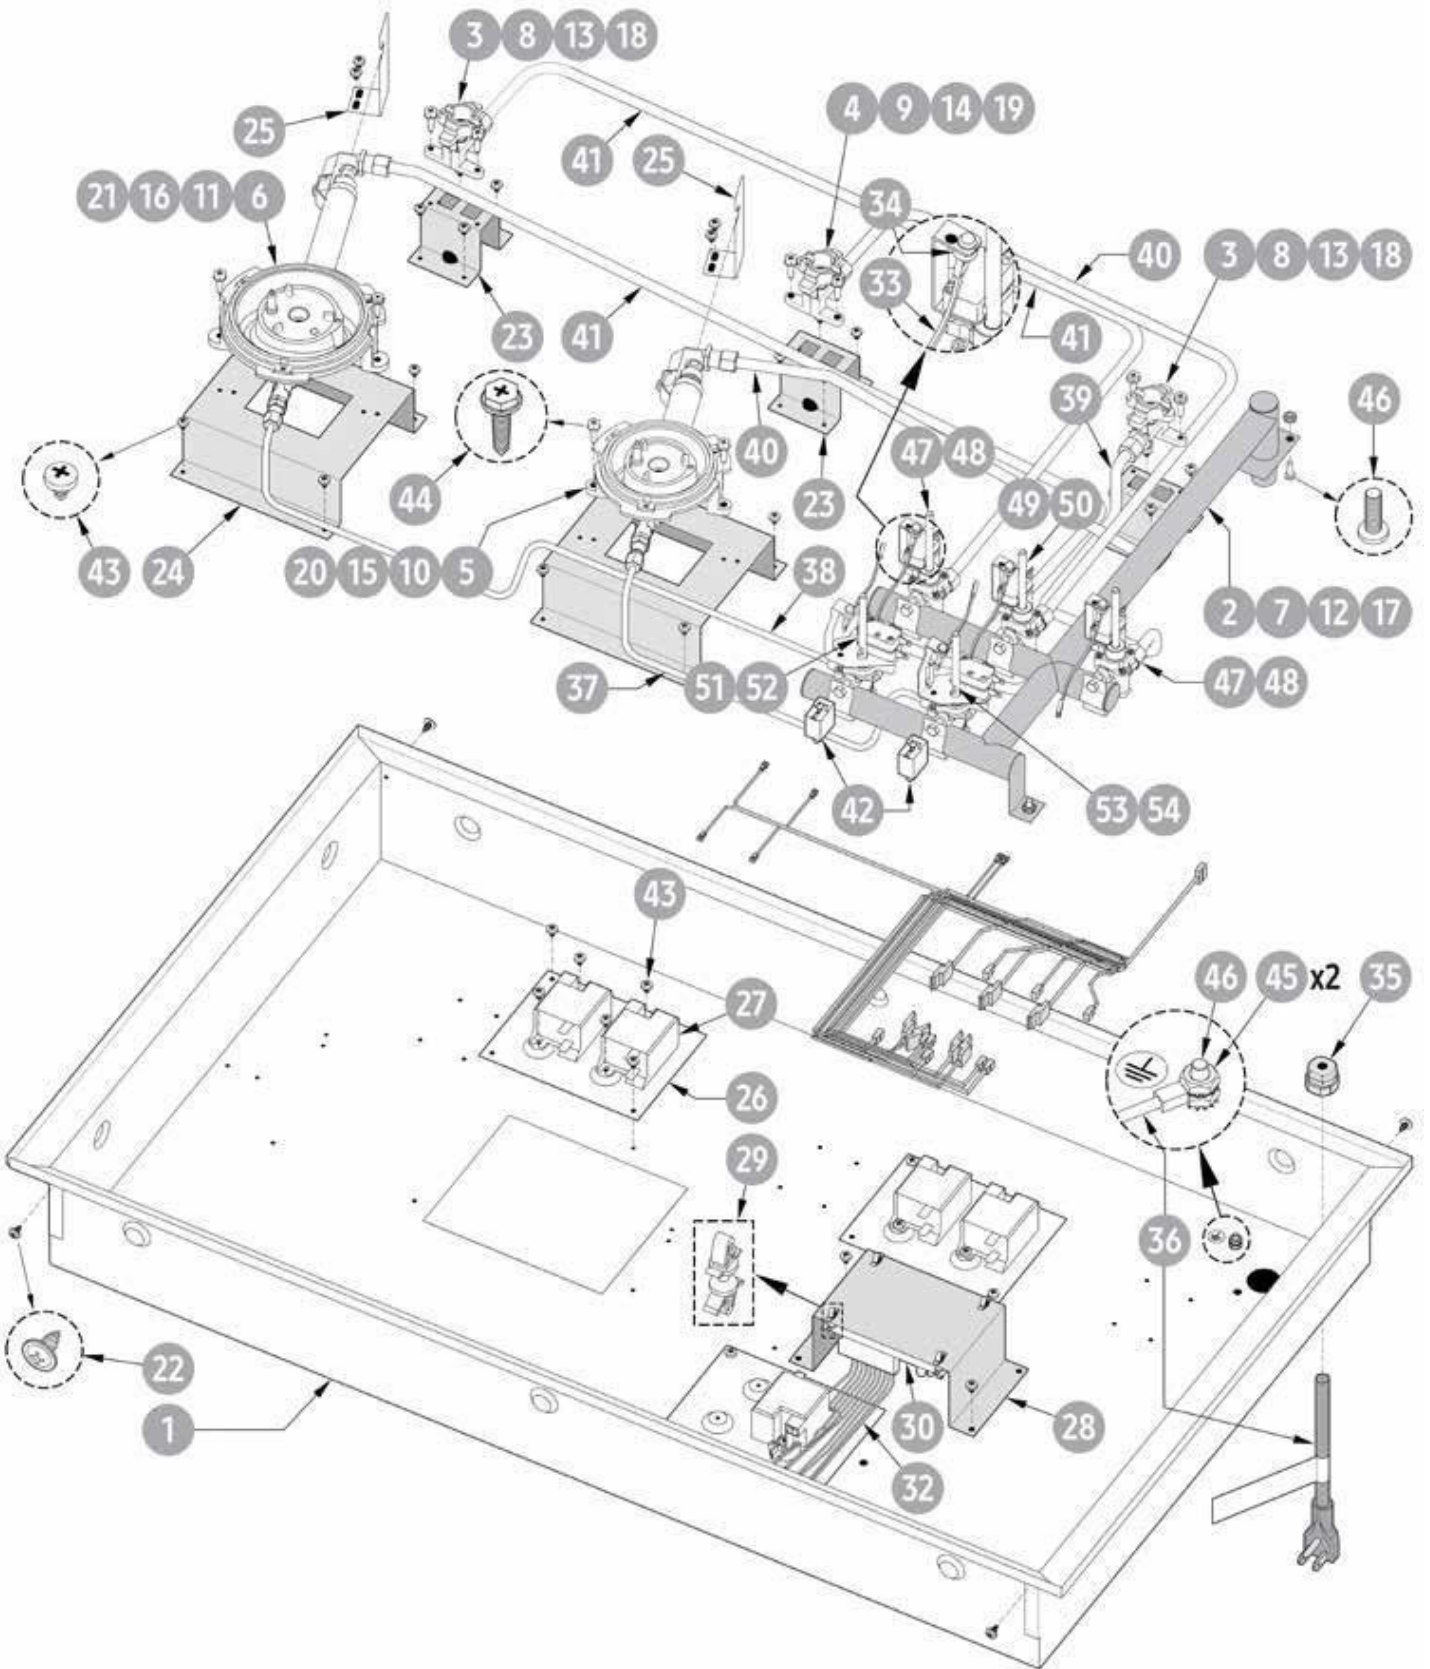

HPCT365 Chassis Assembly

Parts List Next Page

Return to Page 1

HPCT304 Chassis-Assembly Parts List

Item	Part No.	Description
1	46318	Chassis
2	701421-01	Manifold Assembly – Natural Gas
3	72806NG	Jet Holder B Single
4	72809NG	Jet Holder C Single
5	103747-01	Natural Gas C-Dual Burner Base
6	103744-01	Natural Gas D-Dual Burner Base
7	701421-02	Manifold Assembly – Liquid Propane
8	72806LP	Jet Holder B Single
9	72809LP	Jet Holder C Single
10	103747-02	Liquid Propane C-Dual Burner Base
11	103744-02	Liquid Propane D-Dual Burner Base
12	701421-03	Manifold Assembly – Natural Gas/Hi-Altitude
13	72806NGH	Jet Holder B Single
14	72809NGH	Jet Holder C Single
15	103747-03	Natural Gas/Hi-Altitude C-Dual Burner Base
16	103744-03	Natural Gas/Hi-Altitude D-Dual Burner Base
17	701421-04	Manifold Assembly – Liquid Propane/Hi-Alt
18	72806LPH	Jet Holder B Single
19	72809LPH	Jet Holder C Single
20	103747-04	Liquid Propane/Hi-Altitude C-Dual Burner Base
21	103744-04	Liquid Propane/Hi-Altitude D-Dual Burner Base
22	83263	Round-Washer Head Phillips Screw
23	46319	Base-Bracket Jet Holder
24	46286	Dual-Burner Support Channel
25	106961	Burner-Support Bracket
26	46297	Igniter Mounting Plate
27	72634	Re-ignition Module
-	76482-001	Igniter Assembly (not shown)

Item	Part No.	Description
28	103798	LED-Isolation Bracket
29	83538	Nylon PCB Support
30	106104	LED-Isolator Board
31	103790	120 VAC Wire Harness
32	103791	5 VDC Wire Harness
33	113612	Brighter LED/Socket Assembly
34	103757	LED Retaining Ring
35	83141	Strain-Relief Bushing
36	72765	Flat-Plug Power-Supply Cord
37	107146	20" L $\frac{3}{16}$" Flex Tube
38	107145	27" L $\frac{3}{16}$" Flex Tube
39	108564	$\frac{5}{16}$" Cooktop Flex Tube
40	108565	$\frac{5}{16}$" Cooktop Flex Tube
41	108566	$\frac{5}{16}$" Cooktop Flex Tube
42	703542	White-Light Indicator Assembly
43	83001	#8 x 1/4" Phillips Pan-Head Screw
44	83700	#10 x 3/4" Phillips-Head Screw
45	83048	#8-32 Hex Keps Nut
46	83572	#8-32 x .50" Screw
47	66953NG	9500 BTU Valve Natural Gas (Left-/Right-Rear Burner)
48	66953LP	9500 BTU Valve Liquid Propane (Left-/Right-Rear Burner)
49	66971NG	12,500 BTU Valve Natural Gas (Center-Rear Burner)
50	66971LP	12,500 BTU Valve Liquid Propane (Center-Rear Burner)
51	66972NG	18,000 BTU Valve Natural Gas (Left-Front Burner)
52	66972LP	18,000 BTU Valve Liquid Propane (Left-Front Burner)
53	66955NG	12,500 BTU Valve Natural Gas (Right-Front Burner)
54	66955LP	12,500 BTU Valve Liquid Propane (Right-Front Burner)