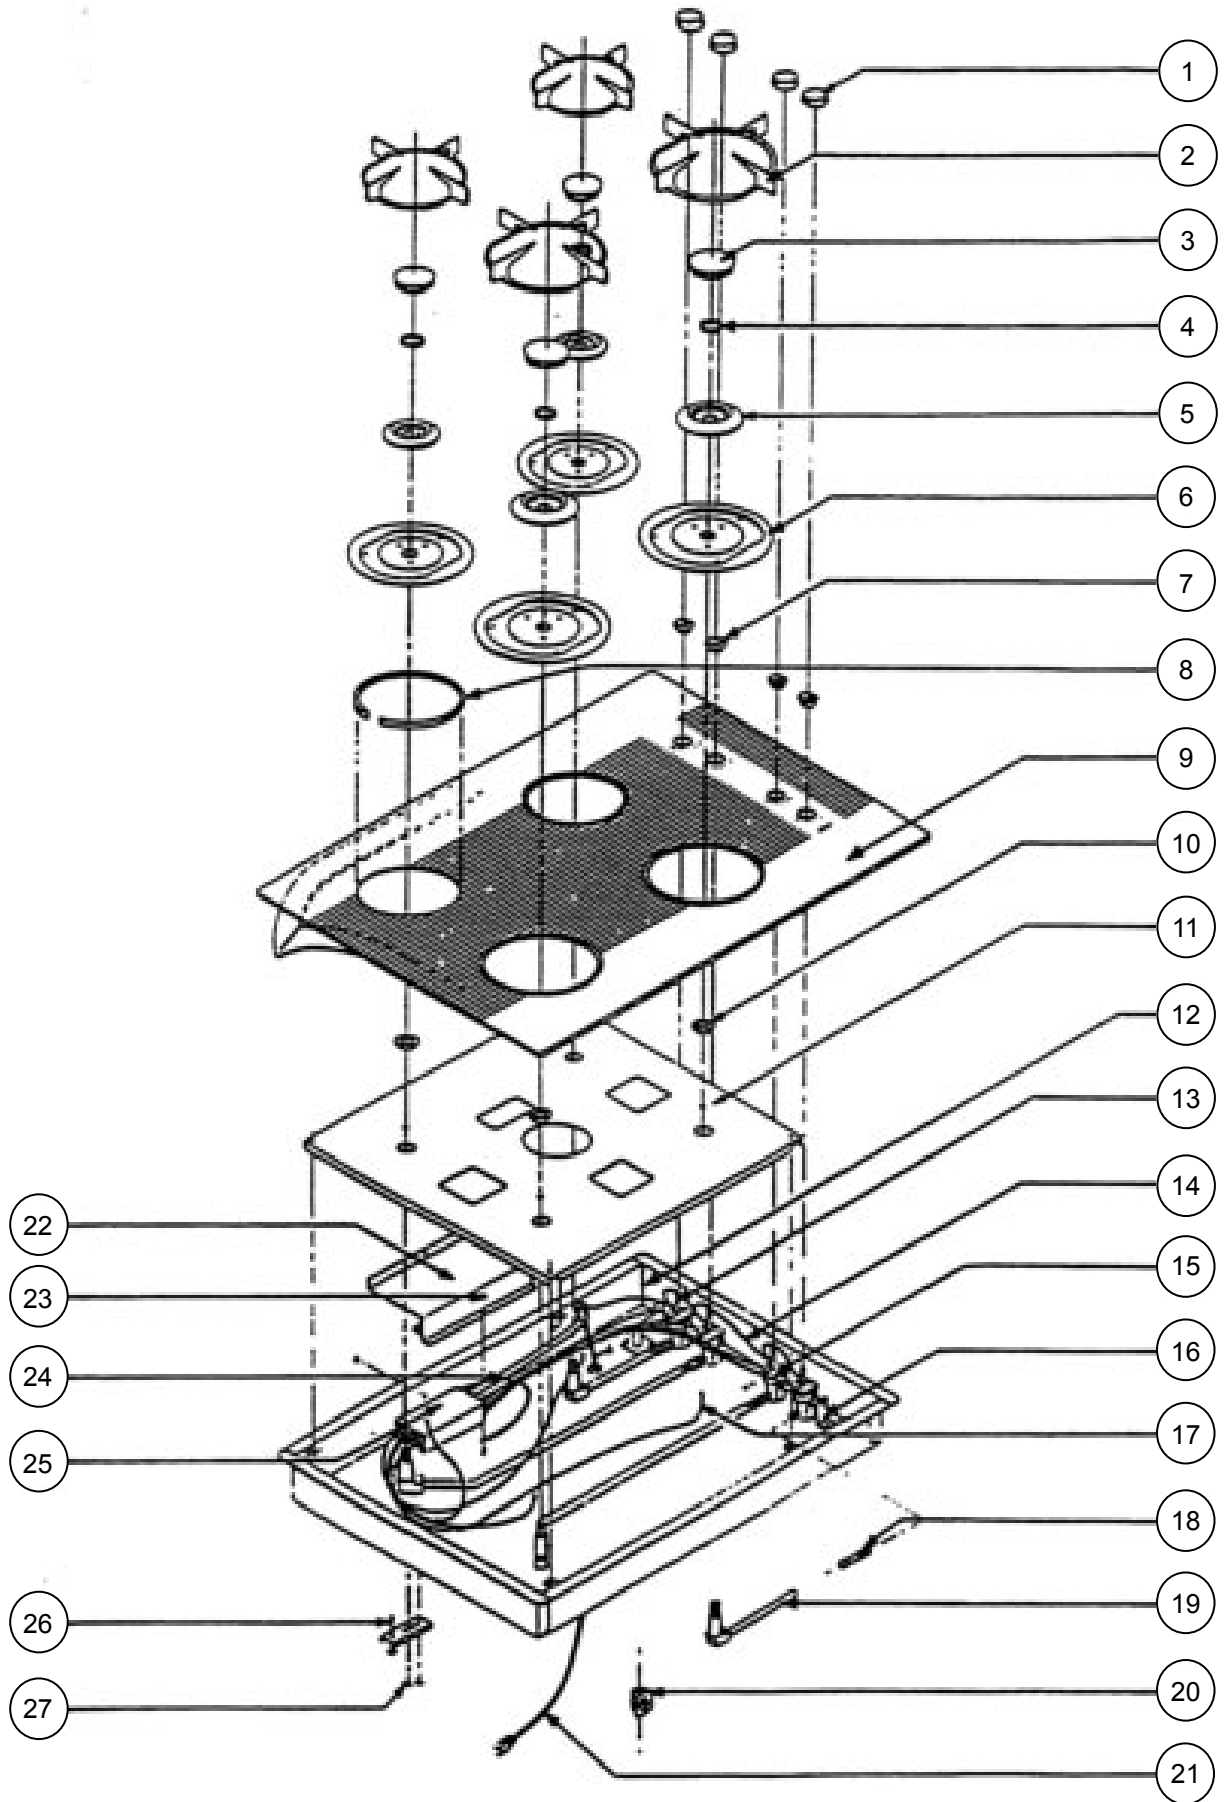

# GGC304 Cooktop Parts

| Item | Part #          | Description                      |
|------|-----------------|----------------------------------|
| 1    | 82002A,B,W      | KNOB                             |
| 2    | 82314AP, BP, WP | GRATE - LARGE                    |
|      | 82315AP, BP, WP | GRATE - SMALL                    |
| 3    | 86011           | B BURNER CAP - SMALL - 9000 BTU  |
|      | 86012           | C BURNER CAP - LARGE - 12000 BTU |
| 4    | 86405           | BURNER ATTACHMENT RING           |
| 5    | 86762           | B BURNER WITH IGNITOR AND O-RING |
|      | 86763           | C BURNER WITH IGNITOR AND O-RING |
| 6    | 26189AP, BP, WP | SPILL TRAY LARGE - 12000 BTU     |
|      | 26191AP, BP, WP | SPILL TRAY SMALL - 9000 BTU      |
| 7    | 82085A, B, W    | SPILL PROTECTOR, GLASS MOUNT     |
| 8    | 82008           | SPILL TRAY GASKET, SMALL         |
|      | 82398           | SPILL TRAY GASKET, LARGE         |
| 9    | 86050A, B, W    | 30" GLASS TOP WITH CHASSIS SEAL  |
| 10   | 86019           | BURNER PIPE NUT, B AND C         |
| 11   | 78246           | BURNER SUPPORT - 304             |
| 12   | 27040           | CHASSIS ASSEMBLY - 304           |
| 13   | 86039           | B VALVE                          |
|      | 86040           | C VALVE                          |
| 14   | 14287           | SWITCH CABLE ASSEMBLY            |
| 15   | 86046           | SPARK SWITCH                     |
| 16   | 86044           | MANIFOLD W/VALVES - 304          |
| 17   | 14301           | SPARK PLUG REPLACEMENT WIRE      |
| 18   | 86041           | SHUTTER - B BURNER               |
|      | 86042           | SHUTTER - C BURNER               |
| 19   | 86047           | FEED PIPE - RF AND RR            |
|      | 86048           | FEED PIPE - LF                   |
|      | 86049           | FEED PIPE - LR                   |
| 20   | 82540           | REGULATOR                        |
| 21   | 12179           | POWER SUPPLY CORD                |
| 22   | 26202           | IGNITOR BOX HOLD DOWN SHIELD     |
| 23   | 83048           | 8-32 KEPS NUT                    |
| 24   | 13120           | HARNESS SWITCH TO IGNITOR BOX    |
| 25   | 82316           | IGNITOR BOX                      |
| 26   | 12277           | HOLD DOWN BRACKET                |
| 27   | 83306           | 8 X 3/8 PHILIPS HEAD SCREW       |