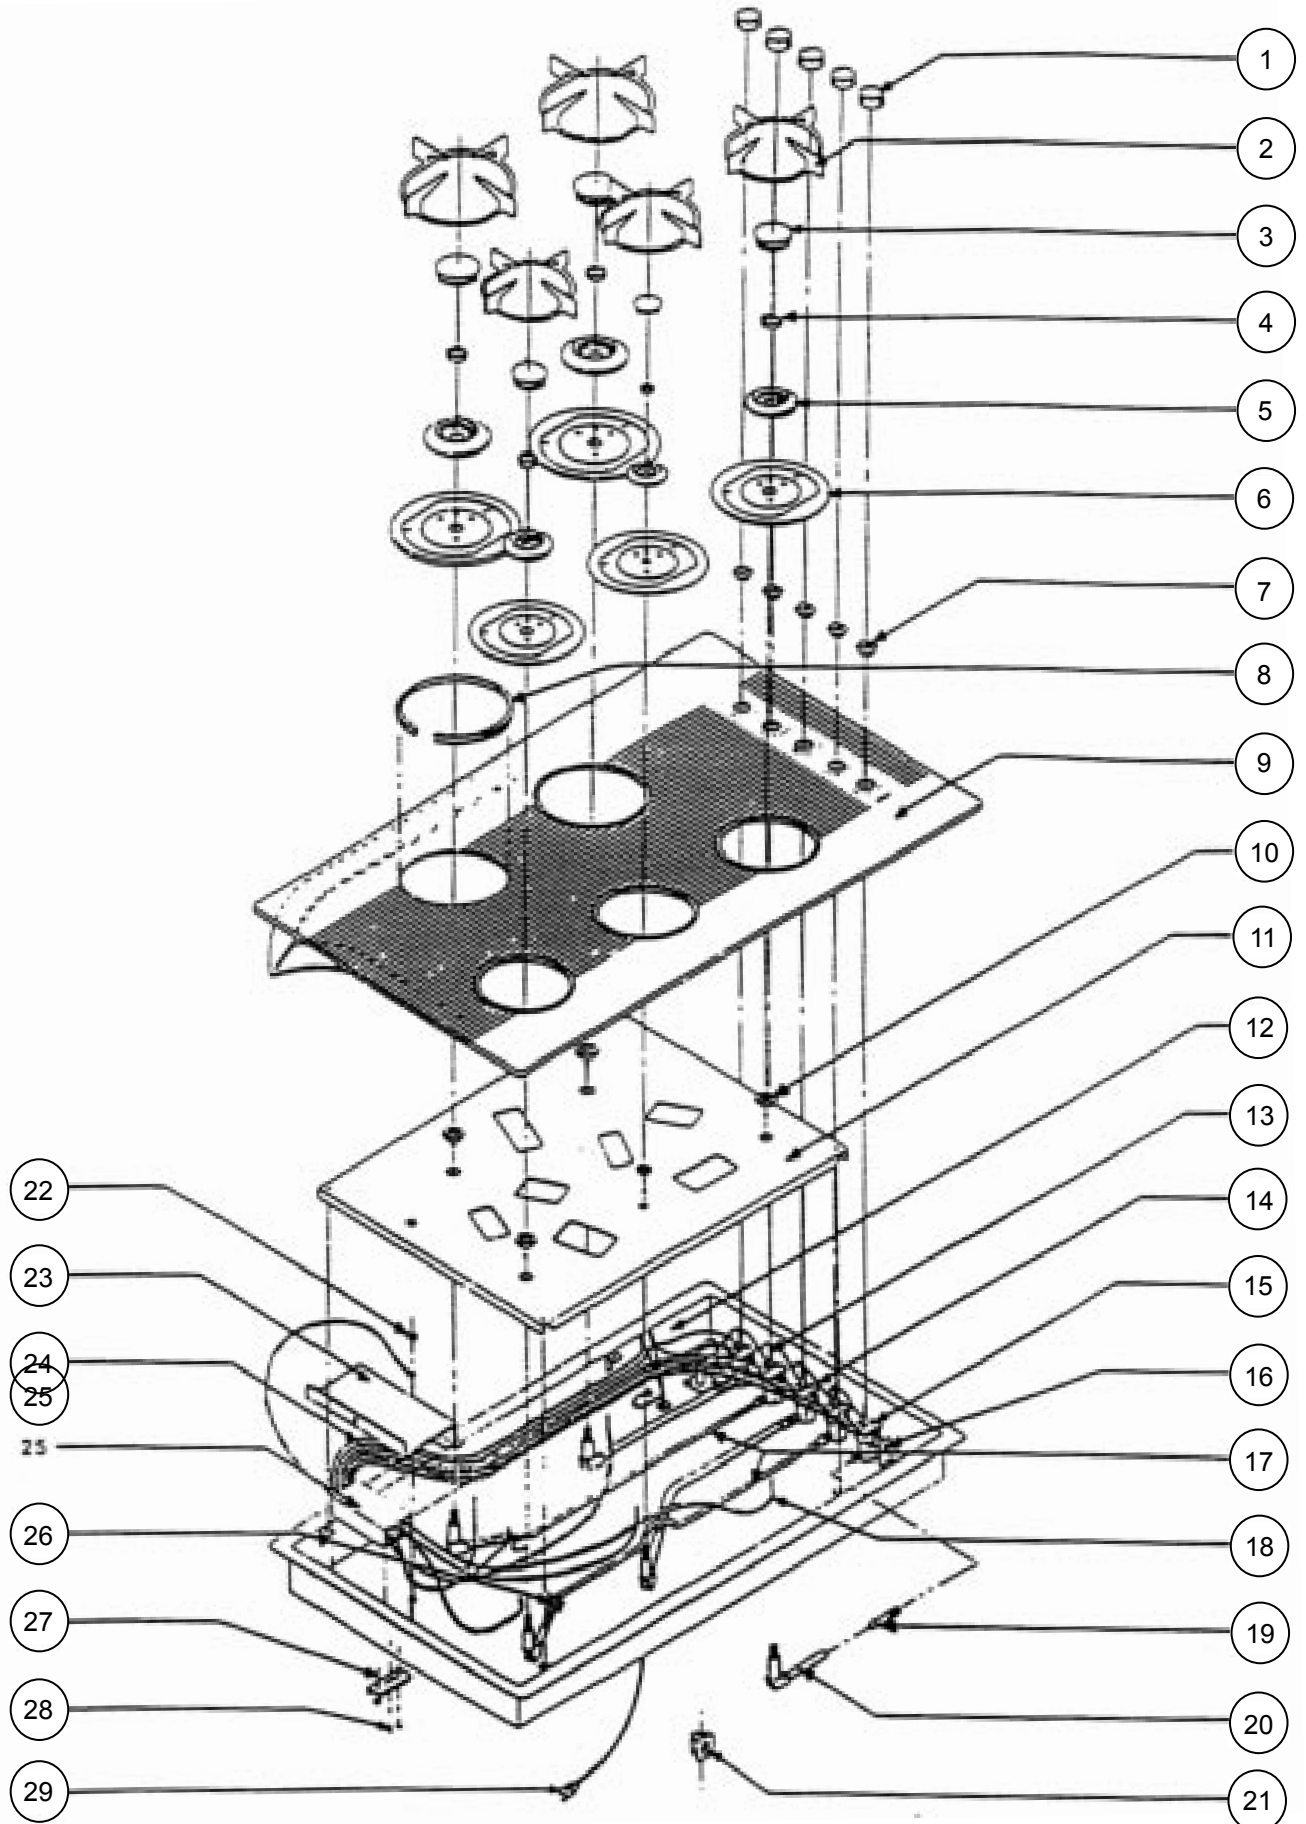

GGC365 Cooktop Assembly

GGC365 Cooktop Parts

Item	Part #	Description
1	82002A,B,W	KNOB
2	82314AP, BP, WP	GRATE - LARGE
	82315AP, BP, WP	GRATE - SMALL
3	86011	B BURNER CAP - SMALL - 9000 BTU
	86012	C BURNER CAP - LARGE - 12000 BTU
	86008	H BURNER CAP - SIMMER
4	86405	BURNER ATTACHMENT RING B and C
	86406	BURNER ATTACHMENT RING
5	86762	B BURNER WITH IGNITOR AND O-RING
	86761	C BURNER WITH IGNITOR AND O-RING
	86013	H BURNER WITH IGNITOR AND O-RING
6	26189AP, BP, WP	SPILL TRAY LARGE - 12000 BTU
	26191AP, BP, WP	SPILL TRAY SMALL - 9000 BTU
	26190AP, BP, WP	SPILL TRAY SIMMER - 1650 BTU
7	82085A, B, W	SPILL PROTECTOR, GLASS MOUNT
8	82008	SPILL TRAY GASKET, SMALL
	82398	SPILL TRAY GASKET, LARGE
9	86051A, B, W	36" GLASS TOP WITH CHASSIS SEAL
10	86019	BURNER PIPE NUT, B AND C
	86018	BURNER PIPE NUT, H
11	78254	BURNER SUPPORT
12	27041	CHASSIS ASSEMBLY
13	86039	B VALVE
	86040	C VALVE
	86038	H VALVE
14	14309	SWITCH CABLE ASSEMBLY
15	86046	SPARK SWITCH

Item	Part #	Description
16	86045	MANIFOLD W/VALVES - 365
17	86024	TUBE ASSEMBLY - VALVE TO LF
	86025	TUBE ASSEMBLY - VALVE TO LR
18	14301	SPARK PLUG REPLACEMENT WIRE
19	86041	SHUTTER - B AND H BURNER
	86042	SHUTTER C BURNER
20	86020	FEED PIPE - RF
	86021	FEED PIPE - LF AND LR
	86022	FEED PIPE - MID FRONT
	86023	FEED PIPE - RR
21	82540	REGULATOR
22	26202	IGNITOR BOX HOLD DOWN SHIELD
23	13121	HARNESS SWITCH TO IGNITOR BOX
24	82317	IGNITOR BOX
25	86034	REMOTE JET HOLDER - SMALL
	86035	REMOTE JET HOLDER - LARGE
26	12277	HOLD DOWN BRACKET
27	83306	8 X 3/8 PHILIPS HEAD SCREW
28	12179	POWER SUPPLY CORD

Part no longer available? Call Dacor: (800) 793-0093 ex. 3814