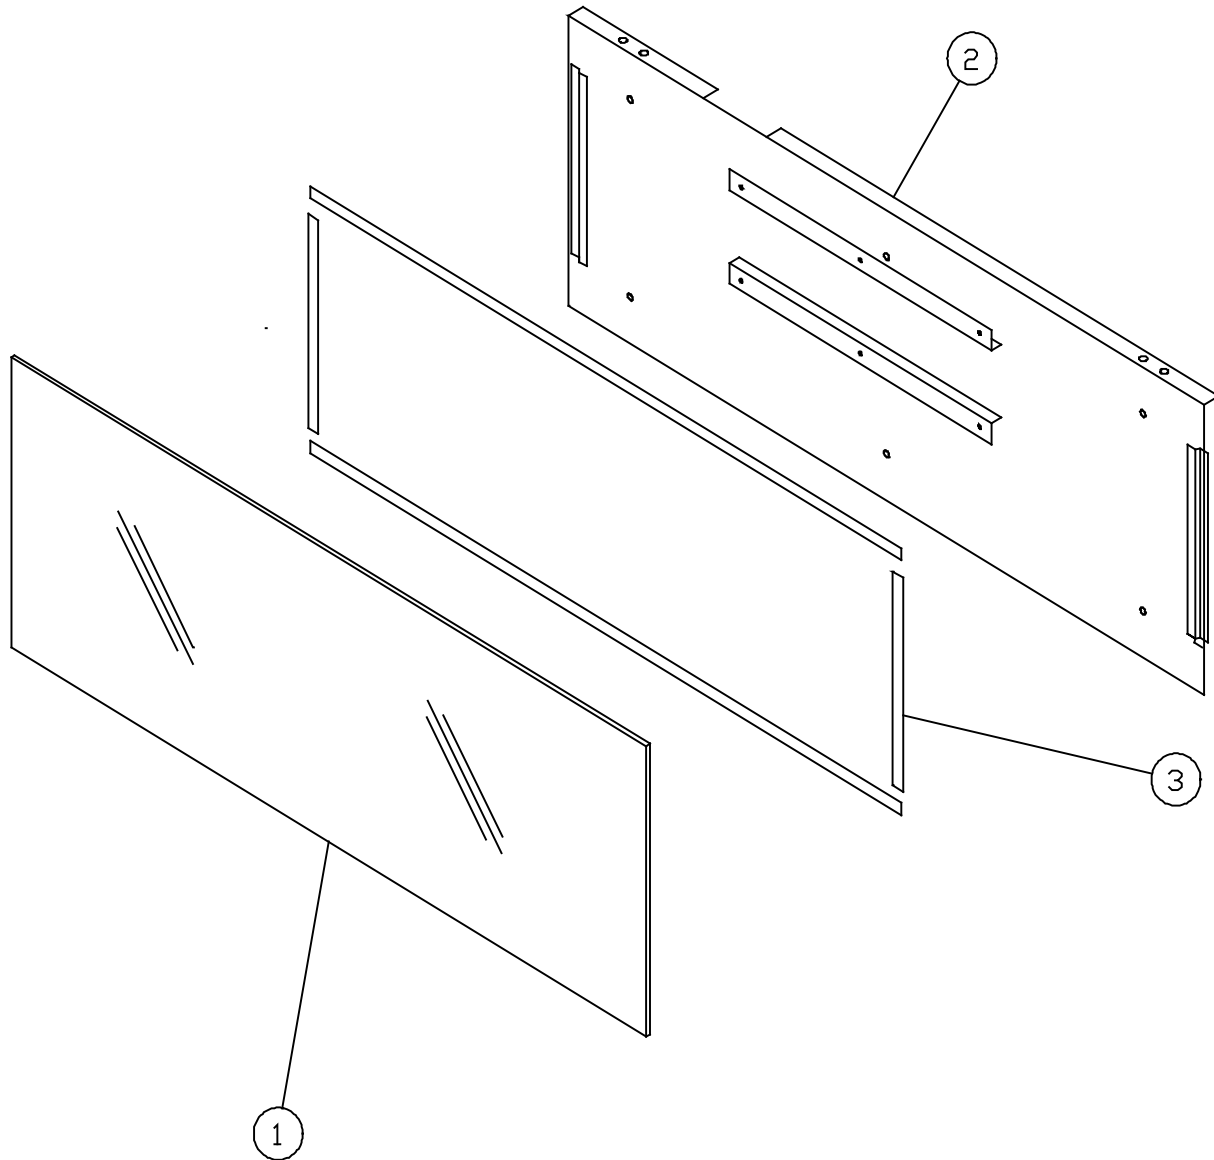

dacor®

The Life of the Kitchen.®

PARTS CATALOG

EWO Warming Drawer

Page	Description
2	Glass Backing Panel Assembly
3	Drawer Assembly
4	Front Frame Assembly
5	Chassis Bottom
6	Chassis Top

Revised 08-18-2014

EWO - Backing Panel Assy

Item	Description	EWO24	EWO27	EWO30
1	DRAWER FRONT GLASS	82273B,R,S	82274B,R,S	82517B,R,S
2	GLASS BACKING PANEL	27118B,R	27143B,R	27162B,R
3	DOUBLE SIDE TAPE	83224	83224	83224

Color Key: B = black, R = arctic, S= Stainless

EWO - Drawer Assembly

Item	Description	EWO24	EWO27	EWO30
1	DRAWER ASSEMBLY	13077	13078	13088
2	DAMPER SLIDE ASSEMBLY	27635	27636	27636
3	RH SIDE POST (STAINLESS)	26700	26700	26700
4	RH SIDE POST (BLK/ART)	26953B,R	26953B,R	26953B,R
5	LH SIDE POST (STAINLESS)	26701	26701	26701
6	LH SIDE POST (BLK/ART)	26952B,R	26952B,R	26952B,R
7	DAMPER COVER (STAINLESS)	26475	26475	26740E
8	DAMPER COVER (BLK/ART)	26932B,R	26933B,R	26934B,R
9	DRAWER SKIN (STAINLESS)	26496	26715	26730
10	GLASS RETAINER (BLK/ART)	26935B,R	26936B,R	26937B,R
11	HANDLE (STAINLESS)	13461BK,BR, CH	13462BK,BR, CH	13463BK,BR,CH
12	HANDLE (BLK/ART)	13458B,R	13459B,R	13460B,R
13	DAMPER KNOB	82415B	82415B	82415B
14	RUBBER BUMPER	83578	83578	83578