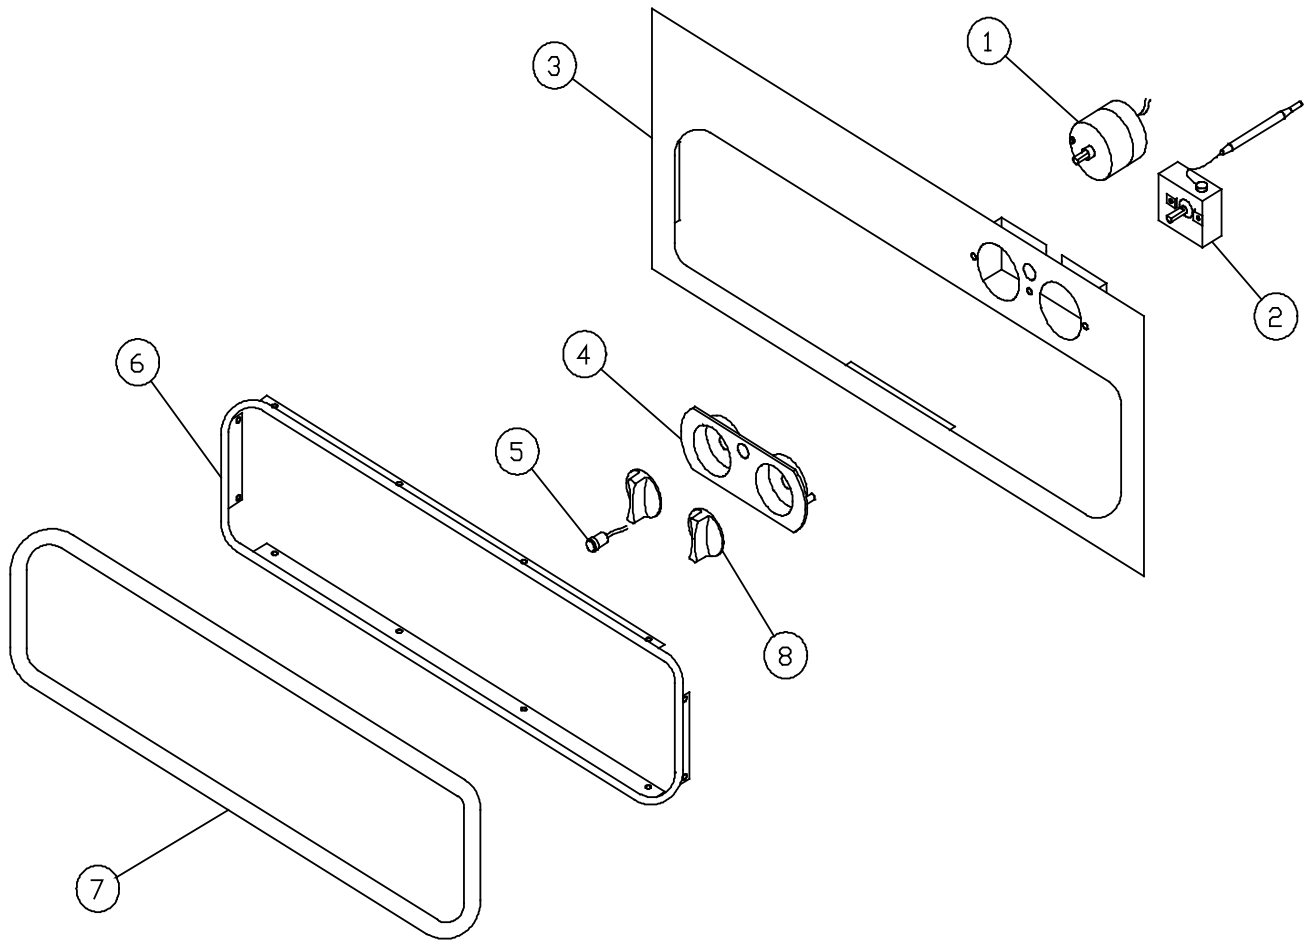

Item	Description	EWO24	EWO27	EWO30
1	DRAWER FRONT GLASS	82273B,R,S	82274B,R,S	82517B,R,S
2	GLASS BACKING PANEL	27118B,R	27143B,R	27162B,R
3	DOUBLE SIDE TAPE	83224	83224	83224

Color Key: B = black, R = arctic, S= Stainless

EWO - Drawer Assembly

Item	Description	EWO24	EWO27	EWO30
1	DRAWER ASSEMBLY	13077	13078	13088
2	DAMPER SLIDE ASSEMBLY	27635	27636	27636
3	RH SIDE POST (STAINLESS)	26700	26700	26700
4	RH SIDE POST (BLK/ART)	26953B,R	26953B,R	26953B,R
5	LH SIDE POST (STAINLESS)	26701	26701	26701
6	LH SIDE POST (BLK/ART)	26952B,R	26952B,R	26952B,R
7	DAMPER COVER (STAINLESS)	26475	26475	26740E
8	DAMPER COVER (BLK/ART)	26932B,R	26933B,R	26934B,R
9	DRAWER SKIN (STAINLESS)	26496	26715	26730
10	GLASS RETAINER (BLK/ART)	26935B,R	26936B,R	26937B,R
11	HANDLE (STAINLESS)	13461BK,BR, CH	13462BK,BR, CH	13463BK,BR,CH
12	HANDLE (BLK/ART)	13458B,R	13459B,R	13460B,R
13	DAMPER KNOB	82415B	82415B	82415B
14	RUBBER BUMPER	83578	83578	83578

Color Key: B = black, BK = black, BR = brass, CH = chrome, R = arctic

EWO - Front Frame Assembly

Item	Description	EW024	EW027	EW030
1	TIMER ASSEMBLY	72889 ¹	72889 ¹	72889 ¹
2	THERMOSTAT	62734	62734	62734
3	FRONT FRAME	27215B,R	27216B,R	27142B,R
4	CONTROL PANEL BEZEL	62786B,G	62786B,G	62786B,G
5	OVERRIDE SWITCH	72880 ¹	72880 ¹	72880 ¹
6	GASKET RETAINING TRIM	26680	26681	26681
7	DRAWER GASKET	82271G	82280G	82280G
8	TIMER/TEMP CONTROL KNOB	82267B/G	82267B/G	82267B/G