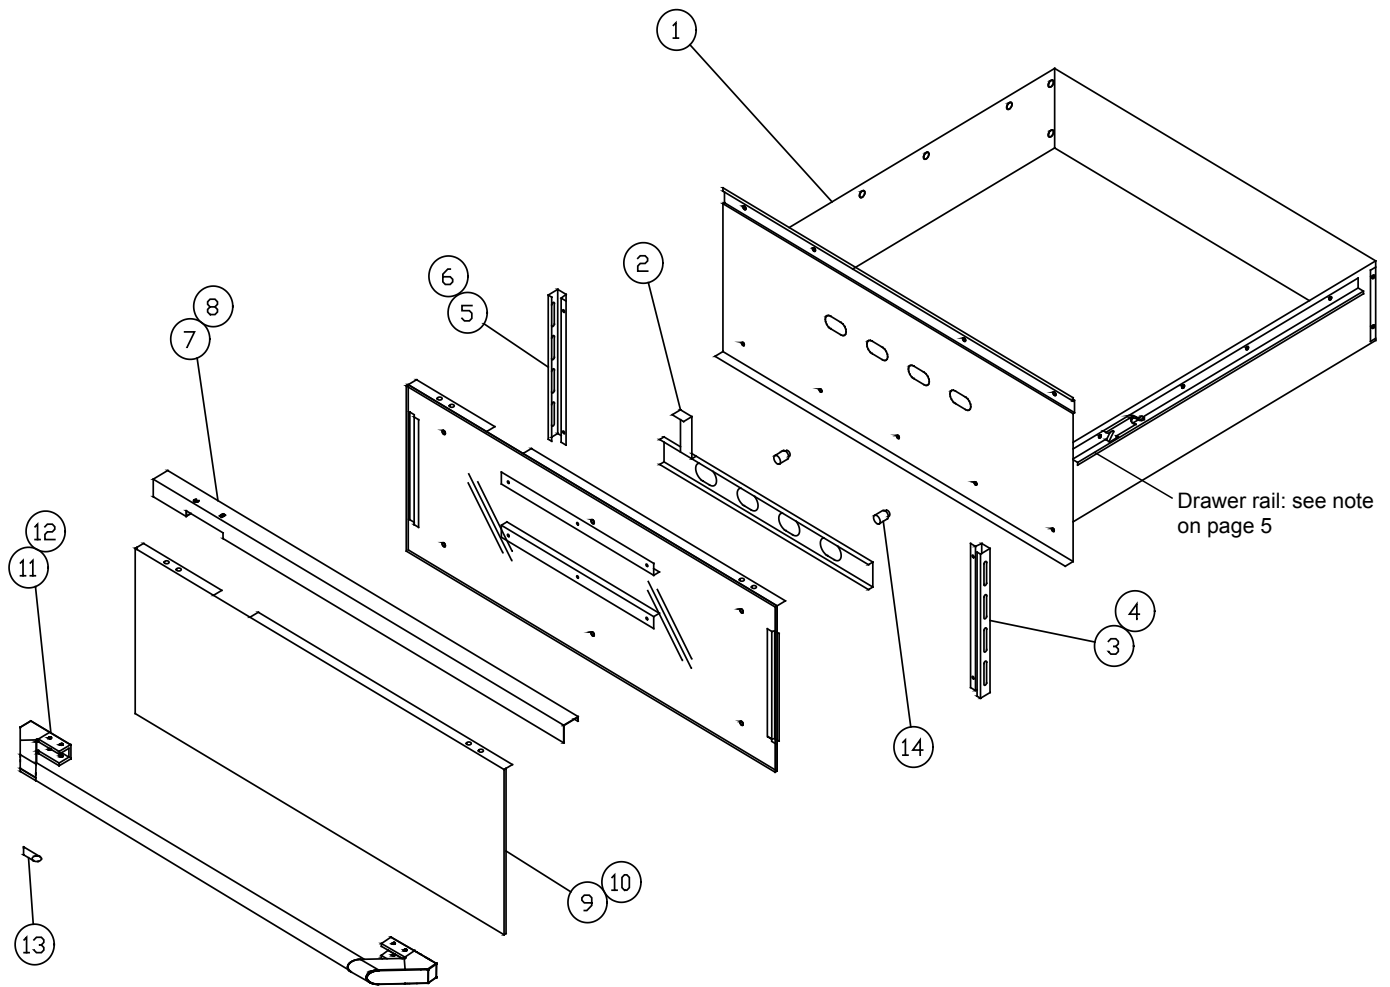

dacor®

The Life of the Kitchen.®

PARTS CATALOG

EWO Warming Drawer

Page	Description
2	Glass Backing Panel Assembly
3	Drawer Assembly
4	Front Frame Assembly
5	Chassis Bottom
6	Chassis Top

Revised 08-18-2014

EWO - Backing Panel Assy

Item	Description	EWO24	EWO27	EWO30
1	DRAWER FRONT GLASS	82273B,R,S	82274B,R,S	82517B,R,S
2	GLASS BACKING PANEL	27118B,R	27143B,R	27162B,R
3	DOUBLE SIDE TAPE	83224	83224	83224

Color Key: B = black, R = arctic, S= Stainless

EWO - Drawer Assembly

Item	Description	EWO24	EWO27	EWO30
1	DRAWER ASSEMBLY	13077	13078	13088
2	DAMPER SLIDE ASSEMBLY	27635	27636	27636
3	RH SIDE POST (STAINLESS)	26700	26700	26700
4	RH SIDE POST (BLK/ART)	26953B,R	26953B,R	26953B,R
5	LH SIDE POST (STAINLESS)	26701	26701	26701
6	LH SIDE POST (BLK/ART)	26952B,R	26952B,R	26952B,R
7	DAMPER COVER (STAINLESS)	26475	26475	26740E
8	DAMPER COVER (BLK/ART)	26932B,R	26933B,R	26934B,R
9	DRAWER SKIN (STAINLESS)	26496	26715	26730
10	GLASS RETAINER (BLK/ART)	26935B,R	26936B,R	26937B,R
11	HANDLE (STAINLESS)	13461BK,BR, CH	13462BK,BR, CH	13463BK,BR,CH
12	HANDLE (BLK/ART)	13458B,R	13459B,R	13460B,R
13	DAMPER KNOB	82415B	82415B	82415B
14	RUBBER BUMPER	83578	83578	83578