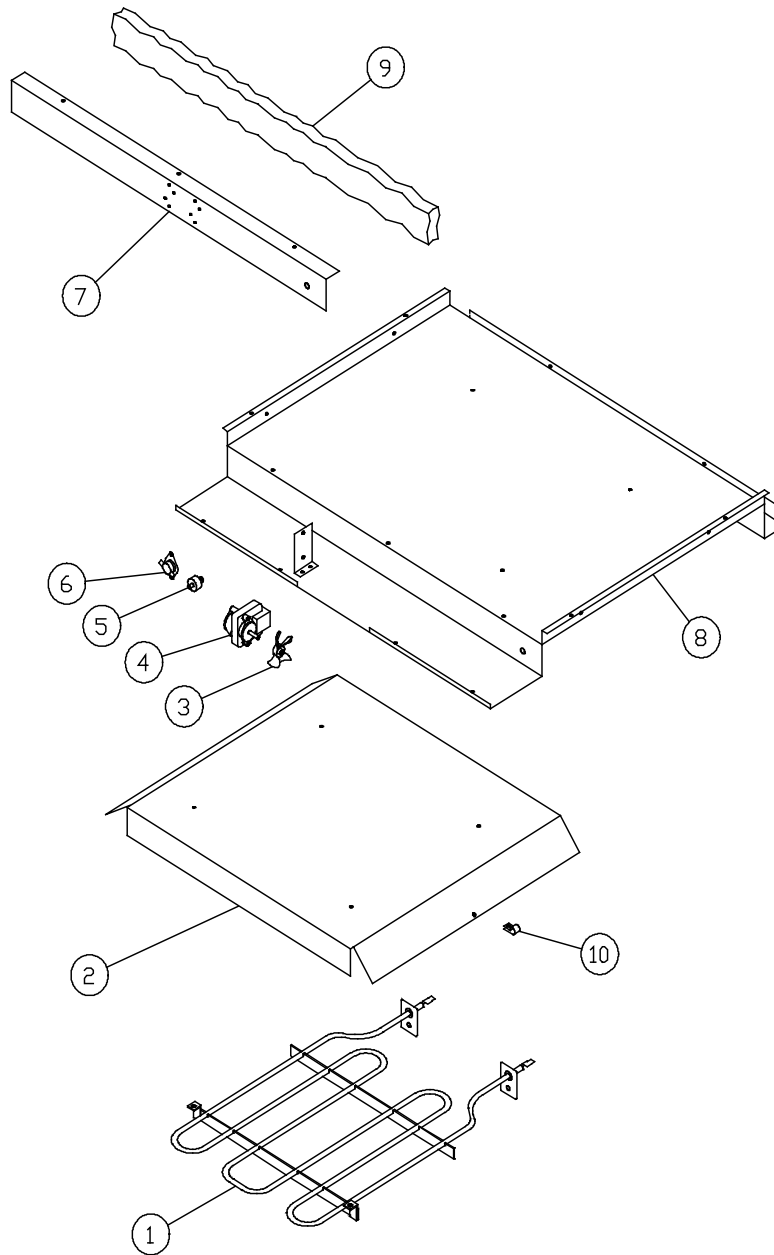

EWO - Chassis Top

Item	Description	EWO24	EWO27	EWO30
1	HEATING ELEMENT	82351	82351	82351
2	REFLECTOR	26668	26668	26668
3	COOLING FAN BLADE	82277	82277	82277
4	COOLING FAN MOTOR	82276	82276	82276
5	HIGH TEMPERATURE LIMIT	82353	82353	82353
6	THERMAL FAN SWITCH	82354	82354	82354
7	INSULATION COVER	26672	26673	26673
8	TOP CAN ASSEMBLY	27221	27222	27222
9	CONTROL INSULATION	82625	82627	82627
10	THERMOSTAT CLIP	83436	83436	83436