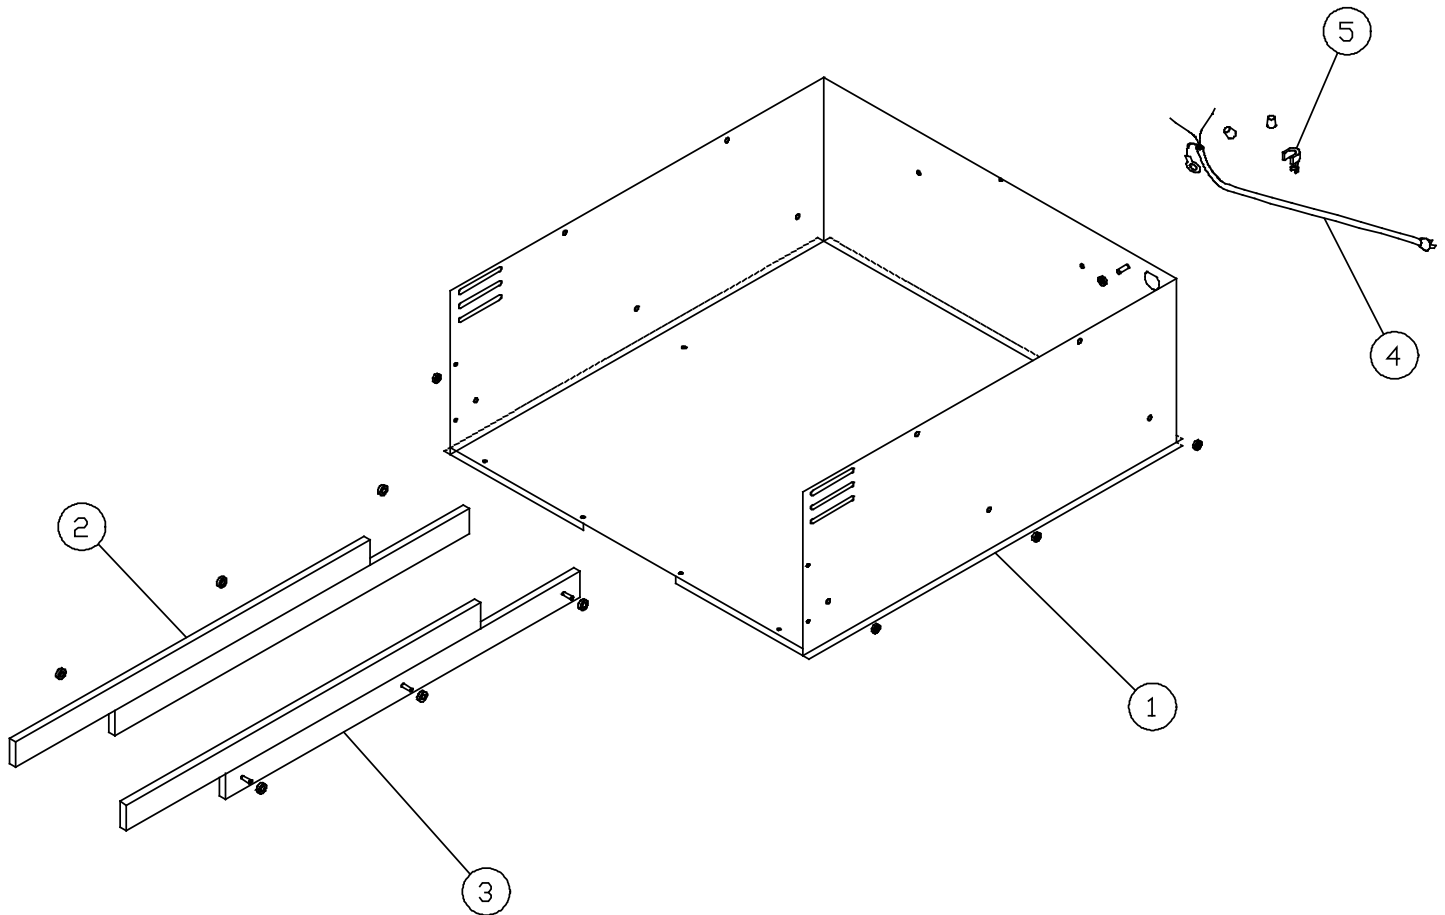

EWO - Chassis Bottom

Item	Description	EWO24	EWO27	EWO30
1	CABINET WELDMENT	27206	27204	27204
2	SLIDE KIT*	702146	702146	702146
3				
4	POWER SUPPLY CORD	82562	82562	82562
5	STRAIN RELIEF BUSHING	83141	83141	83141

* The original slides for this appliance have been discontinued. Slide kit 702146 includes 2 new slides of a different design. Installation of the new slides requires replacement of the drawer rails (also included, see page 3 for location) for a proper fit.