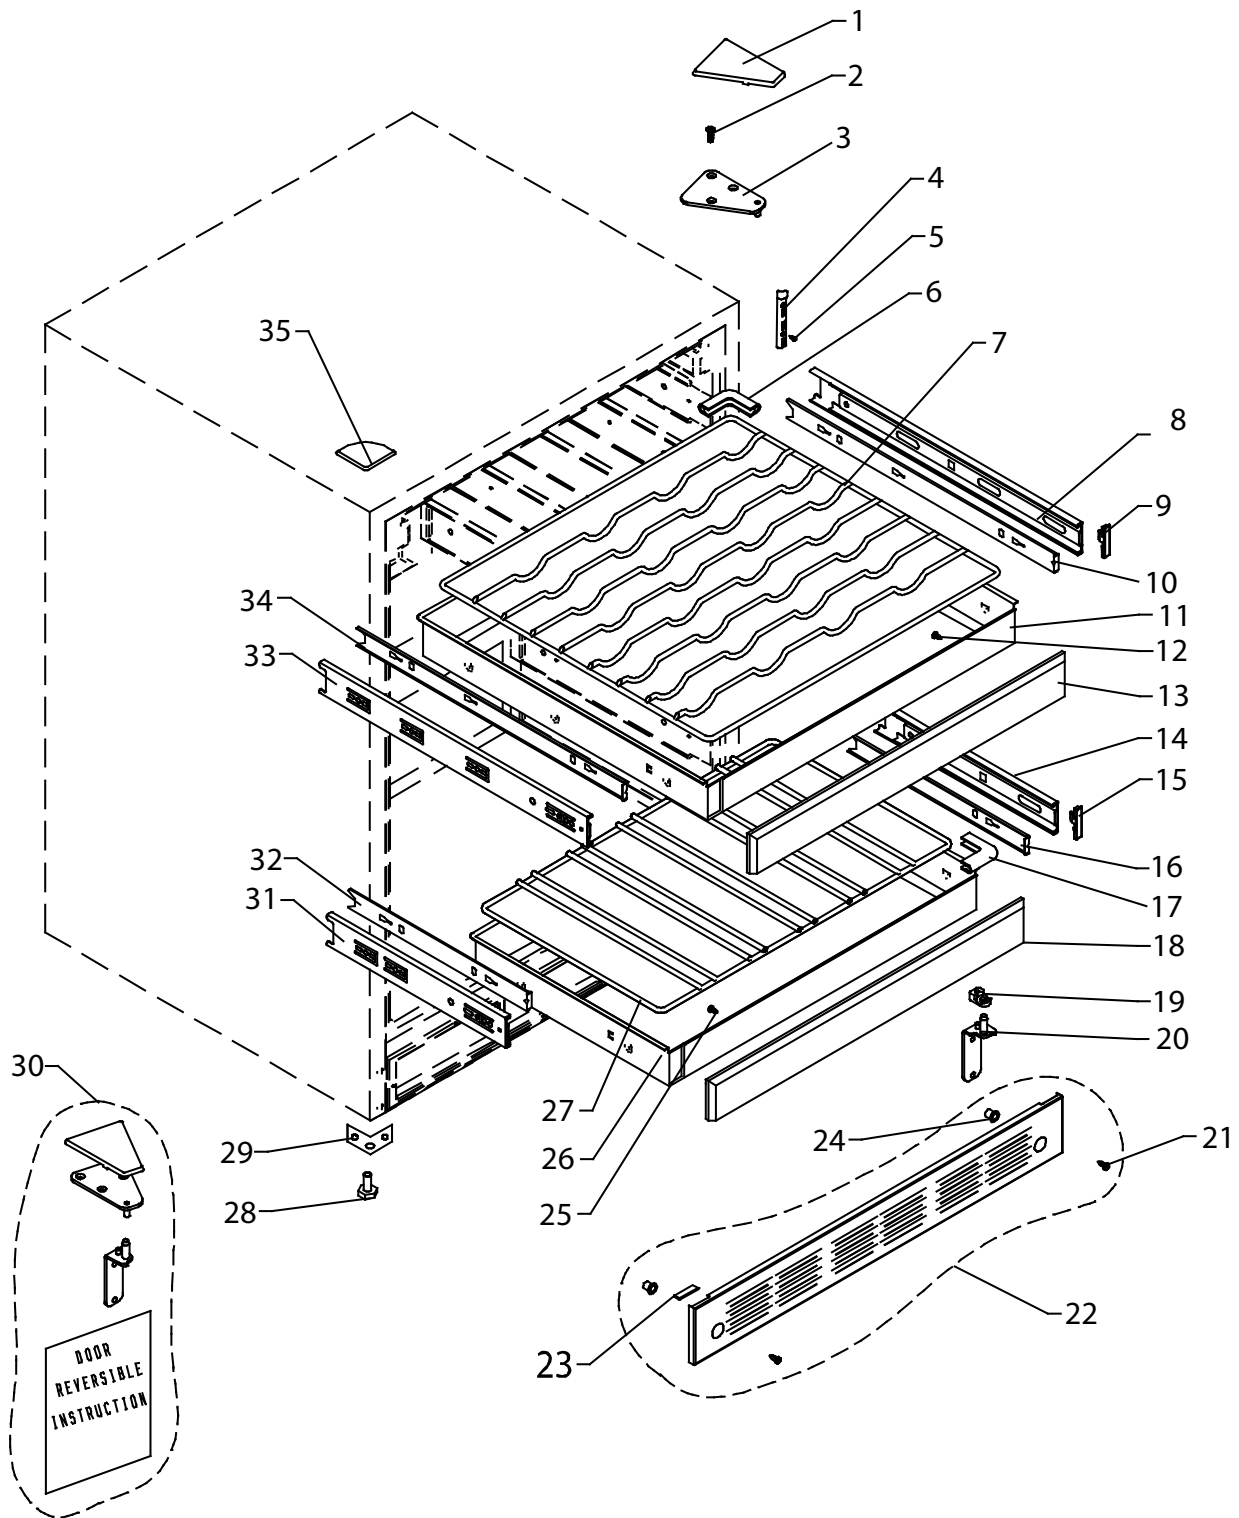

The Life of the Kitchen.®

PARTS CATALOG

EWC Wine Cooler

Page	Description
2	Interior Components
3	Interior Parts List
4	Door Assembly
5	Control Panel
6	Cooling System Assembly
7	Cooling System Parts List

Revised 05-29-2012

EWC - Interior Components

EWC - Interior Parts List

Item	Part #	Description
1	66923	COVER HINGE SUPPORT RH
2	66067	UPPER HINGE SCREW
3	66065	UPPER HINGE RIGHT
4	60058	TEMP.CONTROL BULB COVER
5	66060	SCREW BULB COVER
6	66412	CORNER PIECE
7	66970	BOTTLE RACK
8	66793	INNER-LINER GUIDE
9	66413	GUIDE FRONT
10	66794	FRAME GUIDE
11	66511	BOTTLE SHELF FRAME
12	66792	SCREW FRAME FRONT
13	66655	FRAME FRONT
14	66795	INNER-LINER GUIDE SHORT
15	66413	GUIDE FRONT
16	66796	FRAME GUIDE SHORT
17	66412	CORNER PIECE
18	66655	FRAME FRONT
19	66070	CAM RISER
20	66068	HINGE SUPPORT-LOWER
21	66808	KICK PLATE SCREW BK
22	66797	KICK PLATE KIT BK
23	66828	KICK PLATE FRONT BK
24	66921	KICK PLATE SPACER
25	66792	SCREW FRAME FRONT
26	66510	BOTTLE SHELF FRAME
27	66520	BOTTLE RACK SHORT
28	66404	LEVELING LEG REAR
29	66405	LEVELLING LEG SUPPORT
30	66066	REVERSE DOOR HINGE KIT
31	66795	INNER-LINER GUIDE SHORT
32	66796	FRAME GUIDE SHORT
33	66793	INNER-LINER GUIDE
34	66794	FRAME GUIDE
35	66069	HINGE COVER

EWC - Door Assembly

Item	Part #	Description
1	76051	HANDLE SUPPORT ASM UPPER
2	76052	HANDLE TUBE
3	76053	HANDLE SUPPORT ASM LOWER
4	66922	PIN
5	66830	SCREW DOOR HINGE
6	66062	DOOR HINGE RIGHT
7	66064	DOOR GLASS
8	66063	MAGNETIC GASKET
9	66935	HINGE FILL PLUG
10	72510 BR, CH, CP	HDACOR LOGO

EWC - Control Panel

Item	Part #	Description
1	66061	BULB SHIELD
2	66144	PLUNGER SWITCH
3	66146	THERMOSTAT KNOB
4	66145	SWITCH
5	66148	CONTROL HOUSING
6	66153	HARNESS TEMP CONTROL
7	66154	CONTROL TEMPERATURE
8	66057	SOCKET LAMP
9	66059	BULB
10	66147	CONTROL HOUSING COVER