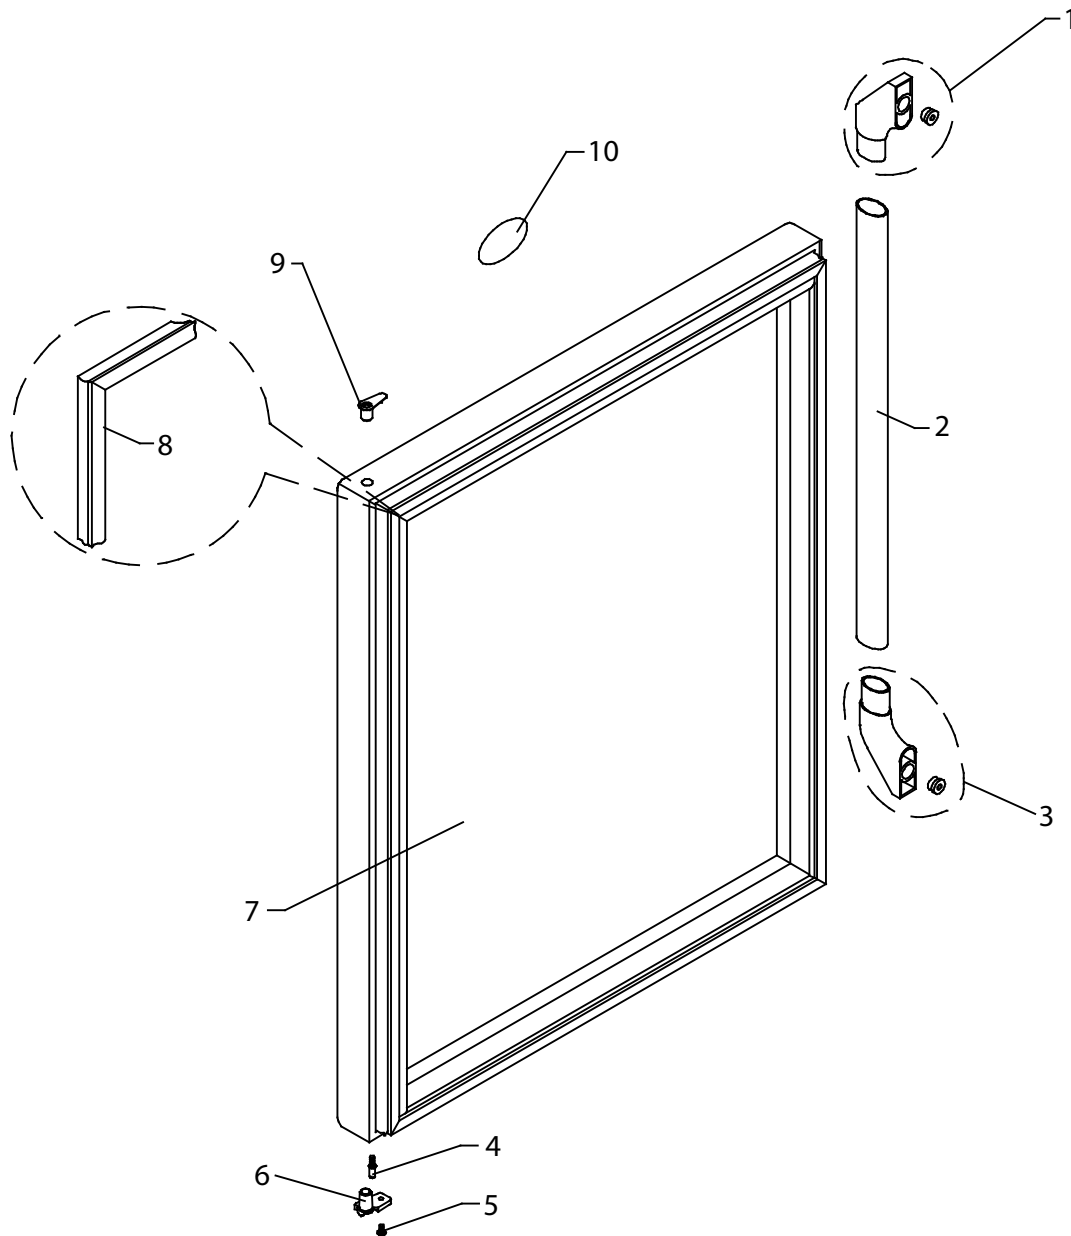

The Life of the Kitchen.®

PARTS CATALOG

EWC Wine Cooler

Page	Description
2	Interior Components
3	Interior Parts List
4	Door Assembly
5	Control Panel
6	Cooling System Assembly
7	Cooling System Parts List

Revised 05-29-2012

EWC - Interior Components

EWC - Interior Parts List

Item	Part #	Description
1	66923	COVER HINGE SUPPORT RH
2	66067	UPPER HINGE SCREW
3	66065	UPPER HINGE RIGHT
4	60058	TEMP.CONTROL BULB COVER
5	66060	SCREW BULB COVER
6	66412	CORNER PIECE
7	66970	BOTTLE RACK
8	66793	INNER-LINER GUIDE
9	66413	GUIDE FRONT
10	66794	FRAME GUIDE
11	66511	BOTTLE SHELF FRAME
12	66792	SCREW FRAME FRONT
13	66655	FRAME FRONT
14	66795	INNER-LINER GUIDE SHORT
15	66413	GUIDE FRONT
16	66796	FRAME GUIDE SHORT
17	66412	CORNER PIECE
18	66655	FRAME FRONT
19	66070	CAM RISER
20	66068	HINGE SUPPORT-LOWER
21	66808	KICK PLATE SCREW BK
22	66797	KICK PLATE KIT BK
23	66828	KICK PLATE FRONT BK
24	66921	KICK PLATE SPACER
25	66792	SCREW FRAME FRONT
26	66510	BOTTLE SHELF FRAME
27	66520	BOTTLE RACK SHORT
28	66404	LEVELING LEG REAR
29	66405	LEVELLING LEG SUPPORT
30	66066	REVERSE DOOR HINGE KIT
31	66795	INNER-LINER GUIDE SHORT
32	66796	FRAME GUIDE SHORT
33	66793	INNER-LINER GUIDE
34	66794	FRAME GUIDE
35	66069	HINGE COVER

EWC - Door Assembly

Item	Part #	Description
1	76051	HANDLE SUPPORT ASM UPPER
2	76052	HANDLE TUBE
3	76053	HANDLE SUPPORT ASM LOWER
4	66922	PIN
5	66830	SCREW DOOR HINGE
6	66062	DOOR HINGE RIGHT
7	66064	DOOR GLASS
8	66063	MAGNETIC GASKET
9	66935	HINGE FILL PLUG
10	72510 BR, CH, CP	HDACOR LOGO

EWC - Control Panel

Item	Part #	Description
1	66061	BULB SHIELD
2	66144	PLUNGER SWITCH
3	66146	THERMOSTAT KNOB
4	66145	SWITCH
5	66148	CONTROL HOUSING
6	66153	HARNESS TEMP CONTROL
7	66154	CONTROL TEMPERATURE
8	66057	SOCKET LAMP
9	66059	BULB
10	66147	CONTROL HOUSING COVER