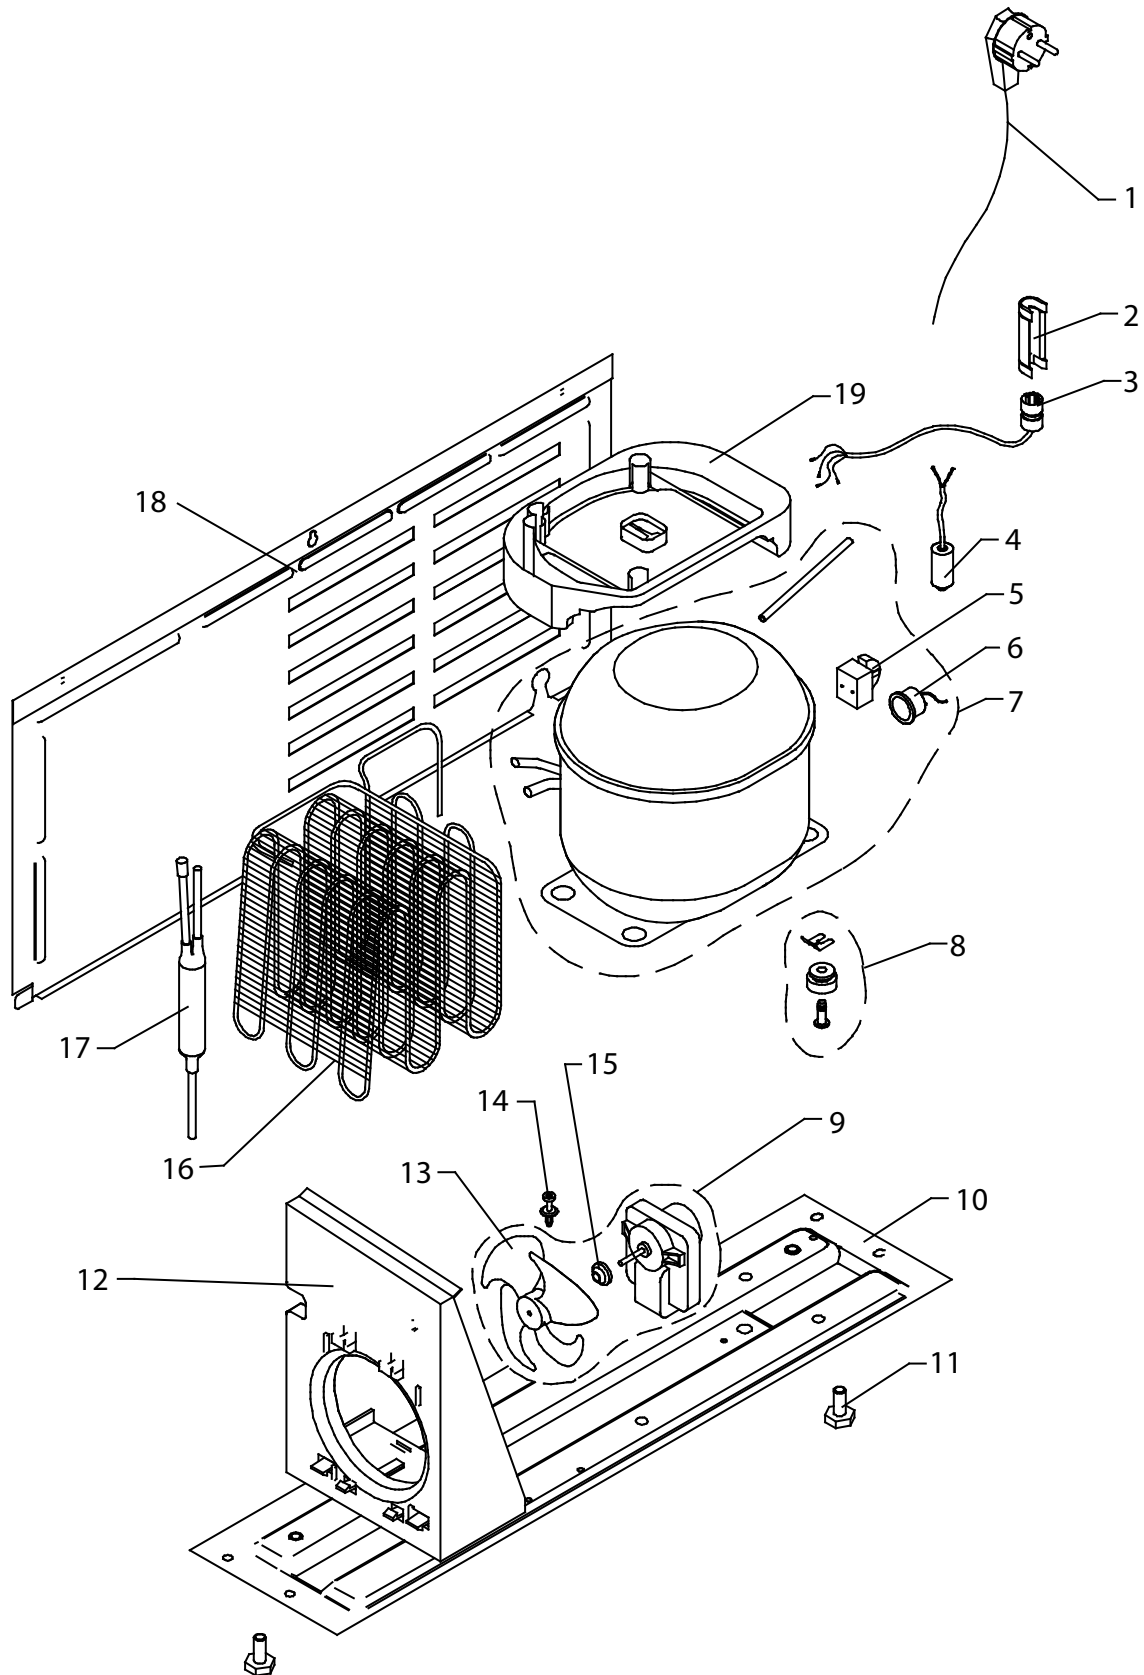

EWC - Cooling System Assembly

EWC - Cooling System Parts List

Item	Part #	Description
1	66074	POWER CORD
2	66126	CONNECTOR CLAMP
3	66071	HARNESS ASM.COMP
4	66142	CAPACITOR
5	66141	RELAY START
6	66127	OVERLOAD
7	66072	COMPRESSOR REPL. KIT
8	66073	COMPRESSOR MTG KIT
9	66085	MOTOR COND. FAN KIT
10	76037	COMPRESSOR SUPPORT
11	66404	LEVELING LEG REAR
12	66076	COND. FAN HOUSING
13	66080	FAN BLADE COND. MOTOR
14	66079	SCREW RIVET
15	66084	FAN RUBBER
16	66078	CONDENSER
17	66829	DRYER FILTER ASM
18	66143	COVER ACCESS
19	66077	DRAIN PAN