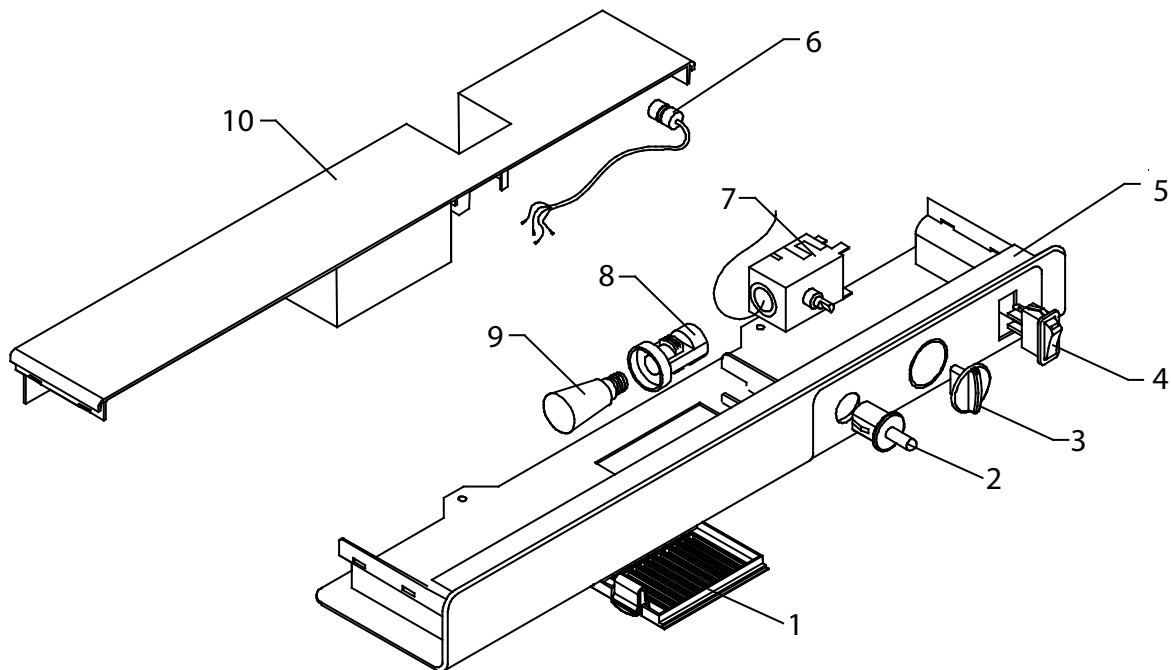

EWC - Interior Components

EWC - Interior Parts List

Item	Part #	Description
1	66923	COVER HINGE SUPPORT RH
2	66067	UPPER HINGE SCREW
3	66065	UPPER HINGE RIGHT
4	60058	TEMP.CONTROL BULB COVER
5	66060	SCREW BULB COVER
6	66412	CORNER PIECE
7	66970	BOTTLE RACK
8	66793	INNER-LINER GUIDE
9	66413	GUIDE FRONT
10	66794	FRAME GUIDE
11	66511	BOTTLE SHELF FRAME
12	66792	SCREW FRAME FRONT
13	66655	FRAME FRONT
14	66795	INNER-LINER GUIDE SHORT
15	66413	GUIDE FRONT
16	66796	FRAME GUIDE SHORT
17	66412	CORNER PIECE
18	66655	FRAME FRONT
19	66070	CAM RISER
20	66068	HINGE SUPPORT-LOWER
21	66808	KICK PLATE SCREW BK
22	66797	KICK PLATE KIT BK
23	66828	KICK PLATE FRONT BK
24	66921	KICK PLATE SPACER
25	66792	SCREW FRAME FRONT
26	66510	BOTTLE SHELF FRAME
27	66520	BOTTLE RACK SHORT
28	66404	LEVELING LEG REAR
29	66405	LEVELLING LEG SUPPORT
30	66066	REVERSE DOOR HINGE KIT
31	66795	INNER-LINER GUIDE SHORT
32	66796	FRAME GUIDE SHORT
33	66793	INNER-LINER GUIDE
34	66794	FRAME GUIDE
35	66069	HINGE COVER

EWC - Door Assembly

Item	Part #	Description
1	76051	HANDLE SUPPORT ASM UPPER
2	76052	HANDLE TUBE
3	76053	HANDLE SUPPORT ASM LOWER
4	66922	PIN
5	66830	SCREW DOOR HINGE
6	66062	DOOR HINGE RIGHT
7	66064	DOOR GLASS
8	66063	MAGNETIC GASKET
9	66935	HINGE FILL PLUG
10	72510 BR, CH, CP	HDACOR LOGO

EWC - Control Panel

Item	Part #	Description
1	66061	BULB SHIELD
2	66144	PLUNGER SWITCH
3	66146	THERMOSTAT KNOB
4	66145	SWITCH
5	66148	CONTROL HOUSING
6	66153	HARNESS TEMP CONTROL
7	66154	CONTROL TEMPERATURE
8	66057	SOCKET LAMP
9	66059	BULB
10	66147	CONTROL HOUSING COVER