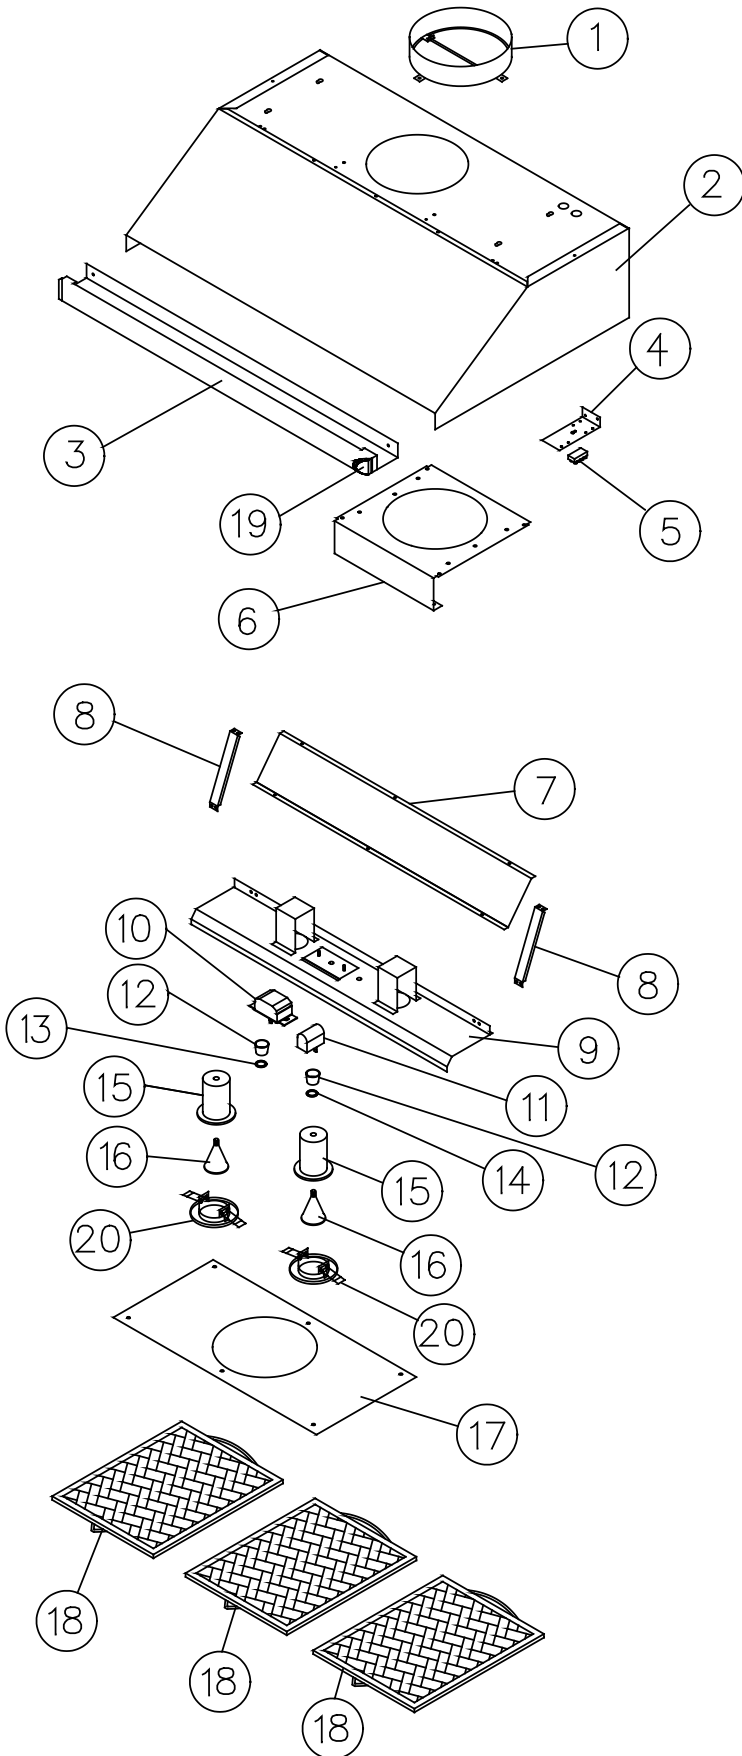

The Life of the Kitchen.®

PARTS CATALOG

EHDR Hoods

Page #	9 Inch High Series
2	EHDR3009
3	EHDR3609
4	EHDR4209
5	EHDR4809

Page #	18 Inch High Series
6	EHDR3018
7	EHDR3618
8	EHDR4218
9	EHDR4818
10	EHDR5418

Revised 01-09-2015

EHDR3009 Hood

Item	Part #	Description
1	72022	DAMPER ASSY
2	27674	CANOPY ASSY
3	13436	BULLNOSE ASSY
4	36993	TERMINAL BLOCK BRACKET
5	102352	TERMINAL BLOCK
6	27699	FAN MOUNTING BRACKET
7	36492	GRIME SHIELD FRONT
8	36438	LINER BRACE
9	13484	LINER ASSY
10	72757	8 AMP SPEED CONTROL
11	72756	LIGHT DIMMER
12	83424	SELCO KNOB
13	36100	FAN KNOB END CAP
14	36511	LIGHT DIMMER KNOB END CAP
15	62349	LAMP HOLDER
16	92348	HALOGEN LAMP
17	36491	GRIME SHIELD
18	62978	FILTER, 13.313 X 11.875
19	62712	END CAP (specify color)
20	36417	LEFT 3" SIDE TRIM
21	36373	RIGHT 3" SIDE TRIM
22	62352	TRIM, LAMP
	62408	SUCTION CUP (not shown)
-	72680	MAIN WIRING HARNESS (not shown)
-	72684	EXTERNAL BLOWER WIRING HARNESS (not shown)

EHDR3609 Hood

Item	Part #	Description
1	72022	DAMPER ASSY
2	27679	CANOPY ASSY
3	13437	BULLNOSE ASSY
4	36993	TERMINAL BLOCK BRACKET
5	102352	TERMINAL BLOCK
6	27699	FAN MOUNTING BRACKET
7	36500	GRIME SHIELD FRONT
8	36438	LINER BRACE
9	13486	LINER ASSY
10	72757	8 AMP SPEED CONTROL
11	72756	LIGHT DIMMER
12	83424	SELCO KNOB
13	36100	FAN KNOB END CAP
14	36511	LIGHT DIMMER KNOB END CAP
15	62349	LAMP HOLDER
16	92348	HALOGEN LAMP
17	36497	GRIME SHIELD
18	62978	FILTER, 13.313 X 11.875
19	62712	END CAP (specify color)
20	62352	TRIM, LAMP
	62408	SUCTION CUP (not shown)
-	72680	MAIN WIRING HARNESS (not shown)
-	72684	EXTERNAL BLOWER WIRING HARNESS (not shown)