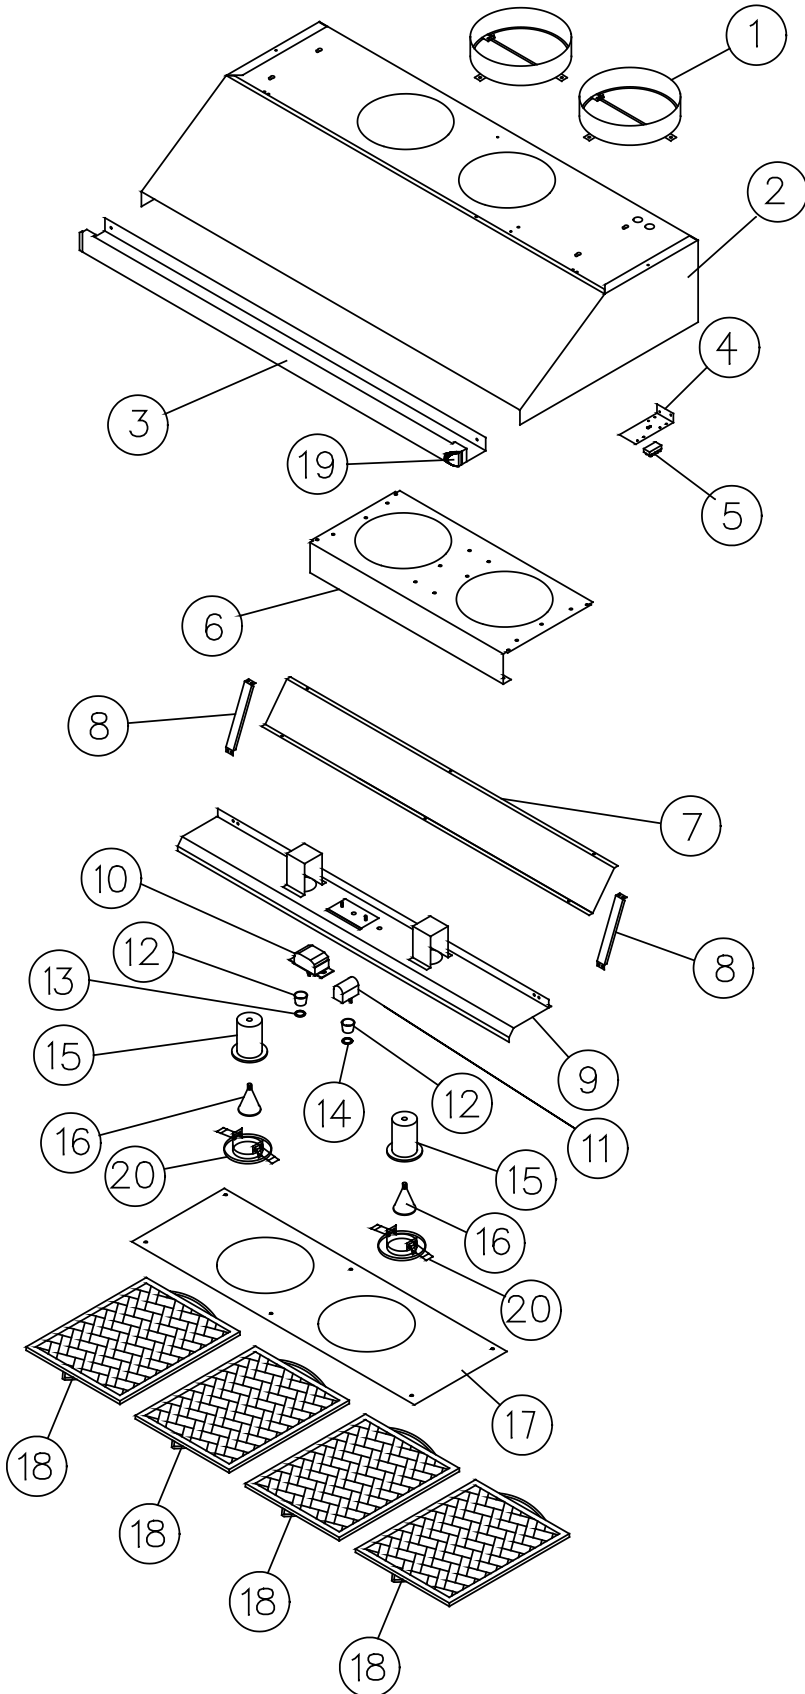

EHDR4809 Hood

Item	Part #	Description
1	72022	DAMPER ASSY
2	27691	CANOPY ASSY
3	13439	BULLNOSE ASSY
4	36993	TERMINAL BLOCK BRACKET
5	102352	TERMINAL BLOCK
6	27698	FAN MOUNTING BRACKET
7	36508	GRIME SHIELD FRONT
8	36438	LINER BRACE
9	13492	LINER ASSY
10	72757	8 AMP SPEED CONTROL
11	72756	LIGHT DIMMER
12	83424	SELCO KNOB
13	36100	FAN KNOB END CAP
14	36511	LIGHT DIMMER KNOB END CAP
15	62349	LAMP HOLDER
16	92348	HALOGEN LAMP
17	36507	GRIME SHIELD
18	62978	FILTER, 13.313 X 11.875
19	62712	END CAP (specify color)
20	62352	TRIM, LAMP
	62408	SUCTION CUP (not shown)
-	72680	MAIN WIRING HARNESS (not shown)
-	72684	EXTERNAL BLOWER WIRING HARNESS (not shown)