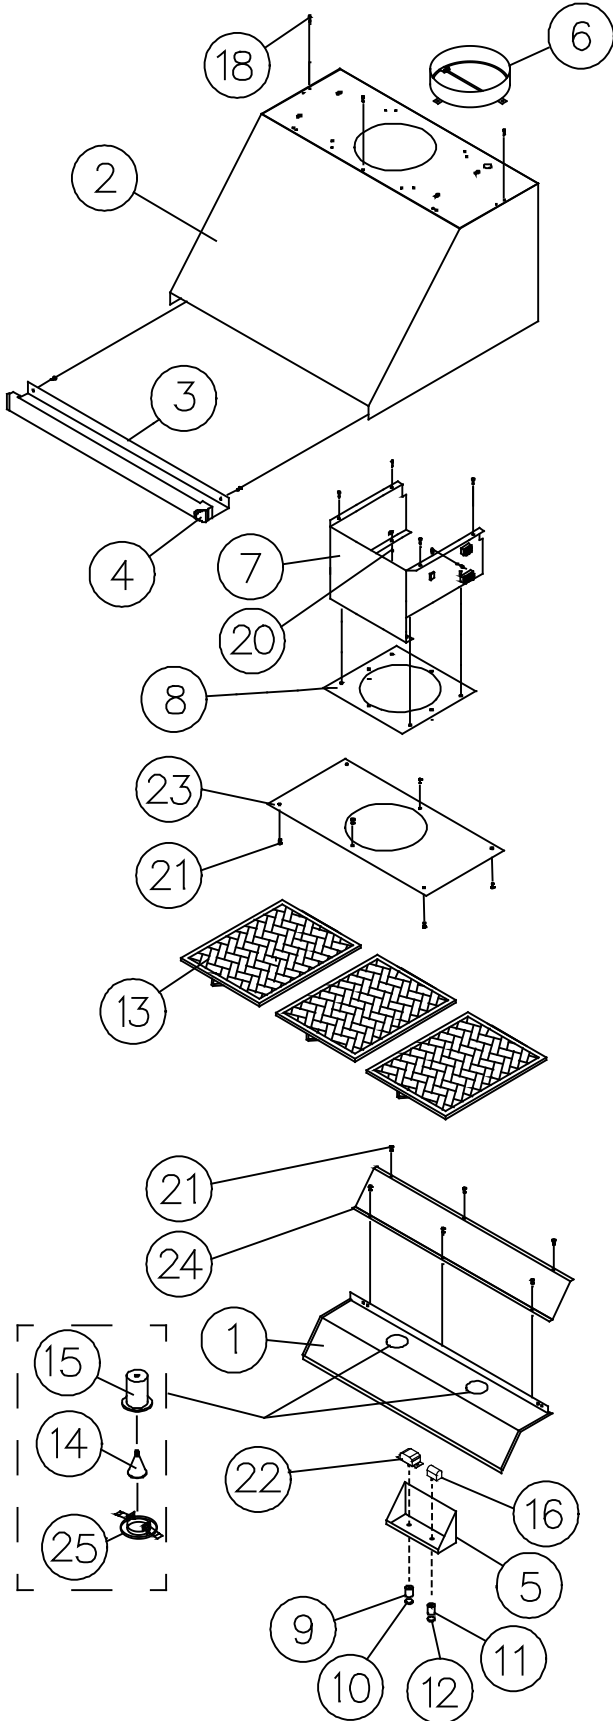

EHDR3618 Hood

Item	Part #	Description
1	13196	ASSY, LINER
2	27490	ASSY, CANOPY
3	13437	ASSY, BULLNOSE
4	62712	END CAP (specify color)
5	13443	ASSY, CONTROL BOX
6	72022	DAMPER ASSY
7	13223	ASSY, FAN BOX
8	13480	ASSY, FAN MTG PLATE
9	83424	ASSY, KNOB (FAN)
10	36100	INSERT FOR KNOB
11	83424	ASSY, KNOB (LIGHT)
12	36511	INSERT FOR KNOB
13	62353	FILTER, 15.188 X 11.875
14	92348	LAMP, HALOGEN 75W
15	62349	LAMP, HOLDER
16	72756	LIGHT SWITCH
18	83529	RIVET, 1/8 DIA X 1/4 LG, SS
20	83137	SCREW, WELD
21	83534	SCREW, #8 X .375
22	72757	SWITCH, INFINITE (FAN)
23	36044	SHIELD, GRIME
24	36043	SHIELD, GRIME, FRONT
25	62352	TRIM, LAMP
-	62408	SUCTION CUP (not shown)
-	102352	TERMINAL BLOCK
-	72680	MAIN WIRING HARNESS (not shown)
-	72684	EXTERNAL BLOWER WIRING HARNESS (not shown)
-	26619	ASSY, COLLAR OUTLET 3¼ x 10 (not shown)