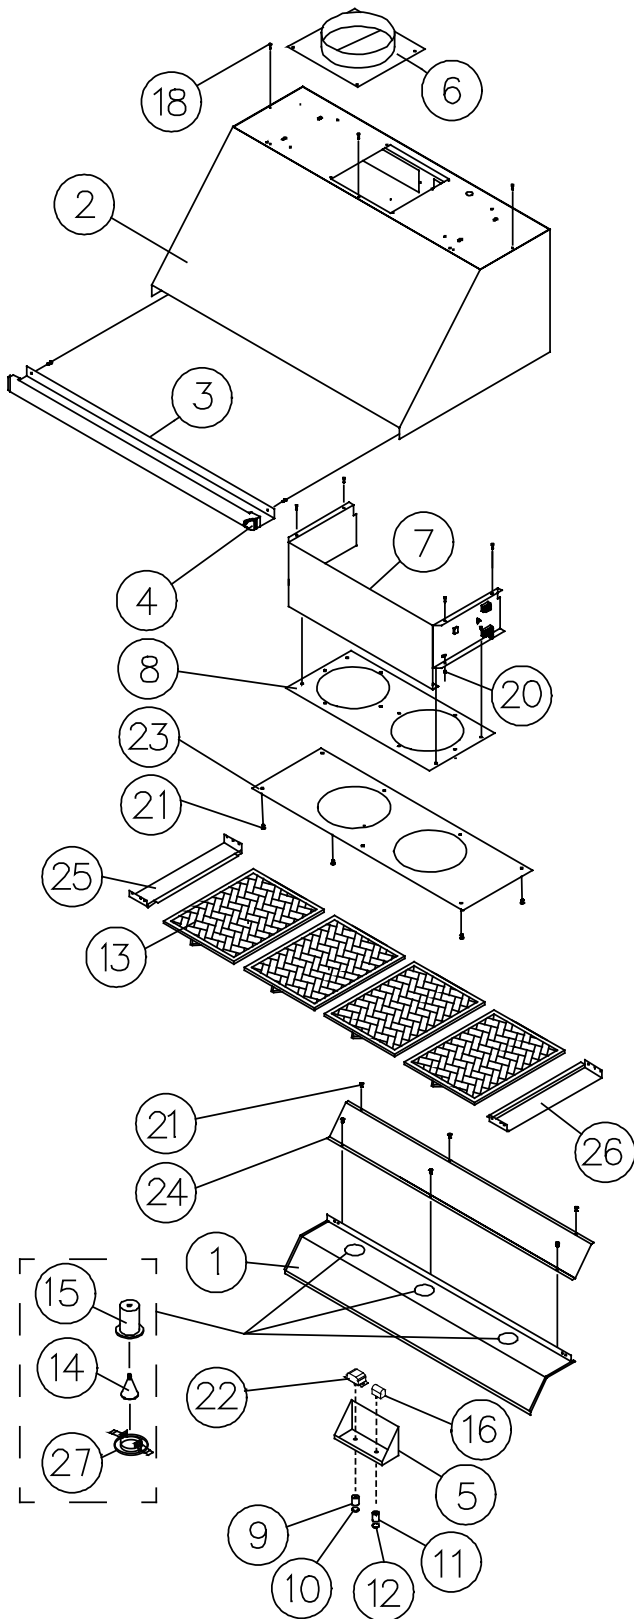

EHDR5418 Hood

Item	Part #	Description
1	13319	ASSY, LINER
2	27520	ASSY, CANOPY
3	13440	ASSY, BULLNOSE
4	62712	END CAP (specify color)
5	13443	ASSY, CONTROL BOX
6	72023	DAMPER ASSY
7	13305	ASSY, FAN BOX
8	13479	ASSY, FAN MTG PLATE
9	83424	ASSY, KNOB (FAN)
10	36100	INSERT FOR KNOB
11	83424	ASSY, KNOB (LIGHT)
12	36511	INSERT FOR KNOB
13	62353	FILTER, 15.188 X 11.875
14	92348	LAMP, HALOGEN 75W
15	62349	LAMP, HOLDER
16	72756	LIGHT SWITCH
18	83529	RIVET, 1/8 DIA X 1/4 LG, SS
20	83137	SCREW, WELD
21	83534	SCREW, #8 X .375
22	72757	SWITCH, INFINITE (FAN)
23	36073	SHIELD, GRIME
24	36072	SHIELD, GRIME, FRONT
25	36029	TRIM, LINER, LEFT
26	36064	TRIM, LINER, RIGHT
27	62352	TRIM, LAMP
-	62408	SUCTION CUP (not shown)
-	102352	TERMINAL BLOCK
-	72681	MAIN WIRING HARNESS (not shown)
-	72684	EXTERNAL BLOWER WIRING HARNESS (not shown)
-	26619	ASSY, COLLAR OUTLET 3¼ x 10 (not shown)