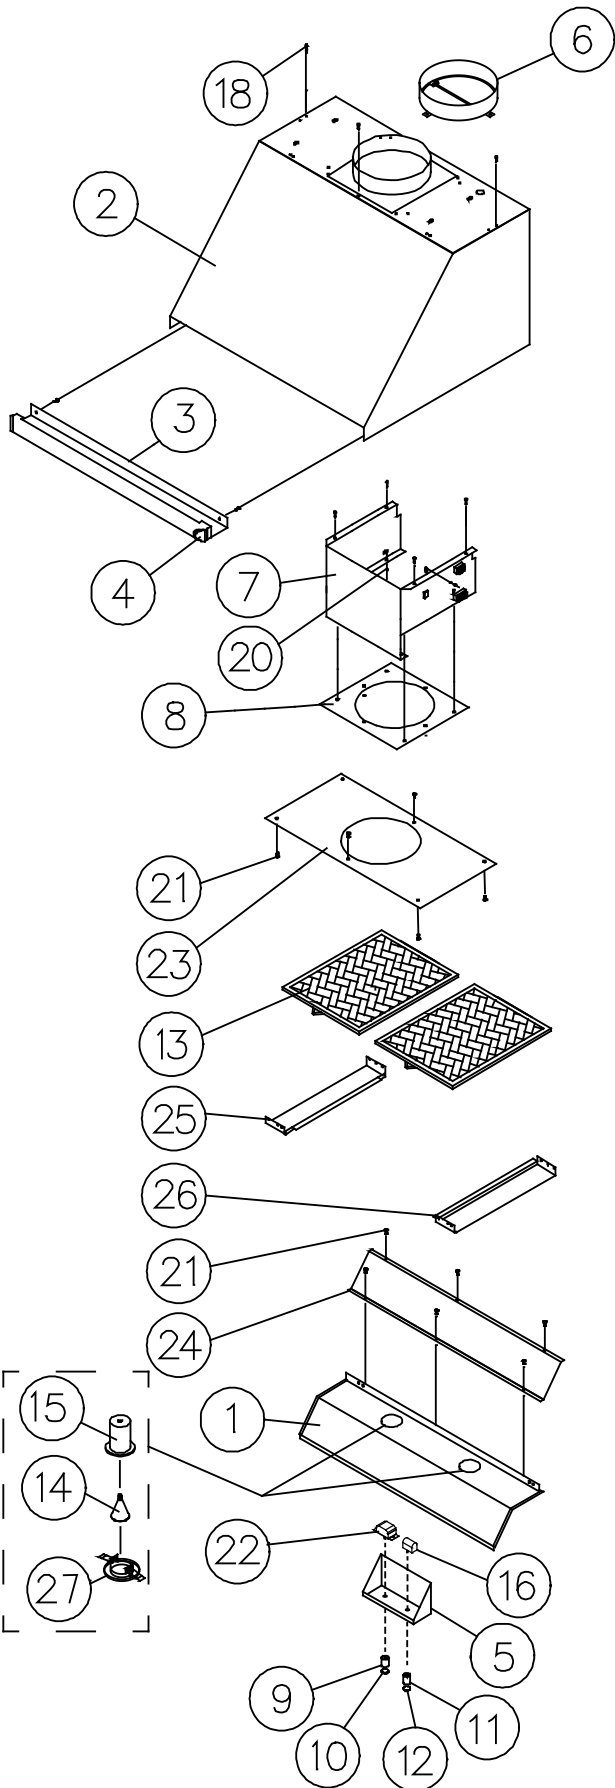

EHDR3018 Hood

Item	Part #	Description
1	13199	ASSY, LINER
2	27504	ASSY, CANOPY
3	13436	ASSY, BULLNOSE
4	62712	END CAP (specify color)
5	13443	ASSY, CONTROL BOX
6	72022	DAMPER ASSY
7	13223	ASSY, FAN BOX
8	13480	ASSY, FAN MTG PLATE
9	83424	ASSY, KNOB (FAN)
10	36100	INSERT FOR KNOB
11	83424	ASSY, KNOB (LIGHT)
12	36511	INSERT FOR KNOB
13	62353	FILTER, 15.188 X 11.875
14	92348	LAMP, HALOGEN 75W
15	62349	LAMP, HOLDER
16	72756	LIGHT SWITCH
18	83529	RIVET, 1/8 DIA X 1/4 LG, SS
20	83137	SCREW, WELD
21	83534	SCREW, #8 X .375
22	72757	SWITCH, INFINITE (FAN)
23	36046	SHIELD, GRIME
24	36047	SHIELD, GRIME, FRONT
25	36029	TRIM, LINER, LEFT
26	36064	TRIM, LINER, RIGHT
27	62352	TRIM, LAMP
-	62352	LAMP TRIM
-	62408	SUCTION CUP (not shown)
-	102352	TERMINAL BLOCK
-	72680	MAIN WIRING HARNESS (not shown)
-	72684	EXTERNAL BLOWER WIRING HARNESS (not shown)
-	26619	ASSY, COLLAR OUTLET 3¼ x 10 (not shown)