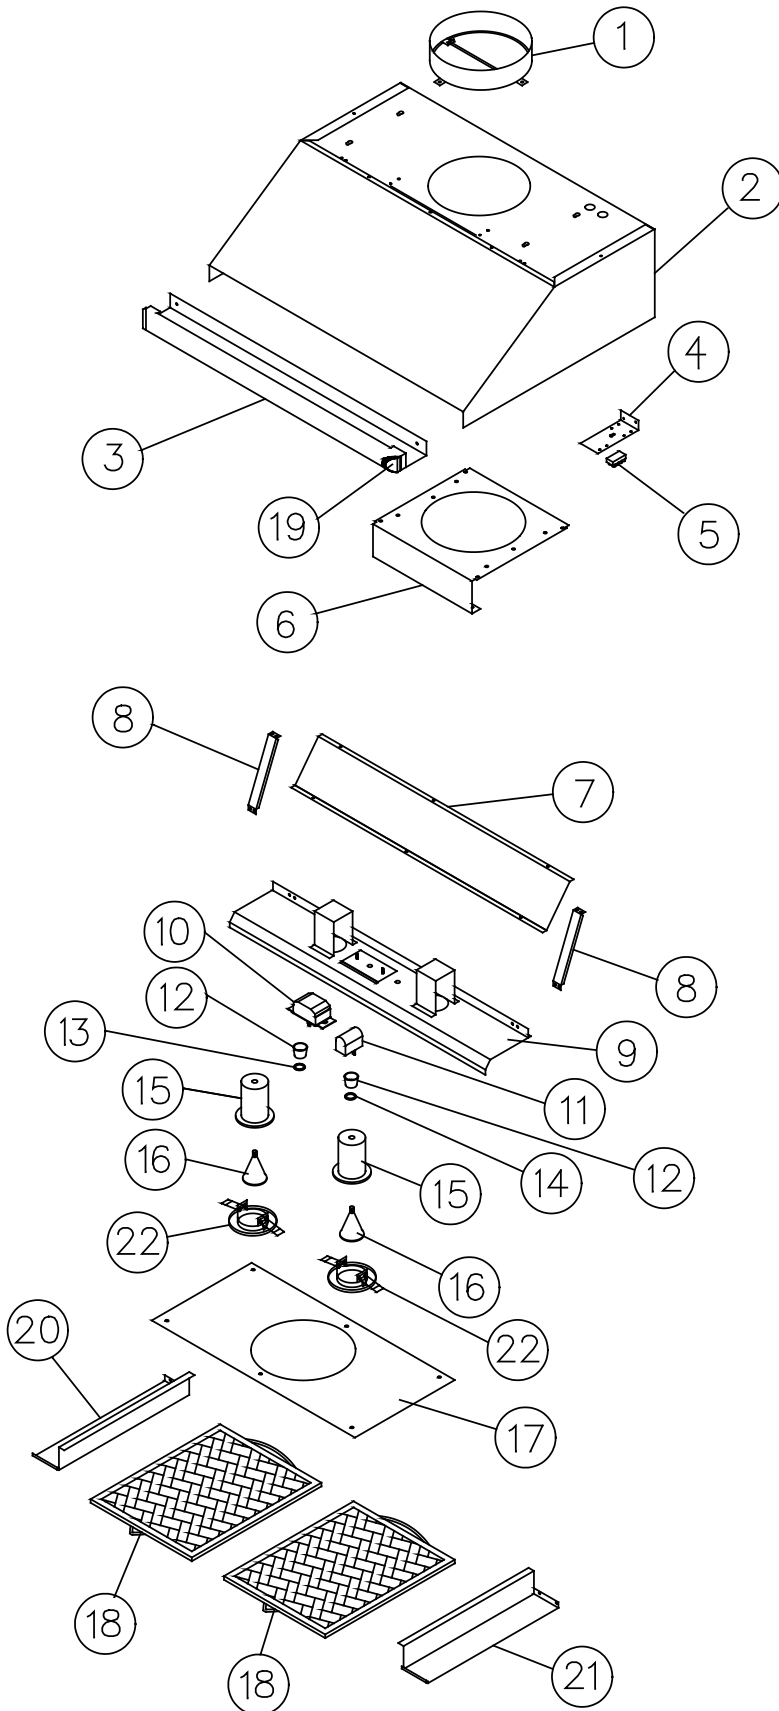

The Life of the Kitchen.®

PARTS CATALOG

EHDR Hoods

Page #	9 Inch High Series
2	EHDR3009
3	EHDR3609
4	EHDR4209
5	EHDR4809

Page #	18 Inch High Series
6	EHDR3018
7	EHDR3618
8	EHDR4218
9	EHDR4818
10	EHDR5418

Revised 01-09-2015

EHDR3009 Hood

Item	Part #	Description
1	72022	DAMPER ASSY
2	27674	CANOPY ASSY
3	13436	BULLNOSE ASSY
4	36993	TERMINAL BLOCK BRACKET
5	102352	TERMINAL BLOCK
6	27699	FAN MOUNTING BRACKET
7	36492	GRIME SHIELD FRONT
8	36438	LINER BRACE
9	13484	LINER ASSY
10	72757	8 AMP SPEED CONTROL
11	72756	LIGHT DIMMER
12	83424	SELCO KNOB
13	36100	FAN KNOB END CAP
14	36511	LIGHT DIMMER KNOB END CAP
15	62349	LAMP HOLDER
16	92348	HALOGEN LAMP
17	36491	GRIME SHIELD
18	62978	FILTER, 13.313 X 11.875
19	62712	END CAP (specify color)
20	36417	LEFT 3" SIDE TRIM
21	36373	RIGHT 3" SIDE TRIM
22	62352	TRIM, LAMP
	62408	SUCTION CUP (not shown)
-	72680	MAIN WIRING HARNESS (not shown)
-	72684	EXTERNAL BLOWER WIRING HARNESS (not shown)

EHDR3609 Hood

Item	Part #	Description
1	72022	DAMPER ASSY
2	27679	CANOPY ASSY
3	13437	BULLNOSE ASSY
4	36993	TERMINAL BLOCK BRACKET
5	102352	TERMINAL BLOCK
6	27699	FAN MOUNTING BRACKET
7	36500	GRIME SHIELD FRONT
8	36438	LINER BRACE
9	13486	LINER ASSY
10	72757	8 AMP SPEED CONTROL
11	72756	LIGHT DIMMER
12	83424	SELCO KNOB
13	36100	FAN KNOB END CAP
14	36511	LIGHT DIMMER KNOB END CAP
15	62349	LAMP HOLDER
16	92348	HALOGEN LAMP
17	36497	GRIME SHIELD
18	62978	FILTER, 13.313 X 11.875
19	62712	END CAP (specify color)
20	62352	TRIM, LAMP
	62408	SUCTION CUP (not shown)
-	72680	MAIN WIRING HARNESS (not shown)
-	72684	EXTERNAL BLOWER WIRING HARNESS (not shown)