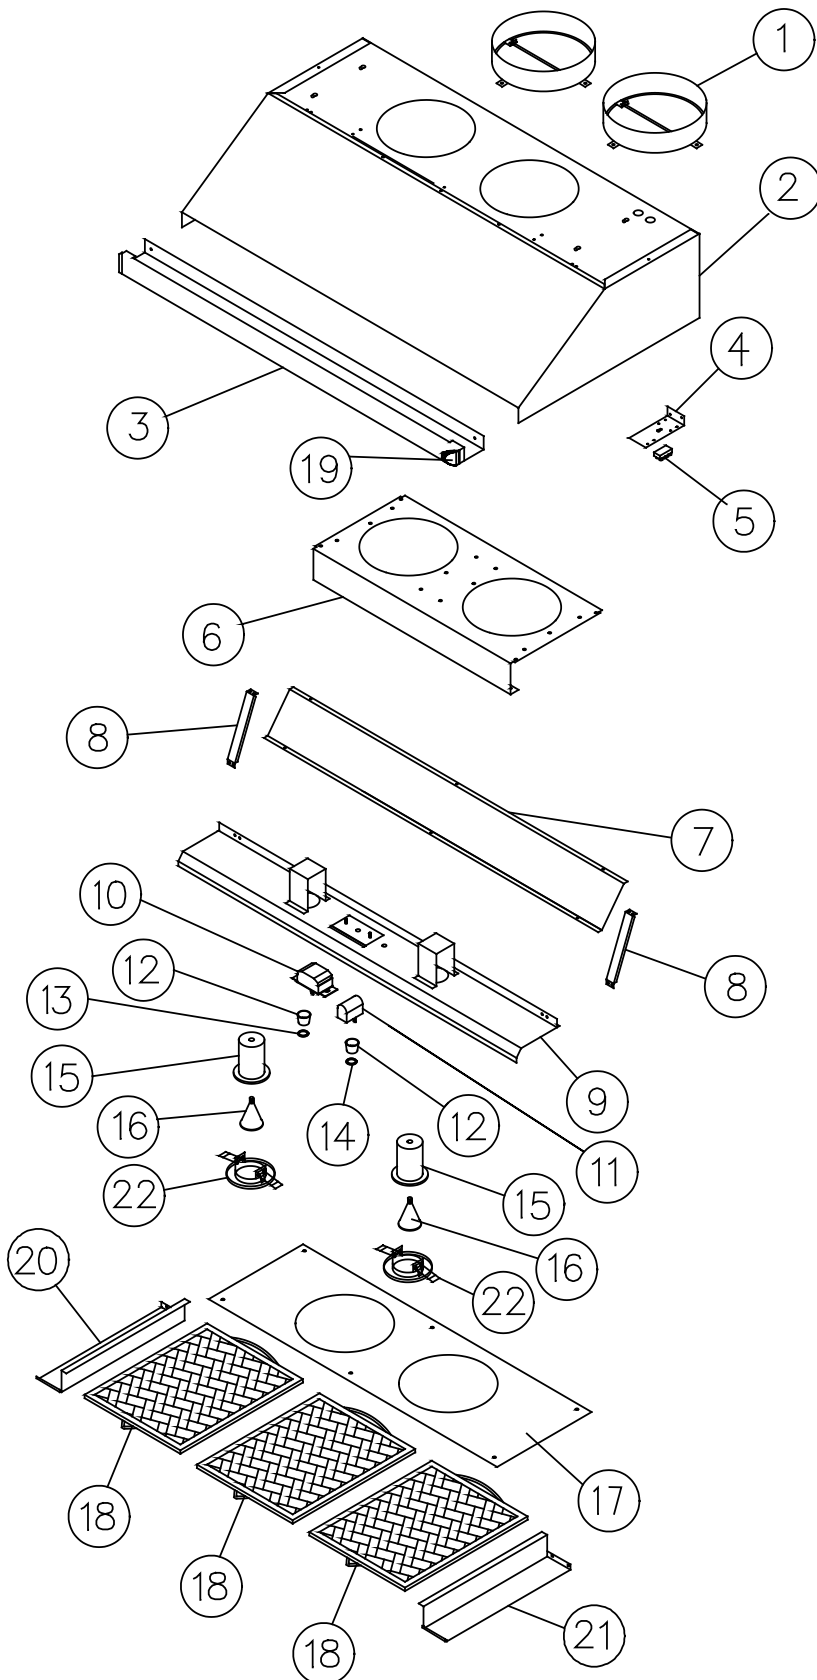

EHDR4209 Hood

Item	Part #	Description
1	72022	DAMPER ASSY
2	27684	CANOPY ASSY
3	13438	BULLNOSE ASSY
4	36993	TERMINAL BLOCK BRACKET
5	102352	TERMINAL BLOCK
6	27698	FAN MOUNTING BRACKET
7	36503	GRIME SHIELD FRONT
8	36438	LINER BRACE
9	13490	LINER ASSY
10	72757	8 AMP SPEED CONTROL
11	72756	LIGHT DIMMER
12	83424	SELCO KNOB
13	36100	FAN KNOB END CAP
14	36511	LIGHT DIMMER KNOB END CAP
15	62349	LAMP HOLDER
16	92348	HALOGEN LAMP
17	36502	GRIME SHIELD
18	62978	FILTER, 13.313 X 11.875
19	62712	END CAP (specify color)
20	36417	LEFT 3" SIDE TRIM
21	36373	RIGHT 3" SIDE TRIM
22	62352	TRIM, LAMP
	62408	SUCTION CUP (not shown)
-	72680	MAIN WIRING HARNESS (not shown)
-	72684	EXTERNAL BLOWER WIRING HARNESS (not shown)