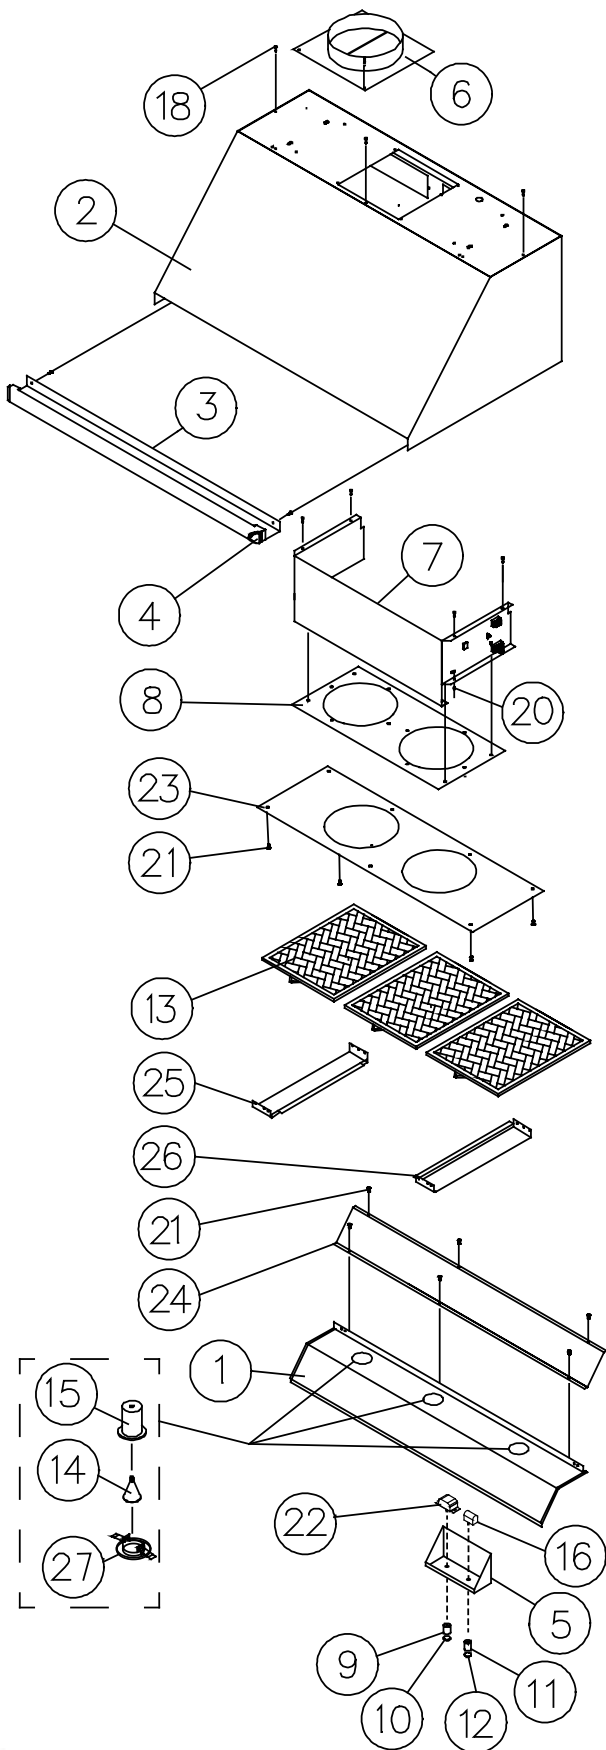

EHDR4218 Hood

Item	Part #	Description
1	13315	ASSY, LINER
2	27512	ASSY, CANOPY
3	13438	ASSY, BULLNOSE
4	62712	END CAP (specify color)
5	13443	ASSY, CONTROL BOX
6	72023	DAMPER ASSY
7	13305	ASSY, FAN BOX
8	13479	ASSY, FAN MTG PLATE
9	83424	ASSY, KNOB (FAN)
10	36100	INSERT FOR KNOB
11	83424	ASSY, KNOB (LIGHT)
12	36511	INSERT FOR KNOB
13	62353	FILTER, 15.188 X 11.875
14	92348	LAMP, HALOGEN 75W
15	62349	LAMP, HOLDER
16	72756	LIGHT SWITCH
18	83529	RIVET, 1/8 DIA X 1/4 LG, SS
20	83137	SCREW, WELD
21	83534	SCREW, #8 X .375
22	72757	SWITCH, INFINITE (FAN)
23	36059	SHIELD, GRIME
24	36058	SHIELD, GRIME, FRONT
25	36029	TRIM, LINER, LEFT
26	36064	TRIM, LINER, RIGHT
27	62352	TRIM, LAMP
-	62408	SUCTION CUP (not shown)
-	102352	TERMINAL BLOCK
-	72681	MAIN WIRING HARNESS (not shown)
-	72684	EXTERNAL BLOWER WIRING HARNESS (not shown)
-	26619	ASSY, COLLAR OUTLET 3¼ x 10 (not shown)