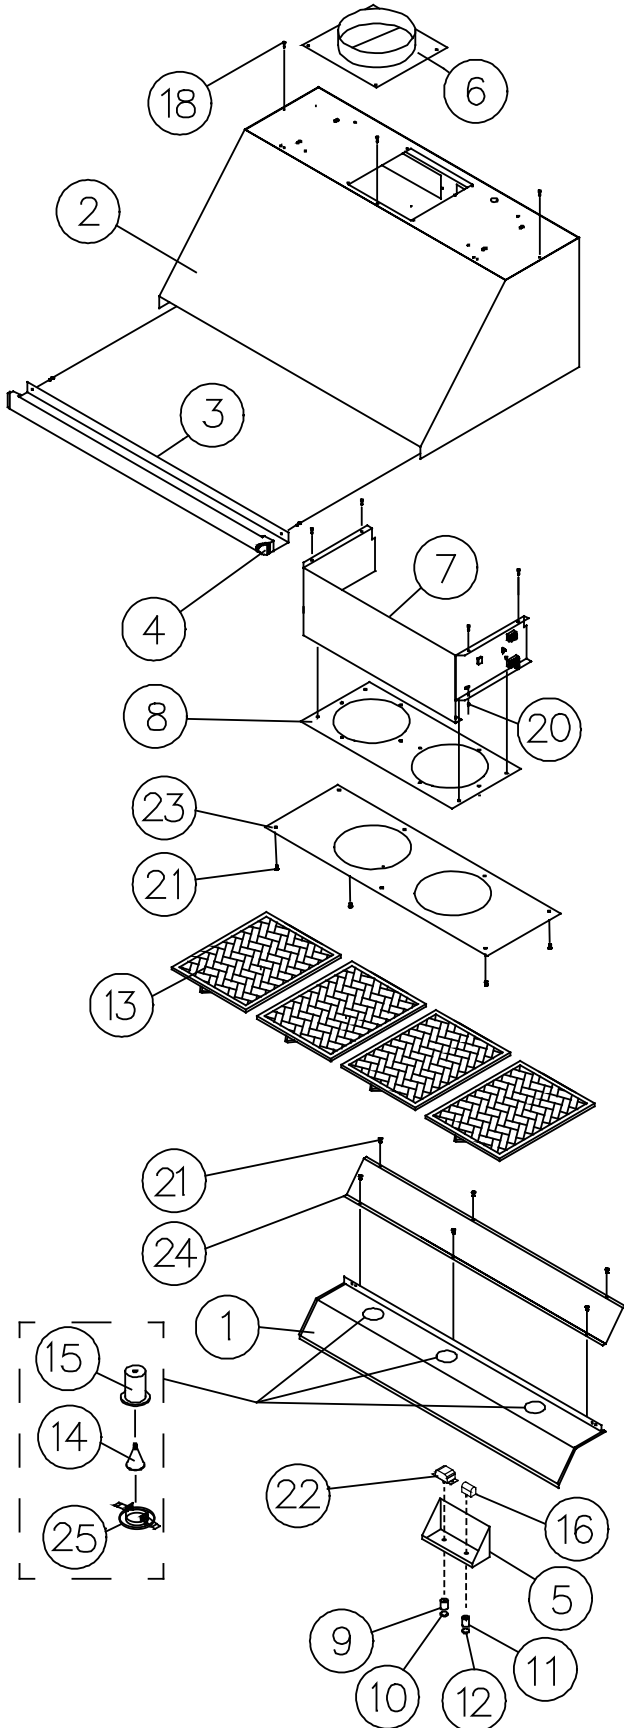

EHDR4818 Hood

Item	Part #	Description
1	13317	ASSY, LINER
2	27516	ASSY, CANOPY
3	13439	ASSY, BULLNOSE
4	62712	END CAP (specify color)
5	13443	ASSY, CONTROL BOX
6	72023	DAMPER ASSY
7	13305	ASSY, FAN BOX
8	13479	ASSY, FAN MTG PLATE
9	83424	ASSY, KNOB (FAN)
10	36100	INSERT FOR KNOB
11	83424	ASSY, KNOB (LIGHT)
12	36511	INSERT FOR KNOB
13	62353	FILTER, 15.188 X 11.875
14	92348	LAMP, HALOGEN 75W
15	62349	LAMP, HOLDER
16	72756	LIGHT SWITCH
18	83529	RIVET, 1/8 DIA X 1/4 LG, SS
20	83137	SCREW, WELD
21	83534	SCREW, #8 X .375
22	72757	SWITCH, INFINITE (FAN)
23	36063	SHIELD, GRIME
24	36062	SHIELD, GRIME, FRONT
25	62352	TRIM, LAMP
-	62408	SUCTION CUP (not shown)
-	102352	TERMINAL BLOCK
-	72681	MAIN WIRING HARNESS (not shown)
-	72684	EXTERNAL BLOWER WIRING HARNESS (not shown)
-	26619	ASSY, COLLAR OUTLET 3¼ x 10 (not shown)