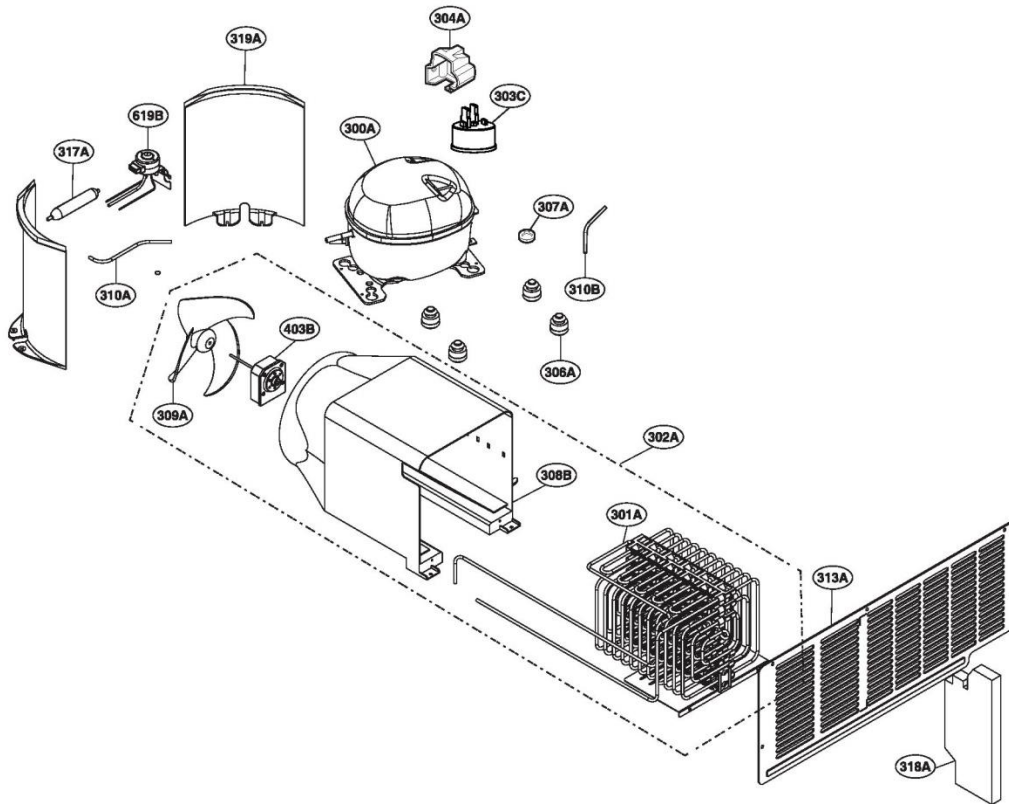

TOP PART

Top Part Parts List

Reference #	Dacor Part#	Description
402J	109811	Switch,Magnet, Left
402K	109812	Switch,Magnet, Right
410G	109819	Holder Assy,Bracket
500A	109820	PCB Assy,Main
502A	109822	Cover Assy,PCB
502B	109823	Case,PCB
701A	109864	Trim Upper Cabinet
701B	109865	Trim, Case
701C	109866	Cover, Upper Front

LOWER PART

Lower Part Parts List

Reference #	Dacor Part#	Description
103A	109667	Leg,Adjust
105B	109668	Cover,Lower
273K	109774	Hinge Assy,Lower Left
273L	109775	Hinge Assy,Lower Right
273M	109776	Hinge Assy,Lower Left
273N	109777	Hinge Assembly,Lower Right
273P	109778	Cam,Hinge
273Q	109779	Cam,Hinge
621C	109842	Connector,Tube, Lower
621D	109843	Connector,Tube, Lower
627A	109851	Holder,Pipe, Lower
627B	109852	Holder,Drier, Lower
627J	109853	Gasket,Foam, Lower
702A	109867	Tray Assy,Drip
703A	109868	Roller, Left Assy.
703B	109869	Roller, Right Assy.
704A	109870	Pan, Drain
705A	109871	Cover,Lock
705B	109872	Guide,Rail
705C	109873	Cover,Lock
706A	109874	Supporter,Housing
706B	109875	Supporter,Housing

MECHANICAL COMPARTMENT

Mechanical Compartment Parts List

Reference #	Dacor Part#	Description
300A	109789	Compressor,Set Assy
301A	109790	Condenser Assy,Wire
302A	109791	Guide,Fan
303C	109794	Overload Protect
304A	109795	Cover,PTC
306A	109796	Damper,Compressor
307A	109717	Stopper,Compressor
308B	109798	Guide,Fan
309A	109799	Fan Assy
310A	109800	Pipe,Joint
310B	109801	Pipe,Compressor Sealing
313A	109803	Cover Assy,Machinery(Rear)
317A	109804	Drier Assy
318A	109805	Guide,Air
319A	109806	Guide,Air
403B	109814	Motor,DC, Fan
619B	109837	Valve Assy,Gas