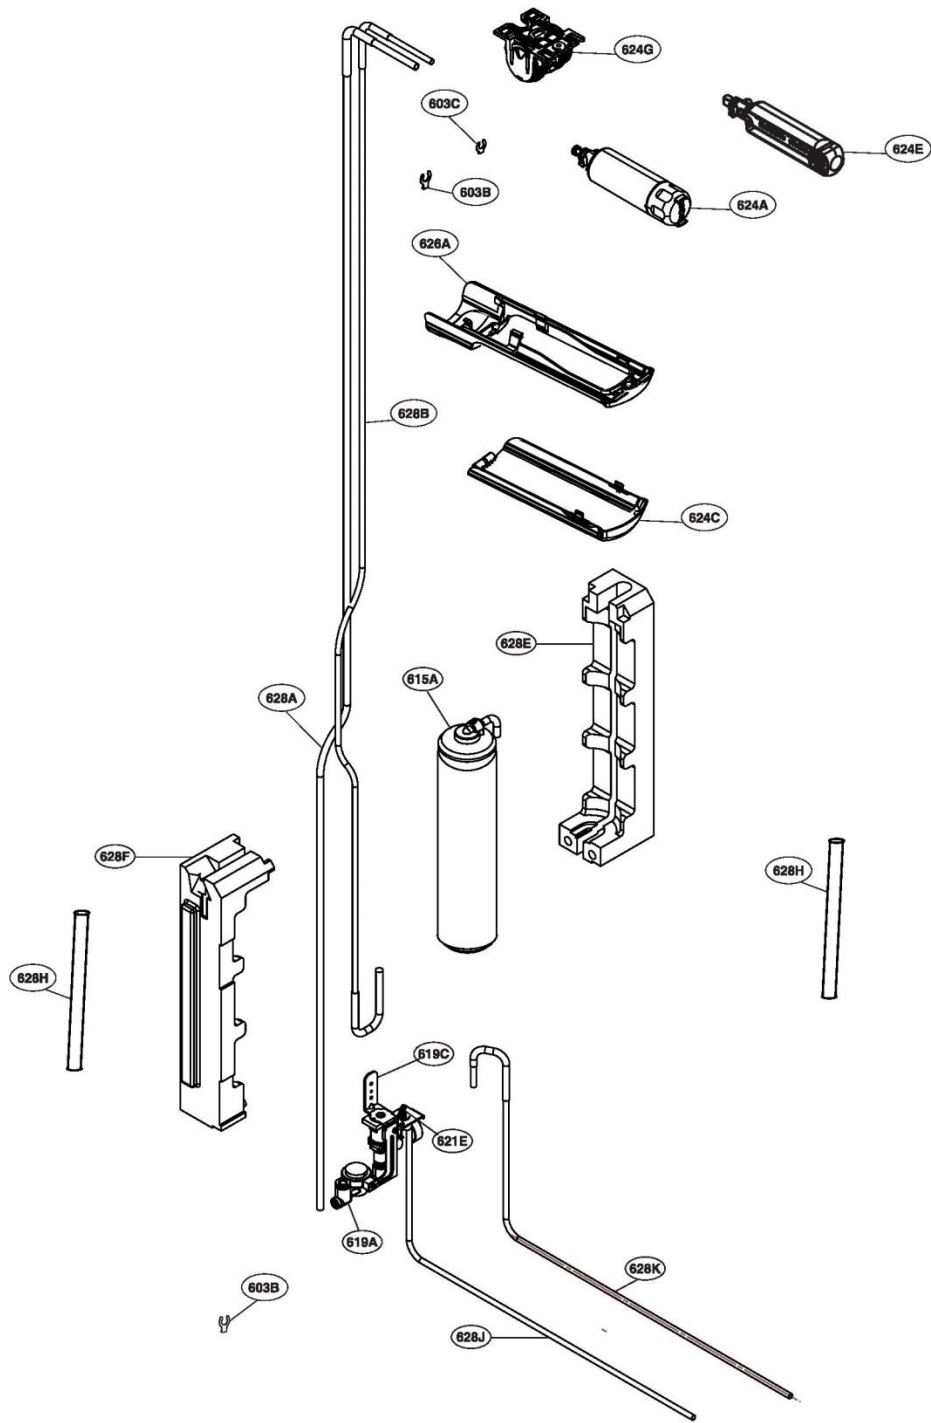

FREEZER RAIL PART

Freezer Rail Parts List

Reference #	Dacor Part#	Description
122A	109671	Guide,Rail, Rt. Freezer
122B	109672	Guide Assy,Rail
122C	109673	Guide,Rail
122D	109674	Guide Assy,Rail
122E	109675	Guide,Rail
122F	109676	Guide Assy,Rail
122G	109677	Guide,Rail
122H	109678	Guide Assy,Rail
123A	109685	Guide,Rail
123B	109686	Rail,Slide
123C	109687	Holder Assy,Bracket
123D	109688	Guide,Rail
123E	#N/A	Rail,Slide
123F	109690	Rail,Slide
123G	109691	Guide,Rail
123H	109692	Rail,Slide
123J	109693	Guide,Rail

REFRIGERATOR RAIL PART

Refrigerator Rail Parts List

Reference #	Dacor Part#	Description
122J	109679	Guide,TV
122K	109680	Guide Assy,Rail
122L	109681	Guide,Rail
122M	109682	Guide,TV
122N	109683	Guide Assy,Rail
122Q	109684	Guide Assy,Rail, Left Fridge
123K	109694	Guide,Rail
123L	109695	Rail,Slide
123M	109696	Holder Assy,Bracket
123N	109697	Rail,Slide
123P	109698	Guide,Rail

DYF4SBIWS

REFRIGERATOR RAIL PART

Refrigerator Rail Parts List

Reference #	Dacor Part#	Description
603B	109825	Holder,Bracket
603C	109826	Clip
615A	109833	Tank,Water
619A	109836	Valve Assy,Water
619C	109838	Bracket,Valve
621E	109844	Connector Assy, Water Valve
624A	109846	Filter Assy,Water
624C	109847	Cover,Filter
624E	109848	Cap Assy,Head
624G	109849	Filter,Head
626A	109850	Cover,Filter
628A	109854	Tube Assy,Inject, Water Line
628B	109855	Tube Assy,Inject, Water Line
628E	109856	Insulation,Pipe
628F	109857	Insulation,Pipe
628H	109858	Gasket,Foam
628J	109859	Tube Assy,Inject, Left
628K	109860	Tube Assy,Inject, Right