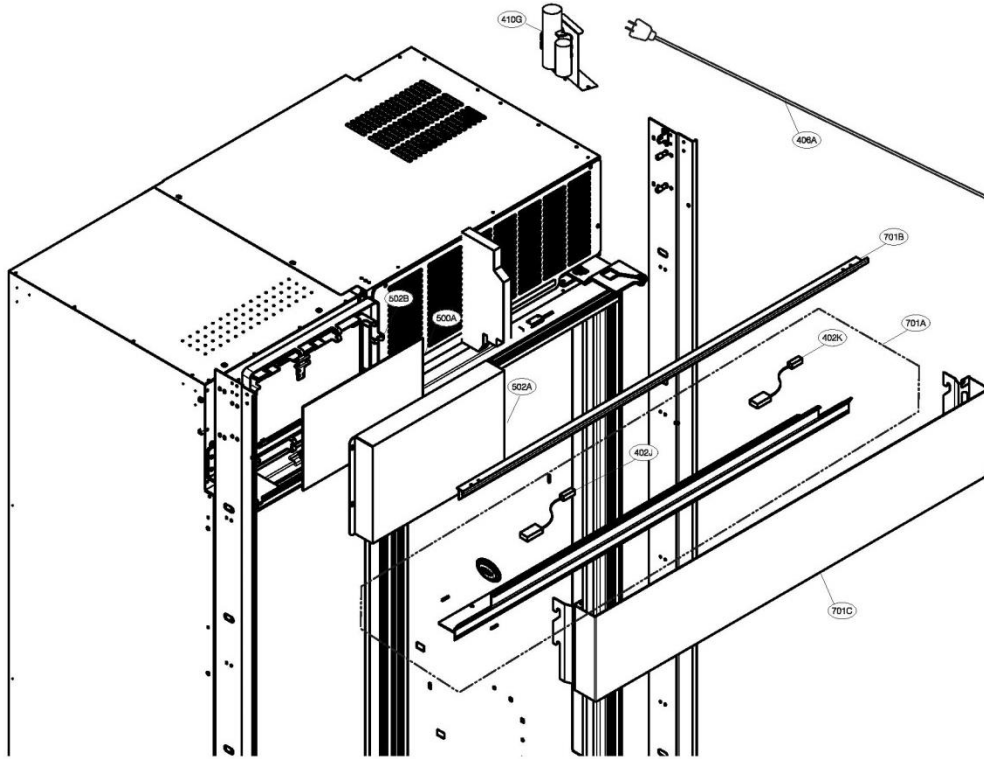

TOP PART

Top Part Parts List

Reference #	Dacor Part#	Description
402J	109811	Switch,Magnet, Left
402K	109812	Switch,Magnet, Right
410G	109819	Holder Assy,Bracket
500A	109820	PCB Assy,Main
502A	109822	Cover Assy,PCB
502B	109823	Case,PCB
701A	109864	Trim Upper Cabinet
701B	109865	Trim, Case
701C	109866	Cover, Upper Front