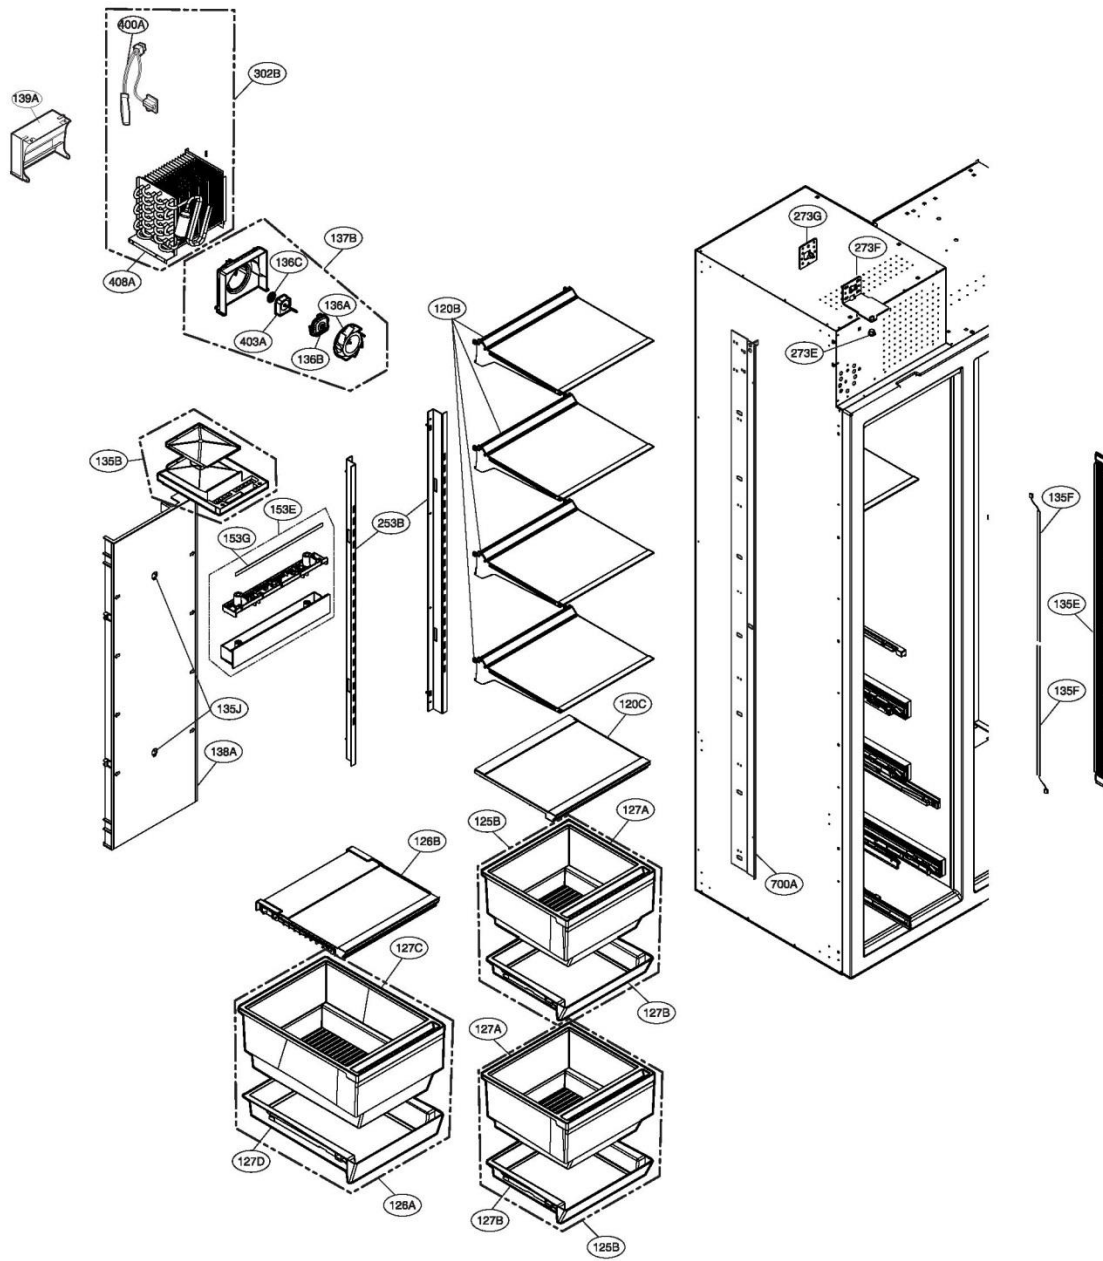

FREEZER COMPARTMENT

Freezer Compartment Parts List

Reference #	Dacor Part#	Description
120B	109669	Shelf Assy,Refrigerator
120C	109670	Cover Assy,TV
125B	109699	Tray Assy,Drawer
126A	109700	Tray Assy,Drawer
126B	109701	Cover Assy,TV, Frzr
127A	109702	Tray Assy,Drawer
127B	109703	Tray,Drawer
127C	109704	Tray Assy,Drawer
127D	109705	Tray,Drawer
135B	109709	Duct Assy,Multi
135E	109710	Cover,Lamp
135F	109711	LED Assy
135J	109712	Cap,Duct
136A	109714	Fan Assy
136B	109715	Bracket,Motor
136C	109716	Damper,Motor Support
137B	109717	Shroud Assy,Freezer
138A	109718	Duct Assy,Multi, Frzr
153E	109725	Case Assembly,Lamp
153G	109726	LED Assy, Lamp Case
253B	109760	Holder,Shelf, Freezer
273E	109769	Bushing, Hinge
273F	109770	Hinge Assy,Upper Freezer
273G	109771	Bracket,Hinge, Upper Freezer
302B	109792	Evaporator Assy, Freezer
400A	109808	Controller Assy, Freezer
403A	109813	Motor,DC, Freezer
408A	109817	Heater,Sheath, Freezer
700A	109862	Trim, Freezer Side