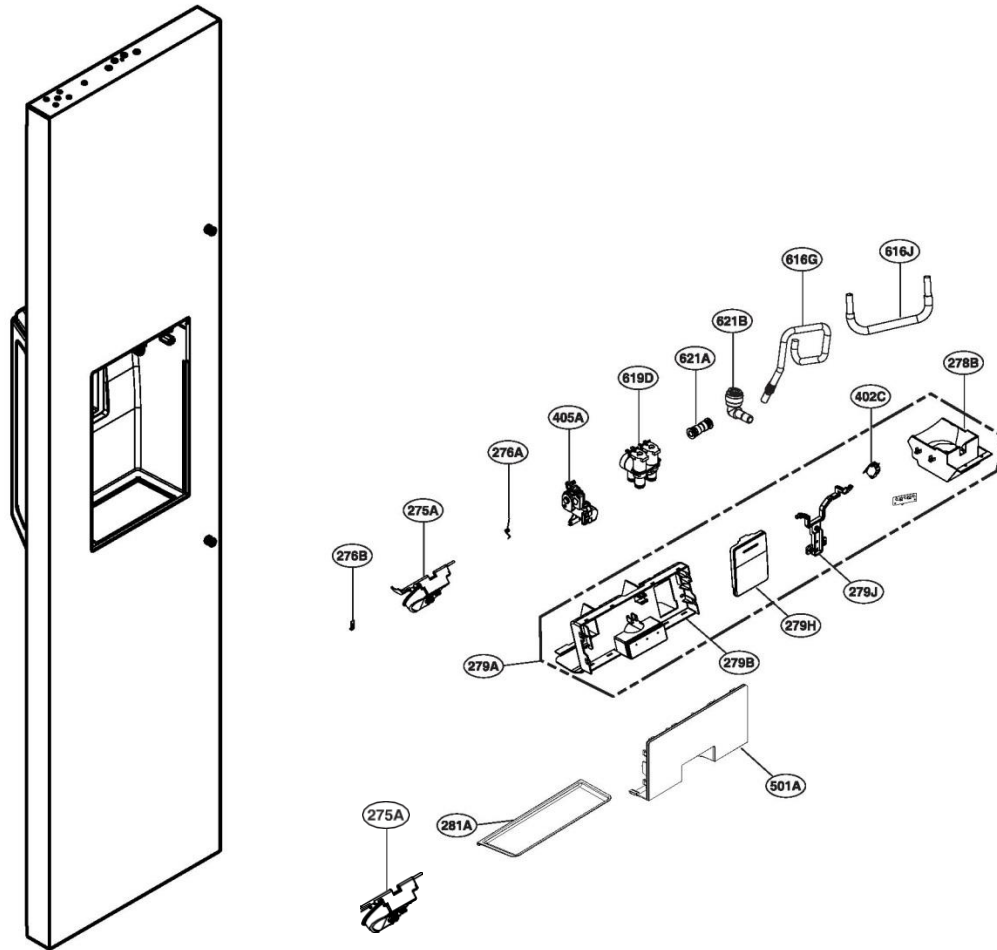

LOWER PART

Lower Part Parts List

Reference #	Dacor Part#	Description
103A	109667	Leg,Adjust
105B	109668	Cover,Lower
273K	109774	Hinge Assy,Lower Left
273L	109775	Hinge Assy,Lower Right
273M	109776	Hinge Assy,Lower Left
273N	109777	Hinge Assembly,Lower Right
273P	109778	Cam,Hinge
273Q	109779	Cam,Hinge
621C	109842	Connector,Tube, Lower
621D	109843	Connector,Tube, Lower
627A	109851	Holder,Pipe, Lower
627B	109852	Holder,Drier, Lower
627J	109853	Gasket,Foam, Lower
702A	109867	Tray Assy,Drip
703A	109868	Roller, Left Assy.
703B	109869	Roller, Right Assy.
704A	109870	Pan, Drain
705A	109871	Cover,Lock
705B	109872	Guide,Rail
705C	109873	Cover,Lock
706A	109874	Supporter,Housing
706B	109875	Supporter,Housing

MECHANICAL COMPARTMENT

Mechanical Compartment Parts List

Reference #	Dacor Part#	Description
300A	109789	Compressor,Set Assy
301A	109790	Condenser Assy,Wire
302A	109791	Guide,Fan
303C	109794	Overload Protect
304A	109795	Cover,PTC
306A	109796	Damper,Compressor
307A	109717	Stopper,Compressor
308B	109798	Guide,Fan
309A	109799	Fan Assy
310A	109800	Pipe,Joint
310B	109801	Pipe,Compressor Sealing
313A	109803	Cover Assy,Machinery(Rear)
317A	109804	Drier Assy
318A	109805	Guide,Air
319A	109806	Guide,Air
403B	109814	Motor,DC, Fan
619B	109837	Valve Assy,Gas

DYF42BSIWS

DISPENSER PART

Dispenser Parts List

Reference #	Dacor Part#	Description
275A	109780	Cap Assy,Duct
276A	109781	Spring,Lever
276B	109782	Holder,Lever
279B	109785	Frame,Funnel
279H	109786	Button Assy
279J	109787	Lever,Dispenser
281A	109788	Tray, Dispenser
402C	109810	Switch,Micro
405A	109815	Motor,DC, Dispenser
501A	109821	Cover Assy,Display
616G	109834	Tube Assy,Inject, Dispenser
616J	109835	Tube Assy,Inject, Dispenser
619D	109839	Valve,Water, Dispenser
621A	109840	Connector,Tube, Dispenser
621B	109841	Connector,Tube, Dispenser