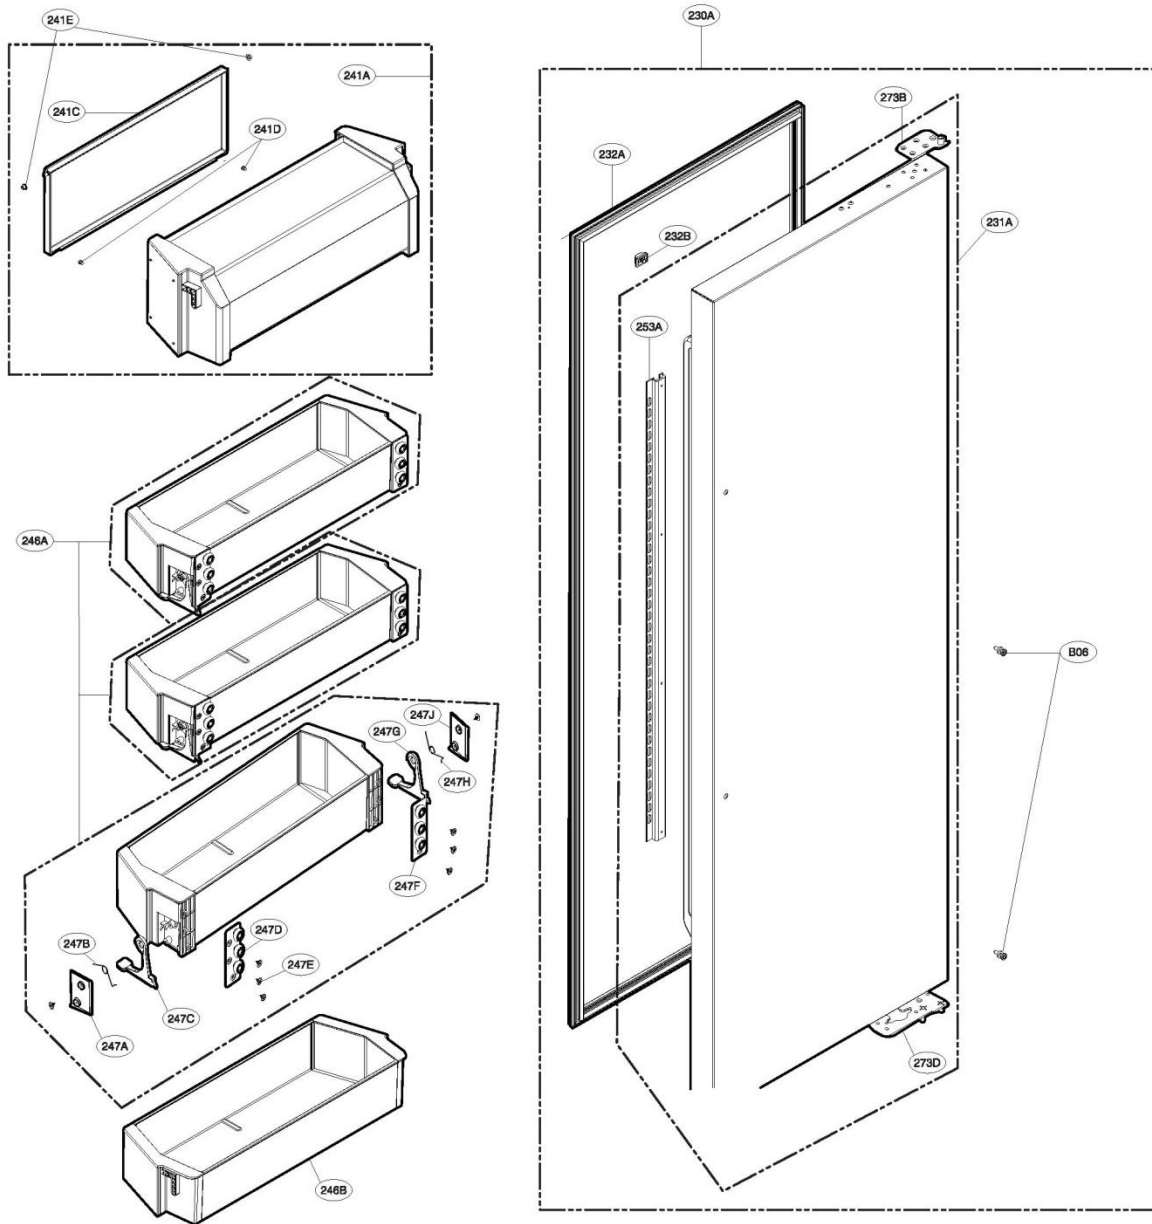

FREEZER DOOR PART

Freezer Door Parts List

Reference #	Dacor Part#	Description
202A	109738	Gasket Assy,Door
202B	109739	Stopper,Door
210C	109740	Bin Assy,Door
269F	109763	Cover,Lead Wire, Right
269G	109764	Connector
273A	109765	Bracket,Door,Upper Freezer
273C	109767	Bracket,Door, Lower Freezer
600A	109824	Ice Maker Assy,Kit
606A	109827	Motor, AC Indoor, Ice Maker
607A	109828	Holder Assy,Bracket, Freezer Door
610A	109829	Bucket Assembly,Ice
610B	109830	Trim, Ice Assy.
611B	109831	Cover, Ice Bucket
612A	109832	Motor, AC Dispenser, Ice Maker
B06	109876	Stopper,Handle

REFRIGERATOR DOOR PART

Refrigerator Door Parts List

Reference #	Dacor Part#	Description
230A	109741	Door Assy,Refrigerator
231A	109742	Door Foam Assy,Refrigerator
232A	109743	Gasket Assy,Door
232B		
241A	109744	Bin Assy,Door (Enclosed)
241C	109745	Bin,Window
241D	109746	Cap,Rubber
241E	109747	Bushing, Bin, door bin
246A	109748	Bin Assy,Door
246B	109749	Bin Assy,Door
247A	109750	Cover,Lever
247B	109751	Spring,Lever
247C	109752	Button,Lever
247D	109753	Roller Assy
247E	109754	Screw,Customized
247F	109755	Roller Assy
247G	109756	Button,Lever
247H	109757	Spring,Lever
247J	109758	Cover,Lever
253A	109759	Rail,Slide
273B	109766	Bracket,Door, Upper Fridge
273D	109768	Bracket,Door,Lower Fridge