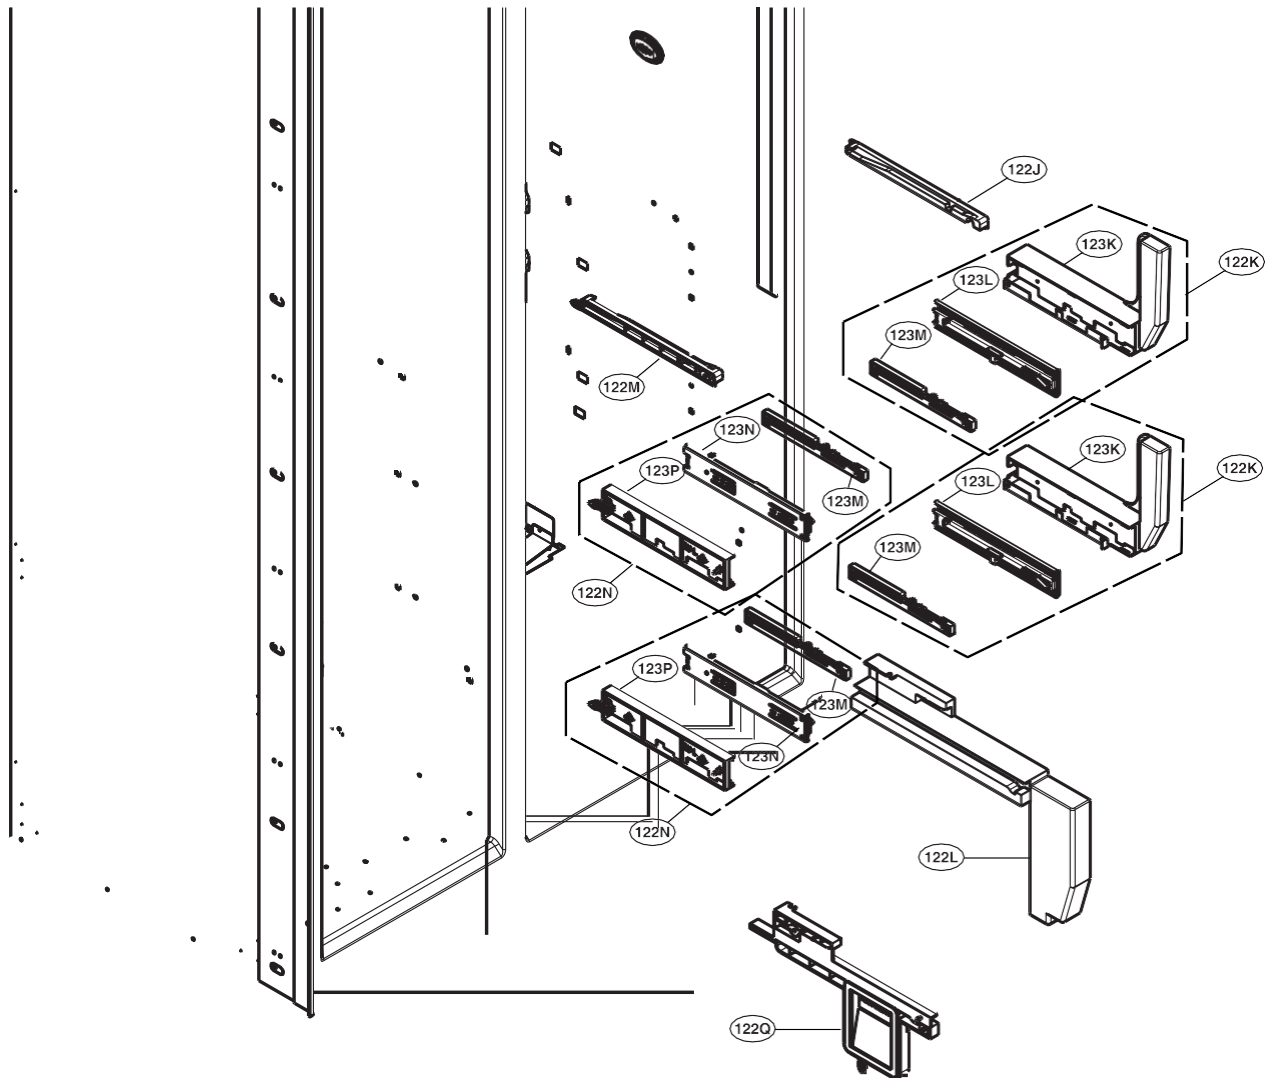

REFRIGERATOR RAIL PART

Refrigerator Rail Parts List

Reference #	Dacor Part#	Description
122J	109679	Guide,TV
122K	109680	Guide Assy,Rail
122L	109681	Guide,Rail
122M	109682	Guide,TV
122N	109683	Guide Assy,Rail
122Q	109684	Guide Assy,Rail, Left Fridge
123K	109694	Guide,Rail
123L	109695	Rail,Slide
123M	109696	Holder Assy,Bracket
123N	109697	Rail,Slide
123P	109698	Guide,Rail