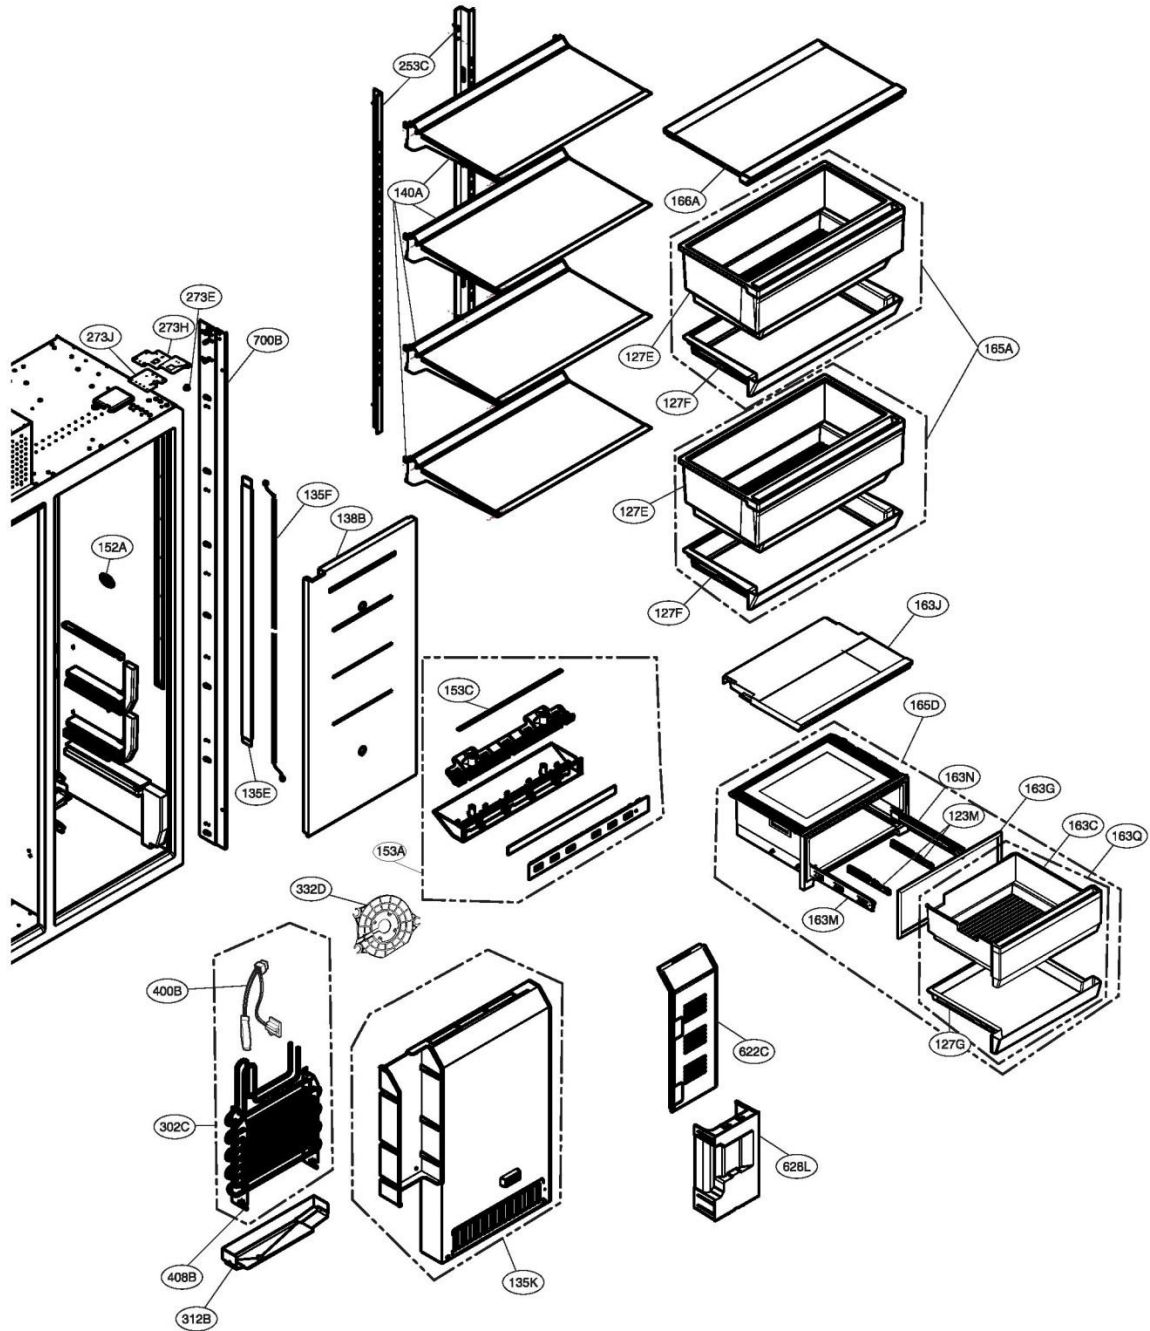

REFRIGERATOR COMPARTMENT

Refrigerator Compartment Parts List

Reference #	Dacor Part#	Description
123M	109696	Holder Assy,Bracket
127E	109706	Tray Assy,Drawer
127F	109707	Tray,Drawer
127G	109708	Tray,Drawer
135E	109710	Cover,Lamp
135F	109711	LED Assy
135K	109713	Grille Assy,Fan
138B	109719	Duct,Multi
140A	109721	Shelf Assy,Refrigerator
152A	109722	Cover,Sensor
153A	109723	Case Assy,Display
153C	109724	LED Assy,Display Case
163C	109727	Tray Assy,Vegetable
163G	109728	Gasket,Home Bar
163J	109729	Cover Assy,Sealed Drawer
163M	109730	Rail,Slide, Left
163N	109731	Rail,Slide, right
163Q	109732	Tray Assembly,Vegetable
165A	109733	Tray Assembly,Drawer
165D	109734	Case Assy. Sealed Drawer
166A	109735	Cover Assy. TV textured
253C	109761	Holder,Shelf, Refrigerator
273E	109769	Bushing, Hinge
273H	109772	Hinge Assy,Upper Fridge
273J	109773	Bracket,Hinge, Upper Fridge
302C	109793	Evaporator Assy, Fridge
312B	109802	Tray,Drain
332D	109807	Bracket,Motor
400B	109809	Controller Assy, Fridge
408B	109818	Heater,Sheath, Fridge
622C	109845	Cover,Grille Fan
628L	109861	Bracket,Valve, Fridge
700B	109863	Trim, Rt. Side, Fridge