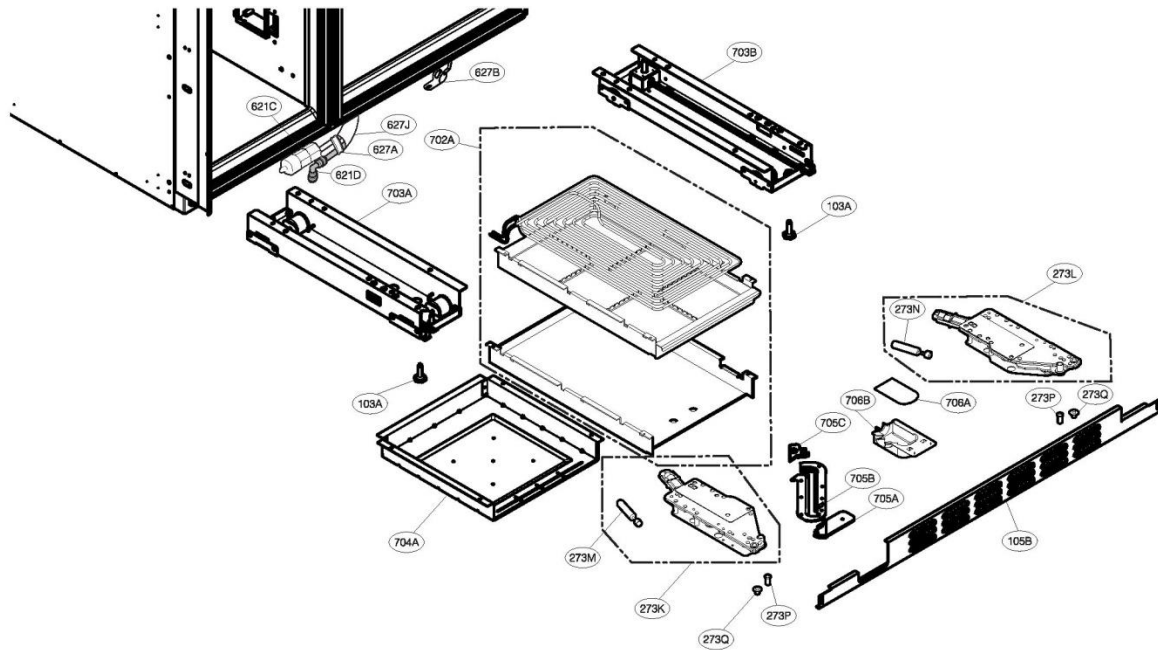

TOP PART

Top Part Parts List

Reference #	Dacor Part#	Description
402J	109811	Switch,Magnet, Left
402K	109812	Switch,Magnet, Right
410G	109819	Holder Assy,Bracket
500A	109820	PCB Assy,Main
502A	109822	Cover Assy,PCB
502B	109823	Case,PCB
701A	109864	Trim Upper Cabinet
701B	109865	Trim, Case
701C	109866	Cover, Upper Front

LOWER PART

Lower Part Parts List

Reference #	Dacor Part#	Description
103A	109667	Leg,Adjust
105B	109668	Cover,Lower
273K	109774	Hinge Assy,Lower Left
273L	109775	Hinge Assy,Lower Right
273M	109776	Hinge Assy,Lower Left
273N	109777	Hinge Assembly,Lower Right
273P	109778	Cam,Hinge
273Q	109779	Cam,Hinge
621C	109842	Connector,Tube, Lower
621D	109843	Connector,Tube, Lower
627A	109851	Holder,Pipe, Lower
627B	109852	Holder,Drier, Lower
627J	109853	Gasket,Foam, Lower
702A	109867	Tray Assy,Drip
703A	109868	Roller, Left Assy.
703B	109869	Roller, Right Assy.
704A	109870	Pan, Drain
705A	109871	Cover,Lock
705B	109872	Guide,Rail
705C	109873	Cover,Lock
706A	109874	Supporter,Housing
706B	109875	Supporter,Housing