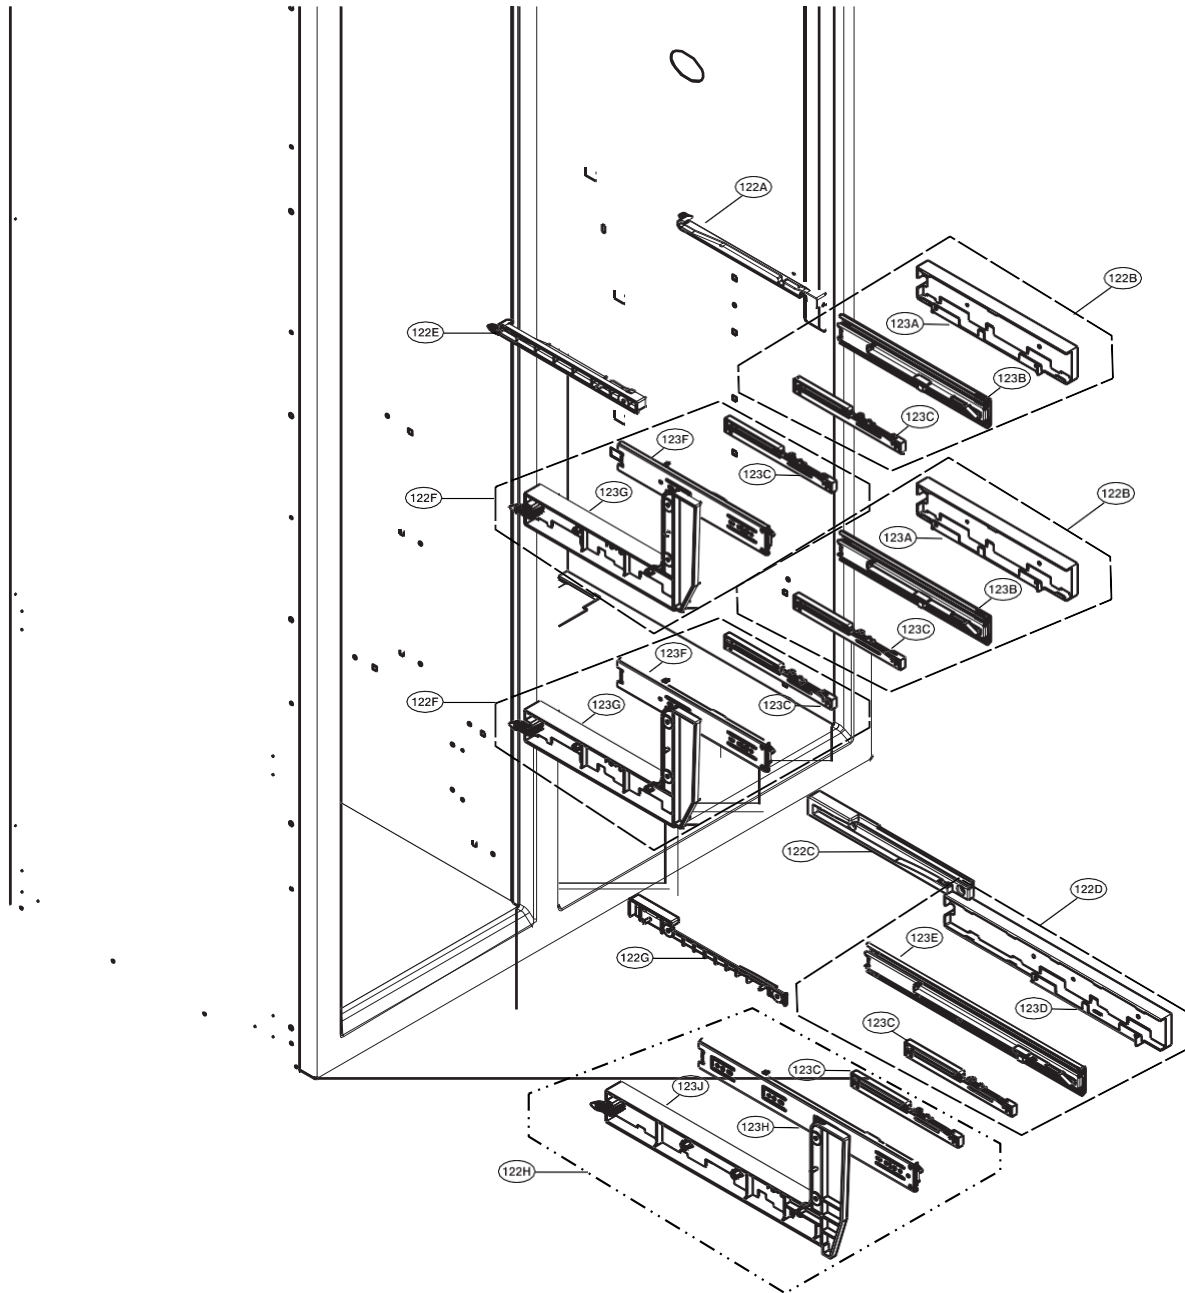

LOWER PART

Lower Part Parts List

Reference #	Dacor Part#	Description
103A	109667	Leg,Adjust
105B	109668	Cover,Lower
273K	109774	Hinge Assy,Lower Left
273L	109775	Hinge Assy,Lower Right
273M	109776	Hinge Assy,Lower Left
273N	109777	Hinge Assembly,Lower Right
273P	109778	Cam,Hinge
273Q	109779	Cam,Hinge
621C	109842	Connector,Tube, Lower
621D	109843	Connector,Tube, Lower
627A	109851	Holder,Pipe, Lower
627B	109852	Holder,Drier, Lower
627J	109853	Gasket,Foam, Lower
702A	109867	Tray Assy,Drip
703A	109868	Roller, Left Assy.
703B	109869	Roller, Right Assy.
704A	109870	Pan, Drain
705A	109871	Cover,Lock
705B	109872	Guide,Rail
705C	109873	Cover,Lock
706A	109874	Supporter,Housing
706B	109875	Supporter,Housing

DYF42BSIWS

DISPENSER PART

Dispenser Parts List

Reference #	Dacor Part#	Description
275A	109780	Cap Assy,Duct
276A	109781	Spring,Lever
276B	109782	Holder,Lever
279B	109785	Frame,Funnel
279H	109786	Button Assy
279J	109787	Lever,Dispenser
281A	109788	Tray, Dispenser
402C	109810	Switch,Micro
405A	109815	Motor,DC, Dispenser
501A	109821	Cover Assy,Display
616G	109834	Tube Assy,Inject, Dispenser
616J	109835	Tube Assy,Inject, Dispenser
619D	109839	Valve,Water, Dispenser
621A	109840	Connector,Tube, Dispenser
621B	109841	Connector,Tube, Dispenser

FREEZER RAIL PART

Freezer Rail Parts List

Reference #	Dacor Part#	Description
122A	109671	Guide,Rail, Rt. Freezer
122B	109672	Guide Assy,Rail
122C	109673	Guide,Rail
122D	109674	Guide Assy,Rail
122E	109675	Guide,Rail
122F	109676	Guide Assy,Rail
122G	109677	Guide,Rail
122H	109678	Guide Assy,Rail
123A	109685	Guide,Rail
123B	109686	Rail,Slide
123C	109687	Holder Assy,Bracket
123D	109688	Guide,Rail
123E	#N/A	Rail,Slide
123F	109690	Rail,Slide
123G	109691	Guide,Rail
123H	109692	Rail,Slide
123J	109693	Guide,Rail