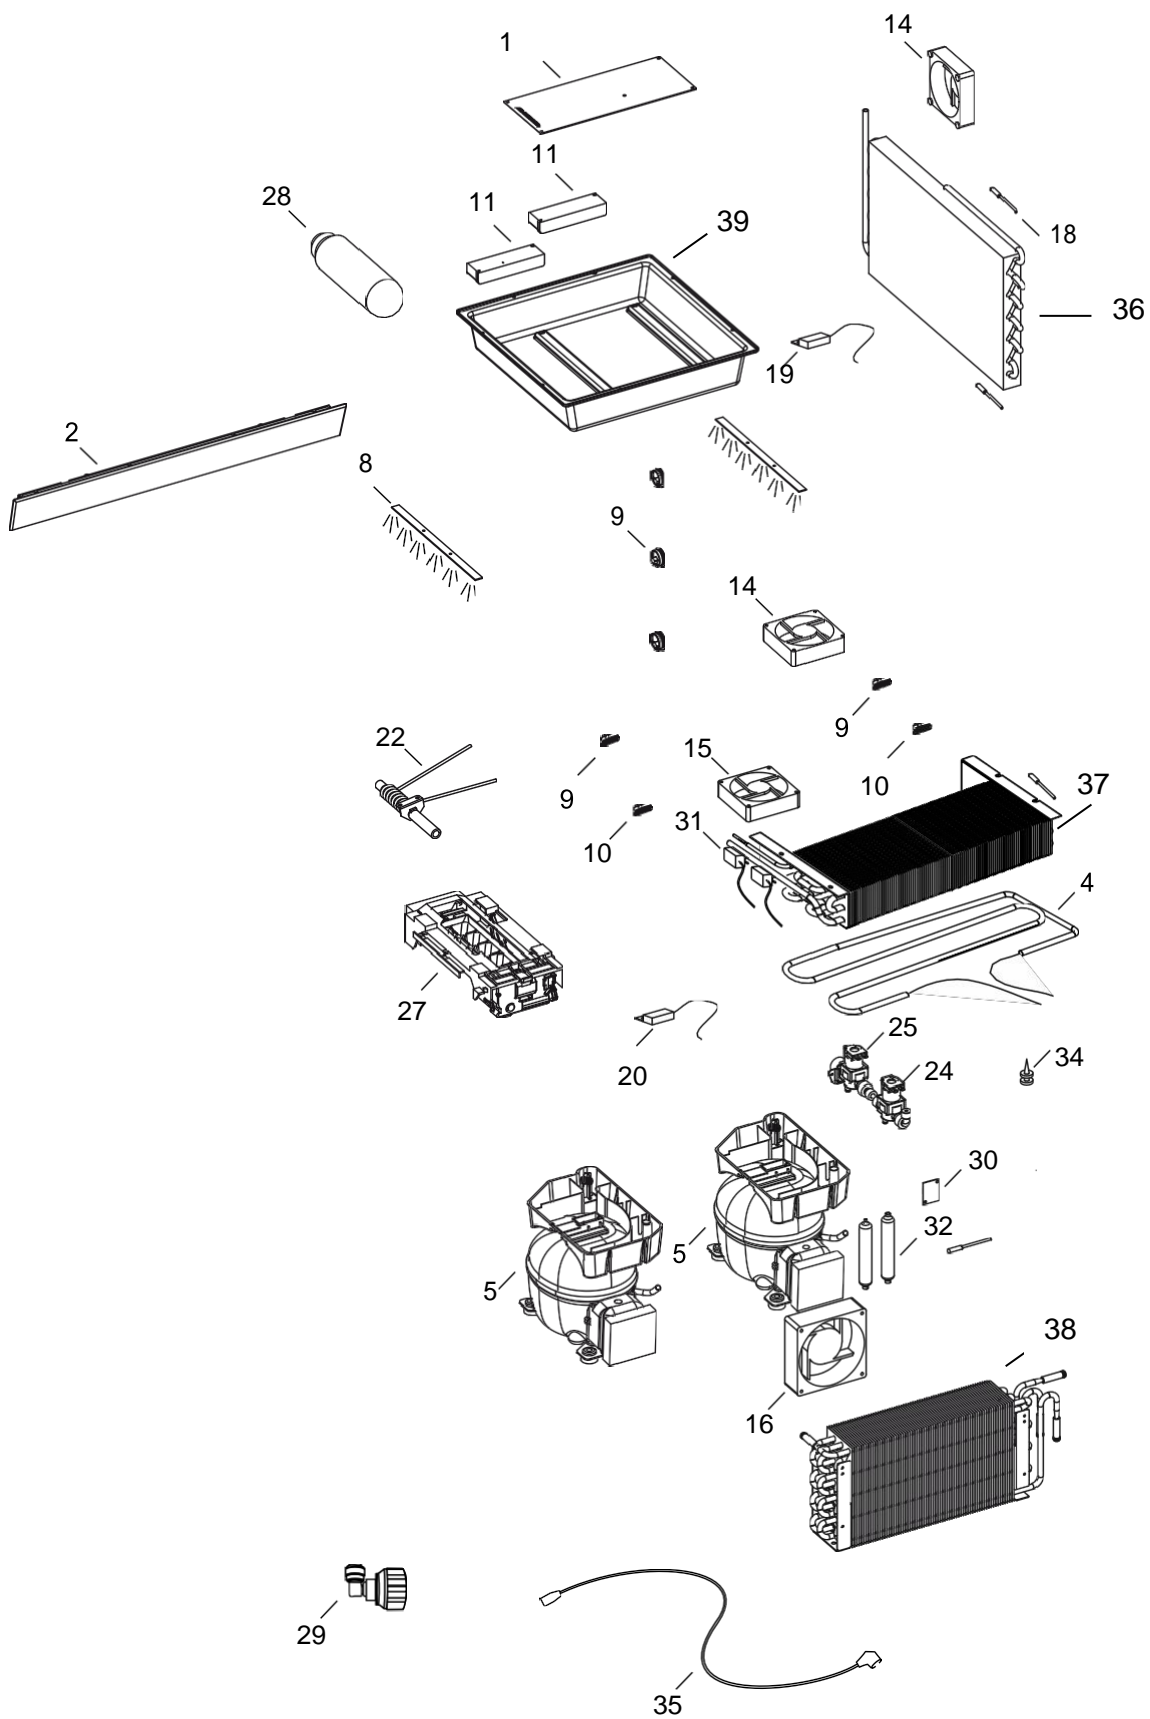

DYF36BFBS

DYF36BFBSR / DYF36BFBSL - Functional Parts (view 3)

3KOTST00 UL

Functional Parts List

REFERENCE #	DACOR PART #	DESCRIPTION
1	108967	Main electronic board - Fridge, 2 zones
2	109013	User interface, main complete, glass front 899
4		Defrost heater
5	108970	Compressor, Refrigerator VEMY3H with inverter
5	108971	Compressor, Refrigerator VEMY5H with inverter
8	108972	LED Light strip, 3 LED
9	108973	LED complete, for steel plate - brill
10	108974	LED complete, for plastic - brill
11	108975	LED power supply, 3 LED
11	108976	LED power supply, 15 LED
14	108977	Fan unit air circulation, upper
15	108978	Fan unit, freezer circulator
16	108979	Condenser cooling fan
18	108980	NTC temperature probe
19	108981	Electromechanical switch fridge
20	108982	Electromechanical switch freezer
22	108983	Anti-Ice Heater for IceMaker
24	108984	Solenoid Valve, Water Fill
25	108985	Solenoid Valve, Water Fill (safety)
27	108986	Ice Maker Sankyo
28	ABFF2	Water Filter
29	108988	Water Fill Hose
30	108989	Buzzer
31	108990	Temperature limiter, freezer defrost
32	108991	Dehydrator filter
34	108992	Fan Fixing Rubber Plug (all Fans) 12 pcs
35	108993	Main cable
36	112233	Upper Evaporator
37	109972	Lower Evaporator
38	112232	Condenser
39	112231	Cover board w/LED