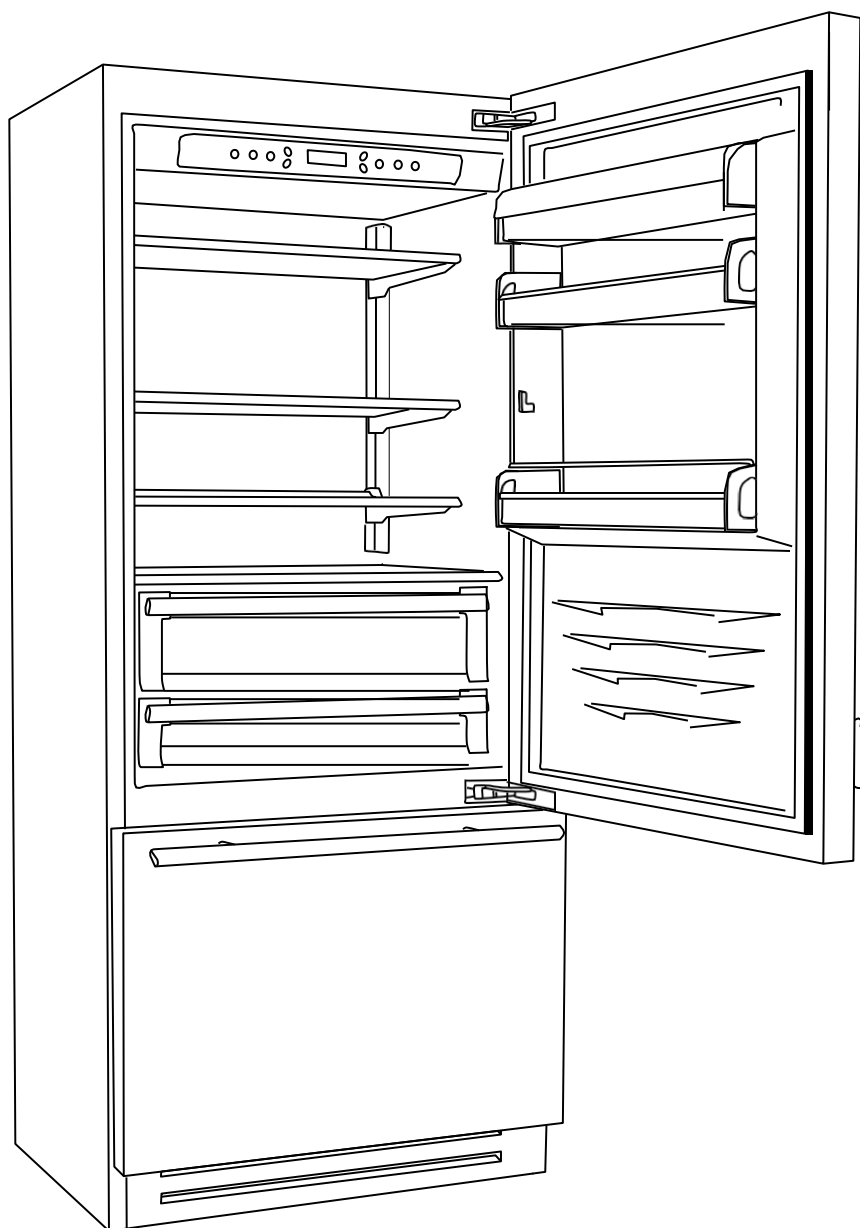

Spare Parts Information

Fridge Freezer Model
DYF36BFBSR - DYF36BFBSL

DYF36BFBS

DYF36BFBSR / DYF36BFBSL - Cabinet Parts (view 1)

Cabinet Parts List

REFERENCE #	DACOR PART #	DESCRIPTION
1	108994	Glass Shelf – full size 0T S899
4	108995	Separator glass – shelf S899 0T
5	108996	Ceiling glass complete S899
8	108997	Low temperature drawer, small S899
9	108998	Low temperature drawer, large S899
10	108933	Plastic Ice tray
11	108999	TriMode drawer (top) S899
12	109000	TriMode drawer (bottom) S899
13	109001	Front ventilation grille
17	108937	Sliding Guide for low temperature drawer, small/large R
17	108938	Sliding Guide for low temperature drawer, small/large L
18	108939	Sliding Guide for Trimode drawer (lower) L
18	108940	Sliding Guide for Trimode drawer (upper) L
18	108941	Sliding Guide for Trimode drawer (lower) R
18	108942	Sliding Guide for Trimode drawer (upper) R
19	108943	Adjustable foot
20	108944	Front wheel, complete
21	108945	Rear wheel, complete
21-1	112185	Rod, Balance Bar
22	108946	Upper conveyor S 0T
23	108947	Lower conveyor S 0T
37	108948	Anodized aluminum joining strip cover
38	108949	Aluminum joining strip
39	109002	INT top piece 84 inch

DYF36BFBS

DYF36BFBSR / DYF36BFBSL - Door Parts (view 2)

2K1TST00

Door Parts List

REFERENCE #	DACOR PART #	DESCRIPTION
1	108951	Dorr hinge, upper RH
1	108952	Dorr hinge, upper LH
2	108953	Dorr hinge, lower RH
2	108954	Dorr hinge, lower LH
3	109003	Door with magnetic gasket - without shelves 899 RH
3	109004	Door with magnetic gasket - without shelves 899 LH
3A	109005	Door panel 899
4		Vertical Handle
5		Horizontal Handle 899
6	109007	Magnetic gasket door 899
7	109008	Magnetic gasket large basket 899
9	112329	Door bins
10	108931	Door bin, bottles
11	109010	Large basket front with magnetic gasket 899 RH
11	109011	Large basket front with magnetic gasket 899 LH
11A	110459	Drawer panel 899