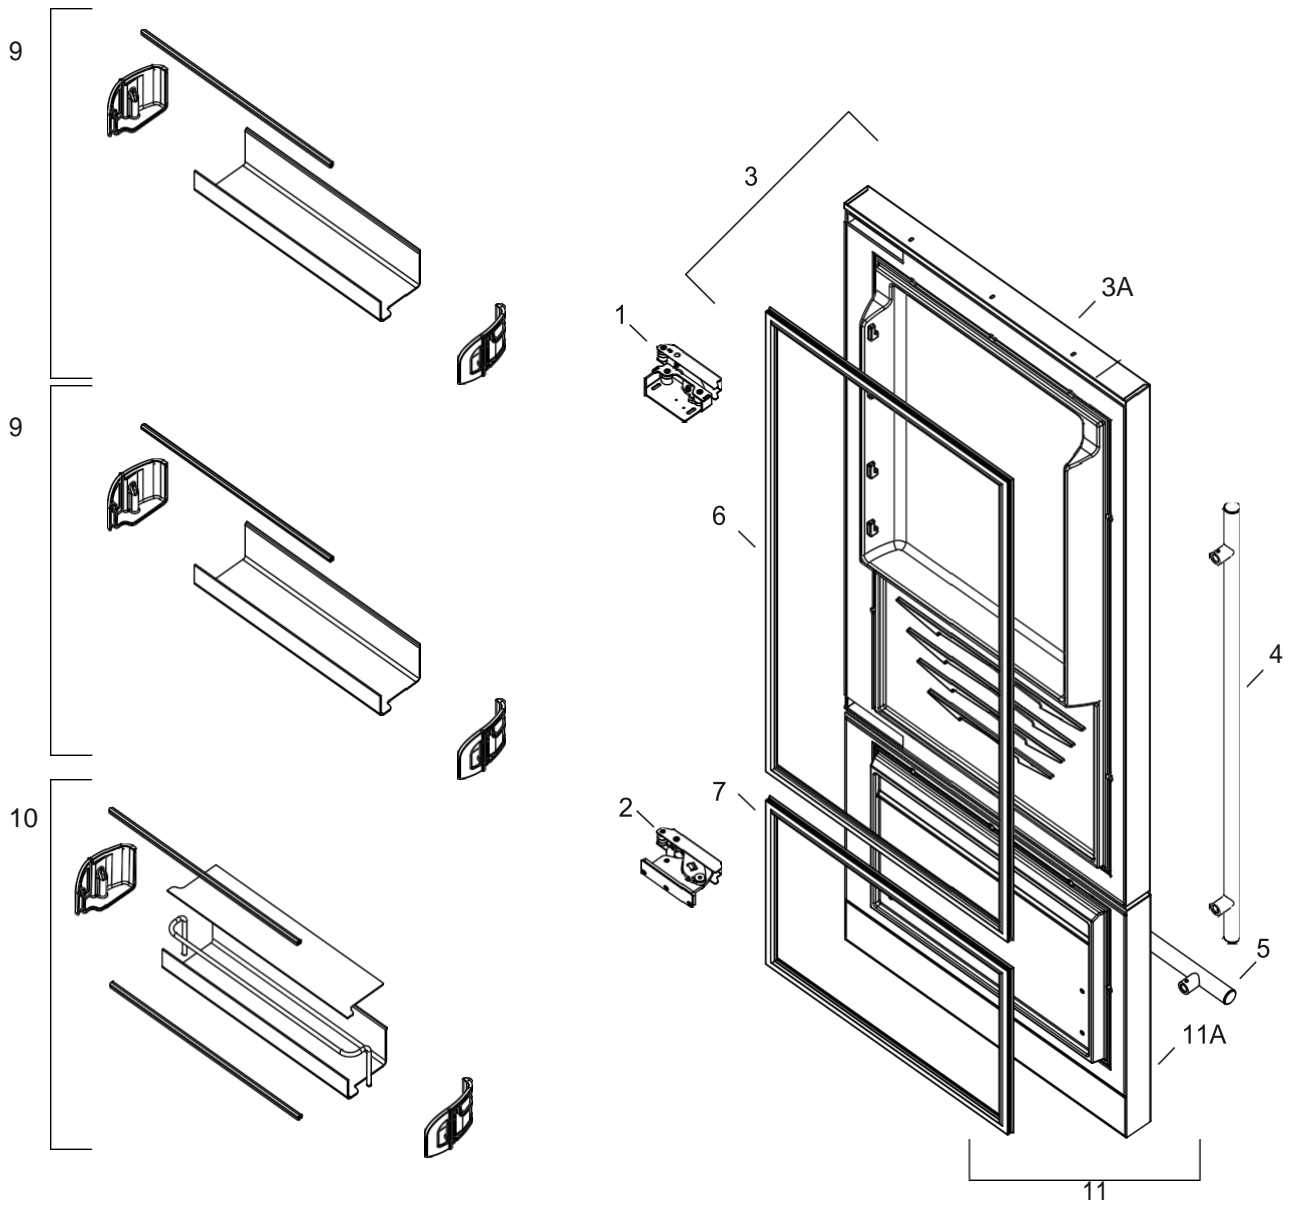

Spare Parts Information

Fridge Freezer Model
DYF36BFBSR - DYF36BFBSL

DYF36BFBS

DYF36BFBSR / DYF36BFBSL - Cabinet Parts (view 1)

Cabinet Parts List

REFERENCE #	DACOR PART #	DESCRIPTION
1	108994	Glass Shelf – full size 0T S899
4	108995	Separator glass – shelf S899 0T
5	108996	Ceiling glass complete S899
8	108997	Low temperature drawer, small S899
9	108998	Low temperature drawer, large S899
10	108933	Plastic Ice tray
11	108999	TriMode drawer (top) S899
12	109000	TriMode drawer (bottom) S899
13	109001	Front ventilation grille
17	108937	Sliding Guide for low temperature drawer, small/large R
17	108938	Sliding Guide for low temperature drawer, small/large L
18	108939	Sliding Guide for Trimode drawer (lower) L
18	108940	Sliding Guide for Trimode drawer (upper) L
18	108941	Sliding Guide for Trimode drawer (lower) R
18	108942	Sliding Guide for Trimode drawer (upper) R
19	108943	Adjustable foot
20	108944	Front wheel, complete
21	108945	Rear wheel, complete
21-1	112185	Rod, Balance Bar
22	108946	Upper conveyor S 0T
23	108947	Lower conveyor S 0T
37	108948	Anodized aluminum joining strip cover
38	108949	Aluminum joining strip
39	109002	INT top piece 84 inch

DYF36BFBS

DYF36BFBSR / DYF36BFBSL - Door Parts (view 2)

2K1TST00

Door Parts List

REFERENCE #	DACOR PART #	DESCRIPTION
1	108951	Dorr hinge, upper RH
1	108952	Dorr hinge, upper LH
2	108953	Dorr hinge, lower RH
2	108954	Dorr hinge, lower LH
3	109003	Door with magnetic gasket - without shelves 899 RH
3	109004	Door with magnetic gasket - without shelves 899 LH
3A	109005	Door panel 899
4		Vertical Handle
5		Horizontal Handle 899
6	109007	Magnetic gasket door 899
7	109008	Magnetic gasket large basket 899
9	112329	Door bins
10	108931	Door bin, bottles
11	109010	Large basket front with magnetic gasket 899 RH
11	109011	Large basket front with magnetic gasket 899 LH
11A	110459	Drawer panel 899