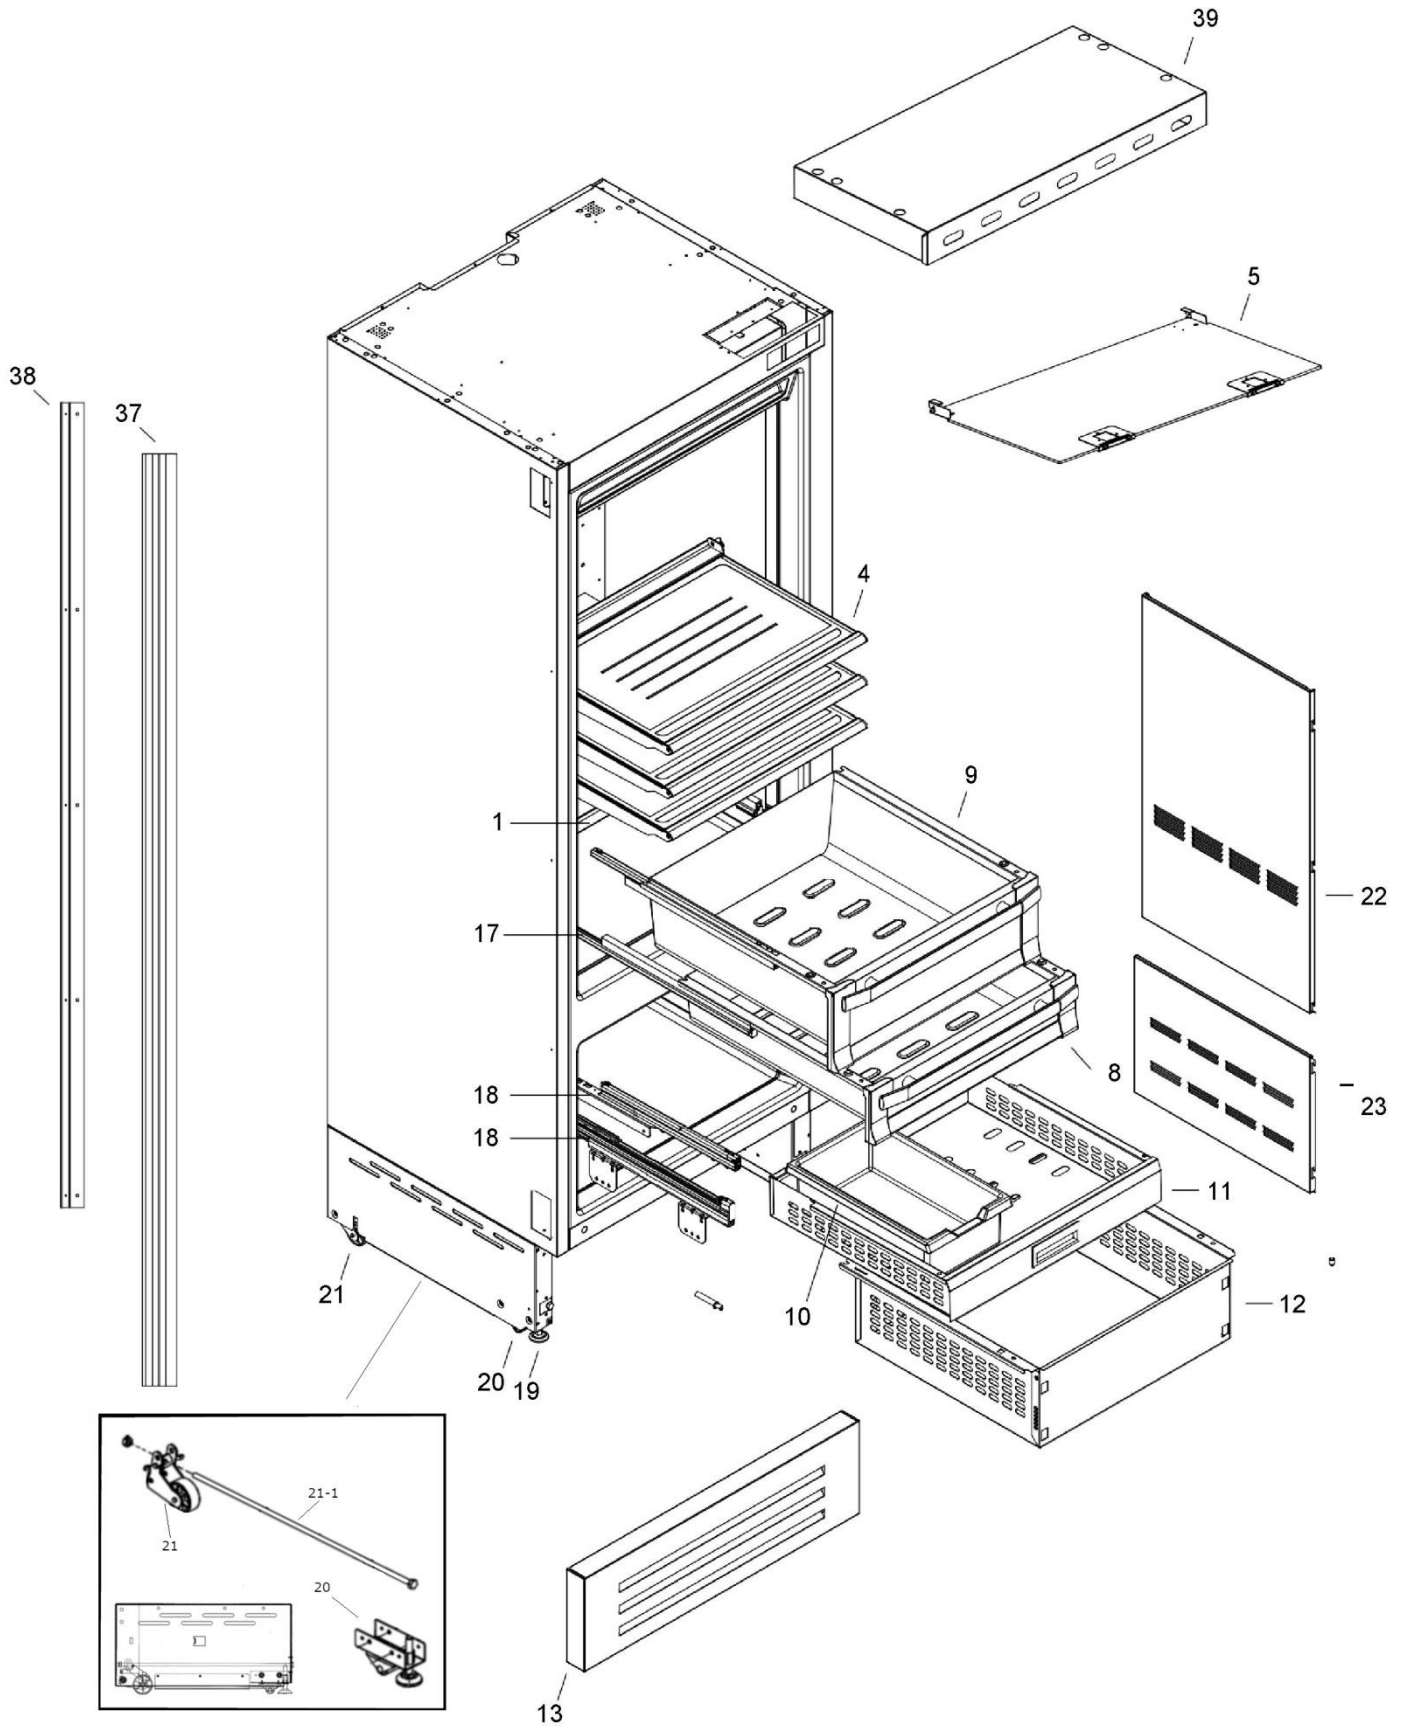

Spare Parts Information

Fridge Freezer Model
DYF36BFBSR - DYF36BFBSL

DYF36BFBS

DYF36BFBSR / DYF36BFBSL - Cabinet Parts (view 1)

Cabinet Parts List

REFERENCE #	DACOR PART #	DESCRIPTION
1	108994	Glass Shelf – full size 0T S899
4	108995	Separator glass – shelf S899 0T
5	108996	Ceiling glass complete S899
8	108997	Low temperature drawer, small S899
9	108998	Low temperature drawer, large S899
10	108933	Plastic Ice tray
11	108999	TriMode drawer (top) S899
12	109000	TriMode drawer (bottom) S899
13	109001	Front ventilation grille
17	108937	Sliding Guide for low temperature drawer, small/large R
17	108938	Sliding Guide for low temperature drawer, small/large L
18	108939	Sliding Guide for Trimode drawer (lower) L
18	108940	Sliding Guide for Trimode drawer (upper) L
18	108941	Sliding Guide for Trimode drawer (lower) R
18	108942	Sliding Guide for Trimode drawer (upper) R
19	108943	Adjustable foot
20	108944	Front wheel, complete
21	108945	Rear wheel, complete
21-1	112185	Rod, Balance Bar
22	108946	Upper conveyor S 0T
23	108947	Lower conveyor S 0T
37	108948	Anodized aluminum joining strip cover
38	108949	Aluminum joining strip
39	109002	INT top piece 84 inch

DYF36BFBS

DYF36BFBSR / DYF36BFBSL - Door Parts (view 2)

2K1TST00

Door Parts List

REFERENCE #	DACOR PART #	DESCRIPTION
1	108951	Dorr hinge, upper RH
1	108952	Dorr hinge, upper LH
2	108953	Dorr hinge, lower RH
2	108954	Dorr hinge, lower LH
3	109003	Door with magnetic gasket - without shelves 899 RH
3	109004	Door with magnetic gasket - without shelves 899 LH
3A	109005	Door panel 899
4		Vertical Handle
5		Horizontal Handle 899
6	109007	Magnetic gasket door 899
7	109008	Magnetic gasket large basket 899
9	112329	Door bins
10	108931	Door bin, bottles
11	109010	Large basket front with magnetic gasket 899 RH
11	109011	Large basket front with magnetic gasket 899 LH
11A	110459	Drawer panel 899