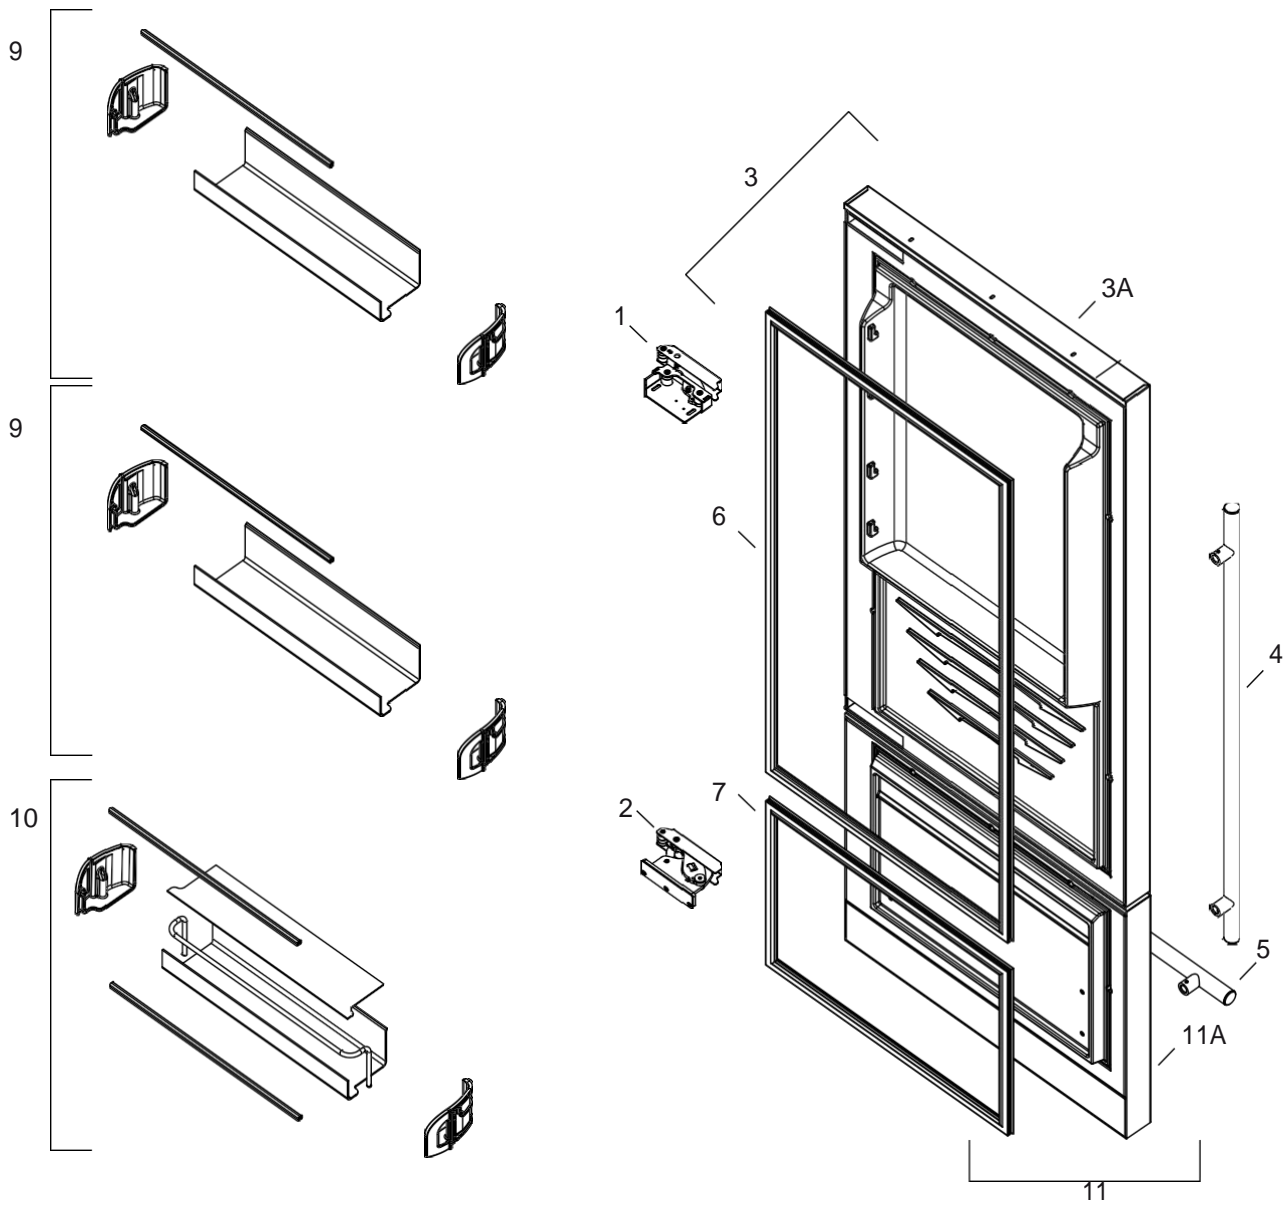

Fridge Freezer Model  
DYF30BFBSR - DYF30BFBSL

DYF30BFBS

DYF30BFBSR / DYF30BFBSL - Cabinet Parts (view 1)

1K0TSTU01

**Cabinet Parts List**

REFERENCE #	DACOR PART #	DESCRIPTION
1	108928	Glass Shelf – full size 0T – 0H S749
4	108929	Separator glass – shelf S749 0T
5	108930	Ceiling glass complete S749
8	108931	Low temperature drawer, small S749
9	108932	Low temperature drawer, large S749
10	108933	Plastic Ice tray
11	108934	TriMode drawer (top) S749
12	108935	TriMode drawer (bottom) S749
13	108936	Front ventilation grille DKS749
17	108937	Sliding Guide for low temperature drawer, small/large R
17	108938	Sliding Guide for low temperature drawer, small/large L
18	108939	Sliding Guide for Trimode drawer (lower) L
18	108940	Sliding Guide for Trimode drawer (upper) L
18	108941	Sliding Guide for Trimode drawer (lower) R
18	108942	Sliding Guide for Trimode drawer (upper) R
19	108943	Adjustable foot
20	108944	Front wheel, complete
21	108945	Rear wheel, complete
21-1	112185	Rod, Balance Bar
22	108946	Upper conveyor S 0T
23	108947	Lower conveyor S 0T
37	108948	Anodized aluminium joining strip cover
38	108949	Aluminium joining strip
39	108950	INT top piece 84 inch

DYF30BFBSR / DYF30BFBSL - Door Parts (view 2)

2K1TST00

## Door Parts List

REFERENCE #	DACOR PART #	DESCRIPTION
1	108951	Dorr hinge, upper RH
1	108952	Dorr hinge, upper LH
2	108953	Dorr hinge, lower RH
2	108954	Dorr hinge, lower LH
3	108955	Door with magnetic gasket - without shelves 749 RH
3	108956	Door with magnetic gasket - without shelves 749 LH
3A	108957	Door panel
4		Vertical Handle
5		Horizontal Handle 749
6	108960	Magnetic gasket door 749
7	108961	Magnetic gasket large basket 749
9	108962	Door bins
10		Door bin, bottles
11	108964	Large basket front with magnetic gasket 749 RH
11	108965	Large basket front with magnetic gasket 749 LH
11A	110462	Drawer panel