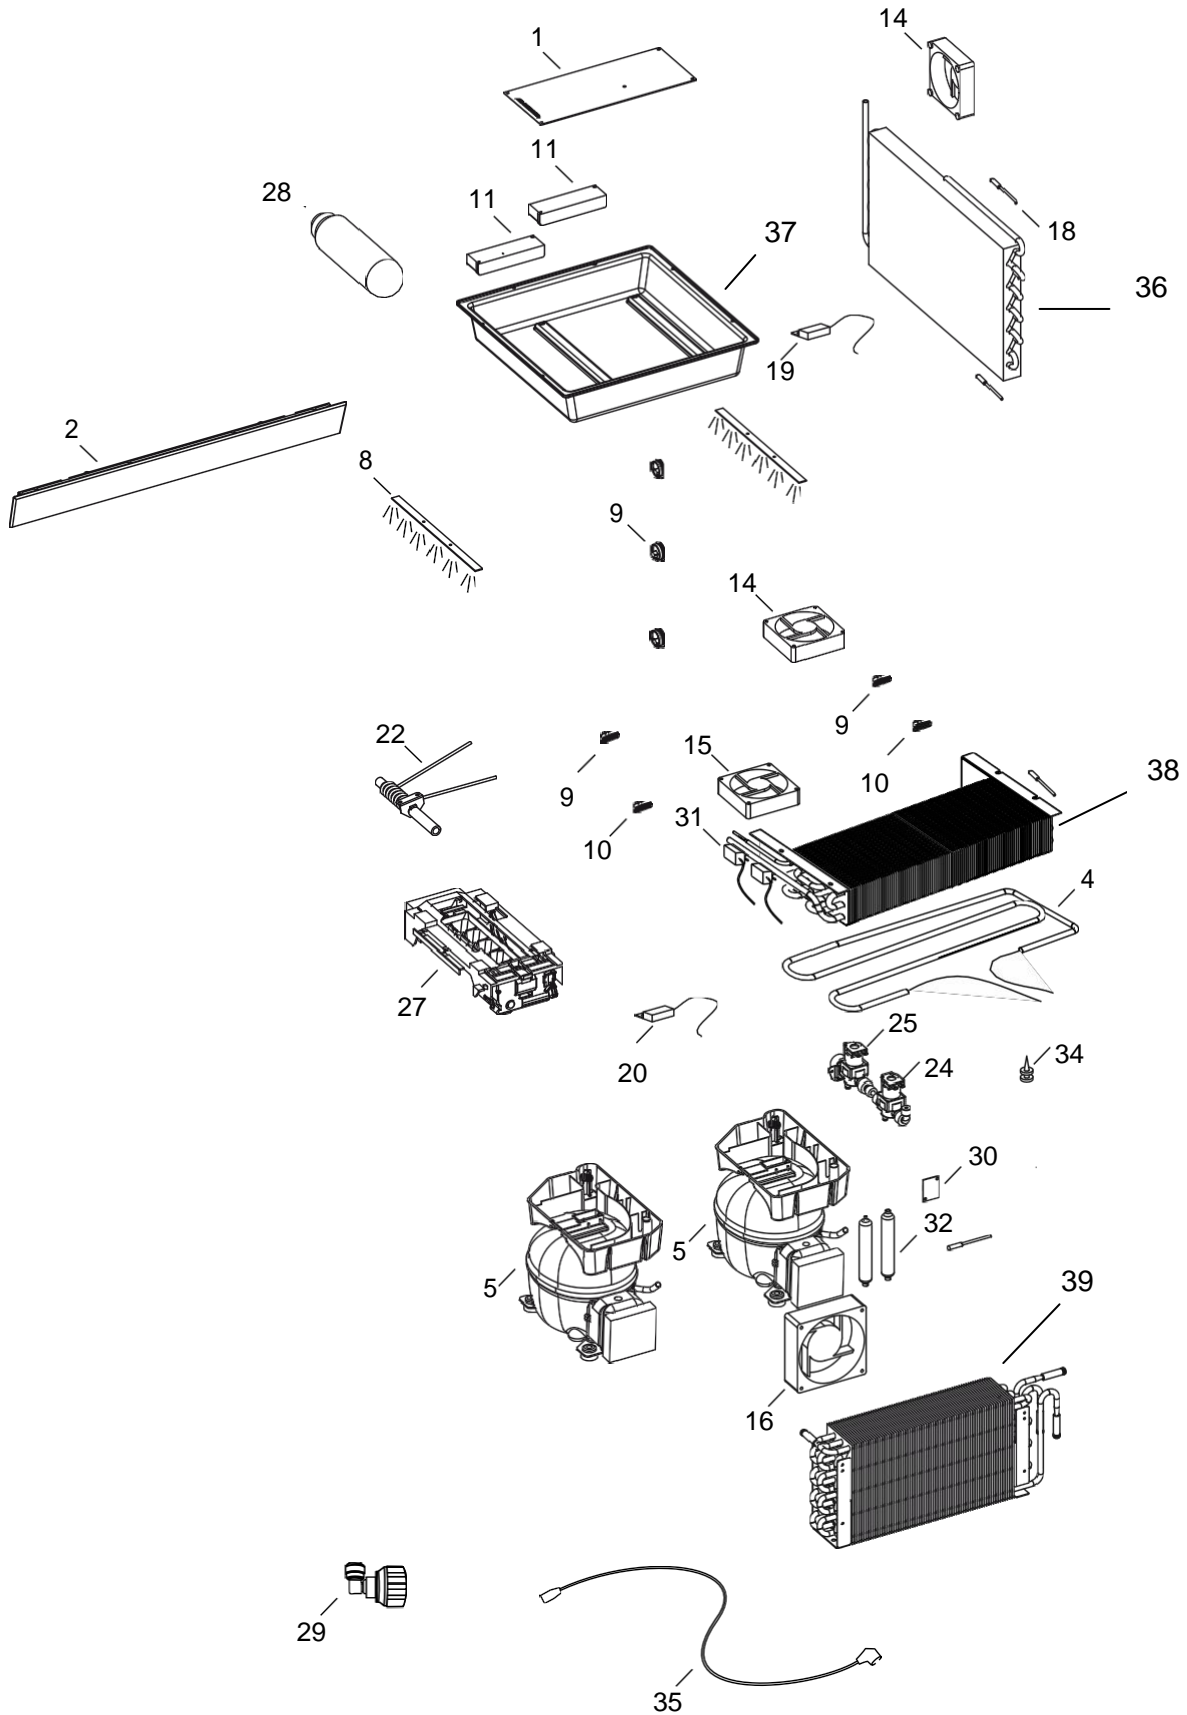

DYF30BFBS

DYF30BFBSR / DYF30BFBSL - Functional Parts (view 3)

3K0TST00 UL

Functional Parts List

REFERENCE #	DACOR PART #	DESCRIPTION
1	108967	Main electronic board - Fridge, 2 zones
2	108968	User interface, main complete, glass front
4	108969	Defrost heater
5	108970	Compressor, Refrigerator VEMY3H with inverter
5	108971	Compressor, Refrigerator VEMY5H with inverter
8	108972	LED Light strip, 3 LED
9	108973	LED complete, for steel plate - brill
10	108974	LED complete, for plastic - brill
11	108975	LED power supply, 3 LED
11	108976	LED power supply, 15 LED
14	108977	Fan unit air circulation, upper
15	108978	Fan unit, freezer circulator
16	108979	Condenser cooling fan
18	108980	NTC temperature probe
19	108981	Electromechanical switch fridge
20	108982	Electromechanical switch freezer
22	108983	Anti-Ice Heater for IceMaker
24	108984	Solenoid Valve, Water Fill
25	108985	Solenoid Valve, Water Fill (safety)
27	108986	Ice Maker Sankyo
28	ABFF2	Water Filter
29	108988	Water Fill Hose
30	108989	Buzzer
31	108990	Temperature limiter, freezer defrost
32	108991	Dehydrator filter
34	108992	Fan Fixing Rubber Plug (all Fans) 12 pcs
35	108993	Main cable
36	112233	Upper Evaporator
37	112231	Cover board w/LED
38	109971	Lower Evaporator
39	112232	Condenser