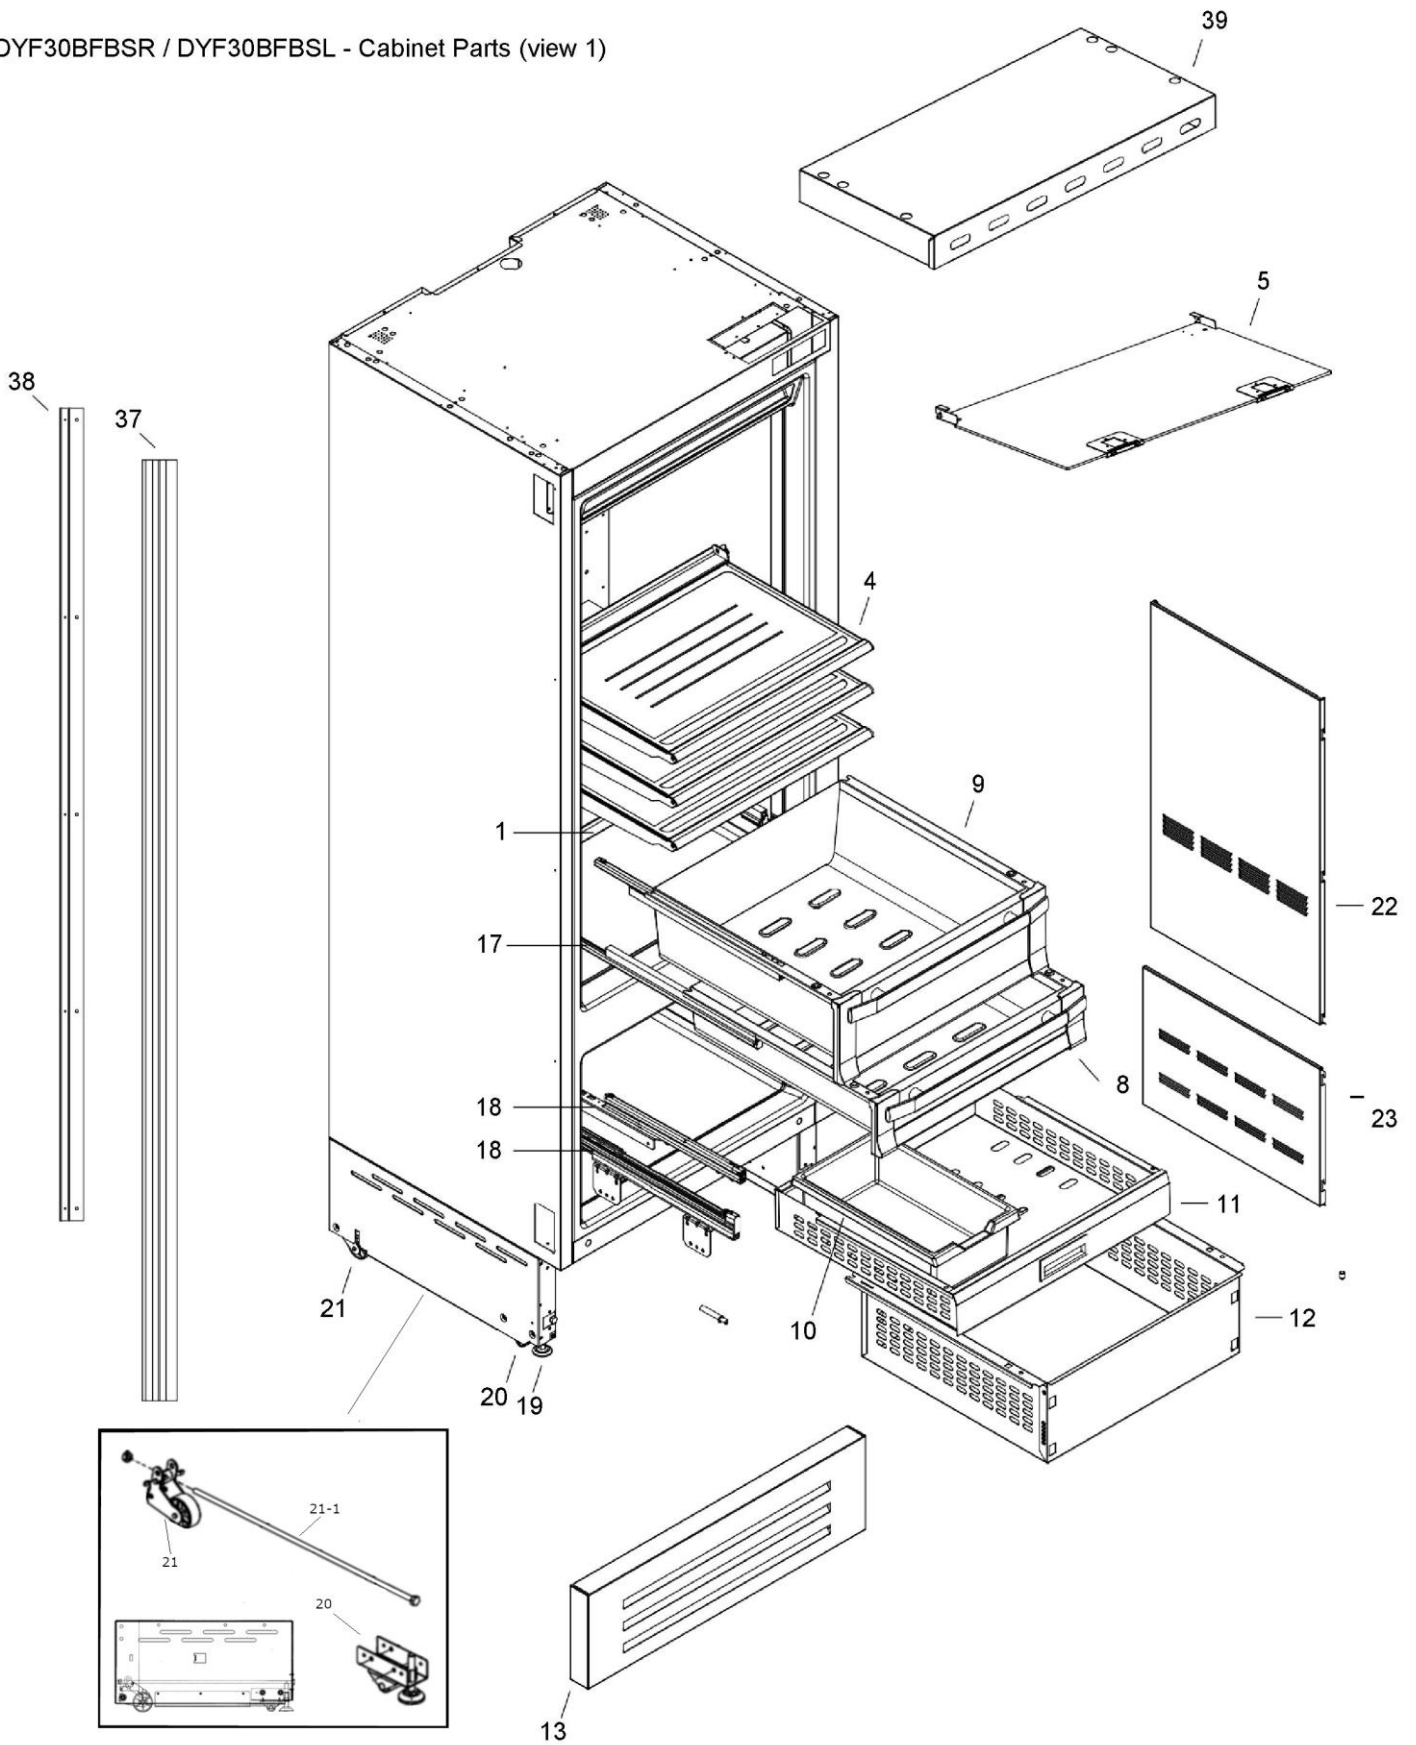

Fridge Freezer Model  
DYF30BFBSR - DYF30BFBSL

DYF30BFBS

DYF30BFBSR / DYF30BFBSL - Cabinet Parts (view 1)

1K0TSTU01

**Cabinet Parts List**

REFERENCE #	DACOR PART #	DESCRIPTION
1	108928	Glass Shelf – full size 0T – 0H S749
4	108929	Separator glass – shelf S749 0T
5	108930	Ceiling glass complete S749
8	108931	Low temperature drawer, small S749
9	108932	Low temperature drawer, large S749
10	108933	Plastic Ice tray
11	108934	TriMode drawer (top) S749
12	108935	TriMode drawer (bottom) S749
13	108936	Front ventilation grille DKS749
17	108937	Sliding Guide for low temperature drawer, small/large R
17	108938	Sliding Guide for low temperature drawer, small/large L
18	108939	Sliding Guide for Trimode drawer (lower) L
18	108940	Sliding Guide for Trimode drawer (upper) L
18	108941	Sliding Guide for Trimode drawer (lower) R
18	108942	Sliding Guide for Trimode drawer (upper) R
19	108943	Adjustable foot
20	108944	Front wheel, complete
21	108945	Rear wheel, complete
21-1	112185	Rod, Balance Bar
22	108946	Upper conveyor S 0T
23	108947	Lower conveyor S 0T
37	108948	Anodized aluminium joining strip cover
38	108949	Aluminium joining strip
39	108950	INT top piece 84 inch

DYF30BFBSR / DYF30BFBSL - Door Parts (view 2)

2K1TST00

## Door Parts List

REFERENCE #	DACOR PART #	DESCRIPTION
1	108951	Dorr hinge, upper RH
1	108952	Dorr hinge, upper LH
2	108953	Dorr hinge, lower RH
2	108954	Dorr hinge, lower LH
3	108955	Door with magnetic gasket - without shelves 749 RH
3	108956	Door with magnetic gasket - without shelves 749 LH
3A	108957	Door panel
4		Vertical Handle
5		Horizontal Handle 749
6	108960	Magnetic gasket door 749
7	108961	Magnetic gasket large basket 749
9	108962	Door bins
10		Door bin, bottles
11	108964	Large basket front with magnetic gasket 749 RH
11	108965	Large basket front with magnetic gasket 749 LH
11A	110462	Drawer panel