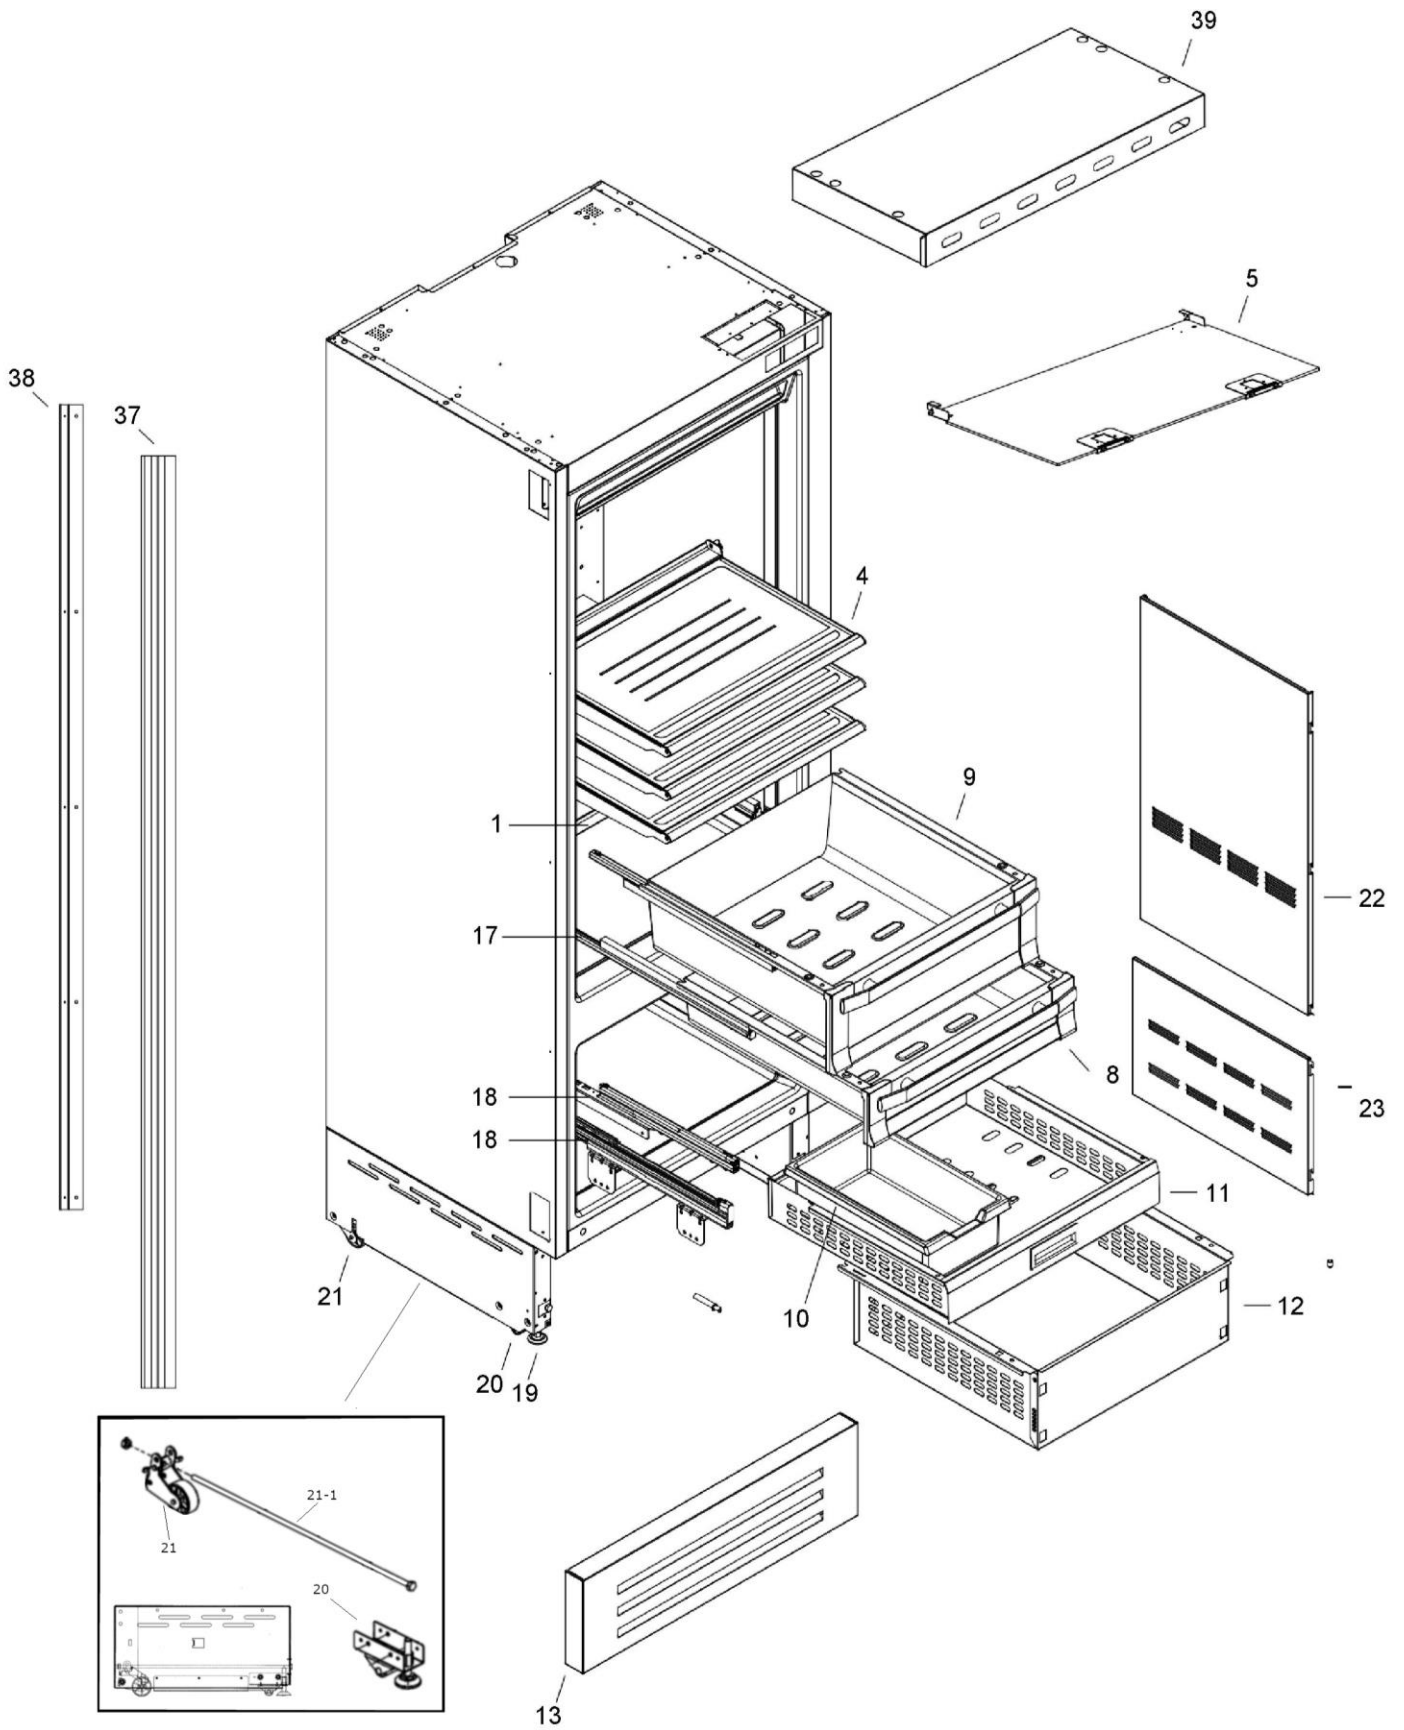

Spare Parts Information

Fridge Freezer Model
DYF30BFBPR - DYF30BFBPL

DYF30BFBP

DYF30BFBPR / DYF30BFBPL - Cabinet Parts (view 1)

Cabinets Parts List

REFERENCE #	DACOR PART #	DESCRIPTION
1	108928	Glass Shelf – full size OT – 0H S749
4	108929	Separator glass – shelf S749 OT
5	108930	Ceiling glass complete S749
8	108931	Low temperature drawer, small S749
9	108932	Low temperature drawer, large S749
10	108933	Plastic Ice tray
11	108934	TriMode drawer (top) S749
12	108935	TriMode drawer (bottom) S749
13	109015	Front ventilation grille S749
17	108937	Sliding Guide for low temperature drawer, small/large R
17	108938	Sliding Guide for low temperature drawer, small/large L
18	108939	Sliding Guide for Trimode drawer (lower) L
18	108940	Sliding Guide for Trimode drawer (upper) L
18	108941	Sliding Guide for Trimode drawer (lower) R
18	108942	Sliding Guide for Trimode drawer (upper) R
19	108943	Adjustable foot
20	108944	Front wheel, complete
21	108945	Rear wheel, complete
21-1	112185	Rod, Balance Bar
22	108946	Upper conveyor S OT
23	108947	Lower conveyor S OT
37	108948	Anodized aluminium joining strip cover
38	108949	Aluminium joining strip
39	108950	INT top piece 84 inch

DYF30BFBP

DYF30BFBPR / DYF30BFBPL - Door Parts (view 2)

2S11TS00

Door Parts List

REFERENCE #	DACOR PART #	DESCRIPTION
1	108951	Dorr hinge, upper RH
1	108952	Dorr hinge, upper LH
2	108953	Dorr hinge, lower RH
2	108954	Dorr hinge, lower LH
3	109016	Door with magnetic gasket - without shelves INT749 RH
3	109017	Door with magnetic gasket - without shelves INT749 LH
6	108960	Magnetic gasket door 749
7	108961	Magnetic gasket large basket 749
9	108962	Door bins
10		Door bin, bottles
11	109018	Large basket front with magnetic gasket INT 749 RH
11	109019	Large basket front with magnetic gasket INT 749 LH