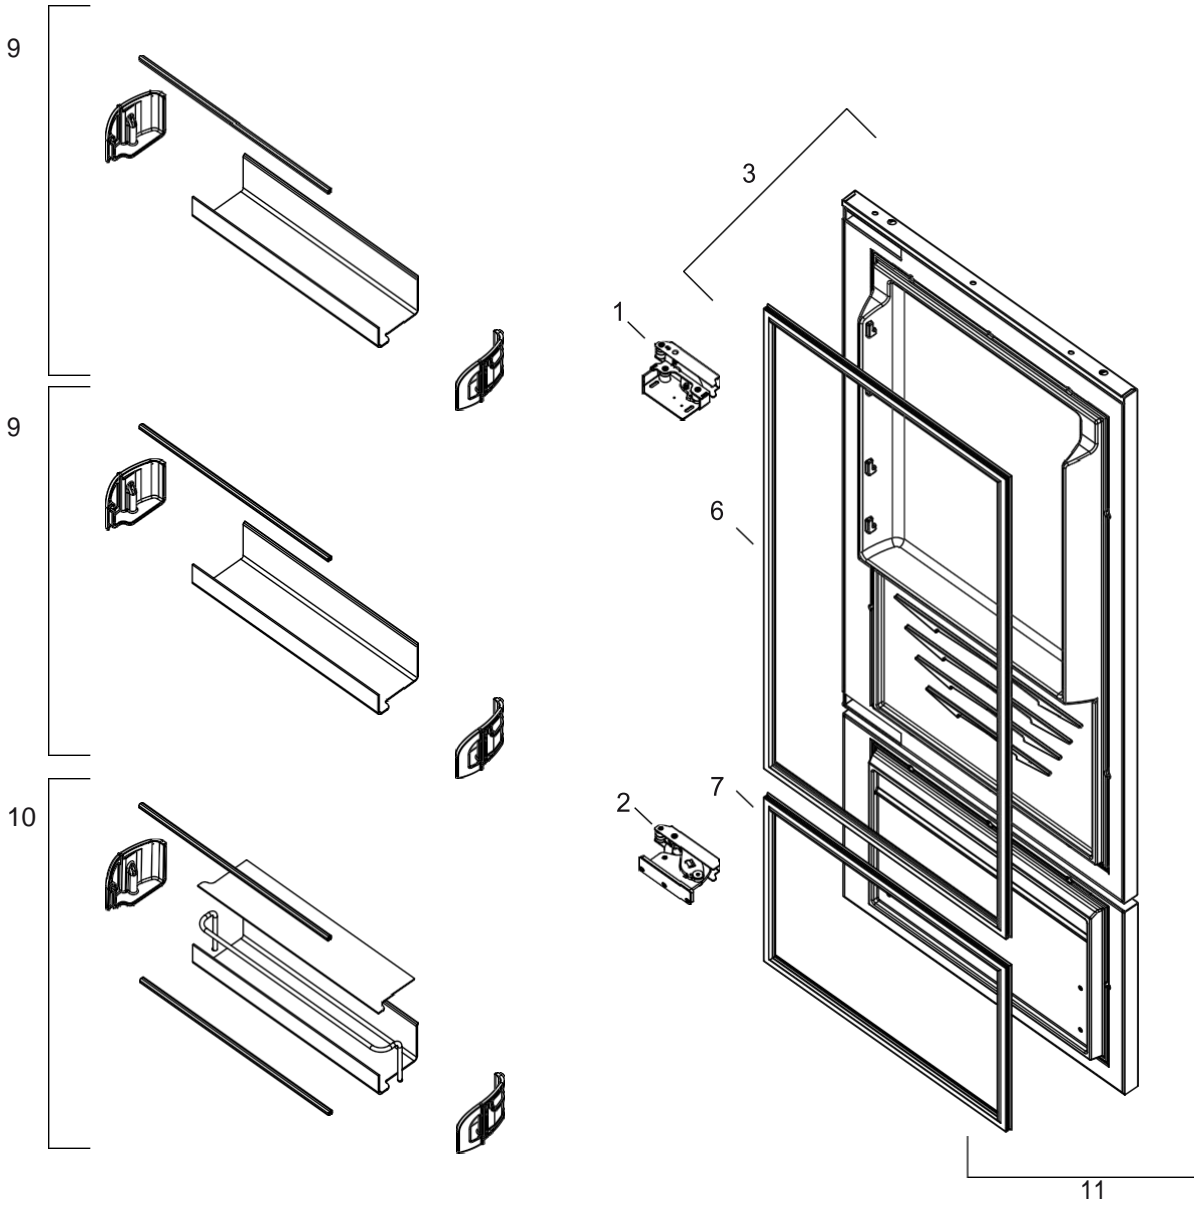

Spare Parts Information

Fridge Freezer Model
DYF30BFBPR - DYF30BFBPL

DYF30BFBP

DYF30BFBPR / DYF30BFBPL - Cabinet Parts (view 1)

Cabinets Parts List

REFERENCE #	DACOR PART #	DESCRIPTION
1	108928	Glass Shelf – full size OT – 0H S749
4	108929	Separator glass – shelf S749 OT
5	108930	Ceiling glass complete S749
8	108931	Low temperature drawer, small S749
9	108932	Low temperature drawer, large S749
10	108933	Plastic Ice tray
11	108934	TriMode drawer (top) S749
12	108935	TriMode drawer (bottom) S749
13	109015	Front ventilation grille S749
17	108937	Sliding Guide for low temperature drawer, small/large R
17	108938	Sliding Guide for low temperature drawer, small/large L
18	108939	Sliding Guide for Trimode drawer (lower) L
18	108940	Sliding Guide for Trimode drawer (upper) L
18	108941	Sliding Guide for Trimode drawer (lower) R
18	108942	Sliding Guide for Trimode drawer (upper) R
19	108943	Adjustable foot
20	108944	Front wheel, complete
21	108945	Rear wheel, complete
21-1	112185	Rod, Balance Bar
22	108946	Upper conveyor S OT
23	108947	Lower conveyor S OT
37	108948	Anodized aluminium joining strip cover
38	108949	Aluminium joining strip
39	108950	INT top piece 84 inch

DYF30BFBP

DYF30BFBPR / DYF30BFBPL - Door Parts (view 2)

2S11TS00

Door Parts List

REFERENCE #	DACOR PART #	DESCRIPTION
1	108951	Dorr hinge, upper RH
1	108952	Dorr hinge, upper LH
2	108953	Dorr hinge, lower RH
2	108954	Dorr hinge, lower LH
3	109016	Door with magnetic gasket - without shelves INT749 RH
3	109017	Door with magnetic gasket - without shelves INT749 LH
6	108960	Magnetic gasket door 749
7	108961	Magnetic gasket large basket 749
9	108962	Door bins
10		Door bin, bottles
11	109018	Large basket front with magnetic gasket INT 749 RH
11	109019	Large basket front with magnetic gasket INT 749 LH