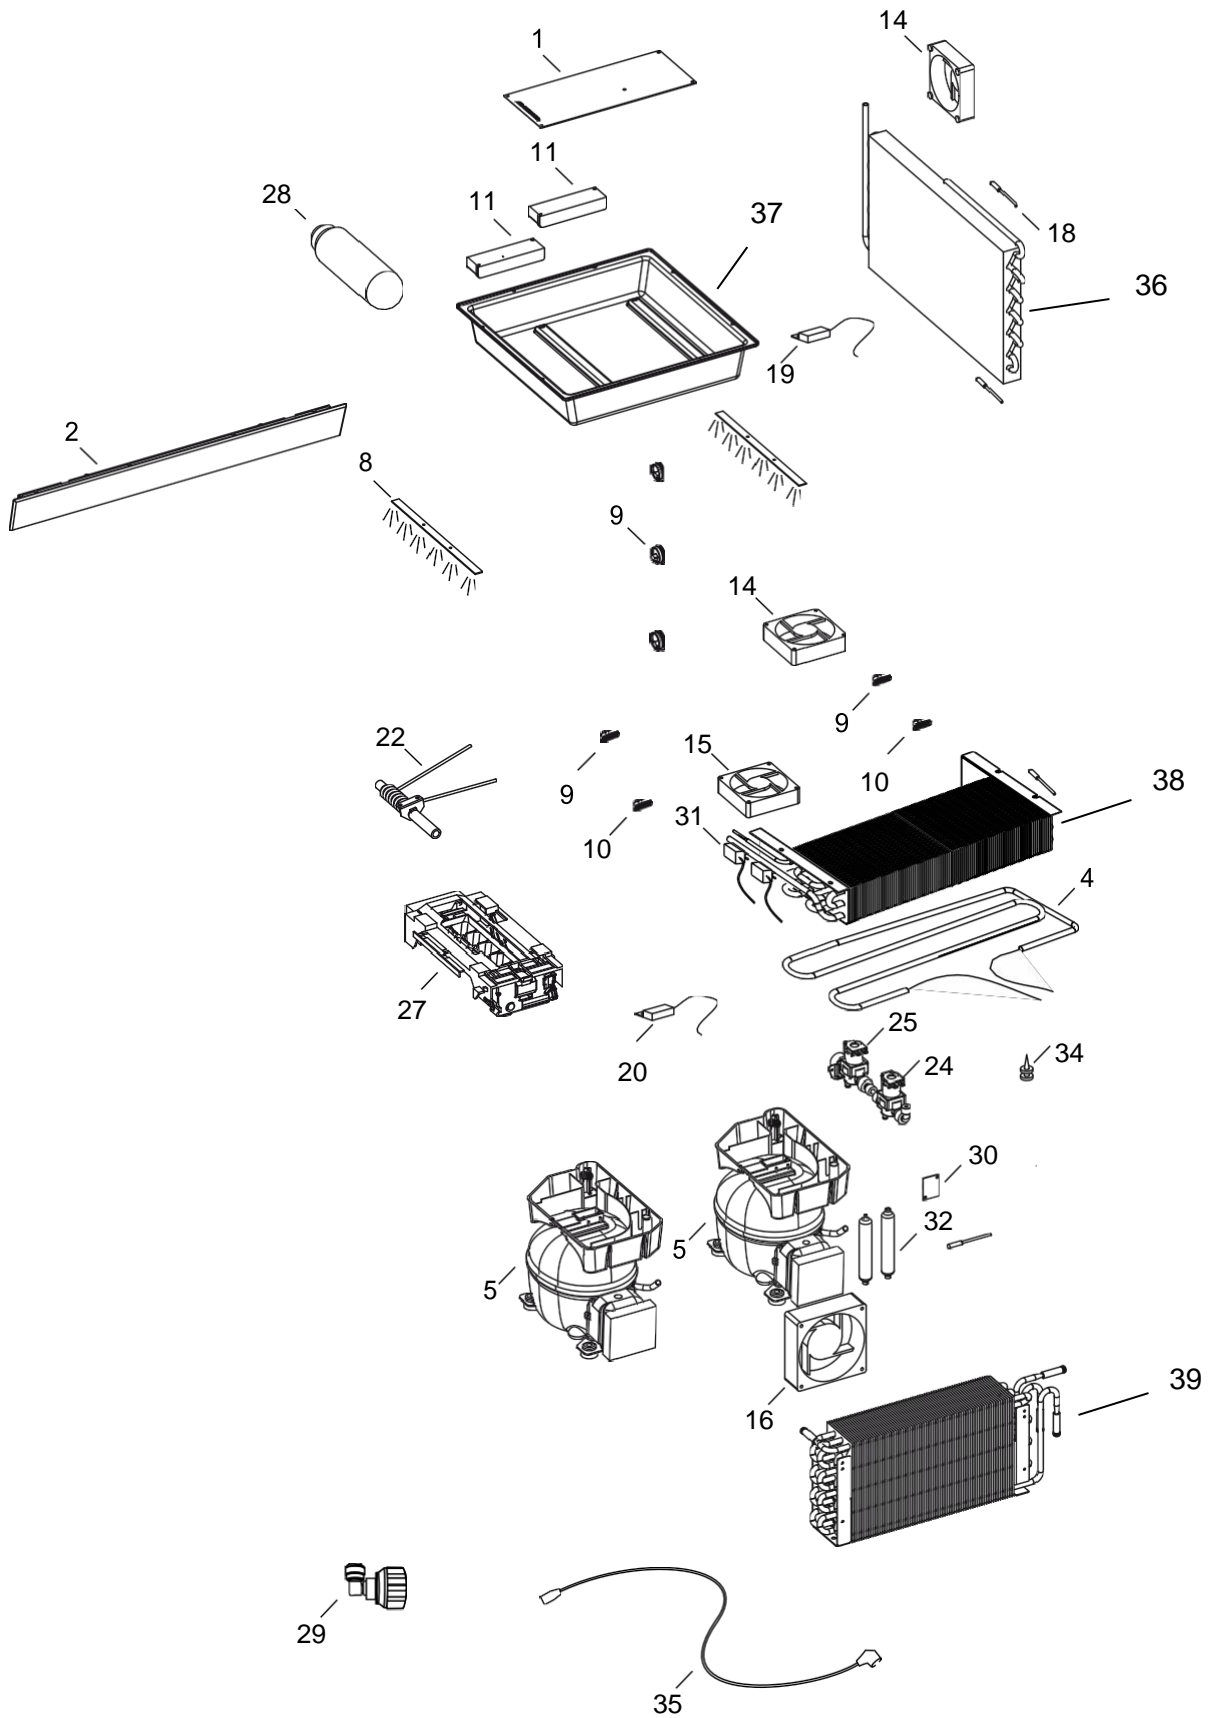

DYF30BFBP

DYF30BFBPR / DYF30BFBPL - Functional Parts (view 3)

3K07ST00 UL

Functional Parts List

REFERENCE #	DACOR PART #	DESCRIPTION
1	108967	Main electronic board - Fridge, 2 zones
2	108968	User interface, main complete, glass front
4	108969	Defrost heater
5	108970	Compressor, Refrigerator VEMY3H with inverter
5	108971	Compressor, Refrigerator VEMY5H with inverter
8	108972	LED Light strip, 3 LED
9	108973	LED complete, for steel plate - brill
10	108974	LED complete, for plastic - brill
11	108975	LED power supply, 3 LED
11	108976	LED power supply, 15 LED
14	108977	Fan unit air circulation, upper
15	108978	Fan unit, freezer circulator
16	108979	Condenser cooling fan
18	108980	NTC temperature probe
19	108981	Electromechanical switch fridge
20	108982	Electromechanical switch freezer
22	108983	Anti-Ice Heater for IceMaker
24	108984	Solenoid Valve, Water Fill
25	108985	Solenoid Valve, Water Fill (safety)
27	108986	Ice Maker Sankyo
28	ABFF2	Water Filter
29	108988	Water Fill Hose
30	108989	Buzzer
31	108990	Temperature limiter, freezer defrost
32	108991	Dehydrator filter
34	108992	Fan Fixing Rubber Plug (all Fans) 12 pcs
35	108993	Main cable
36	112233	Upper evaporator
37	112231	Cover board w/LED
38	109971	Lower evaporator
39	112232	Condenser