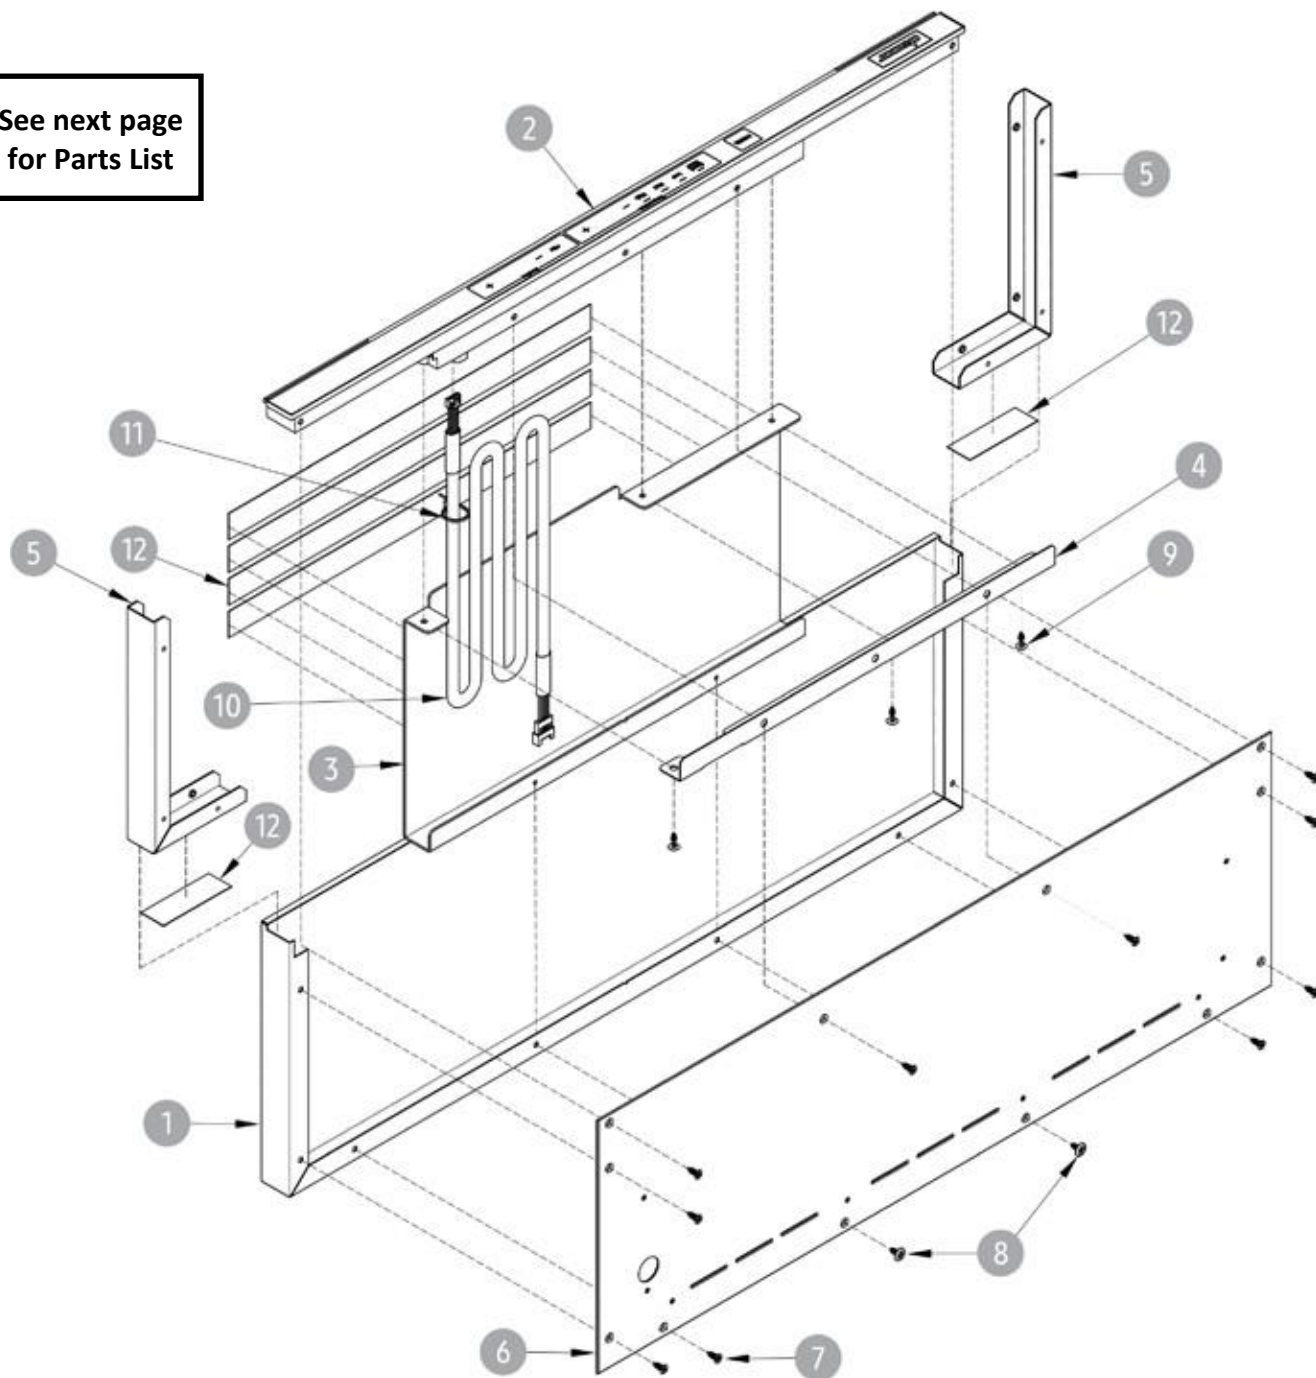

[Return to Page 1](#)

DWR30M977WS/WM: Chassis-Wrap Assembly

[Return to Page 1](#)

DWR30M977WS/WM: Chassis-Wrap Assembly (Parts List)

Item	Part No.	Description
1	702939	Weld, Chassis
2	110116	Panel, Heating Element
3	101651	Element, Heating
4	102321	Clip, Element Hold-Down
5	110114-01	Rail Support, Left
6	110114-02	Rail Support, Right
7	110117	Partition, Rear
8	110130	Cover, Wire Harness Channel
9	110139-01	Rail Slide, LH
10	110139-02	Rail Slide, RH
11	110530	Screw, #10-24 x " SLH/W/HD
12	83023	Screw, Slot HWH, #10 x "
13	83001	Screw, Phillips Panhead, 8 x 1/4"
14	83263	Screw, Phillips, Round Washer, HD

[Return to Page 1](#)

DWR30M977WS/WM: Drawer-Body Assembly, Parts List

Item	Part No. DRW30M977WS	Part No. DRW30M977WM	Description
1	702882	702936	Assy., Drawer Front
2	702956	702956	Weldment, Drawer Wrap
3	702940	702940	Weld, Rail, Wire Guard
4	83619	83619	Screw, Wafer Head, #8 x "

[Return to Page 1](#)

DWR30M977WS/WM: Drawer-Front Assembly

See next page
for Parts List

[Return to Page 1](#)

DWR30M977WS/WM: Drawer-Front Assembly (Parts List)

Item	Part No. DRW30M977WS	Part No. DRW30M977WM	Description
1	702874	702937	Weldment, Drawer Skin
2	110135-01	110135-02	Display Control
3	110122	110122	Support, Inner Door
4	110123	110123	Angle, Control Support
5	110554	110554	Support Channel, Drawer Skin
6	110120	110120	Panel, Drawer Backing
7	110131	110131	Screw, #8 x 1/2" Phillips Flathead U/C NP T-AB
8	83619	83619	Screw, Wafer Head, #8 x "
9	83709	83709	Screw, #8 x 1/2", Torx, Black Oxide
10	110556	110556	UI Control Comm. Harness
11	83138	83138	Tie, Cable
12	92387	92387	Tape, VHB, Double-Sided