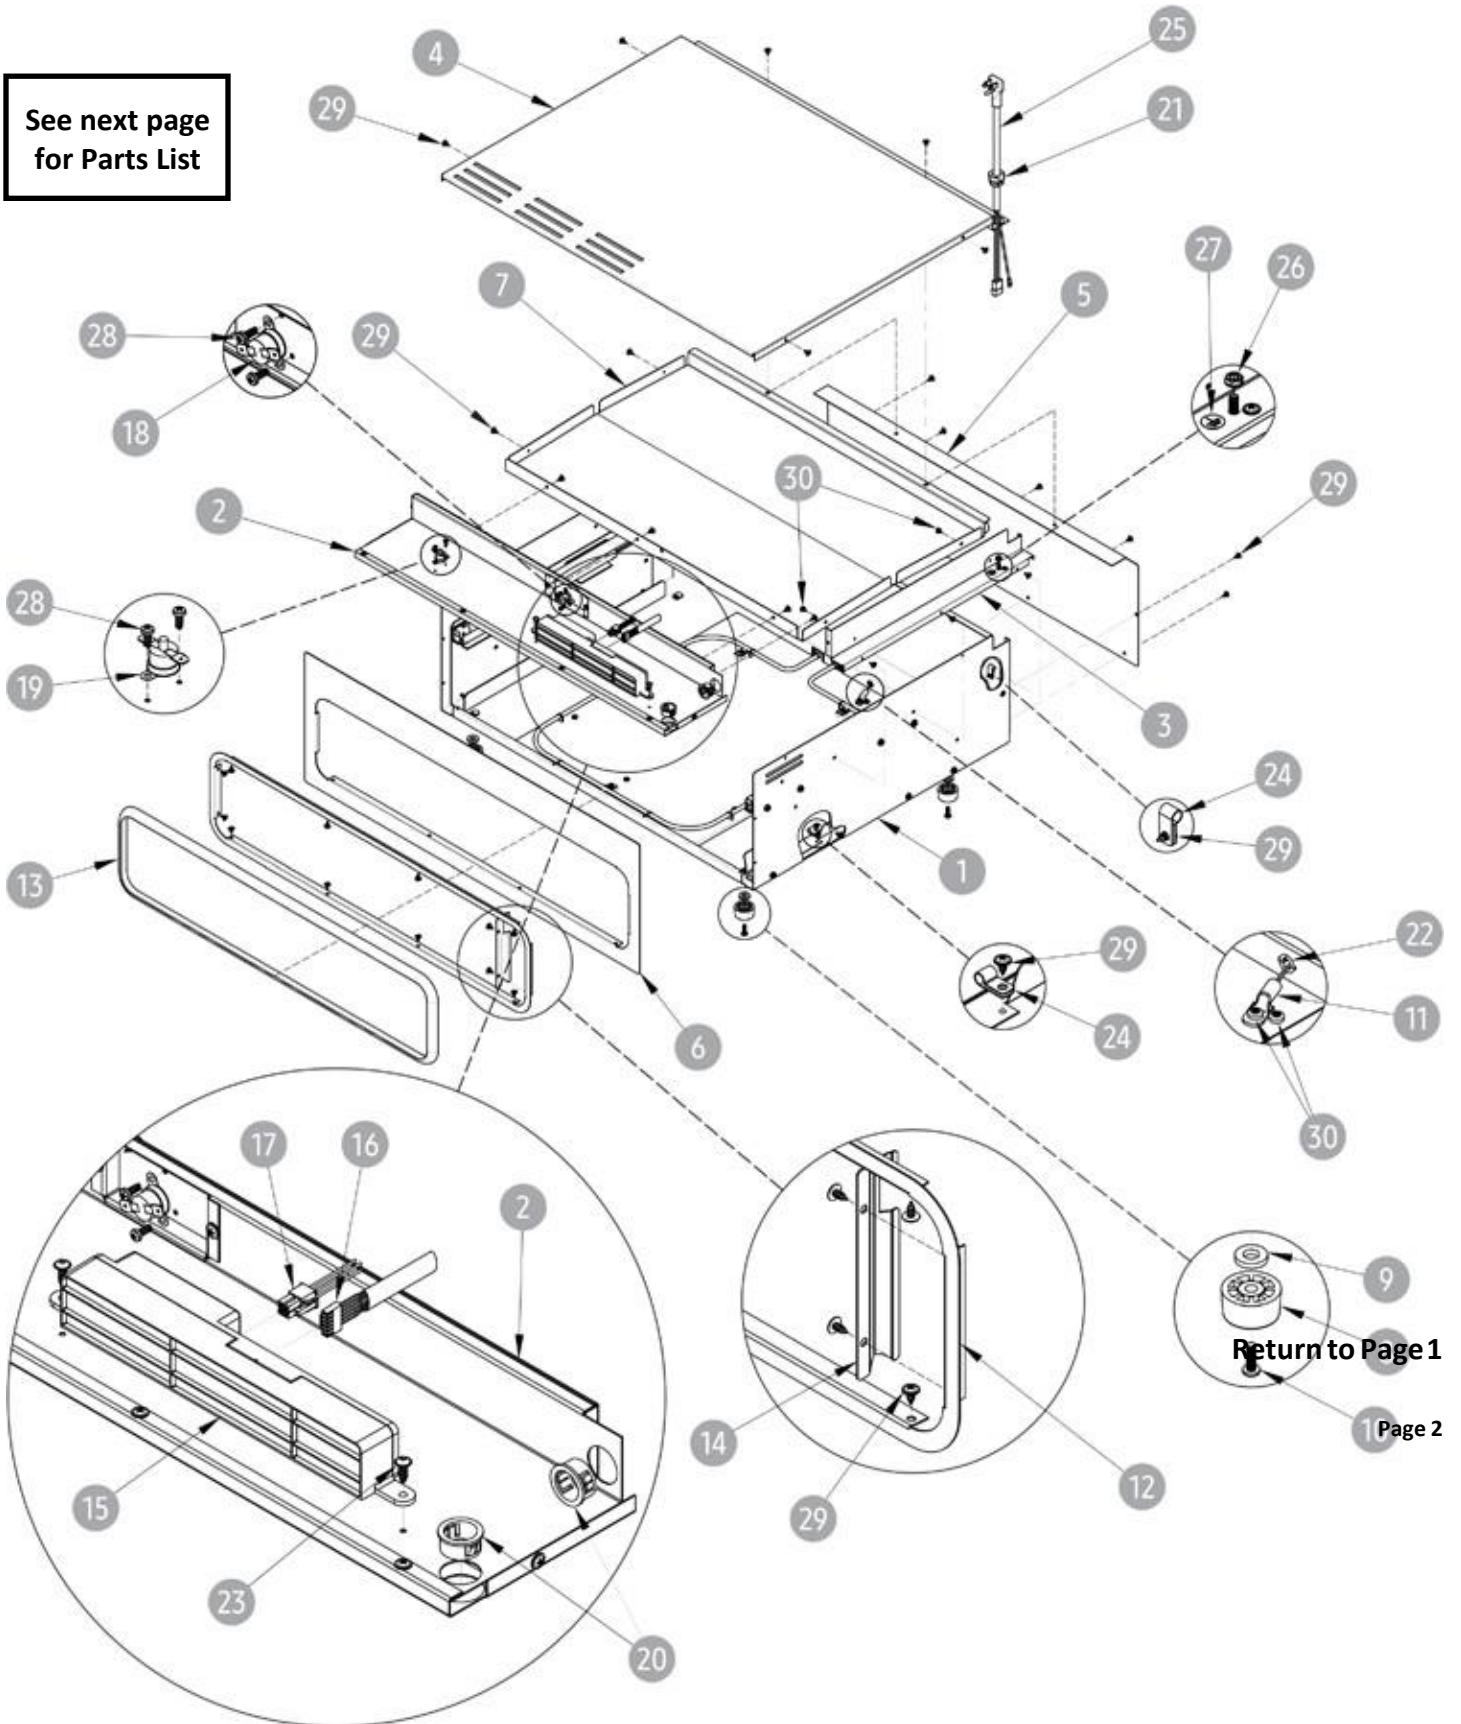

LET THE SHOW BEGIN

PARTS CATALOG

DWR30M977WS/WM Warming Drawer

Assembly Drawings and Parts Lists	
Click Page	Description
2	Main Chassis Assembly
3	Main Chassis Assembly (Parts List)
4	Chassis Wrap Assembly
5	Chassis Wrap Assembly (Parts List)
6	Drawer Body Assembly & Parts List
7	Drawer Front Assembly
8	Drawer Front Assembly (Parts List)

DWR30M977WS/WM: Main-Chassis Assembly

See next page
for Parts List

DWR30M977WS/WM: Main-Chassis Assembly (Parts List)

Item	Part No.	Description
1	702878	Assy, Chassis, 30 in.
2	702879	Assy, Channel Power Supply
3	702880	Weld, Electric, Channel
4	110118	Top Cover
5	110119	Cover, Rear
6	110125	Front Frame Panel
7	110127	Partition, Top Panel
8	110295	Rubber Bumper Feet
9	102010	Washer, Pivot Pin
10	100385	Screw, #10-32 x .625
11	102472	Thermistor Sensor
12	110416	Frame, Gasket
13	110133	Gasket, Drawer
14	110132	Cover, Comm. Cable
15	110136	Power Supply
16	110141	Harness, Power Comm. Wires
17	110137	Wire Harness, Power
18	110177	Auto-Reset Switch
19	82353	Hi-Limit Switch
20	83056	Bushing Heyco SB-875-11
21	83141	Busing, Strain Relief
22	83523	Bushing, "
23	83709	Screw, #8 x 1/2", Torx, Blk Oxide
24	83267	Clip, Sensor Bulb
25	72765	Power Supply Cord
26	83048	Nut, Hex Keps, #8-32
27	65014	Label, Ground Symbol
28	105486	Screw, 6-19 x " Plastite
29	83263	Screw, Phillips, Round Washer, HD.
30	83001	Screw, Phillips Panhead, 8 x 1/4"

[Return to Page 1](#)

DWR30M977WS/WM: Chassis-Wrap Assembly

[Return to Page 1](#)

DWR30M977WS/WM: Chassis-Wrap Assembly (Parts List)

Item	Part No.	Description
1	702939	Weld, Chassis
2	110116	Panel, Heating Element
3	101651	Element, Heating
4	102321	Clip, Element Hold-Down
5	110114-01	Rail Support, Left
6	110114-02	Rail Support, Right
7	110117	Partition, Rear
8	110130	Cover, Wire Harness Channel
9	110139-01	Rail Slide, LH
10	110139-02	Rail Slide, RH
11	110530	Screw, #10-24 x " SLH/W/HD
12	83023	Screw, Slot HWH, #10 x "
13	83001	Screw, Phillips Panhead, 8 x 1/4"
14	83263	Screw, Phillips, Round Washer, HD