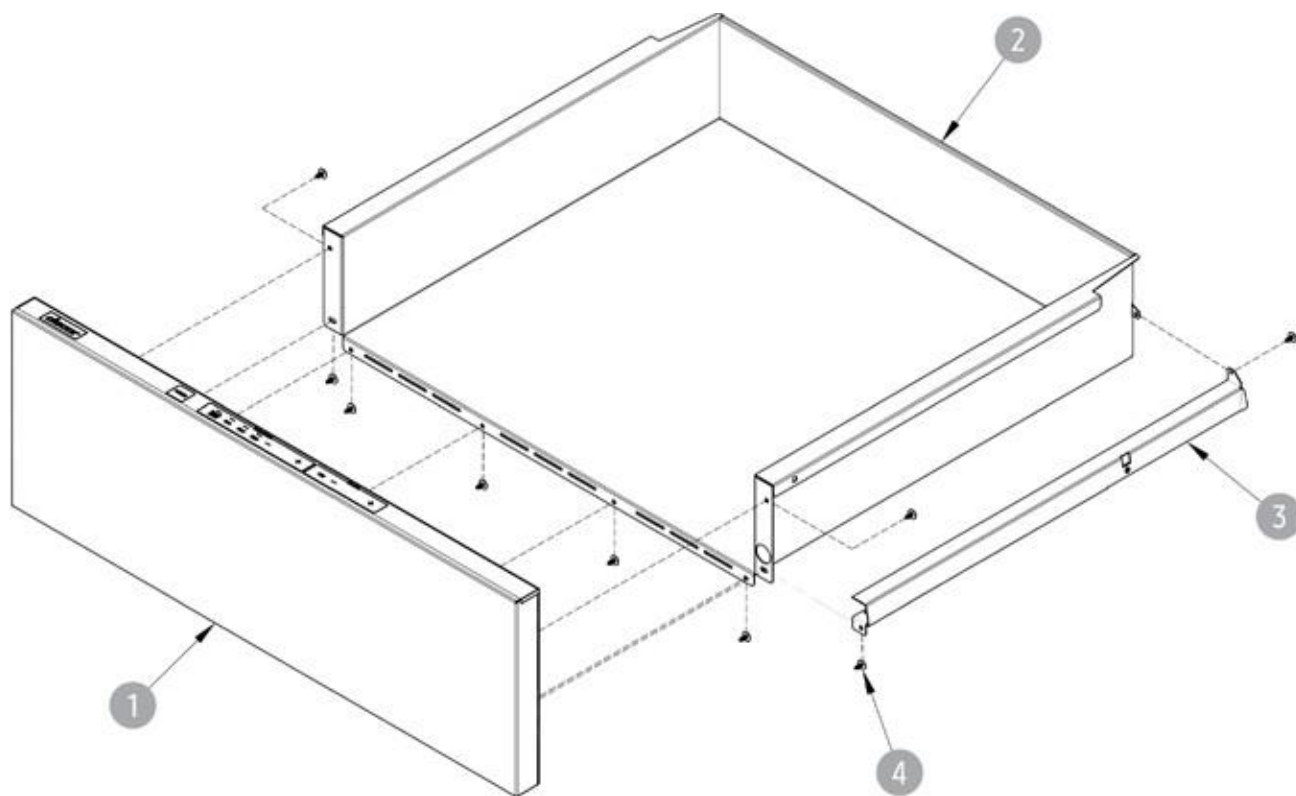

DWR30M977WS/WM: Main-Chassis Assembly

See next page
for Parts List

DWR30M977WS/WM: Main-Chassis Assembly (Parts List)

Item	Part No.	Description
1	702878	Assy, Chassis, 30 in.
2	702879	Assy, Channel Power Supply
3	702880	Weld, Electric, Channel
4	110118	Top Cover
5	110119	Cover, Rear
6	110125	Front Frame Panel
7	110127	Partition, Top Panel
8	110295	Rubber Bumper Feet
9	102010	Washer, Pivot Pin
10	100385	Screw, #10-32 x .625
11	102472	Thermistor Sensor
12	110416	Frame, Gasket
13	110133	Gasket, Drawer
14	110132	Cover, Comm. Cable
15	110136	Power Supply
16	110141	Harness, Power Comm. Wires
17	110137	Wire Harness, Power
18	110177	Auto-Reset Switch
19	82353	Hi-Limit Switch
20	83056	Bushing Heyco SB-875-11
21	83141	Busing, Strain Relief
22	83523	Bushing, "
23	83709	Screw, #8 x 1/2", Torx, Blk Oxide
24	83267	Clip, Sensor Bulb
25	72765	Power Supply Cord
26	83048	Nut, Hex Keps, #8-32
27	65014	Label, Ground Symbol
28	105486	Screw, 6-19 x " Plastite
29	83263	Screw, Phillips, Round Washer, HD.
30	83001	Screw, Phillips Panhead, 8 x 1/4"

[Return to Page 1](#)

DWR30M977WS/WM: Chassis-Wrap Assembly

[Return to Page 1](#)

DWR30M977WS/WM: Chassis-Wrap Assembly (Parts List)

Item	Part No.	Description
1	702939	Weld, Chassis
2	110116	Panel, Heating Element
3	101651	Element, Heating
4	102321	Clip, Element Hold-Down
5	110114-01	Rail Support, Left
6	110114-02	Rail Support, Right
7	110117	Partition, Rear
8	110130	Cover, Wire Harness Channel
9	110139-01	Rail Slide, LH
10	110139-02	Rail Slide, RH
11	110530	Screw, #10-24 x " SLH/W/HD
12	83023	Screw, Slot HWH, #10 x "
13	83001	Screw, Phillips Panhead, 8 x 1/4"
14	83263	Screw, Phillips, Round Washer, HD

[Return to Page 1](#)

DWR30M977WS/WM: Drawer-Body Assembly, Parts List

Item	Part No. DRW30M977WS	Part No. DRW30M977WM	Description
1	702882	702936	Assy., Drawer Front
2	702956	702956	Weldment, Drawer Wrap
3	702940	702940	Weld, Rail, Wire Guard
4	83619	83619	Screw, Wafer Head, #8 x "