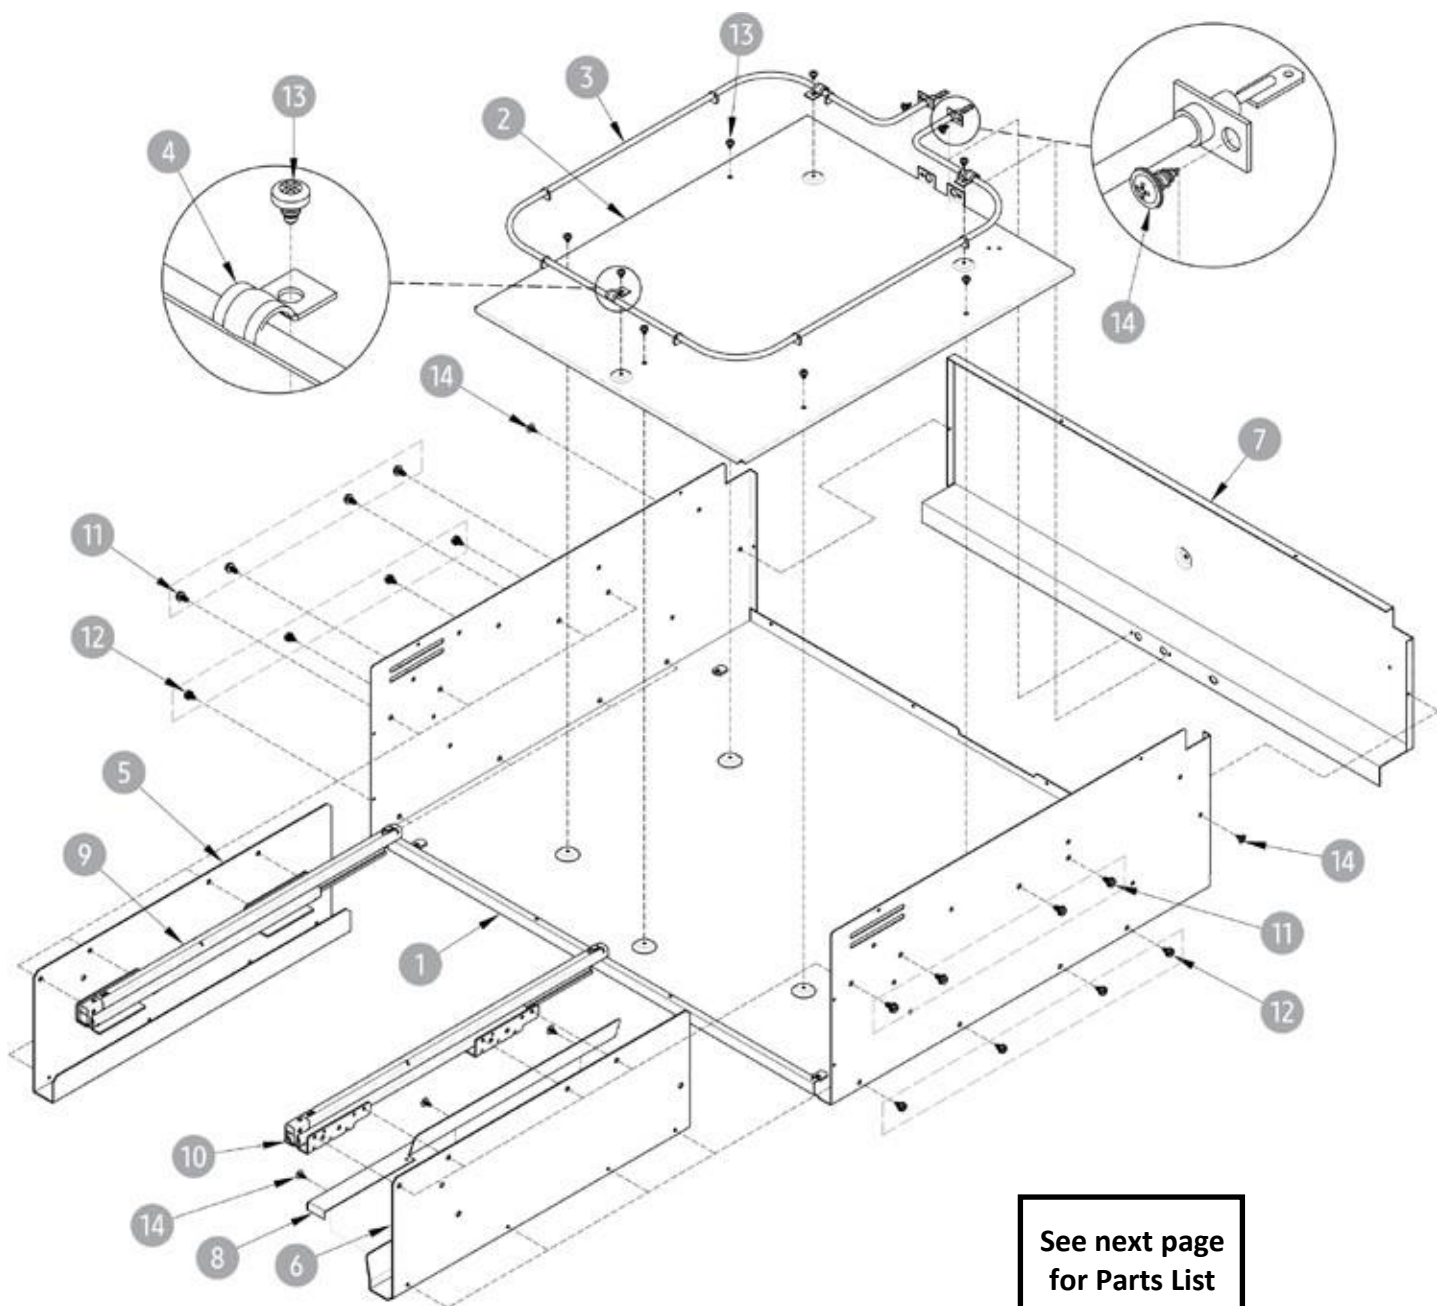

DWR30M977WS/WM: Main-Chassis Assembly

See next page
for Parts List

DWR30M977WS/WM: Main-Chassis Assembly (Parts List)

Item	Part No.	Description
1	702878	Assy, Chassis, 30 in.
2	702879	Assy, Channel Power Supply
3	702880	Weld, Electric, Channel
4	110118	Top Cover
5	110119	Cover, Rear
6	110125	Front Frame Panel
7	110127	Partition, Top Panel
8	110295	Rubber Bumper Feet
9	102010	Washer, Pivot Pin
10	100385	Screw, #10-32 x .625
11	102472	Thermistor Sensor
12	110416	Frame, Gasket
13	110133	Gasket, Drawer
14	110132	Cover, Comm. Cable
15	110136	Power Supply
16	110141	Harness, Power Comm. Wires
17	110137	Wire Harness, Power
18	110177	Auto-Reset Switch
19	82353	Hi-Limit Switch
20	83056	Bushing Heyco SB-875-11
21	83141	Busing, Strain Relief
22	83523	Bushing, "
23	83709	Screw, #8 x 1/2", Torx, Blk Oxide
24	83267	Clip, Sensor Bulb
25	72765	Power Supply Cord
26	83048	Nut, Hex Keps, #8-32
27	65014	Label, Ground Symbol
28	105486	Screw, 6-19 x " Plastite
29	83263	Screw, Phillips, Round Washer, HD.
30	83001	Screw, Phillips Panhead, 8 x 1/4"

[Return to Page 1](#)

DWR30M977WS/WM: Chassis-Wrap Assembly

[Return to Page 1](#)

DWR30M977WS/WM: Chassis-Wrap Assembly (Parts List)

Item	Part No.	Description
1	702939	Weld, Chassis
2	110116	Panel, Heating Element
3	101651	Element, Heating
4	102321	Clip, Element Hold-Down
5	110114-01	Rail Support, Left
6	110114-02	Rail Support, Right
7	110117	Partition, Rear
8	110130	Cover, Wire Harness Channel
9	110139-01	Rail Slide, LH
10	110139-02	Rail Slide, RH
11	110530	Screw, #10-24 x " SLH/W/HD
12	83023	Screw, Slot HWH, #10 x "
13	83001	Screw, Phillips Panhead, 8 x 1/4"
14	83263	Screw, Phillips, Round Washer, HD

[Return to Page 1](#)

DWR30M977WS/WM: Drawer-Body Assembly, Parts List

Item	Part No. DRW30M977WS	Part No. DRW30M977WM	Description
1	702882	702936	Assy., Drawer Front
2	702956	702956	Weldment, Drawer Wrap
3	702940	702940	Weld, Rail, Wire Guard
4	83619	83619	Screw, Wafer Head, #8 x "