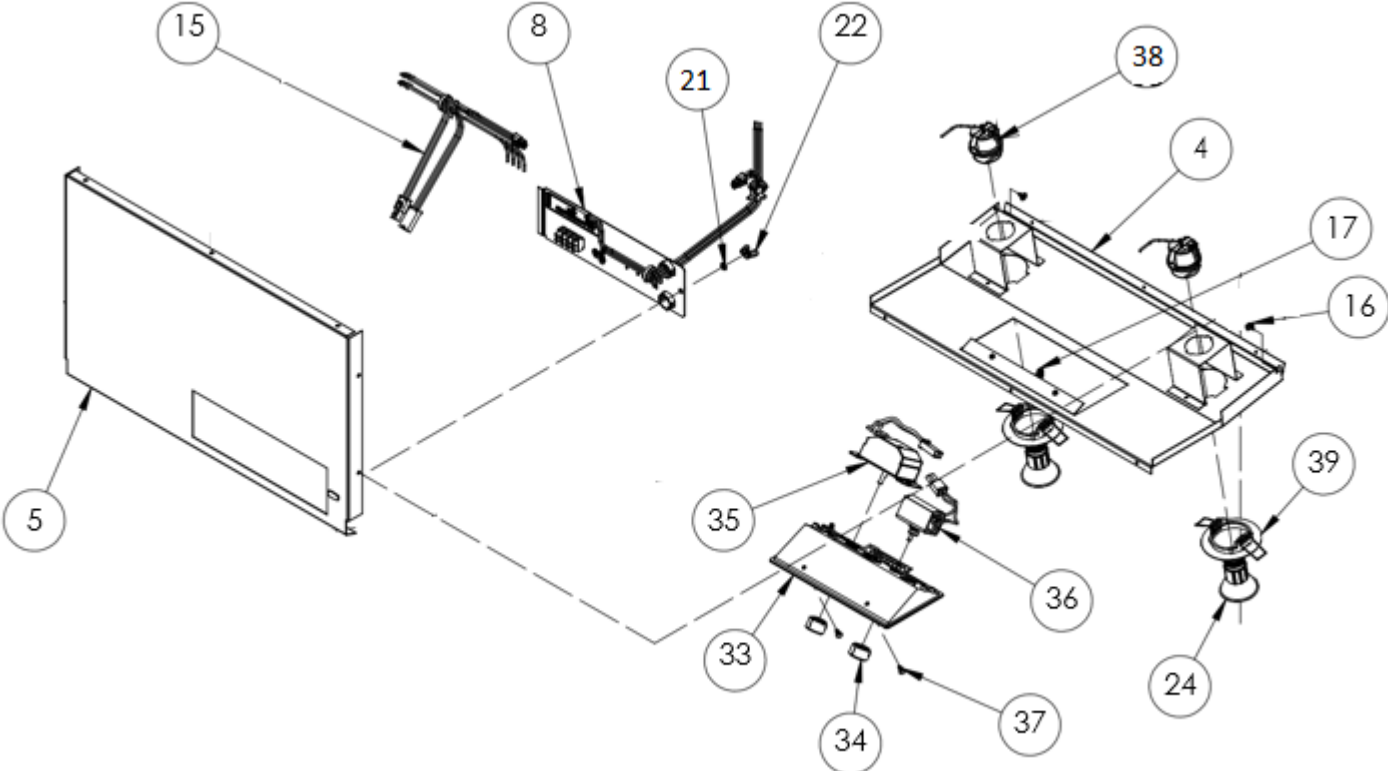

dacor

LET THE SHOW BEGIN

DTHP3018

HOOD ASSY.

CONTROL PANEL

DTHP3018

Ref#	PART NUMBER	DESCRIPTION	NOTES
1	Not Serviceable	ASSY, 30X18IN CANOPY	
2	702423	ASSY, CANOPY, MTG BRKT	
3	702491-02	ASSY, FAN W2E200-HH86-01	
4	702446-02	ASSY, 30IN LINER, DTHP	
5	702508	WELD, INTER PANEL	
6	702448	ASSY, 30IN REAR LINER	
7	702449	WELDMENT, 30IN GREASE TRAY	
8	702492-01	ASSY, TERMINAL BLOCK PLATE	
9	702714	WELDMENT, COLAR DAMPER	
10	109114	FRAME, SIDE	
11	109141-01	TRIM, 30IN, LH	
12	109141-02	TRIM, 30IN, RH	
13	81132	FOAM TAPE, URETHANE	
14	72685	HARNESS, SINGLE FAN	
15	109278	HARNESS, MAIN WIRE, 1-FAN	
16	83263	SCREW, PHILL, ROUND WASHER, HD.	
17	83534	SCREW, #8 X .375, ENAMEL PANEL	
18	102373	SCREW, #8-18 X 1/4"	
19	83056	BUSHING HEYCO SB-875-11	
20	83308	6-32 KEPS NUT	
21	83334	STARWASHER, #8	
22	83035	NUT, WING, #10-24	
23	83578	BUMPER, RUBBER, SNAP-IN	
24	92348	LAMP, HALOGEN, 75W	
25	702490	FILTER, MESH	
26	109165	FRAME, FRONT, FILTER	P/O 702490
27	109166	FRAME, REAR, FILTER	P/O 702490
28	109164	MESH, FILTER	P/O 702490
29	83505	SCREW, #8x3/8, TYPE A	P/O 702490
30	83340	#10 LOCK WASHER	P/O 702490
31	109328	SCREW, 8-32 x 5/16" PHIL PAN HD	P/O 702490
32	109109	KNOB, BAFFLE	P/O 702490
33	702512	ASSY, CTRL PANEL, DTHP	P/O 702446-02
34	109167	KNOB, CTRL	P/O 702512
35	72757	ASY, FAN SPEED CTRL	P/O 702512
36	72756	ASY, LAMP DIMMER	P/O 702512
37	107578	SCREW BP, PHIL, FLT HD, TYP 1	P/O 702512
38	101624	LAMP HOLDER	P/O 702512
39	109355	TRIM, LAMP, HOODS	P/O 702512