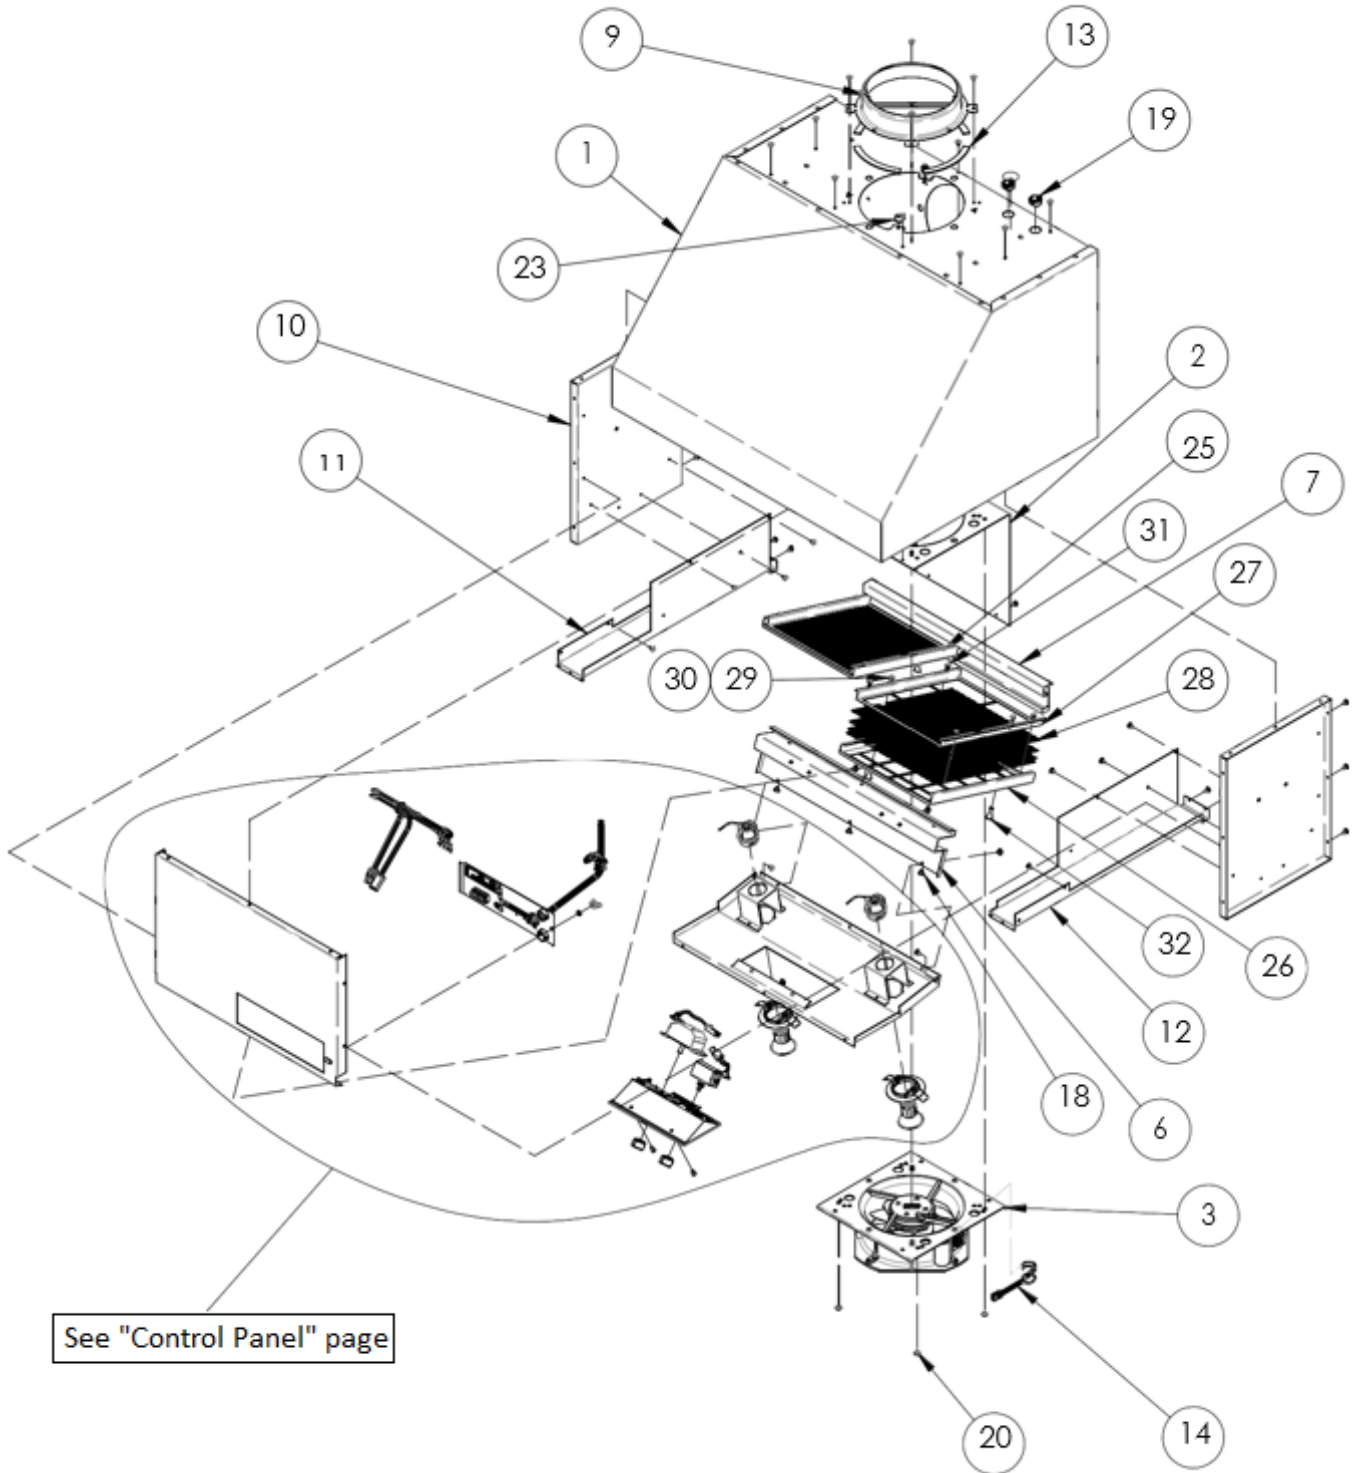

dacor

LET THE SHOW BEGIN

DTHP3018

HOOD ASSY.

CONTROL PANEL

DTHP3018

Ref#	PART NUMBER	DESCRIPTION	NOTES
1	Not Serviceable	ASSY, 30X18IN CANOPY	
2	702423	ASSY, CANOPY, MTG BRKT	
3	702491-02	ASSY, FAN W2E200-HH86-01	
4	702446-02	ASSY, 30IN LINER, DTHP	
5	702508	WELD, INTER PANEL	
6	702448	ASSY, 30IN REAR LINER	
7	702449	WELDMENT, 30IN GREASE TRAY	
8	702492-01	ASSY, TERMINAL BLOCK PLATE	
9	702714	WELDMENT, COLAR DAMPER	
10	109114	FRAME, SIDE	
11	109141-01	TRIM, 30IN, LH	
12	109141-02	TRIM, 30IN, RH	
13	81132	FOAM TAPE, URETHANE	
14	72685	HARNESS, SINGLE FAN	
15	109278	HARNESS, MAIN WIRE, 1-FAN	
16	83263	SCREW, PHILL, ROUND WASHER, HD.	
17	83534	SCREW, #8 X .375, ENAMEL PANEL	
18	102373	SCREW, #8-18 X 1/4"	
19	83056	BUSHING HEYCO SB-875-11	
20	83308	6-32 KEPS NUT	
21	83334	STARWASHER, #8	
22	83035	NUT, WING, #10-24	
23	83578	BUMPER, RUBBER, SNAP-IN	
24	92348	LAMP, HALOGEN, 75W	
25	702490	FILTER, MESH	
26	109165	FRAME, FRONT, FILTER	P/O 702490
27	109166	FRAME, REAR, FILTER	P/O 702490
28	109164	MESH, FILTER	P/O 702490
29	83505	SCREW, #8x3/8, TYPE A	P/O 702490
30	83340	#10 LOCK WASHER	P/O 702490
31	109328	SCREW, 8-32 x 5/16" PHIL PAN HD	P/O 702490
32	109109	KNOB, BAFFLE	P/O 702490
33	702512	ASSY, CTRL PANEL, DTHP	P/O 702446-02
34	109167	KNOB, CTRL	P/O 702512
35	72757	ASY, FAN SPEED CTRL	P/O 702512
36	72756	ASY, LAMP DIMMER	P/O 702512
37	107578	SCREW BP, PHIL, FLT HD, TYP 1	P/O 702512
38	101624	LAMP HOLDER	P/O 702512
39	109355	TRIM, LAMP, HOODS	P/O 702512