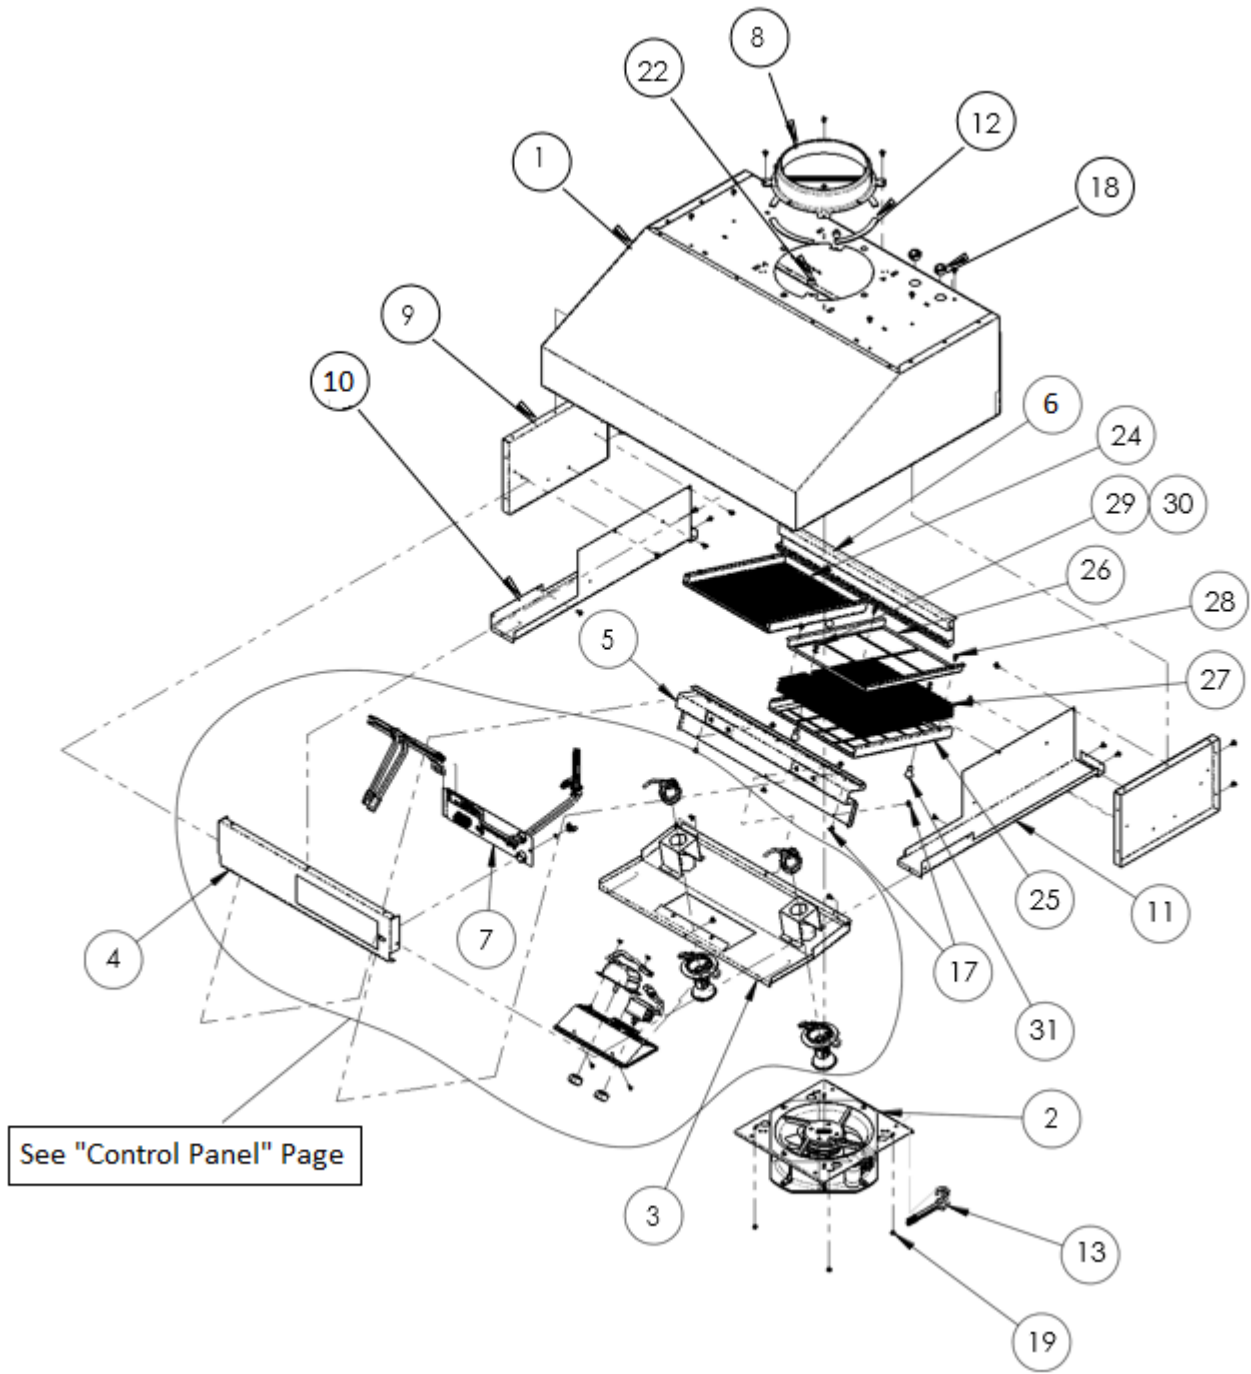

dacor

LET THE SHOW BEGIN

DTHP3010

HOOD ASSY.

CONTROL PANEL ASSY.

Reference	PART NUMBER	DESCRIPTION	NOTES
1	Not Serviceable	ASSY, 30X10IN CANOPY	
2	702491-02	ASSY, FAN W2E200-HH86-01	
3	702446-02	ASSY, 30IN LINER, DTHP	
4	702487	WELDMENT, 30X10IN INTERIOR PNL	
5	702448	ASSY, 30IN REAR LINER	
6	702449	WELDMENT, 30IN GREASE TRAY	
7	702492-01	ASSY, TERMINAL BLOCK PLATE	
8	702714	WELDMENT, COLAR DAMPER	
9	109154	FRAME, SIDE	
10	109141-01	TRIM, 30IN, LH	
11	109141-02	TRIM, 30IN, RH	
12	81132	FOAM TAPE, URETHANE	
13	72685	HARNESS, SINGLE FAN	
14	109278	HARNESS, MAIN WIRE, 1-FAN	
15	83263	SCREW, PHILL, ROUND WASHER, HD.	
16	83534	SCREW, #8 X .375, ENAMEL PANEL	
17	102373	SCREW, #8-18 X 1/4"	
18	83056	BUSHING HEYCO SB-875-11	
19	83308	6-32 KEPS NUT	
20	83334	STARWASHER, #8	
21	83035	NUT, WING, #10-24	
22	83578	BUMPER, RUBBER, SNAP-IN	
23	92348	LAMP, HALOGEN, 75W	
24	702490	FILTER, MESH	
25	109165	FRAME, FRONT, FILTER	P/O 702490
26	109166	FRAME, REAR, FILTER	P/O 702490
27	109164	MESH, FILTER	P/O 702490
28	83505	SCREW, #8x3/8, TYPE A	P/O 702490
29	83340	#10 LOCK WASHER	P/O 702490
30	109328	SCREW, 8-32 x 5/16" PHIL PAN HD	P/O 702490
31	109109	KNOB, BAFFLE	P/O 702490
32	702512	ASSY, CTRL PANEL, DTHP	P/O 702446-02
33	109167	KNOB, CTRL	P/O 702512
34	72757	ASY, FAN SPEED CTRL	P/O 702512
35	72756	ASY, LAMP DIMMER	P/O 702512
36	107578	SCREW BP, PHIL, FLT HD, TYP 1	P/O 702512
37	101624	LAMP HOLDER	P/O 702512
38	109355	TRIM, LAMP, HOODS	P/O 702512