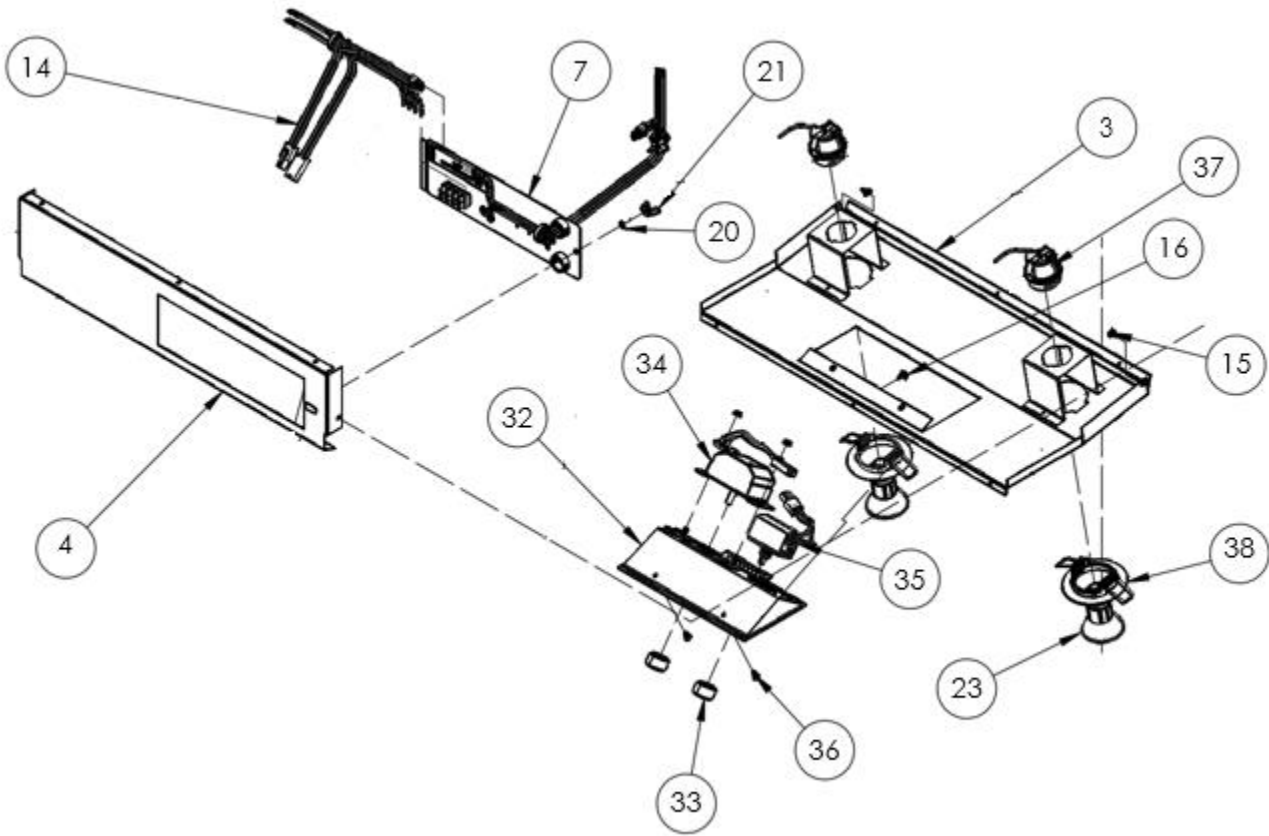

dacor

LET THE SHOW BEGIN

DTHP3010

HOOD ASSY.

CONTROL PANEL ASSY.

Reference	PART NUMBER	DESCRIPTION	NOTES
1	Not Serviceable	ASSY, 30X10IN CANOPY	
2	702491-02	ASSY, FAN W2E200-HH86-01	
3	702446-02	ASSY, 30IN LINER, DTHP	
4	702487	WELDMENT, 30X10IN INTERIOR PNL	
5	702448	ASSY, 30IN REAR LINER	
6	702449	WELDMENT, 30IN GREASE TRAY	
7	702492-01	ASSY, TERMINAL BLOCK PLATE	
8	702714	WELDMENT, COLAR DAMPER	
9	109154	FRAME, SIDE	
10	109141-01	TRIM, 30IN, LH	
11	109141-02	TRIM, 30IN, RH	
12	81132	FOAM TAPE, URETHANE	
13	72685	HARNESS, SINGLE FAN	
14	109278	HARNESS, MAIN WIRE, 1-FAN	
15	83263	SCREW, PHILL, ROUND WASHER, HD.	
16	83534	SCREW, #8 X .375, ENAMEL PANEL	
17	102373	SCREW, #8-18 X 1/4"	
18	83056	BUSHING HEYCO SB-875-11	
19	83308	6-32 KEPS NUT	
20	83334	STARWASHER, #8	
21	83035	NUT, WING, #10-24	
22	83578	BUMPER, RUBBER, SNAP-IN	
23	92348	LAMP, HALOGEN, 75W	
24	702490	FILTER, MESH	
25	109165	FRAME, FRONT, FILTER	P/O 702490
26	109166	FRAME, REAR, FILTER	P/O 702490
27	109164	MESH, FILTER	P/O 702490
28	83505	SCREW, #8x3/8, TYPE A	P/O 702490
29	83340	#10 LOCK WASHER	P/O 702490
30	109328	SCREW, 8-32 x 5/16" PHIL PAN HD	P/O 702490
31	109109	KNOB, BAFFLE	P/O 702490
32	702512	ASSY, CTRL PANEL, DTHP	P/O 702446-02
33	109167	KNOB, CTRL	P/O 702512
34	72757	ASY, FAN SPEED CTRL	P/O 702512
35	72756	ASY, LAMP DIMMER	P/O 702512
36	107578	SCREW BP, PHIL, FLT HD, TYP 1	P/O 702512
37	101624	LAMP HOLDER	P/O 702512
38	109355	TRIM, LAMP, HOODS	P/O 702512