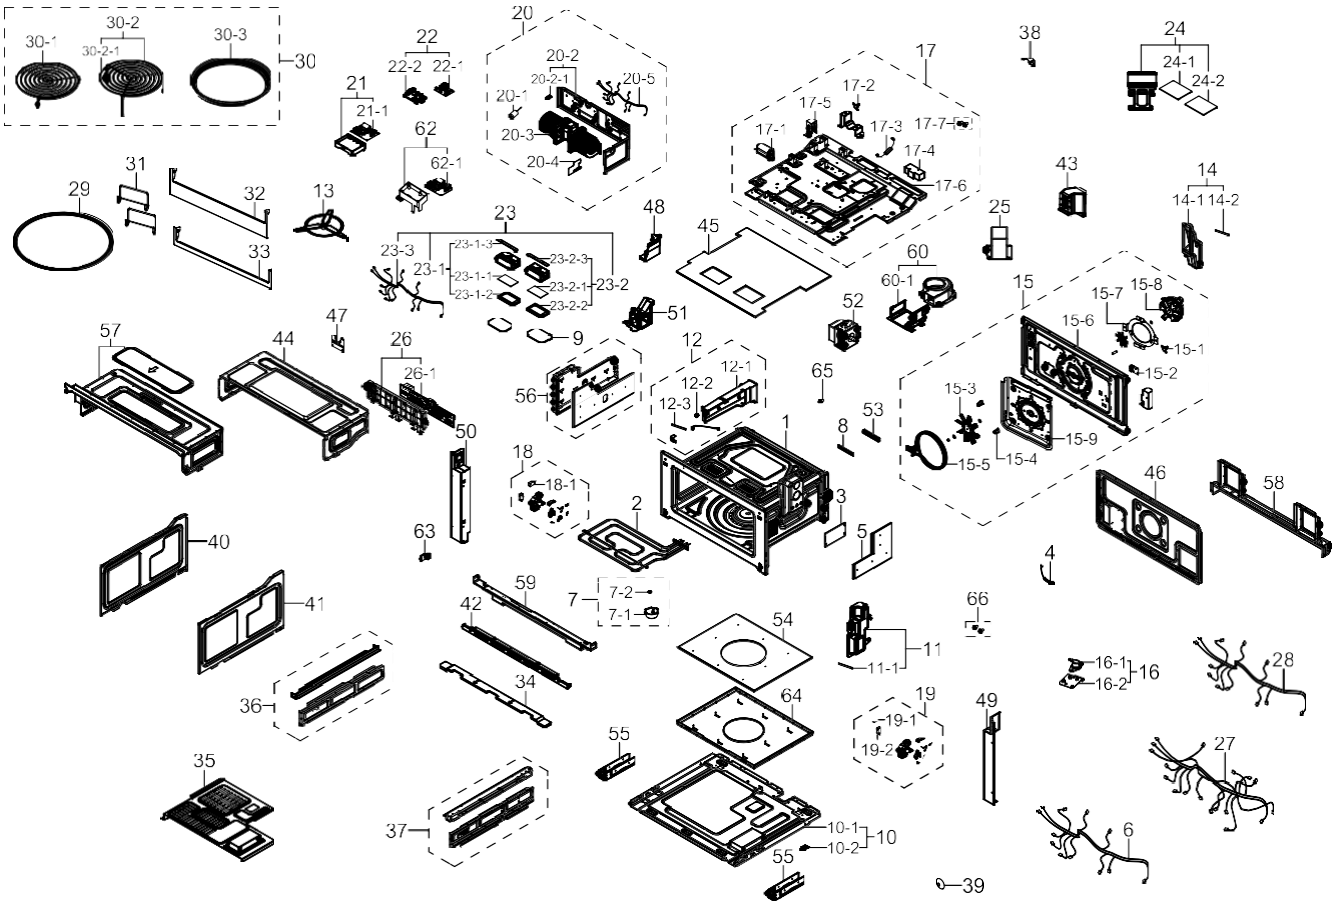

1. DOC30M977DS/DA

Exploded View

Cavity Parts List

No.	Dacor Part #	Description	SNA
1		ASSY CAVITY-COATING; DOC30M977DS/DA,1.9Cu	SNA
2	111706	HEATER SHEATH-GRILL; AC240V,BKT Type,1600	SA
3	111716	COVER-CEILING; ATAG BI MWO,MICA SHEET,T0.	SA
4	111723	ASSY THERMISTOR; Aurora,PTM-K312-S5,-20	SA
5	111728	ASSY COVER ADIABATIC; COMBI OVEN,RIGHT	SA
6	111739	ASSY WIRE HARNESS-B; Omni PrO,230VAC,230V	SA
7		ASSY MOTOR; COMBI OVEN,SSM-23H,120V/45mA,	SNA
7-1		MOTOR GEARED; SSM-23H,3,8,120,45mA,3,45mA	SNA
7-2		RUBBER RING; COMBI OVEN,SILICON RUBBER,PI	SNA
8	111748	GASKET HEATER; NQ50C7535DS,BRASS,1.0,90.5	SA
9	111719	GLASS-LIGHTING; COMBI OVEN,GLASS,T3.2,NQ9	SA
10		ASSY BASE BOTTOM; COMBI OVEN	SNA
10-1		BASE BOTTOM; COMBI OVEN,EGI-SECC,T1.0,NQ9	SNA
10-2	111721	WIRE-SADDLE; 2N,PA66,,,,,,,,,	SA

2. Assy Door

Exploded View

Assy Door Parts List

No.	Dacor Part #	Description	SNA
1	I11736	ASSY DOOR; DOC30M977DS/DA,STSS	SA
1-1		DOOR C; DOC30M977DM,PBT,KP213G15SIBL,BLAC	SNA
1-2		GLASS-IN; NQ70M6650DS,GLASS,T3.2,TEMPERD	SNA
1-3		KEY DOOR-LEFT; NQ70M6650DS,ZNDC	SNA
1-4		ASSY DOOR E SUB; COMBI OVEN,BLACK,CLEAR V	SNA
1-5	I11733	ASSY HANDLE-SUB; DOC30M977DS/DA,AL,SILVER	SA
1-5-1		HANDLE SUB; DOC30M977DS/DA,AI,COMBI OVEN	SA
1-5-2		HANDLE DOOR; NV51K7650SS,AI,W36,L746,WALL	SNA
1-5-3		SUPPORT HANDLE-RIGHT; A5052,DOC30M977DS,C	SNA
1-5-4		SUPPORT HANDLE-LEFT; A5052,DOC30M977DS,CO	SNA

Assy Control Parts List

No.	Dacor Part #	Description	SNA
1-6-1		ASSY PCB DISPLAY; LCD PBA,COMBI OVEN,164x	SNA
1-7	111744	ASSY WIRE HARNESS-DISPLAY; DOC30M977D*,12	SA
1-8	111754	ASSY WIRE HARNESS-COMM; DOB30M977**,12VDC	SA