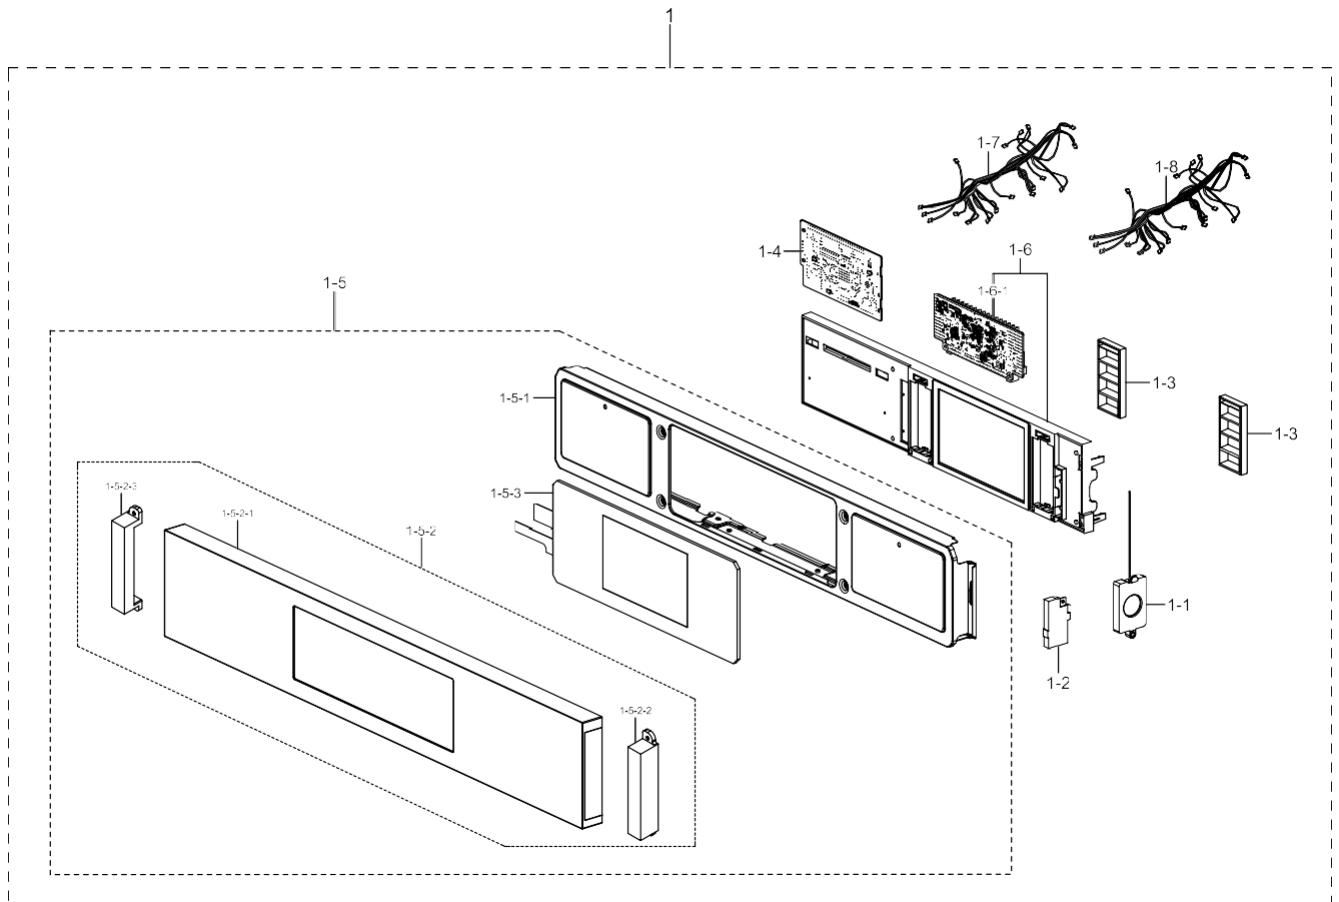

3. Assy Control

Exploded View

Assy Control Parts List

No.	Dacor Part #	Description	SNA
1		ASSY CONTROL PARTS; DOC30M977DS/DA,STSS ,	SNA
1-1	111696	SPEAKER; 82dB,500,60.5*40.0*10.5	SA
1-2	110640	W-LAN MODULE; DWMSMQ96L01S,IEEE802.11,2.4	SA
1-3	111703	LED DISPLAY; 10S,5D,Modem Key Backlight,	SA
1-4	111725	ASSY PCB SUB; WALL_LCD_SUB_05,NQ9300M_MOD	SA
1-5	111737	ASSY CONTROL SUB; DOC30M977DS/DA,STSS	SA
1-5-1		BRACKET PANEL; DOB30M977DS,EGI-SECC,T0.8,	SNA
1-5-2		ASSY CONTROL CHASSIS; DOB30M977D*,MODERN	SNA
1-5-2-1		CHASSIS PANEL; DOB30M977DS,AI,-,-,MODERN	SA
1-5-2-2		BRACKET CHASSIS PANEL-RIGHT; NW51K7770SG,	SNA
1-5-2-3		BRACKET CHASSIS PANEL-LEFT; NW51K7770DS,A	SNA
1-5-3		ASSY TOUCH; DOC70M977DS,FINETEK,W333xL124	SNA
1-6	111732	ASSY CONTROL PANEL; DOC30M977DS/DA,COMBI	SA