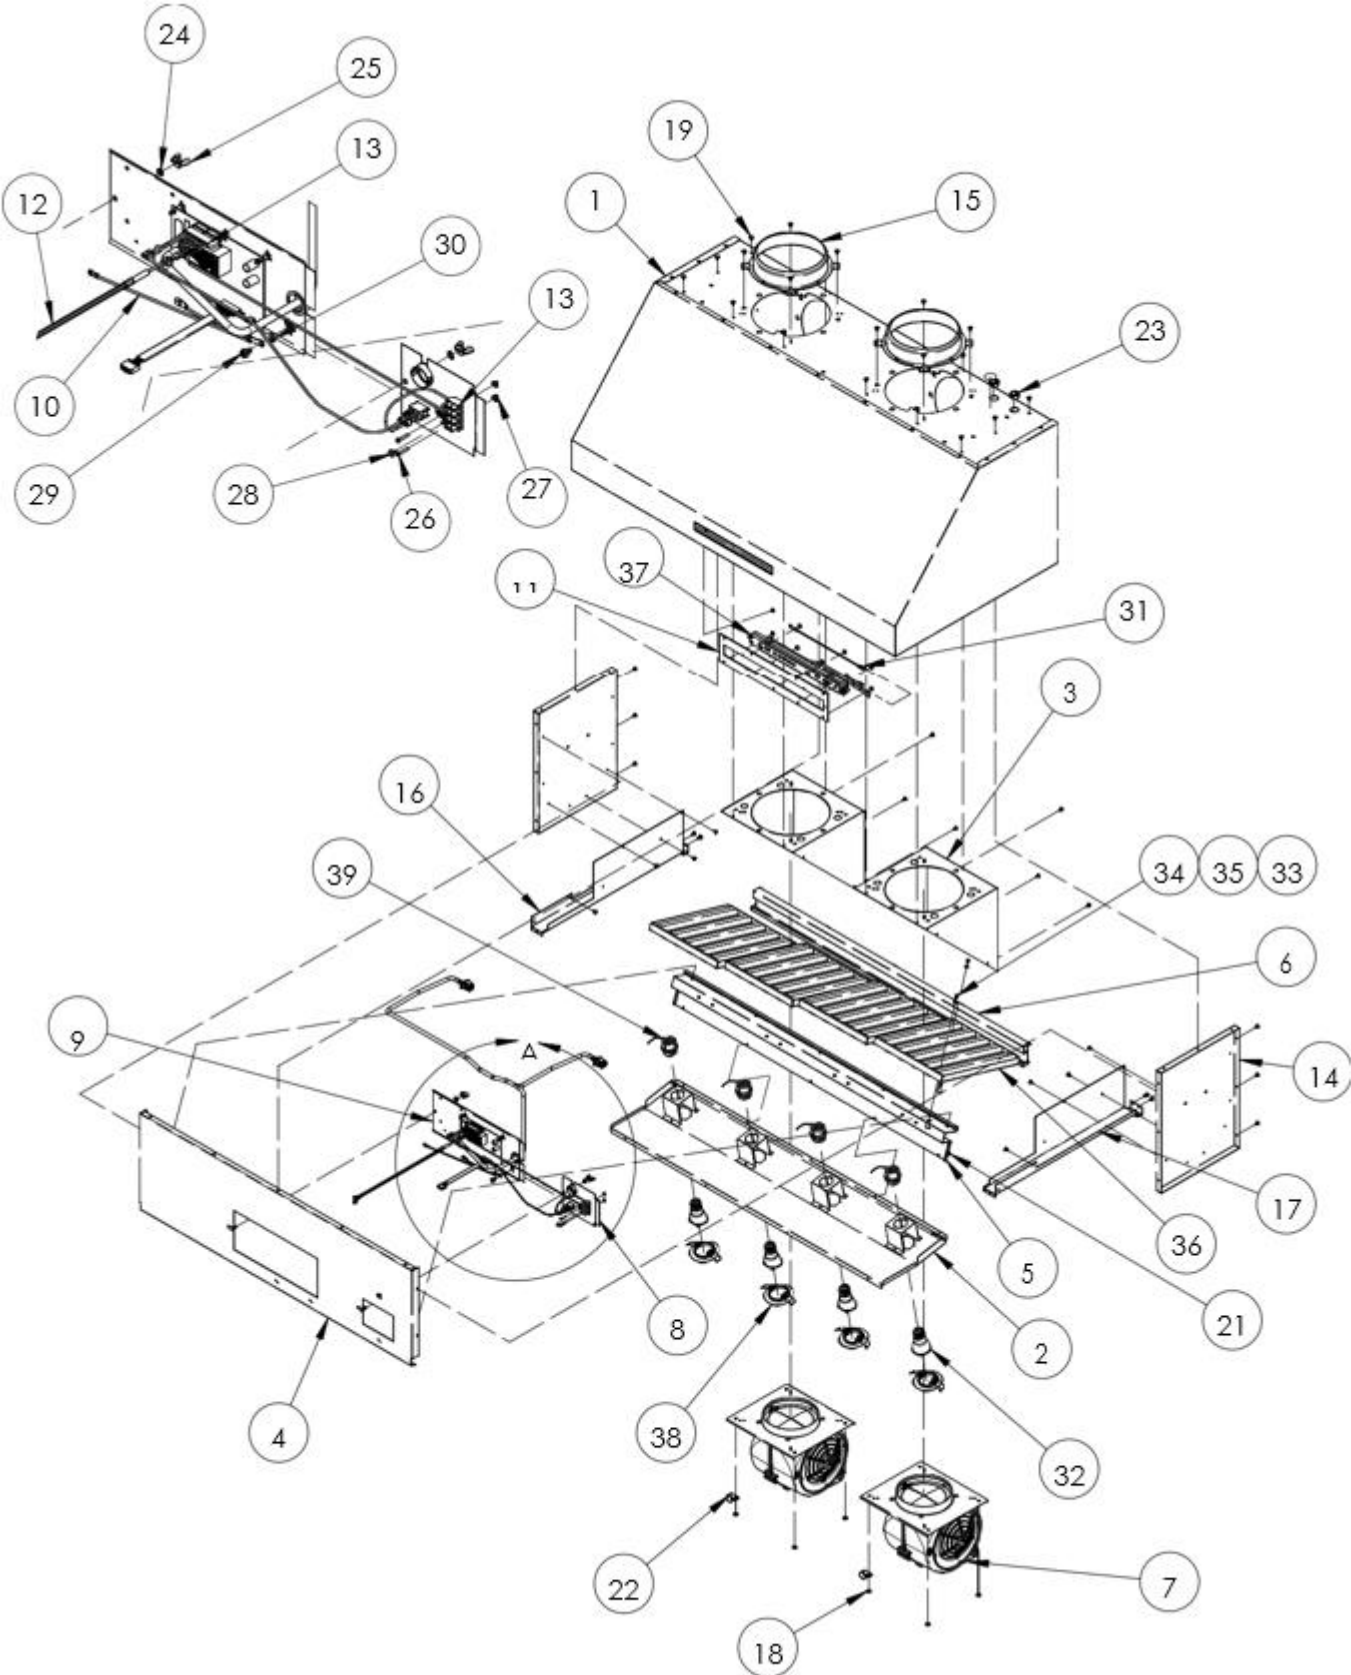

dacor

LET THE SHOW BEGIN

DHD48M978W S/M

DHD48M987

DHD48M987

REFERENCE#	PART NUMBER	DESCRIPTION
1	Not Serviceable	ASSY, 48X18IN CANOPY
2	702851	ASSY, 48IN LINER
3	702423	ASSY, CANOPY, MTG BRKT
4	703005	WELDMENT, INTERIOR PANEL
5	702873	ASSY, REAR LINER, 48"
6	702869	WELDMENT, 48IN GREASE TRAY
7	702718	ASSEMBLY, BLOWER
8	702493	ASSY, TERMINAL BLOCK PLATE
9	702967-01	ASSY, CONTROLLER
10	110493	WIRES, HOOD GROUND
11	702855	ASSEMBLY, CONTROL BRACKET
12	110345	HARNESS, 4 LIGHT LED WIRE
13	109072	HARNESS, MAIN WIRE, 2-FAN
14	109114	FRAME, SIDE
15	101613	COLLAR, DAMPER
16	110158-01	TRIM, 48IN, LH
17	110158-02	TRIM, 48IN, RH
18	83308	6-32 KEPS NUT
19	83263	SCREW, PHILL, ROUND WASHER, HD.
20	83534	SCREW, #8 X .375, ENAMEL PANEL
21	102373	SCREW, #8-18 X 1/4"
22	83167	CLAMP, CABLE 3/4"
23	83056	BUSHING HEYCO SB-875-11
24	83334	STARWASHER, #8
25	83035	NUT, WING, #10-24
26	83530	SCREW, PHIL. PAN HD, 4-40 X .625 LG
27	83531	NUT, HEX, KEPS 4-40
28	83001	SCREW, PHIL PAN HD, 8-32
29	102403	SCREW, SLOT HEX, PHIL
30	102402	CUP WASHER
31	110301	THERMISTOR
32	109253	LIGHT, LED
33	109109	KNOB, BAFFLE
34	109328	SCREW 8-32 X 5/16" PHIL PAN HD
35	83340	#10 LOCK WASHER
36	702495	WELDMENT, BAFFLE
37	702848	CONTROL, NK9900
38	109355	TRIM, LAMP, HOOD
39	101624	LAMP HOLDER