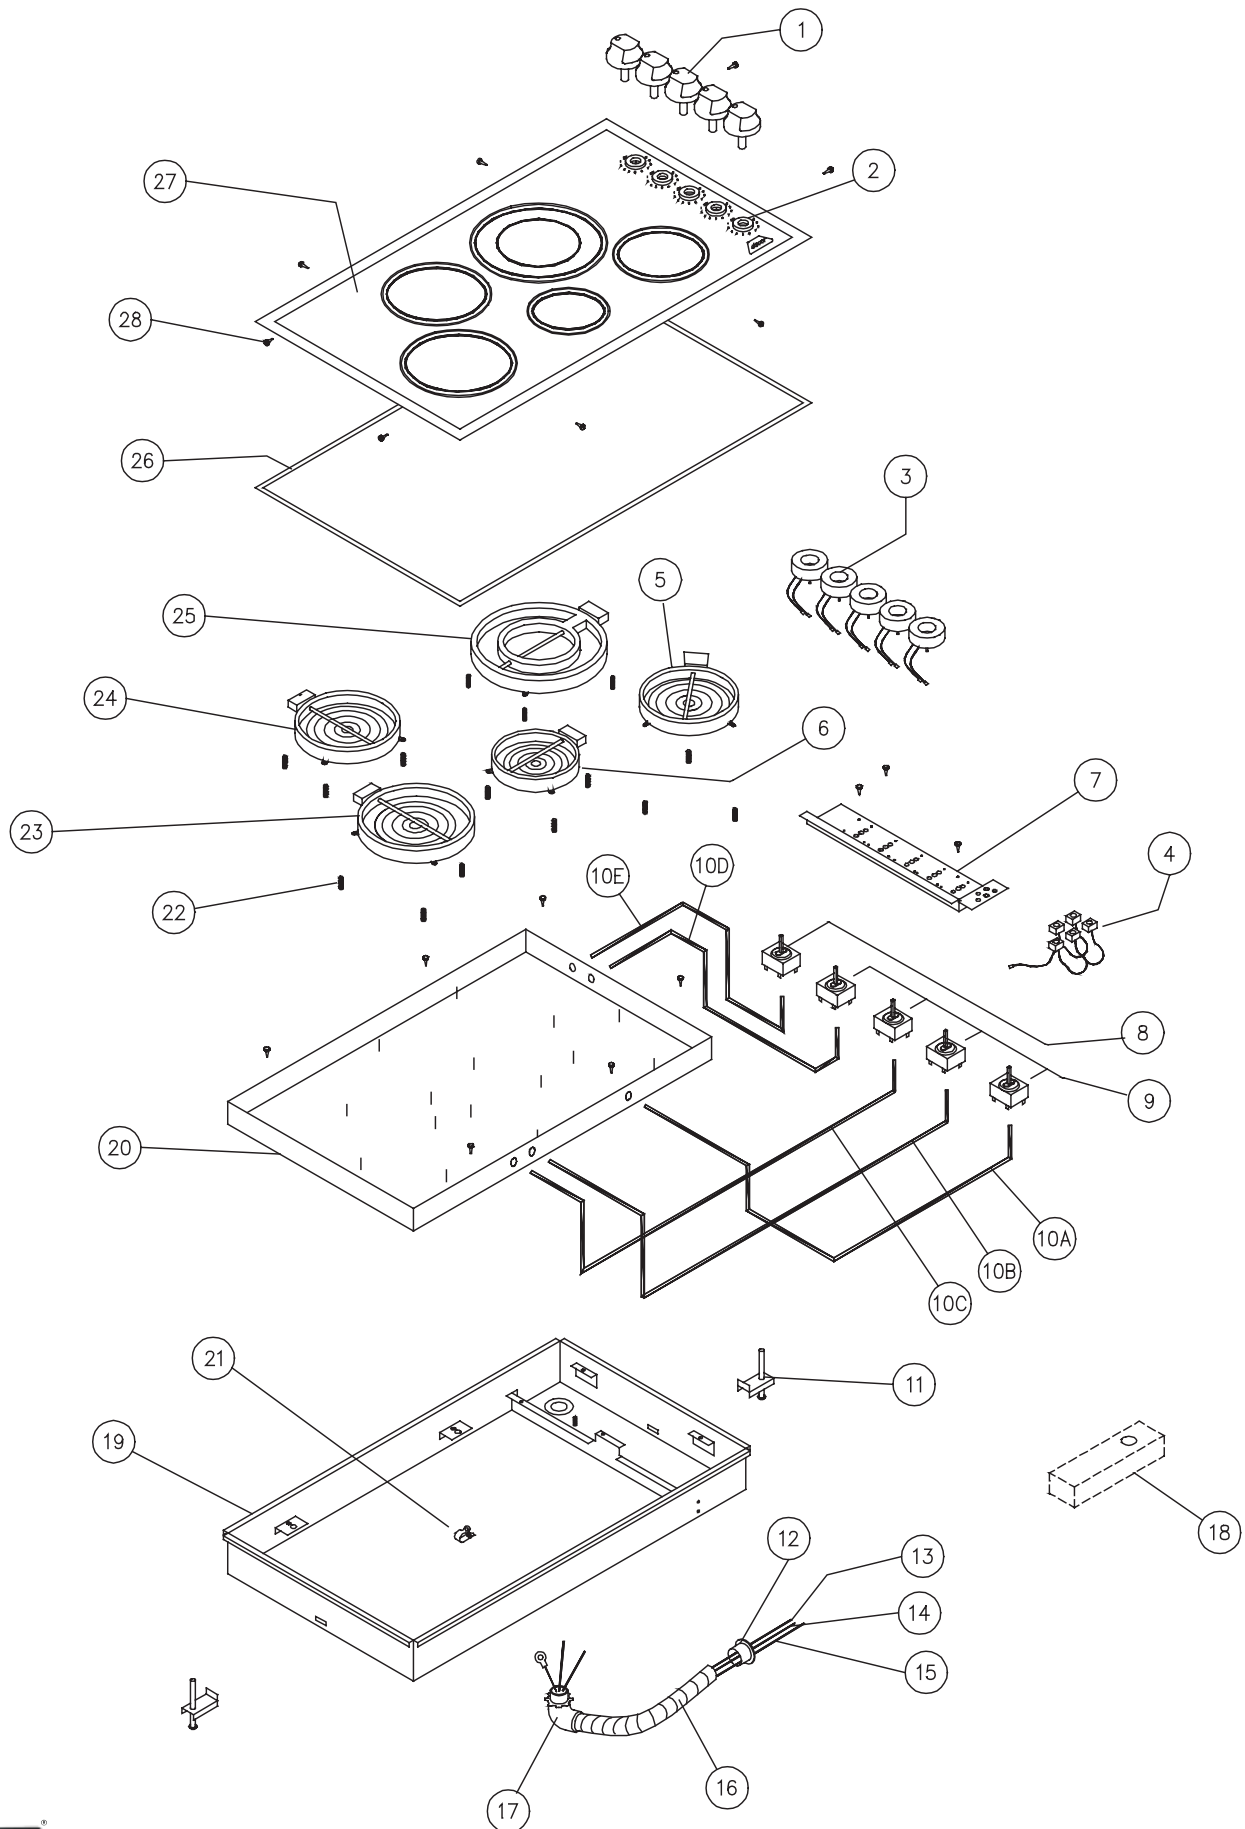

CET365 Cooktop Assembly

CET365 Cooktop Parts

Item	Part #	Description
1	82167B/W	Control Knob ¹
2	86218	Spill Protector Ring ¹
3	82169	Light Ring
4	82186	Residual Neon Light
5	82133	Element, 1400 Watt
6	82132	Element, 1200 Watt
7	26643	Control Panel
8	82168	Switch, Dual Circuit
9	82180	Infinite Switch, Single
10	13250	Wiring Harness 1200 Watt
	13261	Wiring Harness 1900 Watt
	13262	Wiring Harness 1800 Watt
	13263	Wiring Harness 1000/2000 Watt
	13260	Wiring Harness 1400 Watt
11	12045	Hold Down Bracket
12	83133	Bushing, 1/2" Red Conduit
13	14047	L1 Power Lead, Black
14	14048	L2 Power Lead, Red
15	14267	Green Ground Wire
16	26424	1/2" Flex Conduit
17	82195	1/2" Flex Connector
18	12392	Fuse Box Assembly
19	13180	Chassis Assembly
20	27485	Element Box Assembly
21	82400	Cable Clamp
22	83277	Spring, Element Mounting
23	82134	Element, 1900 Watt
24	82153	Element, 1800 Watt
25	82154	Element, Dual, 1000/2000 Watt
26	13209	Counter Gasket
27	26591/92	Glass Panel with Frame
28	83024	Screw, #8 x 3/8"

¹ When ordering replacement knobs ALWAYS replace the spill protector ring as well.

Part no longer available? Call Dacor: (800) 793-0093 ex. 3814