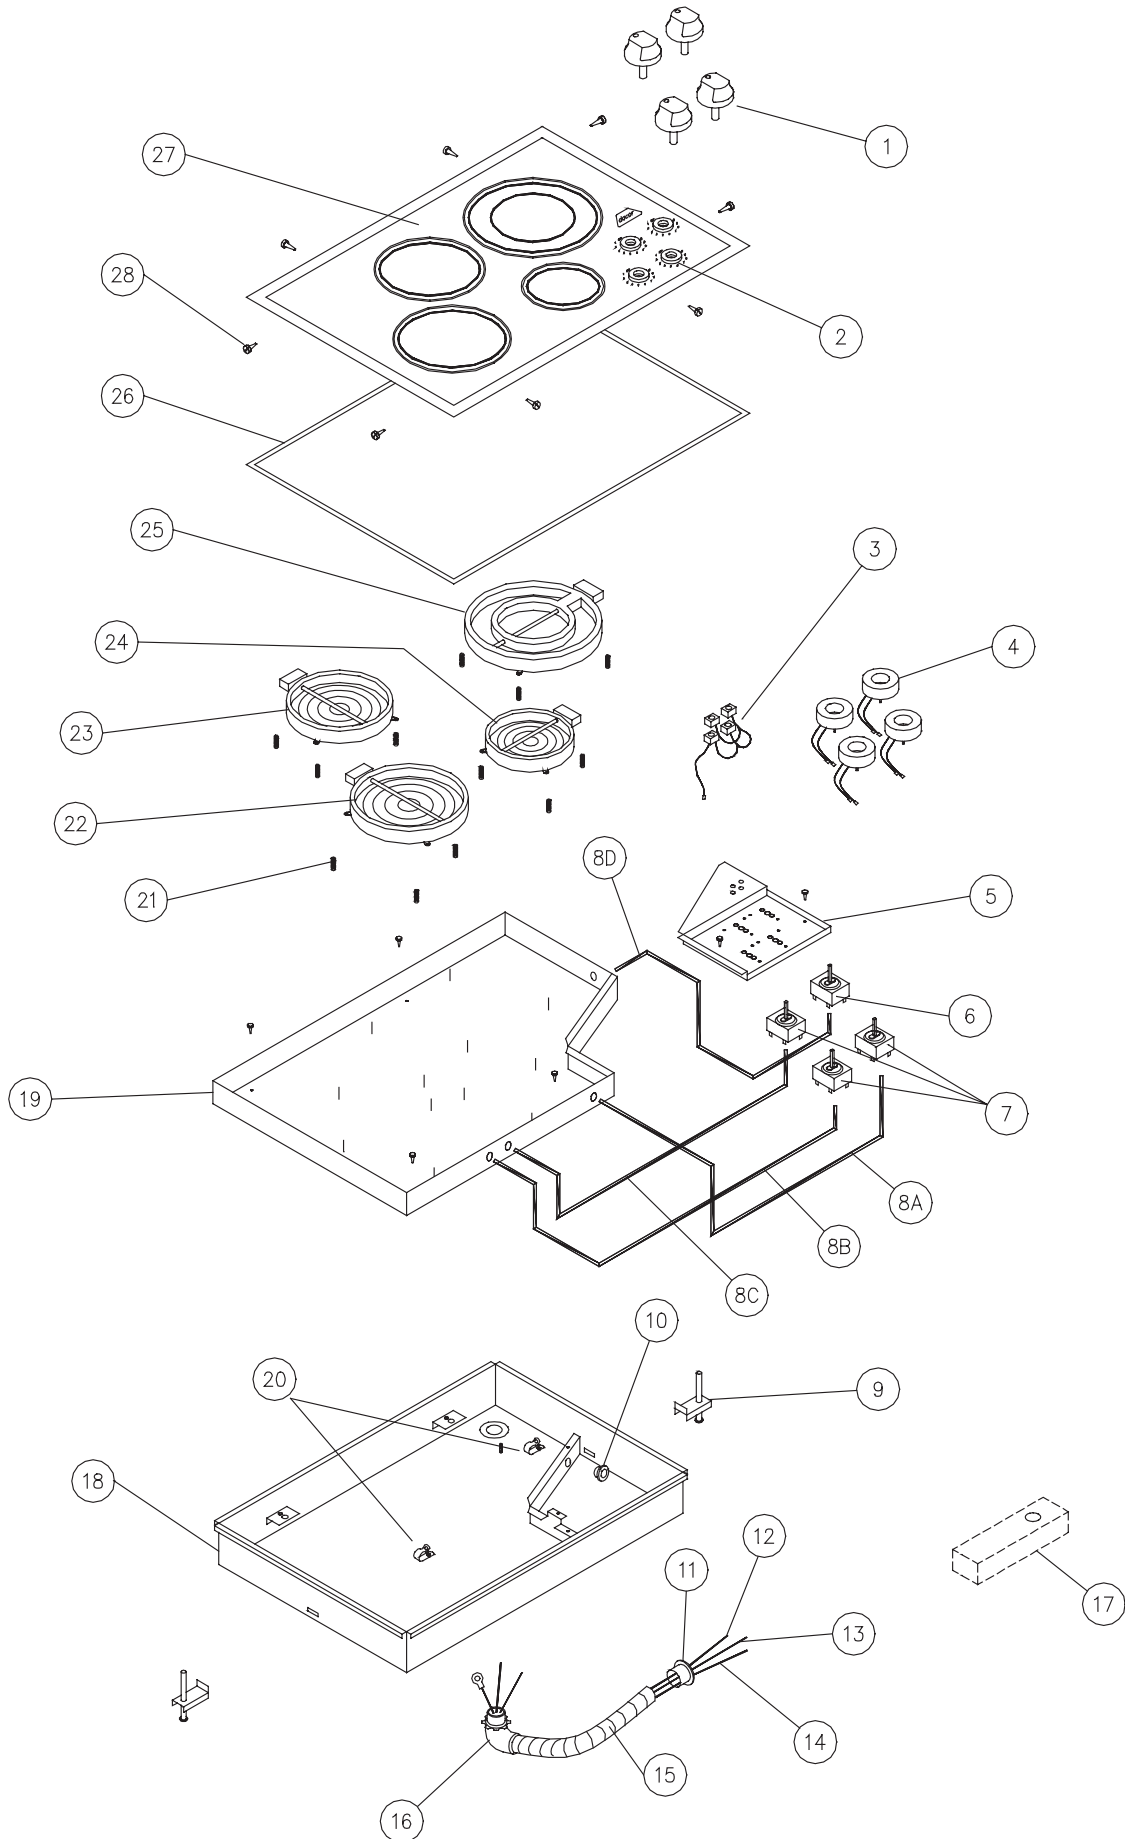

Page	Description
2	CET304 Assembly
3	CET304 Parts

Page	Description
4	CET365 Assembly
5	CET365 Parts

Revised 02-28-2012

CET304 Cooktop Assembly

CET304 Cooktop Parts

Item	Part #	Description
1	82167B/W	Control Knob ¹
2	86218	Spill Protector Ring ¹
3	82169	Light Ring
4	82186	Residual Neon Light
5	26651	Control Panel
6	82168	Switch, Dual Circuit
7	82180	Infinite Switch, Single
8	13276	Wiring Harness 1200 Watt
	13277	Wiring Harness 1900 Watt
	13278	Wiring Harness 1800 Watt
	13279	Wiring Harness 1000/2000 Watt
9	12045	Hold Down Bracket
10	83133	Bushing, 1/2" Red Conduit
11	83146	Bushing, 3/4"
12	14359	L1 Power Lead, Black
13	14360	L2 Power Lead, Red
14	14267	Green Ground Wire
15	26424	1/2" Flex Conduit
16	82195	1/2" Flex Connector
17	12393	Fuse Box Assembly
18	13273	Chassis Assembly
19	13274	Element Box Assembly
20	82400	Cable Clamp
21	83277	Spring, Element Mounting
22	82134	Element, 1900 Watt
23	82153	Element, 1800 Watt
24	82132	Element, 1200 Watt
25	82135	Element, Dual, 1000/2000 Watt
26	13208	Counter Gasket
27	26588/89	Glass Panel with Frame
28	83024	Screw, #8 x 3/8"